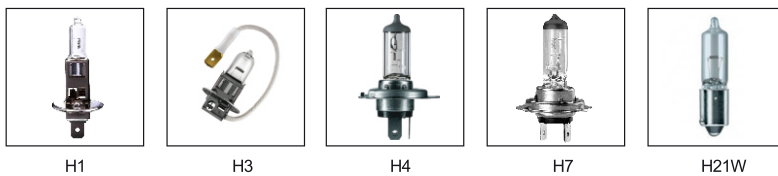

H1 H3 H4 H7 H21W

Crystal White further improves the xenon effect providing 4 300 K bright white light on the road, and improved white xenon effect in the headlight.

Designed for styling enthusiasts, Heavy Duty Crystal White latest 24V addition, combines xenon effect lighting with Heavy Duty extreme stress and vibration resistance.

Crystal White

Xenon effect

- > 4 300 K bright white light on the road
- > White xenon effect in the headlight
- > 12 Volt and 24 Volt

Fully homologated road-legal lamp.