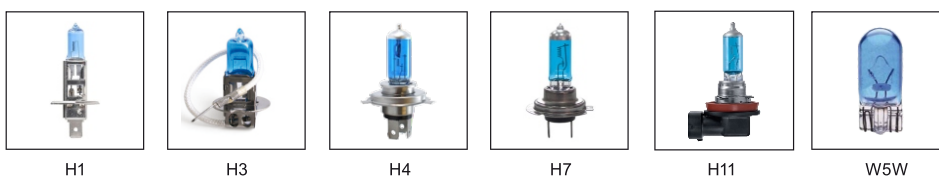

H1 H3 H4 H7 H11 W5W