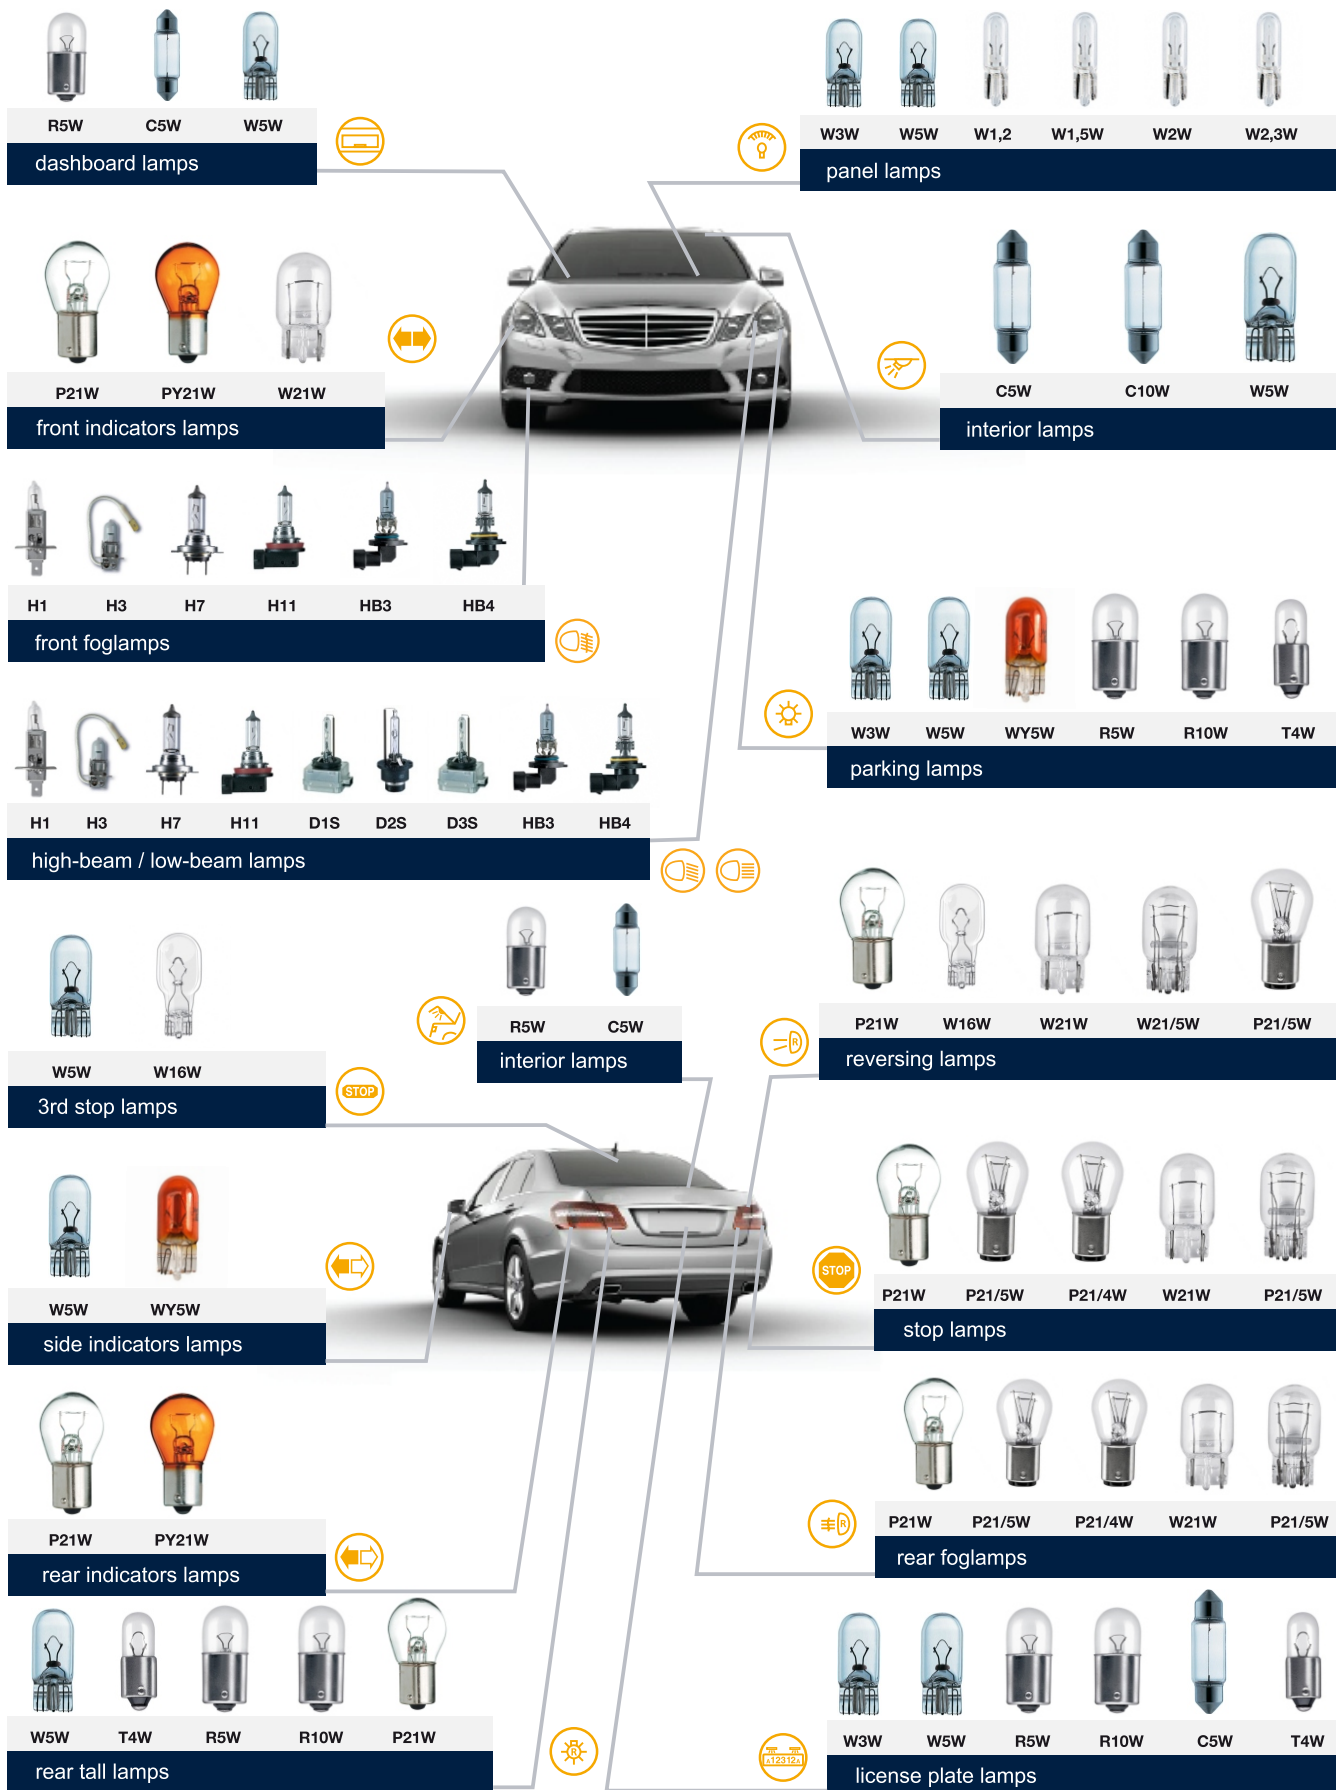

Switzerland

Application Guide

Für Pkw · For cars · Pour voitures · Para automoviles · Для легковых автомобилей · 12Volt.