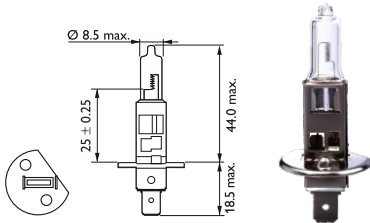

Switzerland

ECE

V

W

Bezeichnung · Description
Designación · Описание

Art.-Nr.
Арт.номер

H1 Lampen · H1 Bulbs · Lampes H1 · Lámparas H1 · Лампы H1

H1	12V	55W	P14,5s	1/10/2000	Longlife	RB001LL
H1	12V	55W	P14,5s	2/25/250	Longlife Blister	RB001LL-BL
H1	24V	55W	P14,5s	1/10/2000	Heavy Duty	RB047HD
H1	24V	55W	P14,5s	2/25/250	Heavy Duty Blister	RB047HD-BL