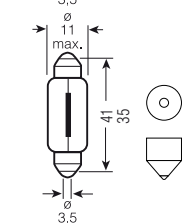

C10W Lampen · C10W Bulbs · Lampes C10W · Lámparas C10W · Лампы C10W

C10W	12V	10W	SV8,5-8	10/1000	11x35mm Festoon	RB045
C10W	12V	10W	SV8,5-8	10/1000	11x41mm Festoon	RB046