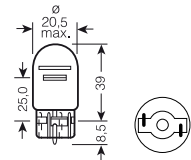

W21/5W Lampen · W21/5W Bulbs · Lampes W21/5W · Lámparas W21/5W · Лампы W21/5W

W21/5W	12V	21/5W	W3x16q	10/1000	Clear Wedge	RB030
W21/5W	12V	21/5W	W3x16q	2/25/250	Clear Wedge Blister	RB030-BL