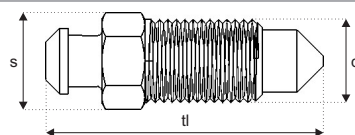

Bleeder Screws

(1:1 full size)

	d	s x tl		d	s x tl
0090	M8 x 1	9 x 33,5		0107	3/8" x 24UNF 10 x 31,0
	Kia, Mazda, Mercedes, Mitsubishi, Opel, Saab, Suzuki, Toyota, Vauxhall				Chrysler, Ford, Hillman, Hyundai, MG, Mitsubishi, Nissan, Riley, Rover, Sunbeam, Talbot, Vanden Plas, Vauxhall, Volvo
0091	M8 x 1	8 x 38,0		0108	3/8" x 24UNF 10 x 36,7
	Mazda				Hillmann, Jaguar, Lotus, Morgan, Rover, Saab, Sunbeam, Talbot, Triumph, Vauxhall
0092	M8 x 1,25	8 x 34,7		0120	Replaced by 0120X
	Citroën				
0093	M8 x 1,0	8 x 28,0		0120X	1/4" x 28UNF 8 x 28,0
	Hyundai, Kia, Mazda, Mitsubishi, Peugeot, Suzuki				Iveco, Volvo, Rover
0094	M7 x 1	8 x 55,5		0122	5/16" x 24UNF 8 x 25,5
	Ford, Mitsubishi				Kia
0100	M8 x 1,25	8 x 24,5		0125	Dust Cap All Bleeder Screws
	Alfa, Autobianchi, Citroën, Daewoo, Fiat, Ford, Honda, Kia, Lada, Lancia, Mercedes, Mitsubishi, Nissan, Opel, Peugeot, Polmo, Renault, Rover, Seat, Talbot, Vanden-Plas, Vauxhall, Volvo, Wartburg, Zastava				
0101	M10 x 1,25	10 x 28,0		0126	Dust Cap Special
	Honda, Rover				
0102	M10 x 1,25	10 x 33,0			
	Honda, Rover				
0103	M10 x 1,5	10 x 29,5			
	Cadillac, Chevrolet, Opel, Pontiac, Vauxhall				
0105	1/4" x 28UNF	7 x 28,5			
	Rover, Vauxhall