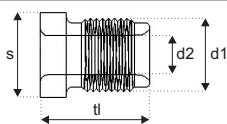

Brake Line Fittings

(1:1 full size)

	d1	d2	s x tl		d1	d2	s x tl
A 	M10 x 1	ø5,0	11 x 16,7	Alfa, Audi, BMW, Chevrolet, Citroën, Dacia, Fiat, Ford, Honda, Hyundai, Kia, Mitsubishi, Mercedes, Nissan, Opel, Peugeot, Renault, Rover, Saab, Seat, Skoda, Toyota, Volvo, VW,	EB 	M12 x 1	ø5,0 15 x 21,5 Citroën, Ford, Peugeot, Seat, VW
B 	M12 x 1	ø6,0	12 x 18,0	Audi, Ford, Peugeot, Saab, Seat, Volvo, VW	EV 	M10 x 1	ø5,0 14 x 15,0 Volvo
BX 	M12 x 1	ø6,5	12 x 18,0		F 	3/8"x24UNF ø5,0	11 x 21,0 Bedford, Renault, Rover, Saab, Talbot, Vauxhall, Volvo
B5L 	M12 x 1	ø5,0	13 x 24,0	Citroën, Fiat, Peugeot	G 	3/8"x20UNF ø5,0	11 x 22,4 Rover
B5,0 	M12 x 1	ø5,0	12 x 20,0	Alfa, Audi, Citroën, Fiat, Ford, Honda, Opel, Peugeot, Renault, Rover, Seat, Skoda, Saab, Volvo, VW	H 	3/8"x24UNF ø5,0	14 x 17,5 Bedford, Rover, Saab, Talbot, Vauxhall
C 	M10 x 1	ø5,0	11 x 24,8	Fiat	HA 	M10 x 1	ø5,0 15 x 23,0 Fiat, Opel
CI 0216X 	M8 x 1,25	ø3,8	8 x 19,5	Citroën	J 	3/8"x24UNF ø5,0	10 x 14,4 Volvo and US cars
CI 0217 	M9 x 1,25	ø4,8	9 x 20,8	Citroën	KX 	3/8"x24UNF ø5,0	12 x 16,0 Volvo
D 	M10 x 1	ø5,0	10 x 16,7	Chevrolet, Daihatsu, Deawoo, Hyundai, Nissan, Opel, Skoda, Toyota, Vauxhall, VW	L 	M10x1,25 ø5,0	10 x 19,5 Autobianchi, Dacia, Fiat, Lada, Lancia, Zastava
DL 	M10 x 1	ø5,0	10 x 23,0	Toyota, VW	M 	M10 x 1,25 ø5,0	10 x 14,2 Mazda
E 	M10 x 1	ø5,0	14 x 13,0	Alfa, Audi, Citroën, Fiat, Ford, Opel, Peugeot, Renault, Rover, Seat, Saab, VW	N 	M12 x 1,25 ø6,5	14 x 19,4 Eastern European + Fiat 238