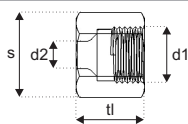

Brake Line Fittings

(1:1 full size)

	d1	d2	s x tl		d1	d2	s x tl
A 	M10 x 1	ø5,0	11 x 16,7	Alfa, Audi, BMW, Chevrolet, Citroën, Dacia, Fiat, Ford, Honda, Hyundai, Kia, Mitsubishi, Mercedes, Nissan, Opel, Peugeot, Renault, Rover, Saab, Seat, Skoda, Toyota, Volvo, VW,	EB 	M12 x 1	ø5,0 15 x 21,5 Citroën, Ford, Peugeot, Seat, VW
B 	M12 x 1	ø6,0	12 x 18,0	Audi, Ford, Peugeot, Saab, Seat, Volvo, VW	EV 	M10 x 1	ø5,0 14 x 15,0 Volvo
BX 	M12 x 1	ø6,5	12 x 18,0		F 	3/8"x24UNF ø5,0	11 x 21,0 Bedford, Renault, Rover, Saab, Talbot, Vauxhall, Volvo
B5L 	M12 x 1	ø5,0	13 x 24,0	Citroën, Fiat, Peugeot	G 	3/8"x20UNF ø5,0	11 x 22,4 Rover
B5,0 	M12 x 1	ø5,0	12 x 20,0	Alfa, Audi, Citroën, Fiat, Ford, Honda, Opel, Peugeot, Renault, Rover, Seat, Skoda, Saab, Volvo, VW	H 	3/8"x24UNF ø5,0	14 x 17,5 Bedford, Rover, Saab, Talbot, Vauxhall
C 	M10 x 1	ø5,0	11 x 24,8	Fiat	HA 	M10 x 1	ø5,0 15 x 23,0 Fiat, Opel
CI 0216X 	M8 x 1,25	ø3,8	8 x 19,5	Citroën	J 	3/8"x24UNF ø5,0	10 x 14,4 Volvo and US cars
CI 0217 	M9 x 1,25	ø4,8	9 x 20,8	Citroën	KX 	3/8"x24UNF ø5,0	12 x 16,0 Volvo
D 	M10 x 1	ø5,0	10 x 16,7	Chevrolet, Daihatsu, Deawoo, Hyundai, Nissan, Opel, Skoda, Toyota, Vauxhall, VW	L 	M10x1,25 ø5,0	10 x 19,5 Autobianchi, Dacia, Fiat, Lada, Lancia, Zastava
DL 	M10 x 1	ø5,0	10 x 23,0	Toyota, VW	M 	M10 x 1,25 ø5,0	10 x 14,2 Mazda
E 	M10 x 1	ø5,0	14 x 13,0	Alfa, Audi, Citroën, Fiat, Ford, Opel, Peugeot, Renault, Rover, Seat, Saab, VW	N 	M12 x 1,25 ø6,5	14 x 19,4 Eastern European + Fiat 238