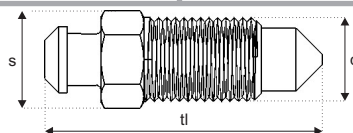

d	s x tl		d	s x tl
0010	M8 x 1,25	9 x 41,5		0039	M10 x 1 11 x 29,9
	Citroën, Fiat, Lancia, Mercedes, Opel, Peugeot, Renault, Vauxhall, Volvo, Skoda, Seat, VW, Smart				Alfa, Audi, BMW, Chrysler, Citroën, Daihatsu, Fiat, Ford, Honda, Hyundai, Iveco, Jaguar, Kia, Mazda, Mercedes, Mitsubishi, Nissan, Opel, Peugeot, Princess, Renault, Rover, Saab, Seat, Skoda, Ssangyong, Suzuki, Toyota,
0011	M8 x 1,25	9 x 35,5		0040	M12 x 1 13 x 31,4
	Chevrolet, Citroën, Daewoo, Ford, Honda, Mercedes, Opel, Renault, Saab, Skoda, Suzuki, Toyota, Vauxhall, Volvo, Nissan				Ford
0013	M6 x 1	7 x 38,0		0053	M7 x 1 7 x 21,7
	Audi, Seat, Skoda, Subaru, VW				Alfa, BMW, Citroën, Daica, Daihatsu, Fiat, Ford, Hyundai, Isuzu, Mazda, Mitsubishi, Nissan, Opel, Peugeot, Renault, Rover, Seat, Skoda, Smart, Talbot, Vauxhall, Volvo, VW
0015	M8 x 1,25	9 x 32,5		0053X	M7 x 1 7 x 26,2
	Alfa, Audi, BMW, Chevrolet, Citroën, Fiat, Ford, Honda, Mazda, Mercedes, Nissan, Opel, Peugeot, Renault, Saab, Seat, Skoda, Toyota, Vauxhall, Volvo, VW, Lancia, Rover, Nissan, Land Rover				Alfa, BMW, Citroën, Daica, Daihatsu, Fiat, Ford, Hyundai, Isuzu, Mazda, Mitsubishi, Nissan, Opel, Peugeot, Renault, Rover, Seat, Skoda, Smart, Talbot, Vauxhall, Volvo, VW
0016	M10 x 1	10 x 31,6		0069	M7 x 1 7 x 28,6
	Honda, Isuzu, Mitsubishi, Nissan, Rover, Suzuki, Toyota, VW				Alfa, Citroën, Fiat, Ford, Isuzu, Lancia, Mazda, Mitsubishi, Nissan, Peugeot, Renault, Rover, Suzuki, Talbot, Toyota, Volvo
0017	M10 x 1	10 x 34,0		0085	M8 x 1,25 9 x 49,0
	Alfa, Audi, Chevrolet, BMW, Daihatsu, Daewoo, Ford, Honda, Hyundai, Kia, Mazda, Mitsubishi, Nissan, Opel, Rover, Peugeot, Renault, Subaru, Suzuki, Toyota, Vauxhall, Volvo, VW				Ford, Mercedes
0018	M10 x 1	10 x 36,5		0086	M7 x 1 7 x 30,5
	Daihatsu, Ford, Iveco, OM, Rover, Talbot (Simca), Toyota, Triumph, Volvo				Alfa, Audi, BMW, Citroën, Daihatsu, Fiat, Ford, Honda, Jaguar, Lancia, Land Rover, Mazda, Mercedes, Mitsubishi, Nissan, Peugeot, Porsche, Renault, Rover, Saab, Seat, Subaru, Suzuki, Talbot, Toyota, Volvo, VW
0019	M10 x 1	11 x 36,0		0087	M7 x 1 7 x 38,3
	Audi, BMW, Chevrolet, Citroën, Fiat, Ford, Honda, Hyundai, Lancia, Land Rover, Mazda, Mercedes, Mitsubishi, Nissan, Opel, Peugeot, Seat, Skoda, Suzuki, Toyota, Volvo, VW				Alfa, Audi, BMW, Citroën, Daihatsu, Ford, Mazda, Opel, Peugeot, Renault, Saab, Seat, Skoda, Subaru, Talbot, Toyota, Vauxhall, Volvo, VW
0020	M10 x 1	11 x 41,8	 With rubberseal	0088	M7 x 1 9 x 33,0
	Mercedes				Citroën, Daihatsu, Fiat, Ford, Honda, Mazda, Mercedes, Mitsubishi, Nissan, Opel, Renault, Saab, Subaru, Suzuki, Talbot, Toyota, Vauxhall
0033	M6 x 1	7 x 29,0		0089	M8 x 1 8 x 32,0
	Audi, BMW, Mercedes, Saab, Seat, VW				Ford, Kia, Mazda