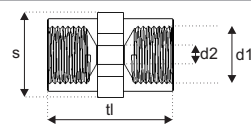

Brake Line Fittings

(1:1 full size)

	d1	d2	s x tl		d1	d2	s x tl
A 	M10 x 1	ø5,0	11 x 16,7	Alfa, Audi, BMW, Chevrolet, Citroën, Dacia, Fiat, Ford, Honda, Hyundai, Kia, Mitsubishi, Mercedes, Nissan, Opel, Peugeot, Renault, Rover, Saab, Seat, Skoda, Toyota, Volvo, VW,	EB 	M12 x 1	ø5,0 15 x 21,5 Citroën, Ford, Peugeot, Seat, VW
B 	M12 x 1	ø6,0	12 x 18,0	Audi, Ford, Peugeot, Saab, Seat, Volvo, VW	EV 	M10 x 1	ø5,0 14 x 15,0 Volvo
BX 	M12 x 1	ø6,5	12 x 18,0		F 	3/8"x24UNF ø5,0	11 x 21,0 Bedford, Renault, Rover, Saab, Talbot, Vauxhall, Volvo
B5L 	M12 x 1	ø5,0	13 x 24,0	Citroën, Fiat, Peugeot	G 	3/8"x20UNF ø5,0	11 x 22,4 Rover
B5,0 	M12 x 1	ø5,0	12 x 20,0	Alfa, Audi, Citroën, Fiat, Ford, Honda, Opel, Peugeot, Renault, Rover, Seat, Skoda, Saab, Volvo, VW	H 	3/8"x24UNF ø5,0	14 x 17,5 Bedford, Rover, Saab, Talbot, Vauxhall
C 	M10 x 1	ø5,0	11 x 24,8	Fiat	HA 	M10 x 1	ø5,0 15 x 23,0 Fiat, Opel
CI 0216X 	M8 x 1,25	ø3,8	8 x 19,5	Citroën	J 	3/8"x24UNF ø5,0	10 x 14,4 Volvo and US cars
CI 0217 	M9 x 1,25	ø4,8	9 x 20,8	Citroën	KX 	3/8"x24UNF ø5,0	12 x 16,0 Volvo
D 	M10 x 1	ø5,0	10 x 16,7	Chevrolet, Daihatsu, Deawoo, Hyundai, Nissan, Opel, Skoda, Toyota, Vauxhall, VW	L 	M10x1,25 ø5,0	10 x 19,5 Autobianchi, Dacia, Fiat, Lada, Lancia, Zastava
DL 	M10 x 1	ø5,0	10 x 23,0	Toyota, VW	M 	M10 x 1,25 ø5,0	10 x 14,2 Mazda
E 	M10 x 1	ø5,0	14 x 13,0	Alfa, Audi, Citroën, Fiat, Ford, Opel, Peugeot, Renault, Rover, Seat, Saab, VW	N 	M12 x 1,25 ø6,5	14 x 19,4 Eastern European + Fiat 238