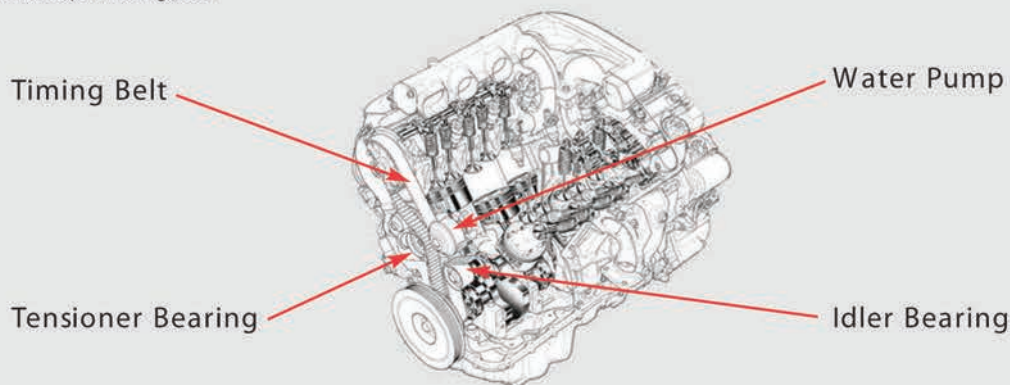

TIMING BELT KITS can save you time and money

Your service technician will tell you that replacing your timing belt is critical to your engine's life. If it fails, severe engine damage such as bent valves can occur.

This is also true with the water pump, which is the heart of the cooling system. If the water pump fails, it can also cause severe engine damage, leading to a blown head gasket, or in the worst case, the whole engine may need replacement.

Did you know that the replacement of a typical timing belt is almost, bolt-for-bolt and nut-for-nut, the same process as for a water pump?

A typical timing belt replacement will include the timing belt and bearings. Since the life expectancies of these bearings (idler and tensioner) are about the same as the bearing inside your water pump, it just makes sense to replace these two critical engine parts at the same time, saving you time, money and giving you peace of mind.

Example Standard Labor Rate Comparisons

Vehicle Information				* Approximate Labor Time (Hours)				
Year	Make	Model	Engine	Timing Belt	Water Pump	Total	Complete Timing Kit	Hours Saved
2001.9	Toyota	RAV 4	1CD-FTV	2.7	3.9	6.6	3.9	2.7
2005.7	Toyota	AYGO	2WZTV	5.9	6.2	12.1	6.2	5.9

* Time estimates per labor guides

- AISIN is the largest original equipment water pump manufacturer in the world.
- AISIN water pumps are original equipment on many European and Japanese vehicles.