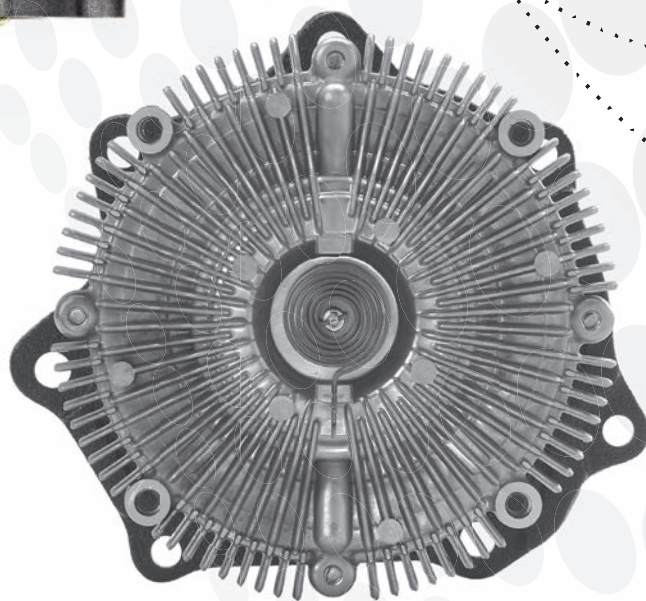

PICTURES

PICTURES COOLING SYSTEM