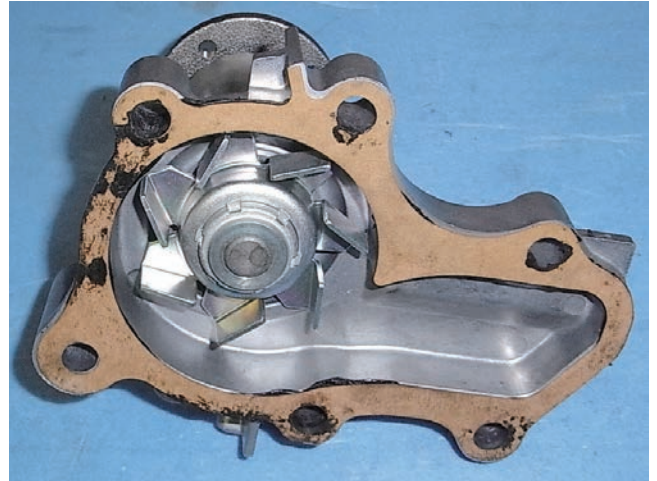

Gasket installation

Use only the gaskets and O-rings supplied with the water pump. Combined usage of the liquid gaskets and supplied gaskets (or O-rings) could result in water leakage or other serious problems.

Possible issue 1: Liquid gasket is used instead of the supplied gasket