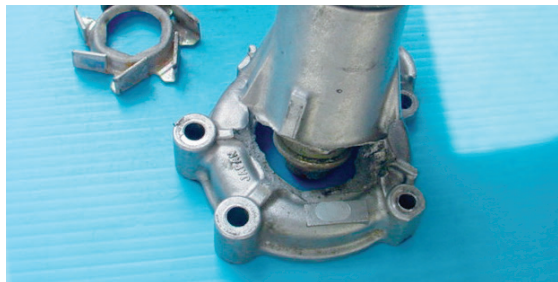

Damaged body

4 Read before water pump installation

If you purposely spin the pulley sheet before installation while the mechanical seal is dry, the carbon part of the mechanical seal (soft while it is new) will scrape the surface of the ceramic, causing the carbon on both surfaces to create carbon build-up. This may result in making abnormal whining noises.