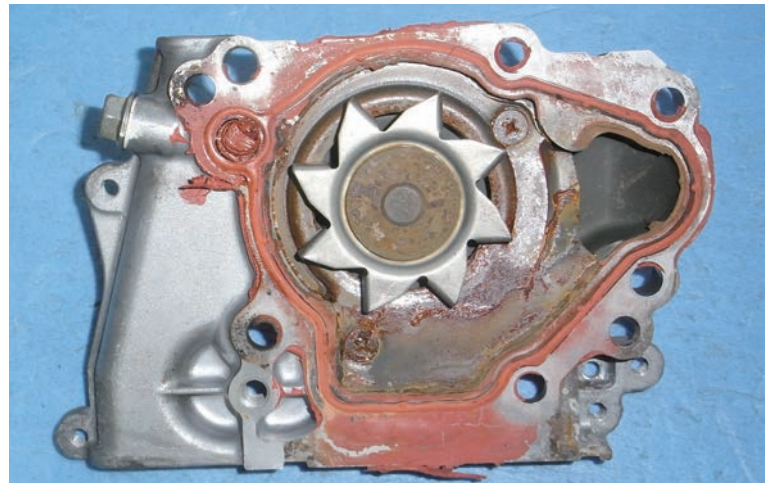

Possible issue 2: Liquid gasket is used instead of the supplied O-ring