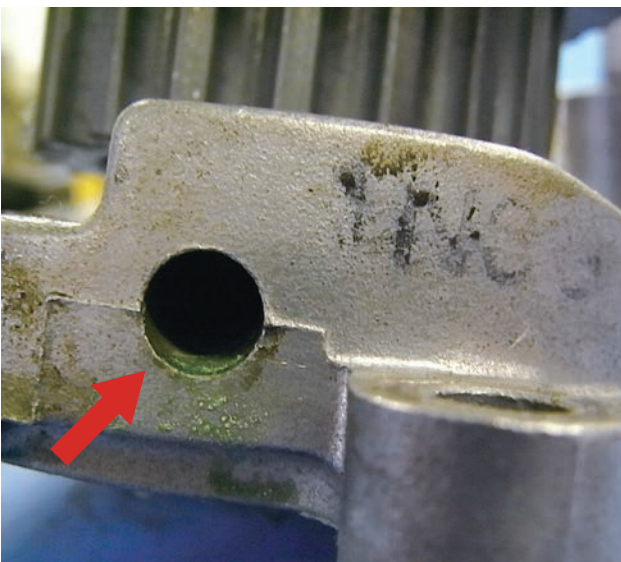

3 Examples of water pump failure

Water leakage - Coolant is leaking from the drainage opening

Situation there are traces of coolant leakage from the drainage opening.

However, if the traces of leakage are wet, or the coolant in the reservoir tank is clearly lower after a month, it is possible that there is water leakage.

Cause

Dirt, particles, or sludge, etc. in the coolant get caught in the sliding surface of the mechanical seal, which wears the sliding surface down, reducing the effectiveness of the seal and causing water leakage.

Preventative countermeasures

Cleaning

Thoroughly flush the cooling system 2-3 times to remove the stains and rust with the engine running and the original water pump still in place.

Coolant

Replace the LLC on a regular basis to the amount and density specified by the manufacturer.

Usage of liquid gasket

Do not use the liquid gasket if the gaskets are supplied with the pump. When using liquid gasket, apply evenly so that any excess does not stick out into the water chamber.

Comparison of a drain leakage for conforming/non-conforming samples.

Conforming sample

There are traces of leakage, but because it is only temporary, the marks are dried out.