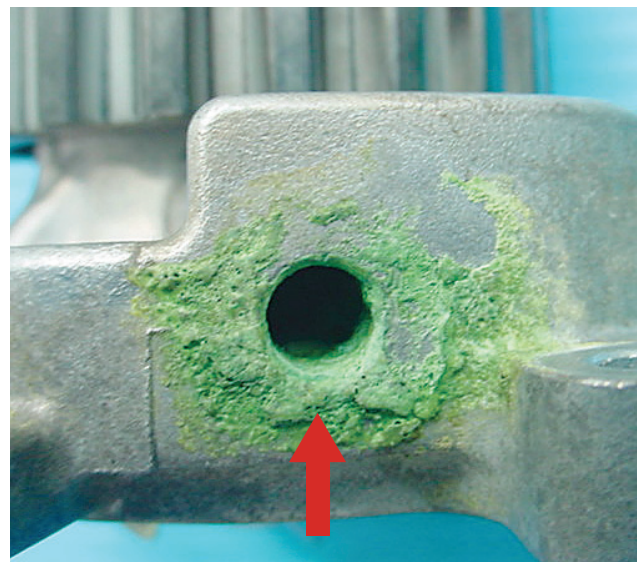

Non-conforming sample

The traces of leakage are large, the marks are constantly wet or dripping.