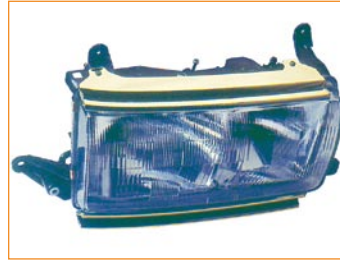

TOYOTA LAND CRUISER (92-97) FJ 82

- ◀ 2705030
  (H4) (H1)
- 2706030
  (H4) (H1)