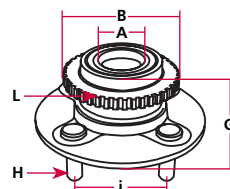

ASHIKA CODE	DRAWING/DISEGNO 1=C / 2=M	A	B	C	D	E	F	G	H	I	L
44-23026	1	45	83	45							
44-23027	2	30	65					71	5	67	
44-23028	2	30	83					70,5	5	68	44
44-23029	2	36	78					79,6	5	68	
44-23030	2	36	90					79,6	5	67	44
44-23032	1	29	50,2	17,5	29	50,2	17,5				
44-24001	1	32	67	40							
44-24002	1	29	50,3	15	19	45	16,7				
44-24003	1	28	58	16	20	52	15				
44-24006	2	25	60					62	4	71	
44-24009	1	30	62	24							
44-24010	2	28	62,5					61	4	71	
44-24013	2	30	66					66,5	4	71	
44-24014	1	34	64	37							
44-24015	2	30	66					67	4	71	
44-24016	2	30	96					66,5	4	71	100
44-24017	2	30	65					70	4	71	
44-24018	1	34	68	37							
44-24022	2	30	70					67	4	81	50
44-24023	2	30	77					67	4	81	50
44-24026	2	30	77					66,5	4	71	50
44-24028	2	28	77					61	4	71	50
44-24029	2	34	71					68	4	81	
44-24030	2	34	96					68	4	82	50
44-24031	2	34	84					75	5	68	50
44-24033	2	30	77					68,3	4	81	50
44-24035	2	30	77					68,3	5	68	50
44-24037	2	30	70,5					72	4	82	50
44-24040L	2	43	79,4					66	7		
44-24040P	2	43	79,4					66	7		
44-24041	1	32	67	40							
44-24044	2	30	79					68,2	5	68	50
44-24045	2	30	79					83,3	4	81	50
44-24046	2	30	79					83	5	68	50
44-24047	2	30	139					67	4	73	50
44-24048	2	30	77					67,3	4	71	50
44-24050	2	28	72,3					61	4	71	50
44-25001	2	30	66,5					72	4	81	47
44-25002	1	35	72	17	30	62	16				
44-25003	1	28	50,3	17	28	50,3	17				
44-25004	1	40	80	20,6							

N° 1

N° 2