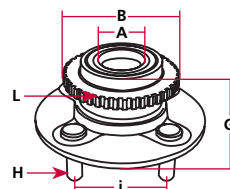

ASHIKA CODE	DRAWING/DISEGNO 1=C / 2=M	A	B	C	D	E	F	G	H	I	L
44-21029	2	27	62					67,3	4	71	42
44-21030	2	30	72					64,5	4	70	
44-21031	2	27	62					60	4	71	
44-21032	2	27	98					65,5	4	71	42
44-21036	1	46	78	49							
44-21038	2	30	67					73	4	81	
44-21039	2	30	92					73	4	81	44
44-21040	2	27	97,5					67,5	4	71	42
44-21041	1	42	80	38							
44-21044	1	50	80	22							
44-21045	1	50	80	21							
44-21046	2	30	67					72,4	4	81	
44-21054	1	40	80	39							
44-21058	1	45	85	25							
44-21059	2	30	72,3					64,5	5	68	46
44-21060	2	27	64					68	4	81	
44-21061	2	27	64					68	4	81	42
44-21062	2	30	67					66,6	5	68	
44-21063	1	43	73	45							
44-22000	1	30	62	24	29,7	42	16				
44-22003	1	28	61	42							
44-22004	1	35	72	26	34,6	52	18				
44-22006	1	25	47	15,5	17,4	40	14,5				
44-22008	1	40	90	23							
44-22009	1	30	63	42							
44-22010	1	28	61	42							
44-22014	1	35	59	17	30	55	18				
44-22016	1	45	77	50							
44-22017	1	43	80	50							
44-22019	1	43	82	45							
44-22020	1	35	80	28	35	52	18				
44-22023	1	27	49	16	17,4	40	14,5				
44-22025	1	50	71	27							
44-22027	1	38	74	36							
44-22028	1	38	74	36							
44-22029	2	30	71					52	4	91	
44-22030	2		72					112	5	67	48
44-22031	2	28	66					52	4	87	
44-22033	1	50	82	22	45	73,5	20				
44-22034	2		51,2					108	4	71	48
44-22037	2	38	76					60	4	73	

N° 1

N° 2