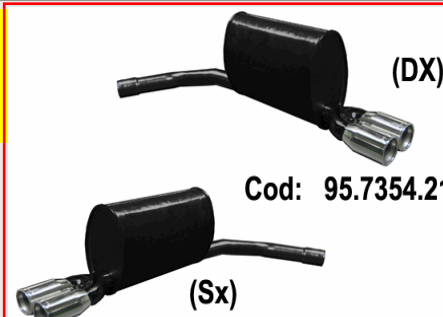

Cod: 95.7355.21 OO 76

DA INSTALLARE IN COPPIA - TO FIT BOTH COMBINED

ZR

105 - 120 -160 - 2.0TD

From: 06/2001 To: 04/2005

Kw: 76-86-118 Diesel: 74-83

Note:

€ 263,85 + iva