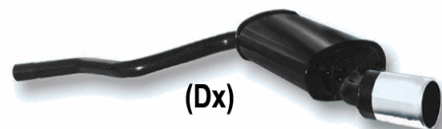

(Dx)

DA INSTALLARE IN COPPIA - TO FIT BOTH COMBINED

Cod: 95.7066.12 O 90

E36

316i Compact

From: 03/1994 To: 11/1998

Kw: 75

Note: