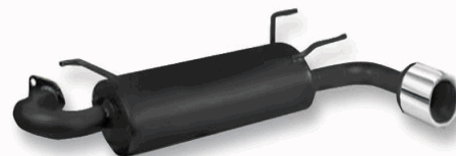

MX5 (NB)

1.6 16V - 1.8 16V

From: 1998 To: 10/2005

Kw: 81-102-103-107

Note:

€ 245,60 + iva

Cod: 95.7296.12 O 90