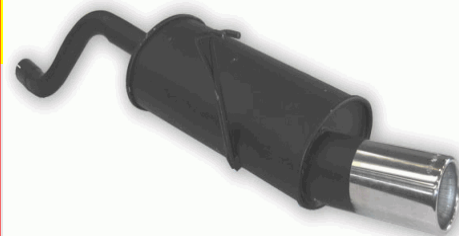

1.2 - 1.2 16V - 1.4 - Sporting

From: 09/1999 To: 06/2003

Kw: 44-59-70

Note: mot:188

CON RIDUZIONE IN DOTAZIONE ADAPTER INCLUDED

Code: 99.0292

€ 211,86 + iva

Cod: 95.7215.12 O 90