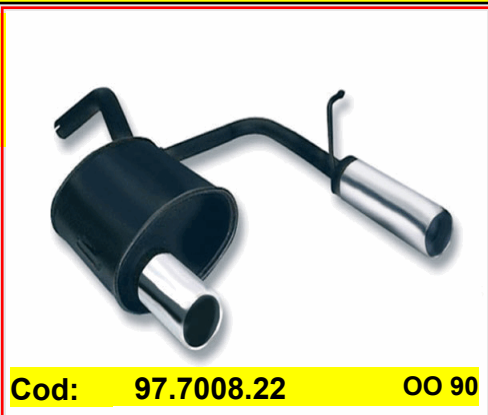

1.6i 16 V - 2.0i 16V- 1.9 JTD

From: 11/2004 To:

Kw: 77-88-110 Diesel: 74-81-85-88-93-100-103-110-125

Note: Restyling

CON RIDUZIONE IN DOTAZIONE ADAPTER INCLUDED

Code: KIT1+99.1048+99.1057+99.0283+99.0275

€ 467,54 + iva

Cod: 97.7008.22 OO 90

156

1.6i - 1.8i - 2.0i - 2.0 JTS - 2.5 V6 - 1.9 JTD - 2.4 JTD / SW

From: 1997 To: 09/2005

Kw: 82-88-103-106-110-114-118-122-140
Diesel: 77-81-85-93-100-103-110-120-129

Note:

CON RIDUZIONE IN DOTAZIONE ADAPTER INCLUDED