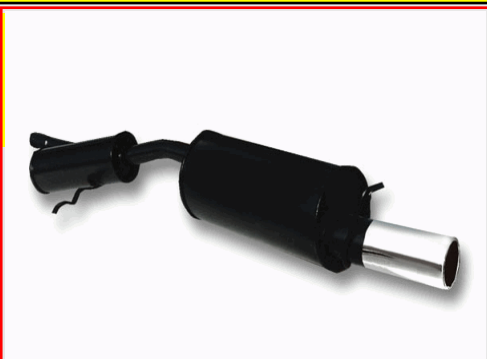

55 - 60 - 70

From: 1982 To: 1993

Kw: 37-40-41-43-48-50

Note:

CON RIDUZIONE IN DOTAZIONE ADAPTER INCLUDED

Code: 99.1043

€ 210,80 + iva

Cod: 95.7201.12 O 90