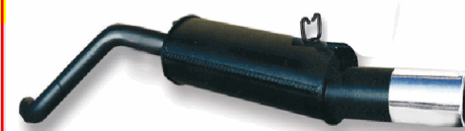

CON RIDUZIONE IN DOTAZIONE ADAPTER INCLUDED

Code: 99.0276+99.1043+99.1048+DADIM6+RON6+VITT625

€ 226,18 + iva

Cod: 95.7508.12 O 90

CLIO III

1.2 - 1.4 - 1.6 - 1.5 DCi

From: 06/2005 To:

Kw: 48-55-58-65-72-74-76-82