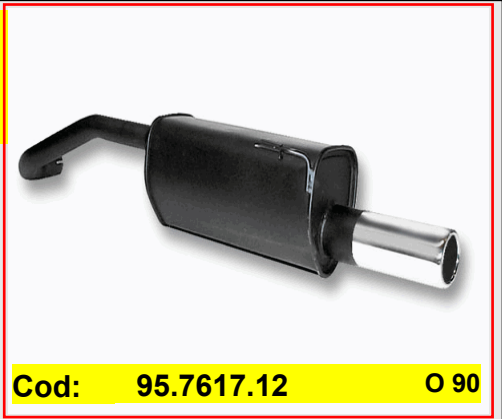

Note:

CON RIDUZIONE IN DOTAZIONE ADAPTER INCLUDED

Code: 99.0291+99.0292+99.1054

€ 207,62 + iva