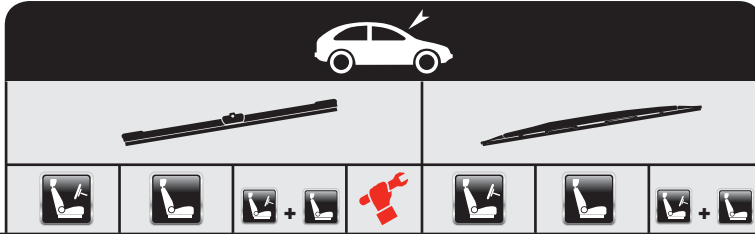

DACIA

DAEWOO

...DACIA

DOKKER	11/12 →					A55	A41	
+ Spoiler						AS55		
DUSTER	04/10 →					A51	A51	
+ Spoiler						AS51		
LODGY	03/12 →					A55	A41	
+ Spoiler						AS55		
LOGAN	09/04 →					A51	A51	
LOGAN MCV Estate	02/07 →					A51	A51	
NOVA	01/96 →00					A48	A48	
SANDERO	06/08 →					A51	A51	
SOLENZA	02/03 →					A48	A48	
SUPERNOVA	00 →03					A48	A48	

AP30	
AP28	
AP35	
AP40	

DACIA

LOGAN Pickup	2008 →					A51	A51	
LOGAN Express	03/09 →					A51	A51	

AP35	

DAEWOO

ARANOS	01/95 →12/97					A45	A45	
+ Spoiler						AS45		AS4545
ESPERO (KLEJ)	10/91 →09/99					A48	A48	
+ Spoiler						AS48		AS4848
EVANDA (KLAL)	08/02 →					A55	A51	
+ Spoiler						AS55		AS5348
KALOS (KLAS)	09/02 →					A55	A41	
KORANDO (KJ)	01/99 →					A45	A41	
KORANDO Cabrio (KJ)	02/99 →					A45	A41	
LACETTI (KLAN)	02/04 →					A55	A43	
LANOS (KLAT)	05/97 →					A48	A48	
+ Spoiler						AS48		AS4848
LANOS Saloon (KLAT)	05/97 →					A48	A48	
+ Spoiler						AS48		AS4848
LEGANZA (KLAV)	06/97 →07/03					A53	A48	
+ Spoiler						AS53		AS5348
MAGNUS/EVANDA	08/02 →					A55	A51	
+ Spoiler						AS55		AS5551
MATIZ (KLYA)	09/98 →					A53	A41	
+ Spoiler						AS53		
MUSSO (FJ)	01/99 →					A51	A45	
+ Spoiler						AS51		
NEXIA (KLETN)	02/95 →08/97					A45	A45	
+ Spoiler						AS45		
NEXIA Saloon (KLETN)	02/95 →08/97					A45	A45	
+ Spoiler						AS45		
NUBIRA (KLAJ)	05/97 →					A51	A51	
+ Spoiler						AS51		
NUBIRA Saloon (KLAJ)	05/97 →06/03					A51	A51	
+ Spoiler						AS51		

A38	
A45	
A48	
A36	
A36	
A45	
A45