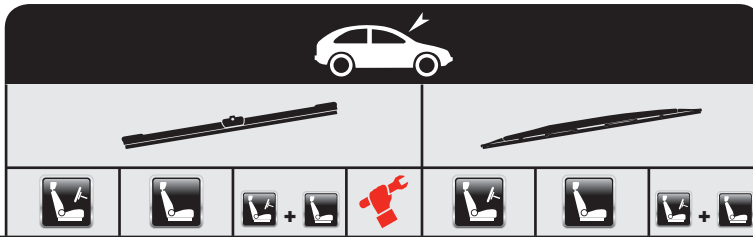

...RENAULT

Model	Year Range	AFL58	AFL53	AFL5853G	G	A53	A45	AS5345	AP30	AP40	A38	AP40	AP34	A41	A41	A41	AP40	A36	AP40	A36	AP40	A36	AP29
CLIO II Box (SBO/1/2_) + Spoiler	09/98 →					A53	A45	AS5345	AP30														
EXTRA/EXPRESS Box (F40_, G40_) + Spoiler	07/85 → 08/98					A45	A45	AS4545		AP40													
KANGOO Express (FCO/1_) + Spoiler	03/98 →					A51	A51	AS51			A38	2 x	AP40	1 x									
KANGOO Express (NEW)	02/08 →	AFL58	AFL53	AFL5853G	G								AP34										
MASTER I Box	08/80 → 07/98					A60	A60																
MASTER I Bus	08/80 → 07/98					A60	A60																
MASTER I Flatbed/Chassis	08/80 → 07/98					A60	A60																
MASTER II Box (FD)	07/98 →																						
MASTER II Bus (JD/ND)	07/98 →					AW60	AW60	AW6060															
MASTER II Flatbed / Chassis (ED/HD/UD)	07/98 →					AW60	AW60	AW6060															
MASTER III Box (FV)	02/10 →					A65	A65																
MASTER III Bus (JV)	02/11 →					A65	A65																
MASTER III Platform/Chassis (EV, HV, UV)	02/10 →					A65	A65																
RAPID Box (F40_, G40_) + Spoiler	07/85 → 08/98					A45	A45							A41	A41	A41							
SUPER 5 Box (S40_) 04/89 →	10/84 → 12/96					A45	A45	AS4545															
TRAFIC Box (T1, T3, T4)	03/80 → 04/89					A48	A48																
TRAFIC Bus (T5, T6, T7)	03/80 → 04/89					A48	A48																
TRAFIC Flatbed / Chassis (P6)	03/80 → 04/89					A48	A48																
TRAFIC Box (TXX)	05/89 → 03/01					A51	A51																
TRAFIC Bus (TXW)	05/89 → 03/01					A51	A51																
TRAFIC Flatbed / Chassis (PXX)	05/89 → 03/01					A51	A51																
TRAFIC II Box (FL) + Spoiler	03/01 →					A60	A53	AS60					AP40										
TRAFIC II Bus (JL) + Spoiler	03/01 →					A60	A53	AS60					AP40										
TRAFIC II Flatbed / Chassis (EL) + Spoiler	03/01 →					A60	A53	AS60															
TWINGO Box (S06_) x 1	03/93 →					A65																	AP29