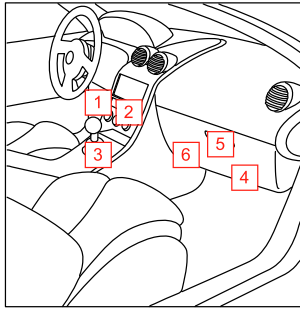

The fitting handle makes installation easy.

Detailed fitting instructions on every cabin filter pack. Scan the QR code and go straight to the installation video.

A PDF with detailed instructions is provided via the website catalogue.

Clear fitting instructions

This drawing on the pack shows you where to look for the cabin filter.

► CHANGING A CHAMPION CABIN FILTER? HERE'S HOW IT'S DONE!

1. FIND OUT WHERE THE CAR'S CABIN FILTER IS LOCATED