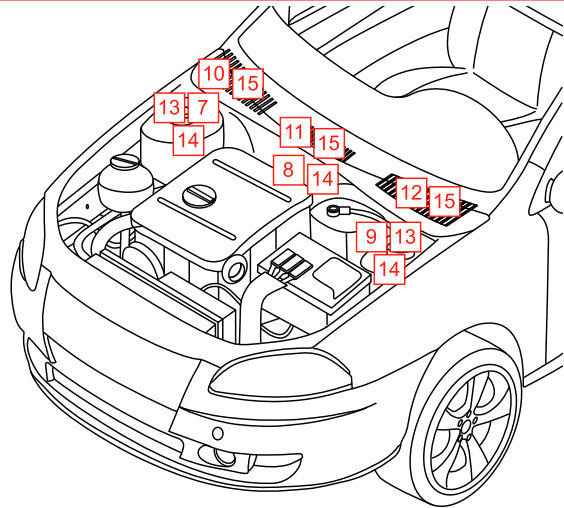

The fitting handle makes installation easy.

Detailed fitting instructions on every cabin filter pack. Scan the QR code and go straight to the installation video.

A PDF with detailed instructions is provided via the website catalogue.

Clear fitting instructions

This drawing on the pack shows you where to look for the cabin filter.

► CHANGING A CHAMPION CABIN FILTER? HERE'S HOW IT'S DONE!

1. FIND OUT WHERE THE CAR'S CABIN FILTER IS LOCATED