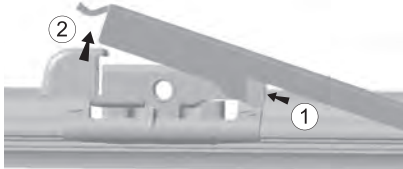

← CR1203

CLIC

2

1

CLIC

CONTACT
ALL SEASON BLADE.

← CR1207

CLIC

CLIC

CONTACT
ALL SEASON BLADE.