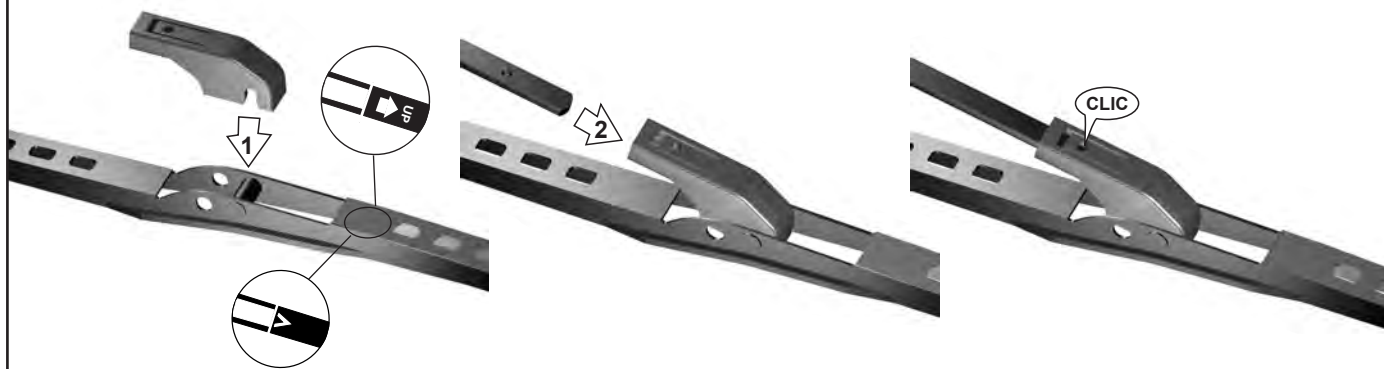

CB1 - CB3 - CB9

5.3 x 2.1 mm (CB1)

7.1 x 2.5 mm (CB1)

8.8 x 3.0 mm (CB9)