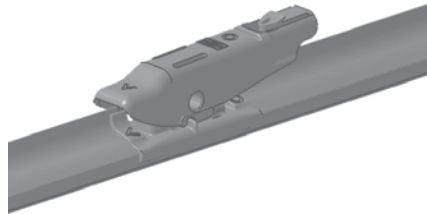

← CR1203

CLIC

2

1

CLIC

CONTACT
ALL SEASON BLADE.

← CR1207

CLIC

CLIC

CONTACT
ALL SEASON BLADE.