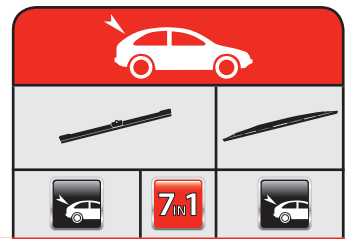

EASYVISION

PIAGGIO

PORTER Box	05/95→				E41	E38
PORTER Flatbed / Chassis	02/93→				E41	E38
VESPACAR	01/71→				E33	E33

PORSCHE

911	01/70→					
→08/86					E33	E33
09/86→		ER35	ER35		E36	E36
911 (964)	12/88→09/93	ER35	ER35		E36	E36
911 (993)	10/93→09/97	ER35	ER35		E36	E36
09/95→		ER45	ER40		E45	E41
911 (996)	09/97→08/05	ER55	ER55		E55	E55
911 (997)	07/04→	ER55	ER55		E55	E55
911 Convertible	08/82→08/89	ER35	ER35		E38	E38
911 Convertible (964)	05/89→06/94	ER35	ER35		E38	E38
911 Convertible (993)	07/94→09/97	ER45	ER40		E45	E41
911 Convertible (996)	02/98→08/05	ER55	ER55		E55	E55
911 Convertible (997)	04/05→	ER55	ER55		E55	E55
911 Targa	11/64→11/90				E33	E33
911 Targa (993)	01/94→09/97	ER45	ER40		E45	E41
911 Targa (996)	12/01→08/05	ER55	ER55		E55	E55
911 Targa S (997)	04/05→	ER55	ER55		E55	E55
914	11/69→12/76				E33	E33
924	11/75→07/88				E45+AK1	E45+AK1
928	09/77→11/95					
→12/89					E45+AK1	E45+AK1
01/90→12/94					E51+AK1	E51+AK1
01/95→					E48+AK1	E48+AK1
944	06/81→07/91					
→12/89					E45+AK1	E45+AK1
01/90→					E51+AK1	E51+AK1
944 Convertible	12/88→07/91				E48+AK1	E48+AK1
948	01/76→01/89				E45+AK1	E45+AK1
01/89→					E51+AK1	E51+AK1
959	01/86→04/91				E33	E33
968	06/91→11/95	ER45	ER45		E45	E45
968 Convertible	06/91→11/95	ER45	ER45		E45	E45
BOXSTER, S (986)	09/96→	ER55	ER55		E55	E55
BOXSTER Convertible	11/04→	ER55	ER55		E55	E55
CARRERA GT, S, 4	07/03→	ER55	ER55		E55	E55
CAYENNE (955)	09/02→					
(22mm side pin) →01/07		EF65	EF65	5		E33
(19mm side pin) 02/07→		EF65	EF65	4		
CAYENNE	06/10→					
		EF65	EF65	4		
CAYMAN S	11/05→	ER55	ER55		E55	E55
PANAMERA	09/09→	ER60	ER55		E60	E55

PIAGGIO

PORSCHE