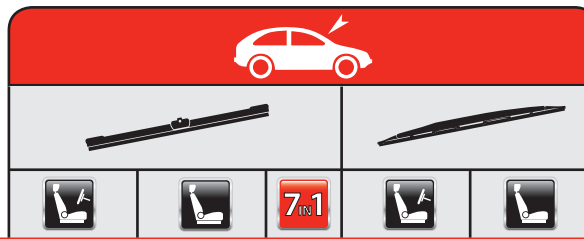

EASYVISION

ALFA ROMEO								
6 (119)	04/79 → 12/86				E45	E45		
33 (905)	05/83 → 12/93				E45	E45		
33 (907A)	01/90 → 09/94	ER45	ER45		E45	E45		
33 Sportwagon (905A)	01/84 → 12/89				E45	E45		
33 Sportwagon (907B)	01/90 → 09/94	ER45	ER45		E45	E45		
75 (162B)	05/85 → 12/92				E43	E43		
90 (162)	10/84 → 07/87				E45	E45		
147 (937)	01/01 →							
		ER55	ER40		E55	E41		
04/05 →		EF55	EF40	5				
156 (932)	09/97 → 09/05	ER55	ER50		E55	E53		
156 Sportwagon (932)	05/00 → 05/06	ER55	ER50		E55	E53		
159	09/05 →							
		EF58	EF45	5				
164 (164)	01/87 → 09/98	ER53	ER53		E53	E53		
166 (936)	09/98 →	ER53	ER48		E53	E48		
1750-2000	03/68 → 07/75				E33	E33		
ALFASUD (901)	06/72 → 12/84				E41	E41		
ALFASUD Giardinetta (904)	01/78 → 12/81				E41	E41		
ALFASUD Sprint (902.A)	09/76 → 12/89				E43	E43		E51
ALFETTA (116)	07/74 → 12/84				E43+AK1	E43+AK1		
ALFETTA GT (116)	01/74 → 01/86							
→ 12/76					E43+AK1	E43+AK1		
12/76 →					E45+AK1	E45+AK1		
ARNA (920)	03/83 → 12/86	ER50	ER50		E51	E51	ER45	E45
BRERA	01/06 →							
		EF58	EF45	5				
GIULIA, GT	10/62 → 12/80				E33	E33		
GIULIETTA (116)	10/77 → 12/85				E43	E43		
GIULIETTA	04/10 →							
		EF58	EF45	1				
GT	11/03 →							
		ER55	ER40		E55	E41		
04/05 →		EF55	EF40	5				
GTV (116)	01/78 → 02/87				E33	E33		
11/80 →		ER40	ER40		E41	E41		
MITO	09/08 →							
		EF65	EF40	2				EP29
MONTREAL	12/72 → 03/79				E43	E43		
SPIDER (105)	03/66 → 12/77							
→ 02/77					E33	E33		
03/77 →					E41	E41		
SPIDER (115)	03/71 → 12/93				E41	E41		
SPIDER	09/06 →							
		EF58	EF45	5				

ALFA ROMEO