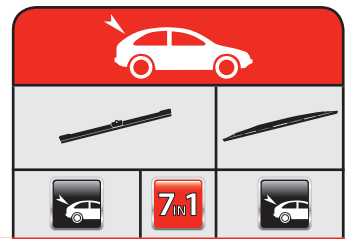

EASYVISION

BMW

Model	Period	Wiper 1	Wiper 2	Wiper 3	Wiper 4	Wiper 5	Wiper 6	Wiper 7
1 (E81, E87)	09/04→	EF50	EF50	2				
1 Convertible (E88)	03/08→	EF50	EF50	2				
1 Coupe (E82)	10/07→	EF50	EF50	2				
1 (F20)	11/10→	EF55	EF45	2				
3 (E21)	06/75→03/84				E41	E41		
→03/79					E45	E45		
04/79→								
3 (E30)	09/82→01/92	ER50	ER50		E51	E51		
3 Convertible (E30)	12/85→10/93	ER50	ER50		E51	E51		
3 Touring (E30)	07/87→06/94	ER50	ER50		E51	E51	ER45	E45
3 (E36)	09/90→02/98	ER53	ER50		E53	E51		
3 Compact (E36)	03/94→08/00							E45
→03/96		ER50	ER50		E51	E51		
04/96→		ER53	ER50		E53	E51	ER45	E45
3 Convertible (E36)	03/93→04/99	ER53	ER50		E53	E51		
3 Coupe (E36)	03/92→04/99	ER53	ER50		E53	E51		
3 Touring (E36)	01/95→10/99	ER53	ER50		E53	E51		E38
3 (E46)	02/98→02/05	ER60	ER50					
3 Compact (E46)	06/01→02/05	ER60	ER50				ER45	E45
3 Convertible (E46)	04/00→	ER60	ER50					
3 Coupe (E46)	04/99→	ER60	ER50					
3 Touring (E46)	10/99→	ER60	ER50					
3 (E90)	01/05→							
→08/09		EF60	EF48	5				
09/09→		EF60	EF48	2				
3 (E93) Convertible	03/07→							
→08/09		EF60	EF40	5				
09/09→		EF60	EF40	2				
3 (E92) Coupe	09/06→							
→08/09		EF60	EF40	5				
09/09→		EF60	EF40	2				
3 (E91) Touring	09/05→							
→08/09		EF60	EF48	5				
09/09→		EF60	EF48	2				
3 (F30)	10/11→							
→08/09		EF60	EF48	2				
3 Touring (F31)	06/12→							
→08/09		EF60	EF48	2				
5 (E12)	08/72→08/81				E45+AK1	E45+AK1		
5 (E28)	06/80→06/90				E45	E45		
5 Touring (E39)	01/97→05/04						ER45	E45

BMW