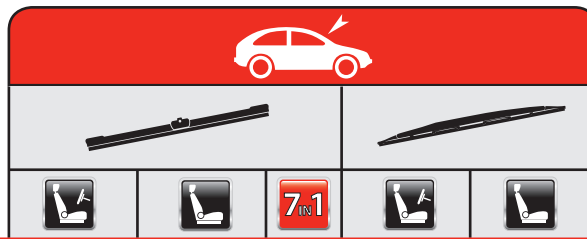

EASYVISION

PIAGGIO

PORTER Box	05/95→				E41	E38
PORTER Flatbed / Chassis	02/93→				E41	E38
VESPACAR	01/71→				E33	E33

PORSCHE

911	01/70→					
→08/86					E33	E33
09/86→		ER35	ER35		E36	E36
911 (964)	12/88→09/93	ER35	ER35		E36	E36
911 (993)	10/93→09/97	ER35	ER35		E36	E36
09/95→		ER45	ER40		E45	E41
911 (996)	09/97→08/05	ER55	ER55		E55	E55
911 (997)	07/04→	ER55	ER55		E55	E55
911 Convertible	08/82→08/89	ER35	ER35		E38	E38
911 Convertible (964)	05/89→06/94	ER35	ER35		E38	E38
911 Convertible (993)	07/94→09/97	ER45	ER40		E45	E41
911 Convertible (996)	02/98→08/05	ER55	ER55		E55	E55
911 Convertible (997)	04/05→	ER55	ER55		E55	E55
911 Targa	11/64→11/90				E33	E33
911 Targa (993)	01/94→09/97	ER45	ER40		E45	E41
911 Targa (996)	12/01→08/05	ER55	ER55		E55	E55
911 Targa S (997)	04/05→	ER55	ER55		E55	E55
914	11/69→12/76				E33	E33
924	11/75→07/88				E45+AK1	E45+AK1
928	09/77→11/95					
→12/89					E45+AK1	E45+AK1
01/90→12/94					E51+AK1	E51+AK1
01/95→					E48+AK1	E48+AK1
944	06/81→07/91					
→12/89					E45+AK1	E45+AK1
01/90→					E51+AK1	E51+AK1
944 Convertible	12/88→07/91				E48+AK1	E48+AK1
948	01/76→01/89				E45+AK1	E45+AK1
01/89→					E51+AK1	E51+AK1
959	01/86→04/91				E33	E33
968	06/91→11/95	ER45	ER45		E45	E45
968 Convertible	06/91→11/95	ER45	ER45		E45	E45
BOXSTER, S (986)	09/96→	ER55	ER55		E55	E55
BOXSTER Convertible	11/04→	ER55	ER55		E55	E55
CARRERA GT, S, 4	07/03→	ER55	ER55		E55	E55
CAYENNE (955)	09/02→					
(22mm side pin) →01/07		EF65	EF65	5		E33
(19mm side pin) 02/07→		EF65	EF65	4		
CAYENNE	06/10→					
		EF65	EF65	4		
CAYMAN S	11/05→	ER55	ER55		E55	E55
PANAMERA	09/09→	ER60	ER55		E60	E55

PIAGGIO

PORSCHE