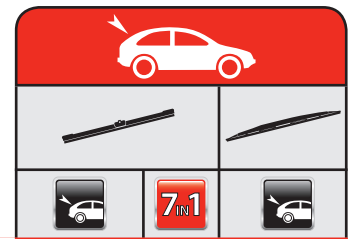

EASYVISION

ALFA ROMEO								
6 (119)	04/79 → 12/86				E45	E45		
33 (905)	05/83 → 12/93				E45	E45		
33 (907A)	01/90 → 09/94	ER45	ER45		E45	E45		
33 Sportwagon (905A)	01/84 → 12/89				E45	E45		
33 Sportwagon (907B)	01/90 → 09/94	ER45	ER45		E45	E45		
75 (162B)	05/85 → 12/92				E43	E43		
90 (162)	10/84 → 07/87				E45	E45		
147 (937)	01/01 →							
		ER55	ER40		E55	E41		
04/05 →		EF55	EF40	5				
156 (932)	09/97 → 09/05	ER55	ER50		E55	E53		
156 Sportwagon (932)	05/00 → 05/06	ER55	ER50		E55	E53		
159	09/05 →							
		EF58	EF45	5				
164 (164)	01/87 → 09/98	ER53	ER53		E53	E53		
166 (936)	09/98 →	ER53	ER48		E53	E48		
1750-2000	03/68 → 07/75				E33	E33		
ALFASUD (901)	06/72 → 12/84				E41	E41		
ALFASUD Giardinetta (904)	01/78 → 12/81				E41	E41		
ALFASUD Sprint (902.A)	09/76 → 12/89				E43	E43		E51
ALFETTA (116)	07/74 → 12/84				E43+AK1	E43+AK1		
ALFETTA GT (116)	01/74 → 01/86							
→ 12/76					E43+AK1	E43+AK1		
12/76 →					E45+AK1	E45+AK1		
ARNA (920)	03/83 → 12/86	ER50	ER50		E51	E51	ER45	E45
BRERA	01/06 →							
		EF58	EF45	5				
GIULIA, GT	10/62 → 12/80				E33	E33		
GIULIETTA (116)	10/77 → 12/85				E43	E43		
GIULIETTA	04/10 →							
		EF58	EF45	1				
GT	11/03 →							
		ER55	ER40		E55	E41		
04/05 →		EF55	EF40	5				
GTV (116)	01/78 → 02/87				E33	E33		
11/80 →		ER40	ER40		E41	E41		
MITO	09/08 →							
		EF65	EF40	2				EP29
MONTREAL	12/72 → 03/79				E43	E43		
SPIDER (105)	03/66 → 12/77							
→ 02/77					E33	E33		
03/77 →					E41	E41		
SPIDER (115)	03/71 → 12/93				E41	E41		
SPIDER	09/06 →							
		EF58	EF45	5				

ALFA ROMEO