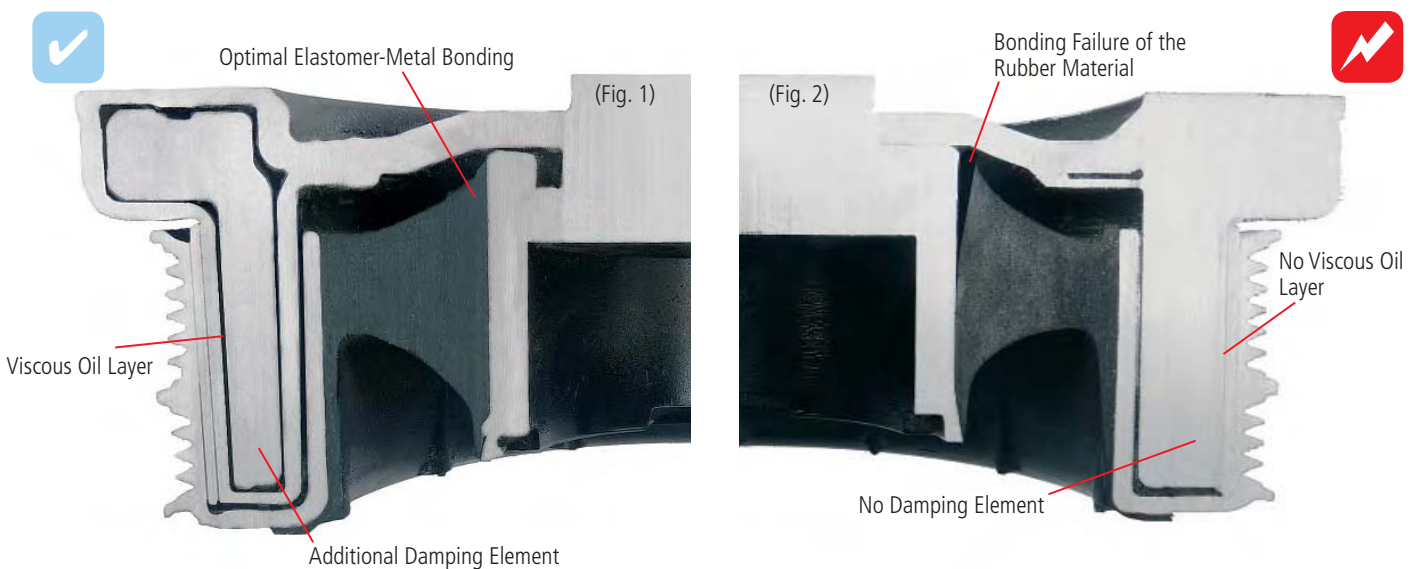

Diesel engines in particular experience undesired vibrations, but this is also true of turbo charged petrol engines. To reduce these, vehicle manufacturers increasingly utilise decoupled pulleys. CORTECO offers you a comprehensive portfolio of original pulleys. An elastic rubber-metal composite connects the belt drive with the crankshaft and reduces the vibrations as desired by the vehicle manufacturer.

Pulleys should be checked after approximately 90,000 km and should be replaced together with the belt.

WHAT'S INSIDE IS WHAT COUNTS

Complex structure ensures highest damping levels

The optimal combination of the individual components is crucial for safety, comfort and product lifetime. The decoupling element and the damping component play a critical role.

A comparison of the two cross section images shows the differences between the CORTECO original pulley and the imitation part.

The decoupling element connects the crankshaft with the belt drive via a special elastomer. Optimal rubber-metal bonding and the correct elastomer material are thereby of particular importance. The damping element of the CORTECO pulley 80001103 is bedded in viscous oil and provides additional and necessary reduction of vibrations.

The imitation pulley shown (Fig. 2) does not fulfill the original specifications. After its installation, the lack of viscous damping can cause increased engine noise and stronger vibrations resulting in reduced ride comfort. The fact that the imitation part shows insufficient bonding between elastomer and metal is already clearly visible in the unused part. Optimal rubber-metal bonding is required for the basic function of the pulley. If this is missing, total failure of the pulley and, in the worst case, engine damage can be the result.