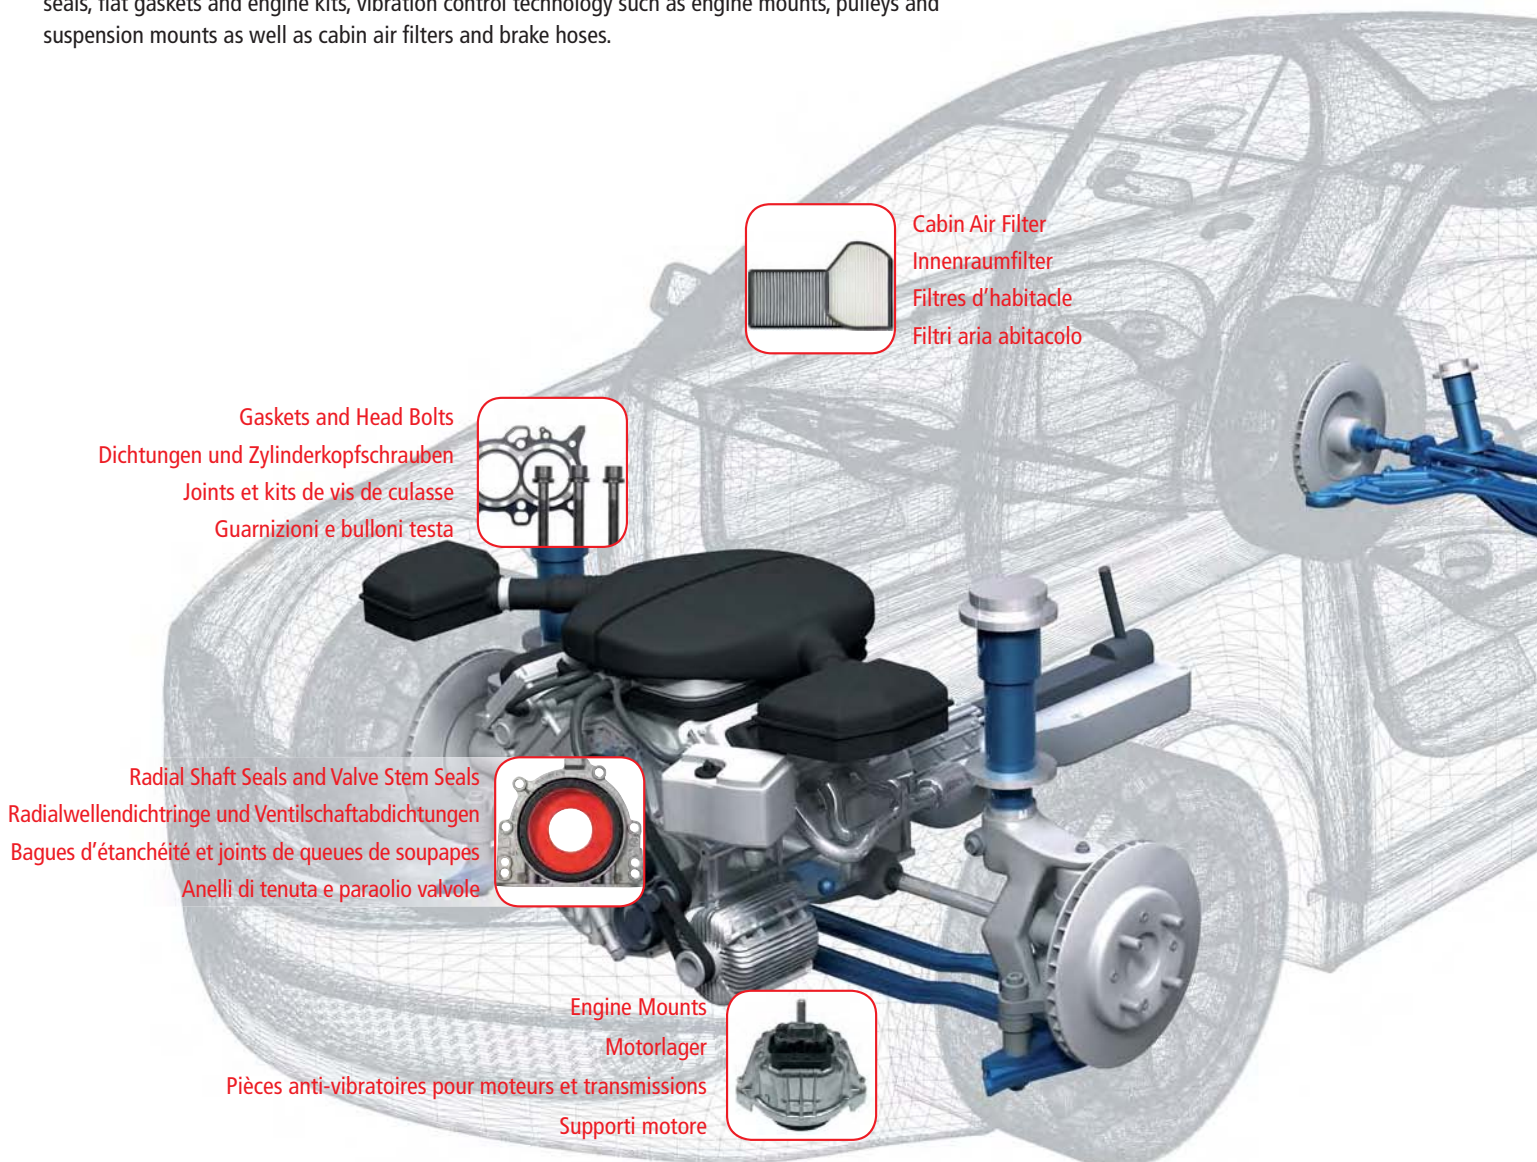

CONTENT

INHALT | SOMMAIRE | INDICE

THE COMPANY	2
DAS UNTERNEHMEN L'ENTREPRISE SOCIETÀ	
PRODUCT OVERVIEW	4
PRODUKTPROGRAMM L'OFFRE PRODUITS CATALOGO PRODOTTI	
SAFETY THROUGH ORIGINAL QUALITY	6
SICHERHEIT DURCH ORIGINALQUALITÄT	7
LA SÉCURITÉ DE LA QUALITÉ D'ORIGINE	8
SICUREZZA MEDIANTE QUALITÀ ORIGINALE	9
VEHICLE APPLICATIONS	11
FAHRZEUGANWENDUNGEN APPLICATIONS APPLICAZIONI	
	 
PICTURES	99
PRODUKTBILDER PHOTOS FOTO	
OE-NUMBERS	109
OE-NUMMERN CORRESPONDANCES CORTECO-ORIGINE TABELLE COMPARATIVE CORTECO-OEM	
DISCLAIMER	114
RECHTLICHE HINWEISE INFORMATIONS LÉGALES AVVERTENZE	
SIGNS AND SYMBOLS	115
ZEICHENERKLÄRUNG SIGNES ET SYMBOLES SEGNI E SIMBOLI	

PRODUCT OVERVIEW

PRODUKTPROGRAMM | L'OFFRE PRODUITS | CATALOGO PRODOTTI

E

No matter which products you choose from the CORTECO product portfolio, you always get outstanding original quality. This high quality standard characterises our comprehensive spare parts range. CORTECO offers more than 18,000 products and service kits to garages - among them leading brands such as the Simmerring® radial shaft seal. Our extensive product programme comprises Simmerrings, valve stem seals, flat gaskets and engine kits, vibration control technology such as engine mounts, pulleys and suspension mounts as well as cabin air filters and brake hoses.