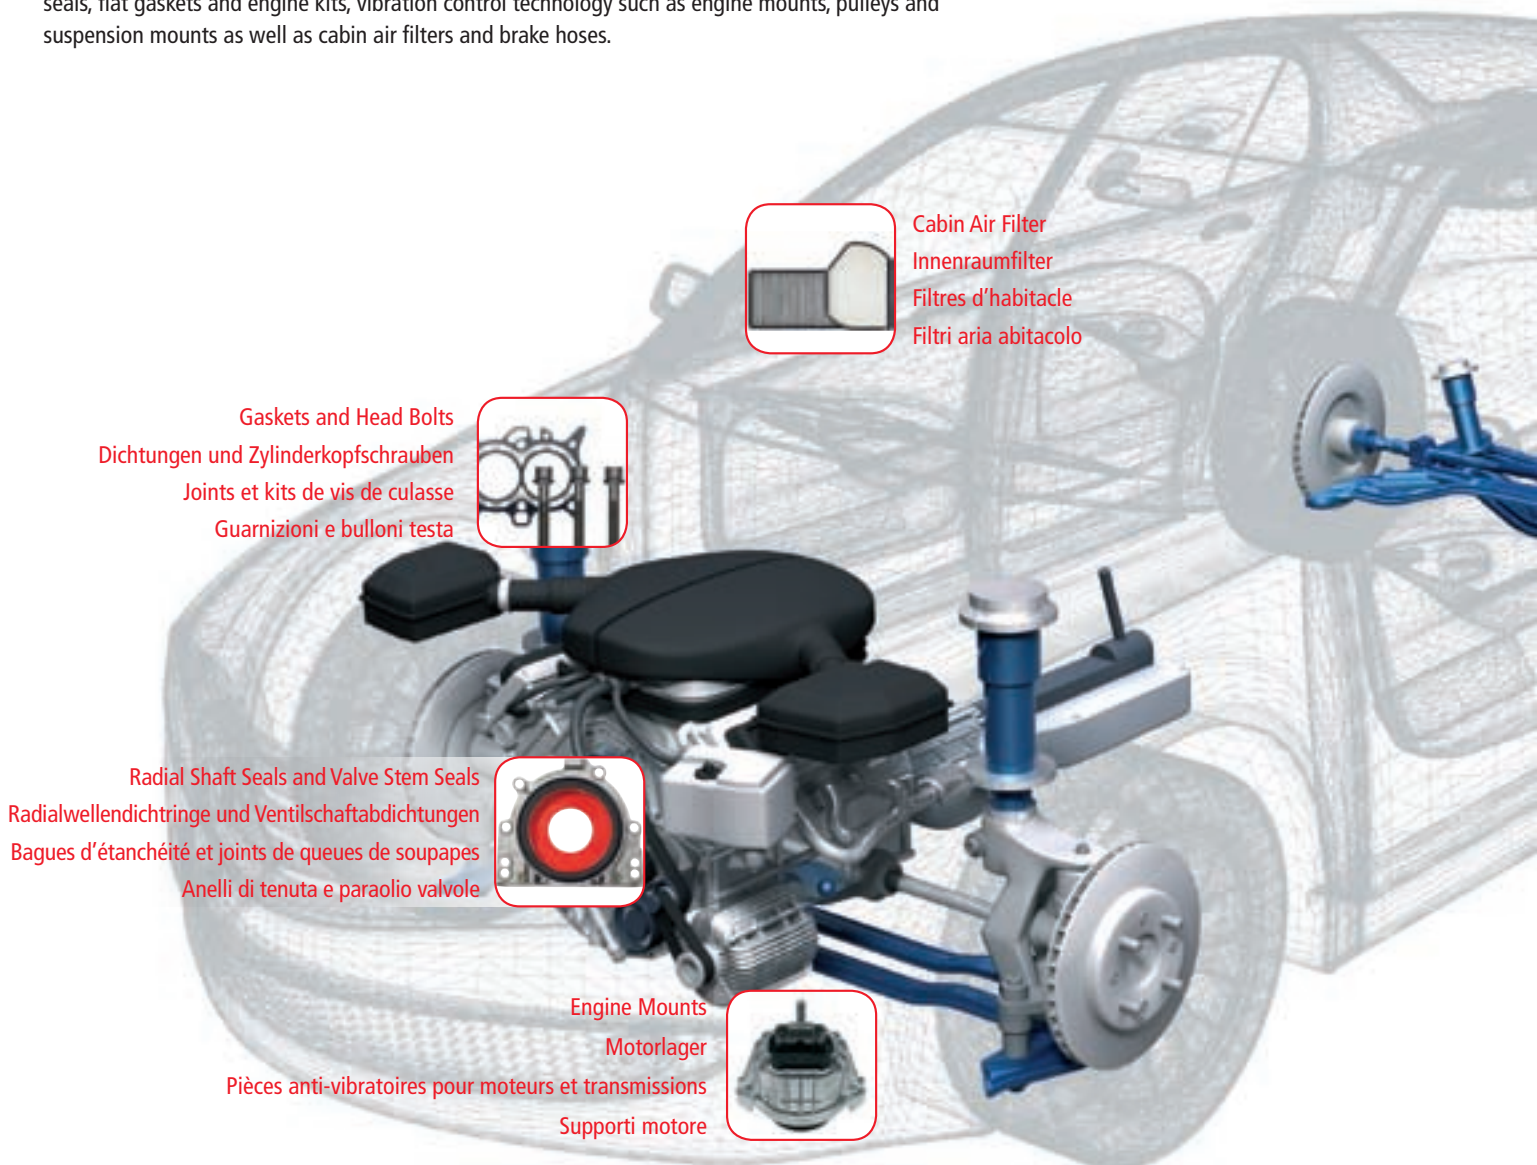

CONTENT

INHALT | SOMMAIRE | INDICE

THE COMPANY	2
DAS UNTERNEHMEN L'ENTREPRISE SOCIETÀ	
PRODUCT OVERVIEW	4
PRODUKTPROGRAMM L'OFFRE PRODUITS CATALOGO PRODOTTI	
VIBRATION CONTROL CHASSIS	6
SCHWINGUNGSDÄMPFUNG FAHRWERK	7
CONTROLE DE LA VIBRATION AU NIVEAU DU CHASSIS	8
SMORZAMENTO VIBRAZIONI TELAIO	9
VEHICLE APPLICATIONS	11
FAHRZEUGANWENDUNGEN APPLICATIONS APPLICAZIONI	 
PICTURES	177
PRODUKTBILDER PHOTOS FOTO	
OE-NUMBERS	187
OE-NUMMERN CORRESPONDANCES CORTECO-ORIGINE TABELLE COMPARATIVE CORTECO-OEM	
DISCLAIMER	193
RECHTLICHE HINWEISE INFORMATIONS LÉGALES AVVERTENZE	
SIGNS AND SYMBOLS	194
ZEICHENERKLÄRUNG SIGNES ET SYMBOLES SEGNI E SIMBOLI	

PRODUCT OVERVIEW

PRODUKTPROGRAMM | L'OFFRE PRODUITS | CATALOGO PRODOTTI

E

No matter which products you choose from the CORTECO product portfolio, you always get outstanding original quality. This high quality standard characterises our comprehensive spare parts range. CORTECO offers more than 18,000 products and service kits to garages - among them leading brands such as the Simmerring® radial shaft seal. Our extensive product programme comprises Simmerrings, valve stem seals, flat gaskets and engine kits, vibration control technology such as engine mounts, pulleys and suspension mounts as well as cabin air filters and brake hoses.