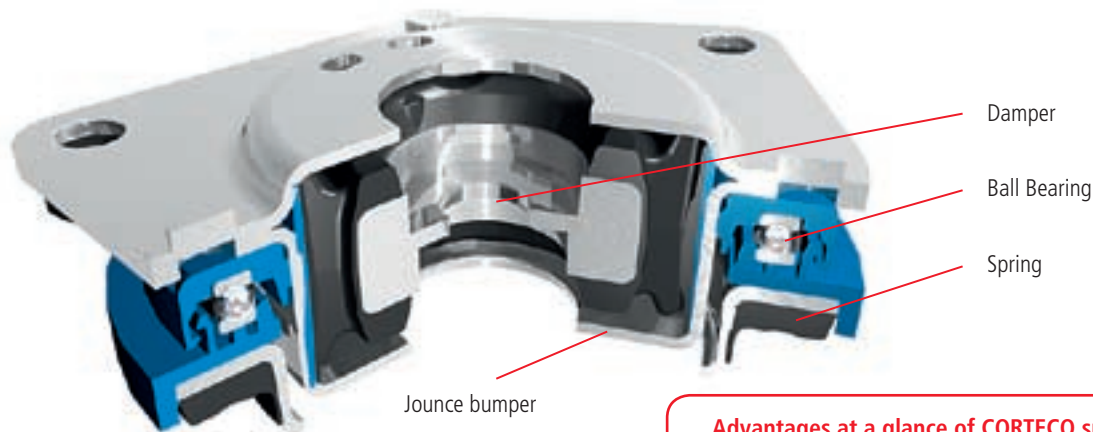

Used and damaged suspension strut mounts and shock absorbers are not able to work effectively and take over this function. This causes reduced driving comfort and increases wear and tear of the whole suspension system, even if you have a new suspension strut.

Damaged suspension struts and suspension strut mounts cause a safety risk. The braking distance extends, road contact is decreased and the steering and cornering of the vehicle deteriorates.

Our recommendation: when checking the suspension strut (every 20,000 km) you should do a visual check of the suspension strut mount and change it if necessary.

Only fully working suspension strut mounts fulfill the requirements of safety and comfort in today's traffic situations. The results are improved road holding characteristics, smooth and direct steering as well as optimised handling characteristics.

In this catalogue you'll find a wide range of suspension strut mounts and repair kits which contain the required bearing.

Suspension strut mounts from the Freudenberg Group were developed and tested in a close collaboration and coordination with vehicle manufacturers.

They fulfill all criteria and guidelines made by the automotive industry, so they play an active role for your safety.

CORTECO Service:

A vibration technology product from CORTECO converts noises and oscillations into smooth and comfortable driving conditions. This catalogue contains an extended product range of more than 80 new suspension strut mounts and more than 66 kits with integrated ball bearing. The whole offer comprises more than 230 mounts for more than 4000 vehicle applications.

Advantages at a glance of CORTECO suspension strut mounts:

- Safety and driving comfort
- Reduction of Vibration
- Improved road holding characteristics
- Long product life
- Shortened repair time by accuracy of fit
- Less exposure to wear of adjoining parts preserves value
- Safety and satisfied customers