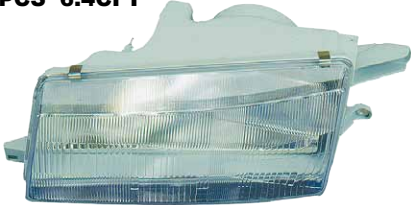

CHARAD G-200 '96

211-1107-LD

HEAD LAMP

R
L
6PCS 6.4CFT