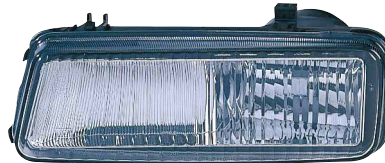

661-2009-UE

FOG LAMP
R 6205J4
L 6204J4
6PCS 3.2CFT

R LAA491
L LAA492

H3

552-1401N-UE

SIDE LAMP
0033070601
100PCS 0.52CFT

W5W

U-NO I '83-'89