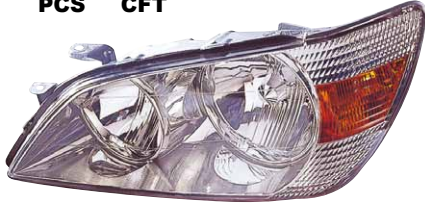

I-S200/ALTEZZA

I-S250/350 '06-'08

212-11D8

HEAD LAMP

R

L

PCS CFT

HB4/HB3/W21W/W5W

TBA

312-1413-AS

SIDE LAMP

R 81730-30110

L 81740-30120

50PCS 0.69CFT