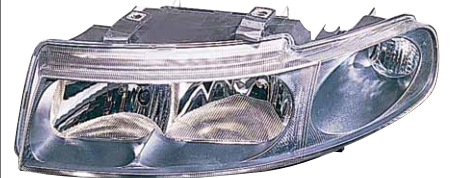

P21/5W/P21/5W/P21W/R10W

TBA

445-1922-UE 3D
TAIL LAMP
R 6J3945096D
L 6J3945095D
PCS
CFT

P21/5W/P21/5W/P21W/R10W

TBA

LE-ON '99-'03

445-1109-LD-EM
HEAD LAMP
R 1M1941016
L 1M1941015
6PCS 5.89CFT

H7/H1/PY21W/W5W