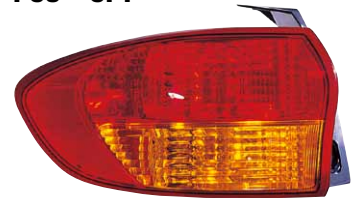

TBA

H3

220-1923
TAIL LAMP
R 84201XA12A
L 84201XA13A
PCS CFT
R 9FJ946096-02
L 9FJ946096-11