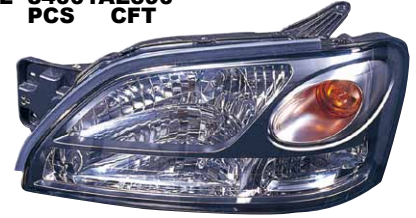

220-1108-LD

HEAD LAMP
R 84001AE380
L 84001AE390
PCS CFT