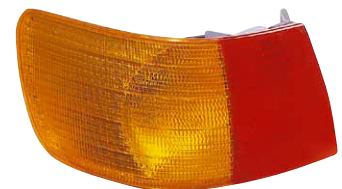

12V21/5W/12V21W

212-1303-A/U

BACK LAMP
R 81580-20131
L 81590-20151
PCS CFT