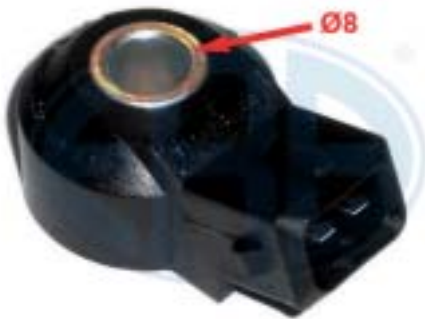

550199 - KNOCK SENSOR

ALFA ROMEO
195050501701
BOSCH
0 261 231 001, 0 261 231 006
CITROENPEUGEOT
5946 03, 91 514 880
FIAT
60512698, 60534263
FORD
6152883, 6169571, 86SF 12A699 AB
OPEL
12 38 345, 62 38 341, 90 298 201, 90 510 281
PORSCHE
944 606 145 00
RENAULT
77 00 271 090
SAAB 756880, 7568801
VOLVO 1367644, 3433347

ALFA ROMEO
75
CITROËN
BX
FORD
ESCORT, FIESTA, ORION, SCORPIO, SIERRA
OPEL
ASTRA, CALIBRA, KADETT, OMEGA, SENATOR,
VECTRA
PEUGEOT
309, 405, 505
PORSCHE
944, 968
RENAULT
19
SAAB
900, 9000
VAUXHALL
CALIBRA, CAVALIER, OMEGA
VOLVO 440, 460, 480, 740, 760

Note: Number of ports : 2