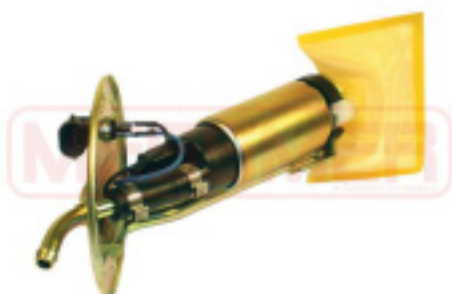

BOSCH
0 986 580 506
DAEWOO
96 143 350, 96 180 403, 96 180 404, 96 180 483,
96 350 078, 96 351 494, 96 351 495, 96 494 976
PIERBURG
7.02552.00.0

DAEWOO
ESPERO, NEXIA

Note: Number of ports : 2, Operating Mode : Electric, Pressure [bar] : 3,5