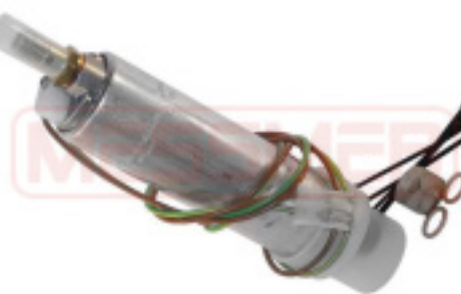

PIERBURG
7.21651.00.0, 7.21651.05.0, 7.21651.05.1, 7.21651.08.0,
7.21651.50.0, 7.21917.00.0, 7.21917.01.0, 7.21917.02.0,
7.21917.03.0, 7.22542.00.0, 7.22542.01.0
VALEO
347212
VW
4A0 906 087 AA, 4A0 906 087 AC, 4A0 906 087 K,
4A0 906 087 L, 4A0 906 087 S, 4A0 906 087 T,
4A0 906 091 B, 895 906 089 D, 895 906 089 E,
895 906 091 B, 895 906 091 F

AUDI
100, 200, 80, A6

Note: Cable Length [mm] : 730, Number of ports : 2, Operating Mode : Electric, Pressure [bar] : 6,5