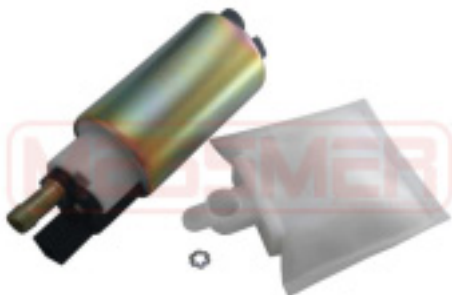

**BMW**  
5, 7

**Note:** Number of ports : 2, Operating Mode : Electric, Pressure [bar] : 3,5

**770080**

**FORD**  
XL3U 9350 A

**FORD**  
MONDEO

**Note:** Number of ports : 2, Operating Mode : Electric, Pressure [bar] : 3