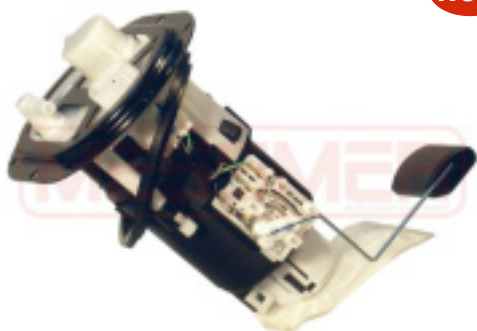

new

CHEVROLET
96 447 442

CHEVROLET
NUBIRA

Note: Number of ports : 6, Operating Mode : Electric

775280