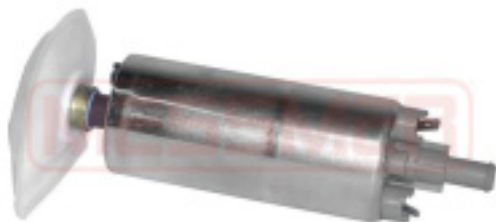

Suitable to:

Used on:

770125

BOSCH
0 580 453 981
FIAT
7796614

FIAT
PUNTO

Note: Number of ports : 2, Operating Mode : Electric, Pressure [bar] : 3

770126