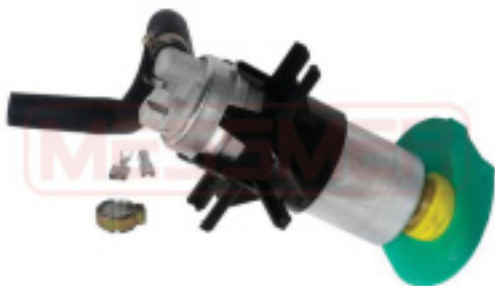

**AUDI**  
100, 200, 80, A6

**Note:** Cable Length [mm] : 730, Number of ports : 2, Operating Mode : Electric, Pressure [bar] : 6,5

Suitable to:

Used on:

**770033**

**BMW**  
16 14 1 179 415, 16 14 1 180 504, 16 14 1 182 842,  
16 14 1 182 985, 16 14 1 183 139  
**MARWAL**  
78 010 03  
**PIERBURG**  
7.22292.00.0, 7.22292.50.0, 7.50133.50.0