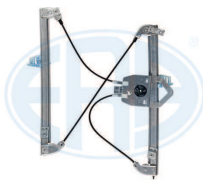

OEM

OEM

**XANTIA Break (X2)****01/98 - 04/03****490091**9221 E1,
9630001180Electric
Bowden**490090**

9222 F6

Electric
Bowden

CITROËN

XSARA (N1)**04/97 - 04/05****490093**9221 L3,
9643808080Electric
Without motor
Double Bowden
With Comfort Function**490092**9222 L1,
9643807980Electric
Without motor
Double Bowden
With Comfort Function**XSARA Box****09/00 - 03/05****490093**9221 L3,
9643808080Electric
Without motor
Double Bowden
With Comfort Function**490092**9222 L1,
9643807980Electric
Without motor
Double Bowden
With Comfort Function**XSARA Break (N2)****10/97 - 03/10****490093**9221 L3,
9643808080Electric
Without motor
Double Bowden
With Comfort Function**490092**9222 L1,
9643807980Electric
Without motor
Double Bowden
With Comfort Function**XSARA PICASSO (N68)****12/99 -****490095**