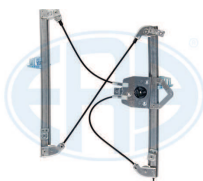

OEM

OEM

**XANTIA Break (X2)****01/98 - 04/03****490091**9221 E1,
9630001180Electric
Bowden**490090**

9222 F6

Electric
Bowden

CITROËN

XSARA (N1)**04/97 - 04/05****490093**9221 L3,
9643808080Electric
Without motor
Double Bowden
With Comfort Function**490092**9222 L1,
9643807980Electric
Without motor
Double Bowden
With Comfort Function**XSARA Box****09/00 - 03/05****490093**9221 L3,
9643808080Electric
Without motor
Double Bowden
With Comfort Function**490092**9222 L1,
9643807980Electric
Without motor
Double Bowden
With Comfort Function**XSARA Break (N2)****10/97 - 03/10****490093**9221 L3,
9643808080Electric
Without motor
Double Bowden
With Comfort Function**490092**9222 L1,
9643807980Electric
Without motor
Double Bowden
With Comfort Function**XSARA PICASSO (N68)****12/99 -****490095**