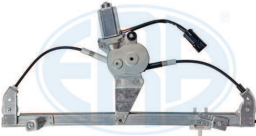

490514

61740202

Electric
Without motor
Bowden

FIAT

DOBLO (119)

03/01 -

490121

46751439,
46810619,
51718404