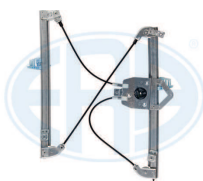

OEM

OEM

**XANTIA Break (X2)****01/98 - 04/03****490091**9221 E1,
9630001180Electric
Bowden**490090**

9222 F6

Electric
Bowden

CITROËN

XSARA (N1)**04/97 - 04/05****490093**9221 L3,
9643808080Electric
Without motor
Double Bowden
With Comfort Function**490092**9222 L1,
9643807980Electric
Without motor
Double Bowden
With Comfort Function**XSARA Box****09/00 - 03/05****490093**9221 L3,
9643808080Electric
Without motor
Double Bowden
With Comfort Function**490092**9222 L1,
9643807980Electric
Without motor
Double Bowden
With Comfort Function**XSARA Break (N2)****10/97 - 03/10****490093**9221 L3,
9643808080Electric
Without motor
Double Bowden
With Comfort Function**490092**9222 L1,
9643807980Electric
Without motor
Double Bowden
With Comfort Function**XSARA PICASSO (N68)****12/99 -****490095**