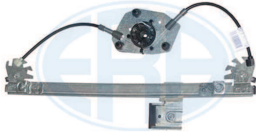

OEM

OEM

CROMA (194)

06/05 -

490515

61740203

Electric
Without motor
Bowden

490514

61740202

Electric
Without motor
Bowden

FIAT