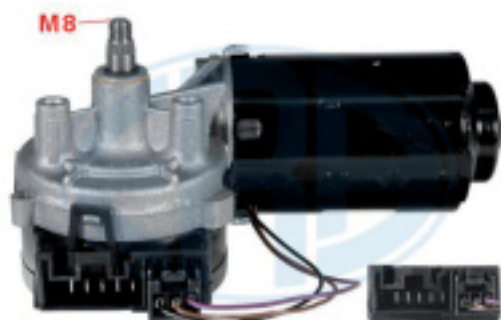

460036

FIAT
99488730
MAGNETI MARELLI
064342210010, TGE422L

FIAT
DUCATO

Note: Fitting Position : Front, Number of ports : 5, Voltage [V] : 12