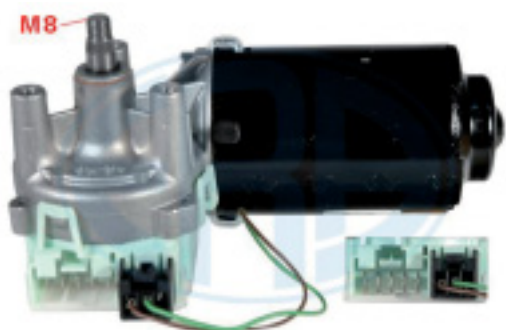

460027

FIAT
9942456
MAGNETI MARELLI
064342402010, TGE424B

FIAT
PANDA

Note: Fitting Position : Front, Number of ports : 5, Voltage [V] : 12