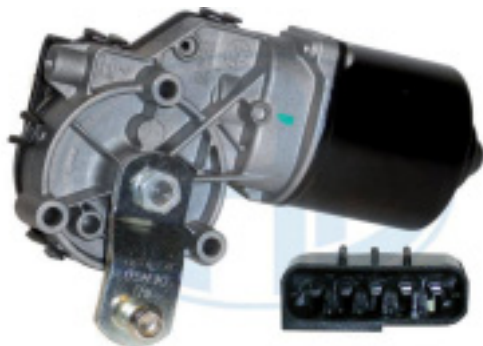

Suitable to:

Used on:

460071

FIAT
9949126
MAGNETI MARELLI
064343506010, TGE435F

ALFA ROMEO
145, 146

Note: Fitting Position : Front, Number of ports : 4, LHD

460072

FIAT
9948679, 9949141, 99491410, 9951286
MAGNETI MARELLI
064343420010, TGE434R, TGE434V

ALFA ROMEO
156
LANCIA
LYBRA

Note: Fitting Position : Front, Number of ports : 5

460073

DENSO
159200 7512
FIAT
77362588
MAGNETI MARELLI
064014009010, TGE5111M, TGEDM1

FIAT
IDEA
LANCIA
MUSA

Note: Fitting Position : Front, Number of ports : 5, LHD

460074

FIAT
46829571, 51846837, 51864399
MAGNETI MARELLI
064013005010, TGL350E

FIAT
PANDA

Note: Fitting Position : Rear, Number of ports : 3