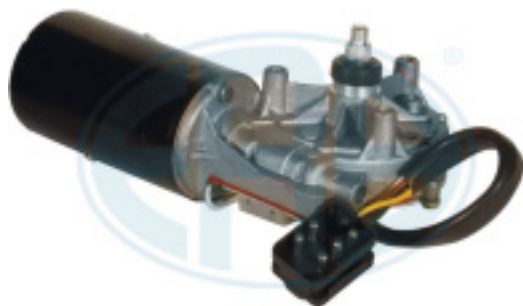

MERCEDES-BENZ
202 820 64 42, A 202 820 64 42
VALEO
403927

MERCEDES-BENZ
C-CLASS

Note: Fitting Position : Front, Number of ports : 5, RHD