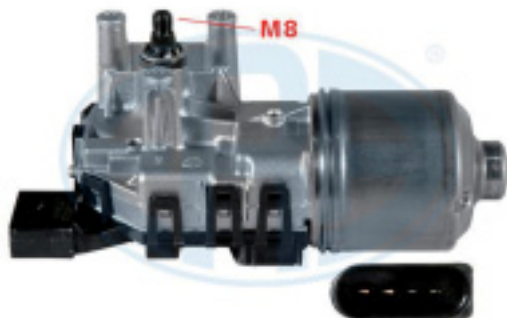

460000

BOSCH
0 390 241 533, 0 390 241 534
FIAT
77363822

Note: Fitting Position : Front, Number of ports : 4, Voltage [V] : 12