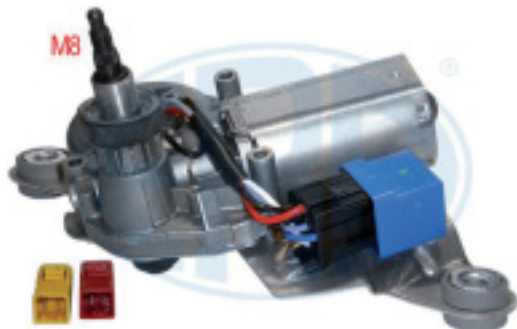

460058

CITROENPEUGEOT

6405 95
FIAT
9406405958
VALEO
579163

CITROËN

EVASION
FIAT
SCUDO, ULYSSE
LANCIA
ZETA
PEUGEOT
806

Note: Fitting Position : Rear, Number of ports : 4