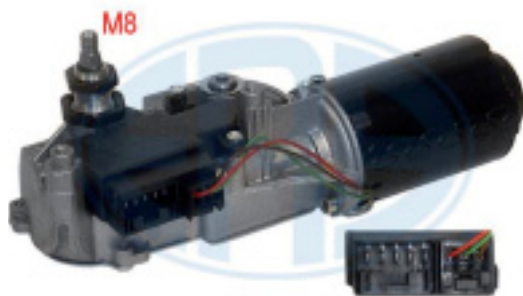

460062

FIAT
7799817, 77998170
MAGNETI MARELLI
064342640010, TGE426BA

FIAT
UNO

Note: Fitting Position : Front, Number of ports : 5