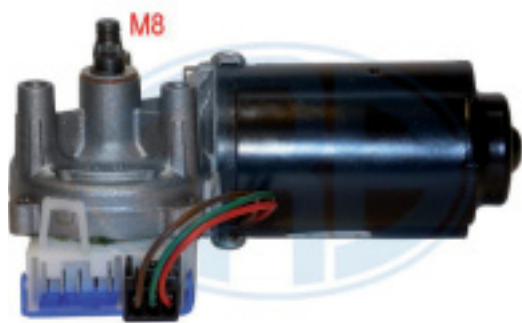

### 460070

**FIAT**  
9949310  
**MAGNETI MARELLI**  
064343417010, TGE434S

**ALFA ROMEO**  
156

**Note:** Fitting Position : Front, Number of ports : 6

Suitable to:

Used on:

**460071**

**FIAT**  
9949126  
**MAGNETI MARELLI**  
064343506010, TGE435F