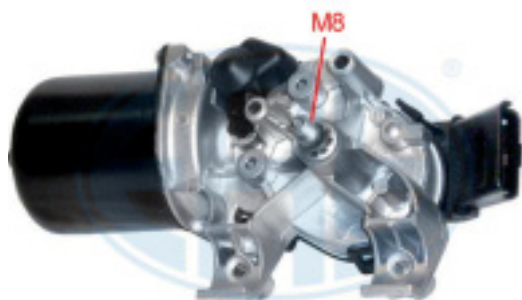

460049

RENAULT
77 01 061 590
VALEO
53567502, 579738

RENAULT
CLIO, CLIO Grandtour

Note: Fitting Position : Front, Number of ports : 4, LHD/RHD - Mounting holes with no thread, self tapping fixing bolts