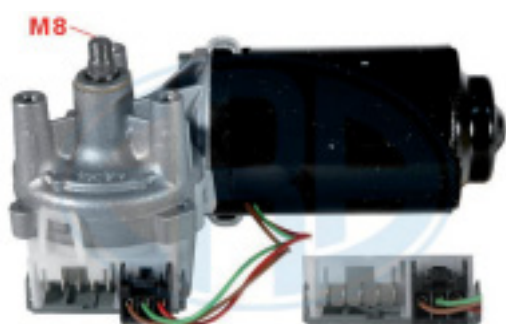

460026

FIAT
9949162, 9949393
MAGNETI MARELLI
064342404010, TGE424D

FIAT
SEICENTO

Note: Fitting Position : Front, Number of ports : 5, Voltage [V] : 12