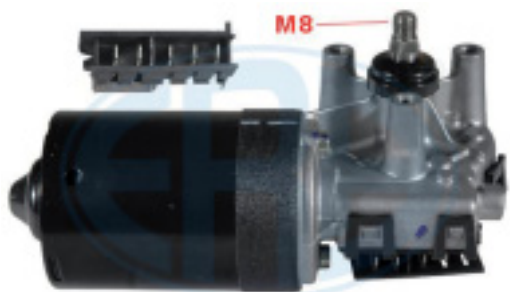

BOSCH
0 390 241 448, F 006 B20 051
FORD
1345897, 1379887, 97KB 17B571 AC, 97KB 17B571 AD

FORD
KA, STREET KA

Note: Fitting Position : Front, Number of ports : 5, Voltage [V] : 12

460006