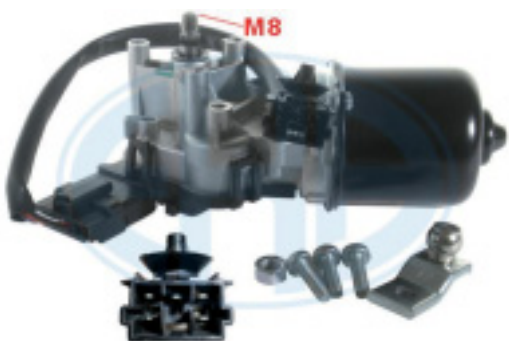

CHEVROLET
964 347 30
DAEWOO
964 347 30
GENERAL MOTORS
96 442 580

CHEVROLET
LACETTI

Note: Fitting Position : Front, Number of ports : 7, Voltage [V] : 12

460015