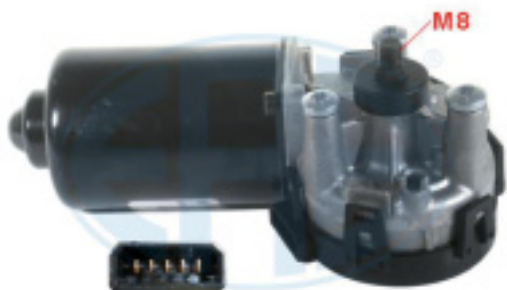

460022

BOSCH
0 390 241 152, 0 390 241 154, 0 390 241 163,
0 390 241 164, 0 390 241 177, 0 390 241 180,
1 397 220 278, 1 397 220 279
VW
6K0 955 119, 6X0 955 119

SEAT
AROSA, CORDOBA, IBIZA, INCA, TOLEDO
VW
CADDY, LUPO, POLO, POLO PLAYA

Note: Fitting Position : Front, Number of ports : 5, Voltage [V] : 12