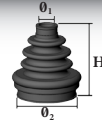

ELASTIC KITS AND THEIR APPLICATIONS

500027E

Ø₁ 23 mm
Ø₂ 85 mm
H 104 mm

PEUGEOT	106 II	W
SEAT	FURA	W
SEAT	IBIZA I	W
SEAT	MALAGA	W
SEAT	MARBELLA	W
SEAT	PANDA	W
SEAT	RONDA	W
SEAT	TERRA/CERRADA	W

500045E

Ø₁ 20 mm
Ø₂ 78 mm
H 85 mm