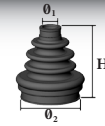

ELASTIC KITS AND THEIR APPLICATIONS

RENAULT	CLIO I	W
RENAULT	ESPACE I	W
RENAULT	R19 I	W
RENAULT	R19 II	W
RENAULT	R21	W
RENAULT	R25	W
RENAULT	R30	W
RENAULT	TRAFIC	W
SEAT	CORDOBA I	W
SEAT	IBIZA II	W
SKODA	SUPERB	W
VAUXHALL	ASTRA D	W
VAUXHALL	ASTRA E	W
VAUXHALL	ASTRA F	W
VAUXHALL	BELMONT	W
VAUXHALL	CAVALIER	W
VOLKSWAGEN	CORRADO	W