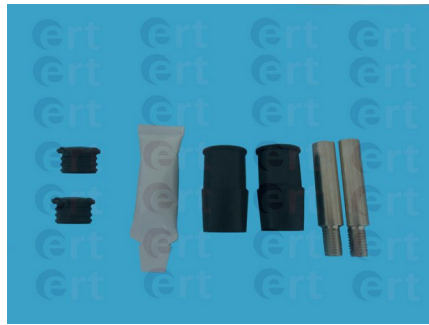

CALIPER GUIDES KITS

VOLVO

410031

OJD: 1306X

Front Caliper

850, 440 K, 460 L, 480 E, C70,
S40, S40 II, S60, S70, S80, V50,
V70 II, XC70, XC90

VERSION: ATE