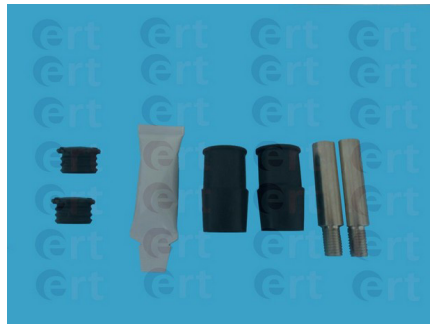

CALIPER GUIDES KITS

CHRYSLER

410031

OJD: 1306X

Front Caliper

CROSSFIRE, VOYAGER IV,
VOYAGER

VERSION: ATE