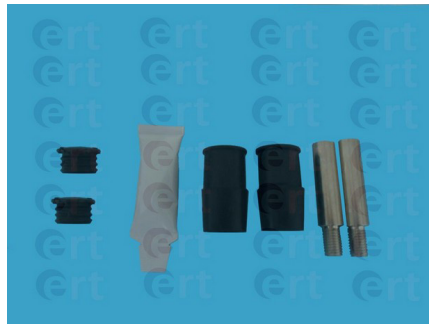

CALIPER GUIDES KITS

SEAT

410031

OJD: 1306X

Front Caliper

IBIZA II, IBIZA III, IBIZA IV,
LEON, TOLEDO I, TOLEDO II,
ALTEA, TOLEDO III, ALHAM-
BRA, AROSA, CORDOBA

VERSION: ATE