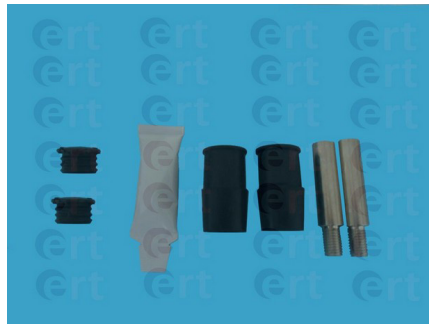

CALIPER GUIDES KITS

HONDA

410031

OJD: 1306X

Front Caliper

ACCORD VIII, ACCORD IX

VERSION: ATE