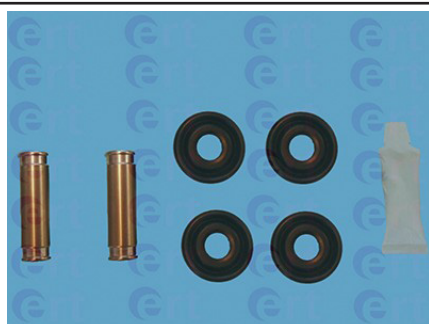

410067
OJD: 1338X

VERSION: TOKICO

Front Caliper

MICRA, MARCH