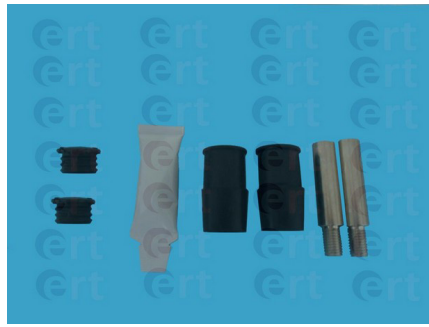

CALIPER GUIDES KITS

AUDI

410031

OJD: 1306X

Front Caliper

80, 100, 200, A1, A2, A3,
A3 QUATTRO, A4, A5 (8T3),
A5 (8TA), A5 (8F7), A6, A8,
COUPE, TT, ALLROAD, Q3

VERSION: ATE