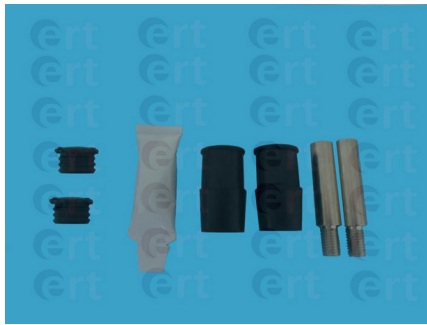

CALIPER GUIDES KITS

NISSAN

410031
OJD: 1306X

VERSION: ATE

Front Caliper

PRIMERA