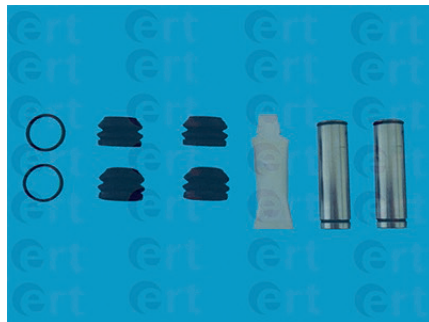

410041

OJD: 1330X

VERSION: BENDIX

Rear Caliper

CR-V, LEGEND, SHUTTLE,
STREAM, FR-V, ACCORD VIII