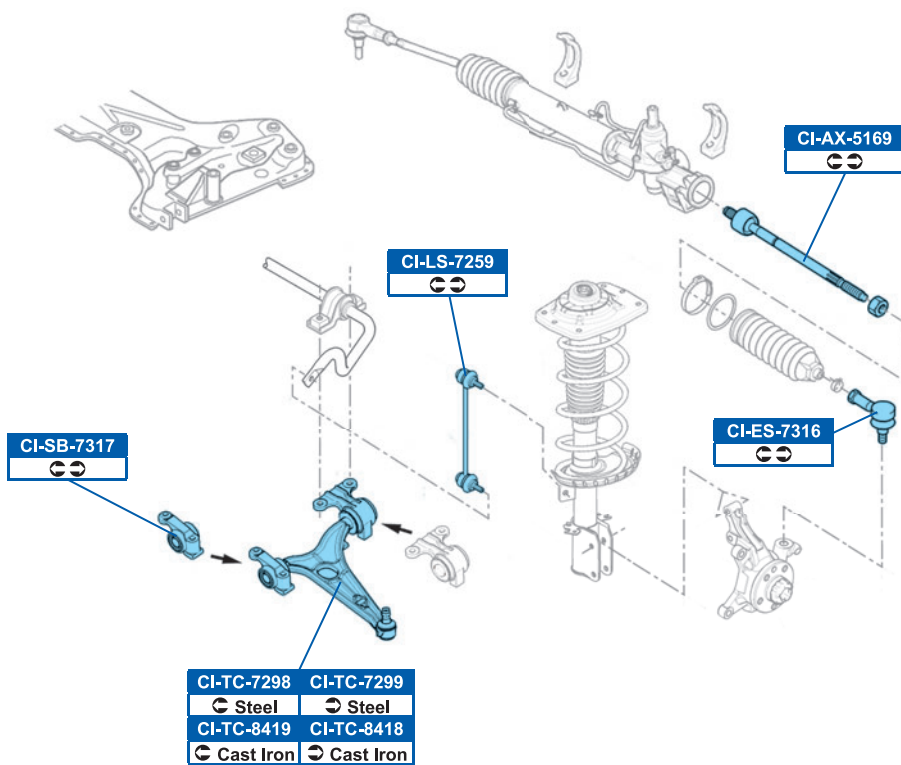

DDF1181

272x12mm

FSB535

256x61mm

FVR1771	DDF1601
✓ Rear	Ø 280mm
FVR1771	DDF1615
✓ Rear	Ø 304mm

FVR1772	DDF1602
✓ Rear	
FSB513	
✓ Rear	

CI-AX-5169

3812F0