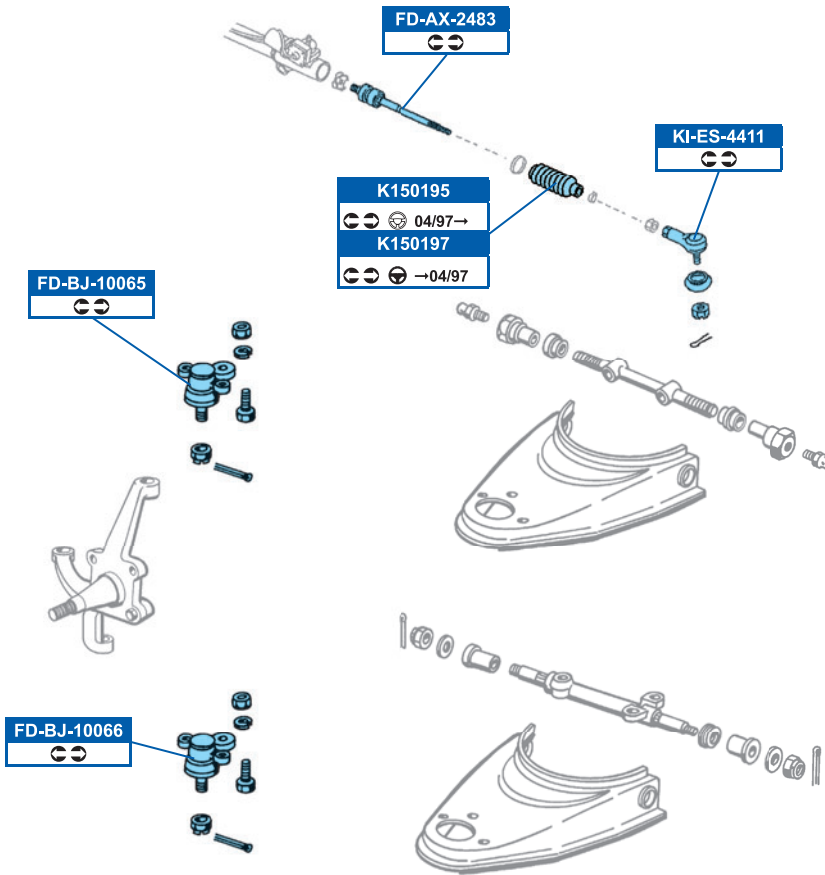

145,0x58,5x14,86mm

DDF1398

256x24mm

FSB684

295x54mm

MAZDA

E-SERIE Box (SR2) 01/84→07/04

E-SERIE Bus (SR1) 01/84→05/94