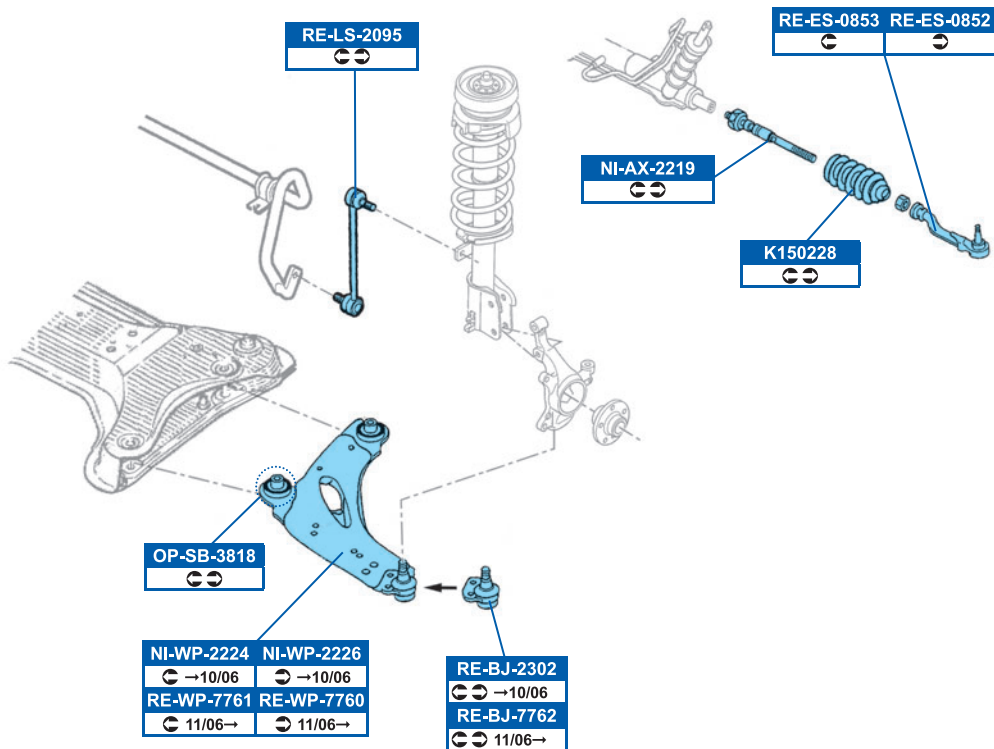

277x26mm

DDF601

260x26mm

DDF1626

300x28mm

NISSAN

PRIMASTAR Box (X83) 09/02→

PRIMASTAR Bus (X83) 09/02→