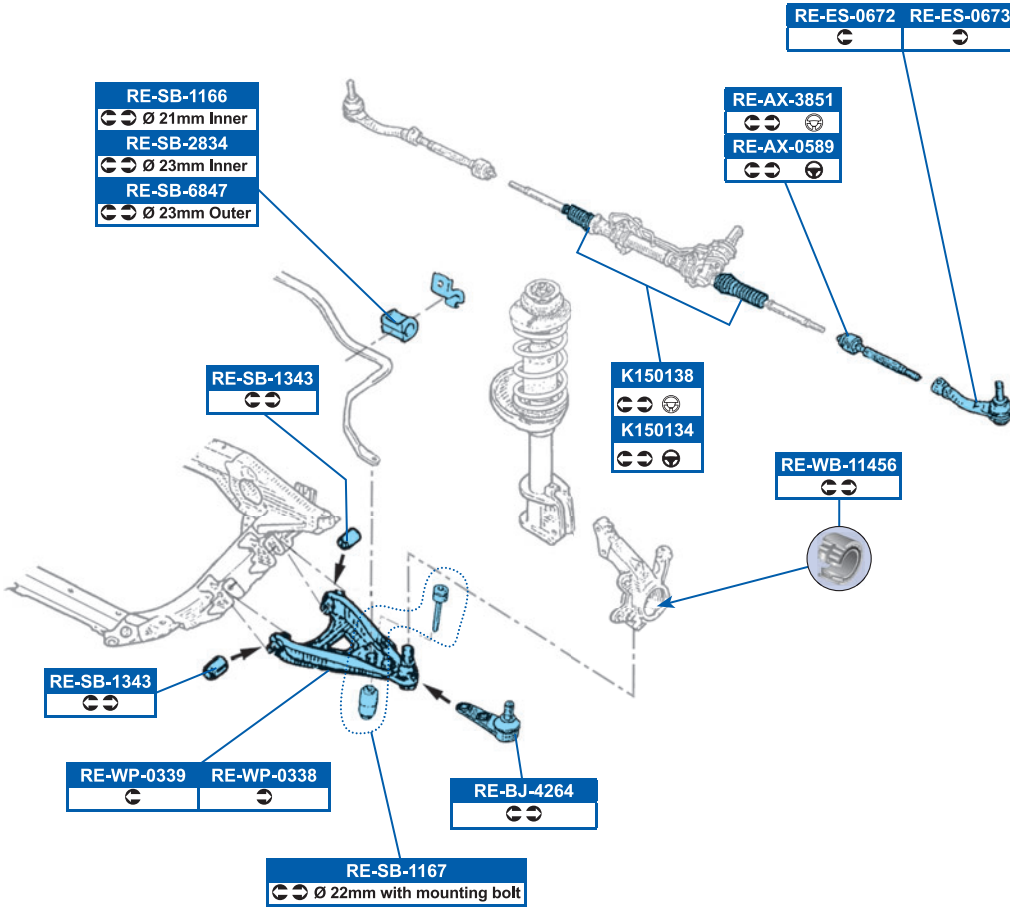

FDB1135	DDF158
X ABS	
FDB1135	DDF1096
✓ ABS