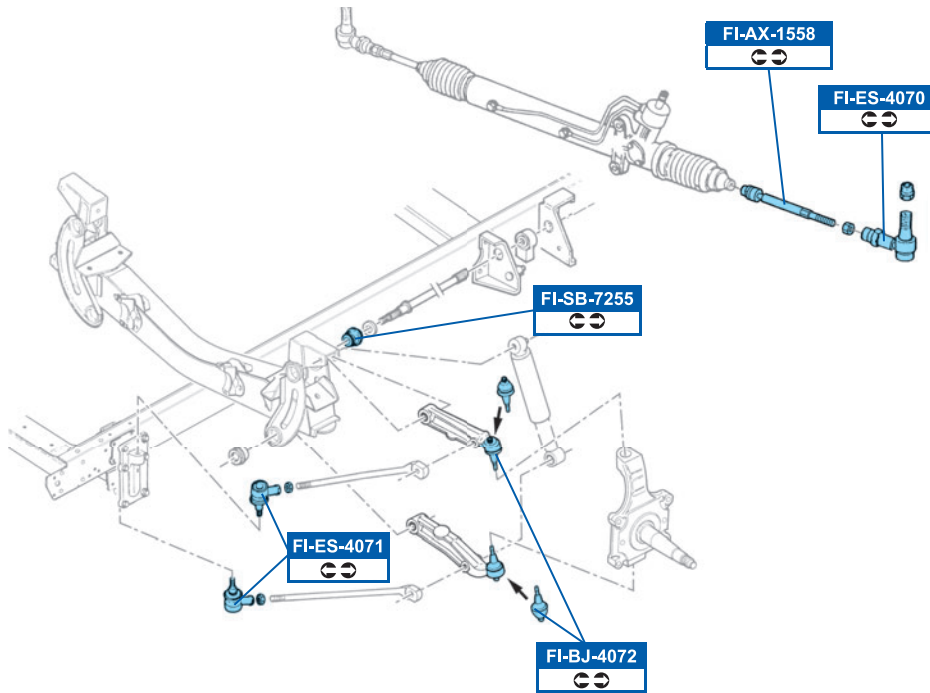

IVECO

DAILY I Box Body / Estate 01/78→08/98

DAILY I Bus 06/90→12/96

DAILY I Dumptruck 01/89→08/98

DAILY I Flatbed / Chassis 01/78→08/98

FVR511	DDF089 / DDF254
Brembo 05/86→12/89 X Turbo 30-8, 35-8, 35-10,40-8	
FVR543	-
LKH 05/86→12/89 X Turbo 30-8, 35-8, 35-10	
FVR655 / FVR713	DDF089 / DDF254
Brembo 01/90→05/96 X Turbo 30-8, 35-8, 35-10,35-12, 40-8	
FVR656	FCR234A
LKH 01/90→05/96 X Turbo 30-8, 35-8, 35-10,35-12, 40-8	
FVR492	FCR104A
LKH →05/96 X Turbo 40-10, 45-10, 49-10	
FVR516	FCR104A
LKH →05/96 ✓ Turbo 40-8, 45-10, 49-10	
FVR709	FCR104A
LKH →05/96 ✓ Turbo 35-12, 40-10, 45-10, 45-12, 49-10, 49-12	
FVR852	FCR133A
LKH →05/96 59-12	
FVR1102	FCR139A
Brembo 05/96→	
FVR1353	DDF089
Brembo 05/96→ 30-8, 35-8, 35-10	
FVR1351	FCR104A
LKH 05/96→ 35-12, 40-10, 45-10, 45-12, 49-12	
FVR1350	-
LKH 05/96→ 59-12