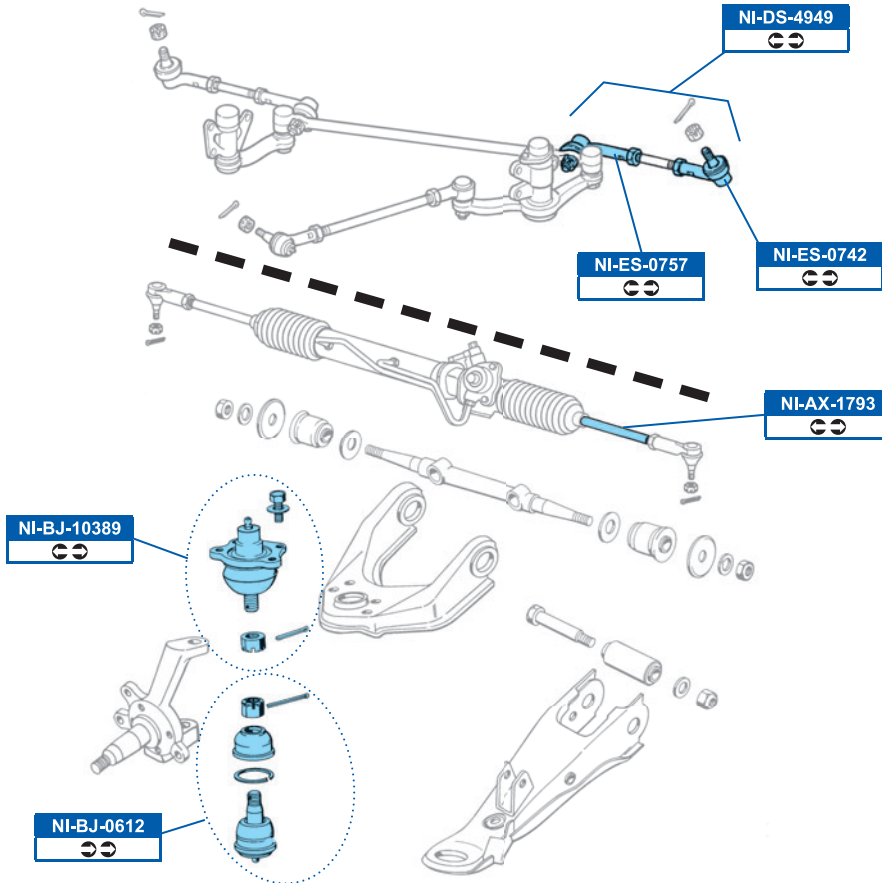

95x57x17mm

DDF1204

305x28mm

DDF1498

280x12mm

NISSAN

URVAN Box (E24) 06/86→05/97

URVAN Bus (E24) 06/86→05/97