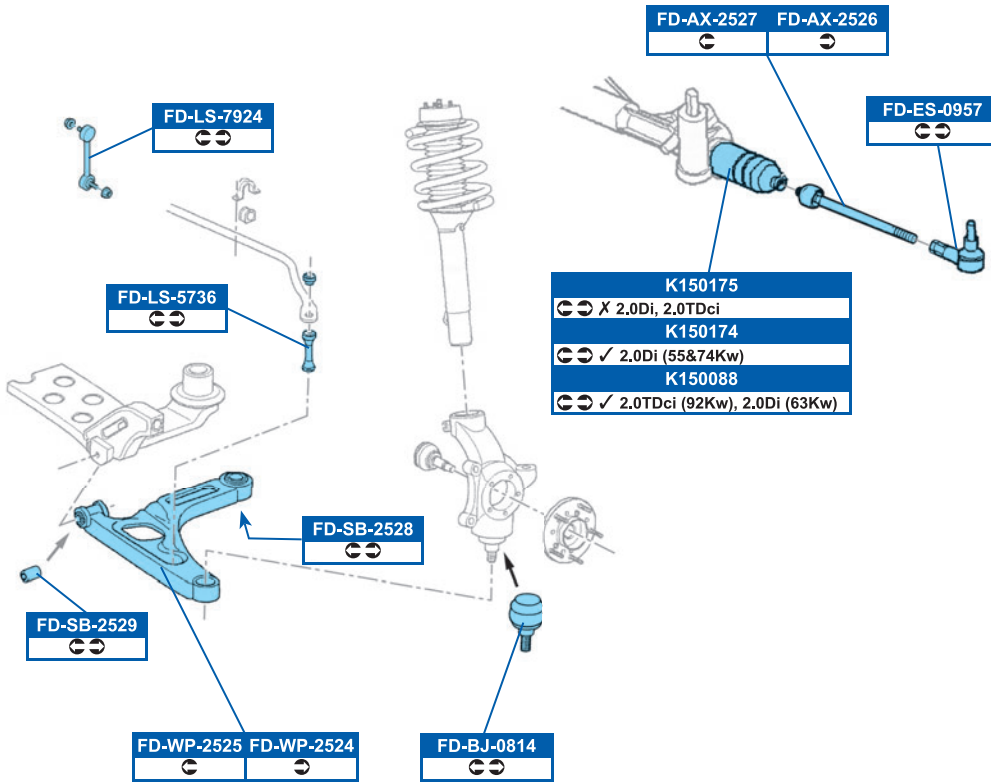

FORD

TRANSIT Box (FA_) 01/00→05/06

TRANSIT Bus (FD_ , FB_ , FS_ , FZ_ , FC_) 01/00→05/06

TRANSIT Flatbed / Chassis (FM_ , FN_) 01/00→05/06

FVR1461	DDF1113
FWD	
FVR1381	DDF1112
RWD