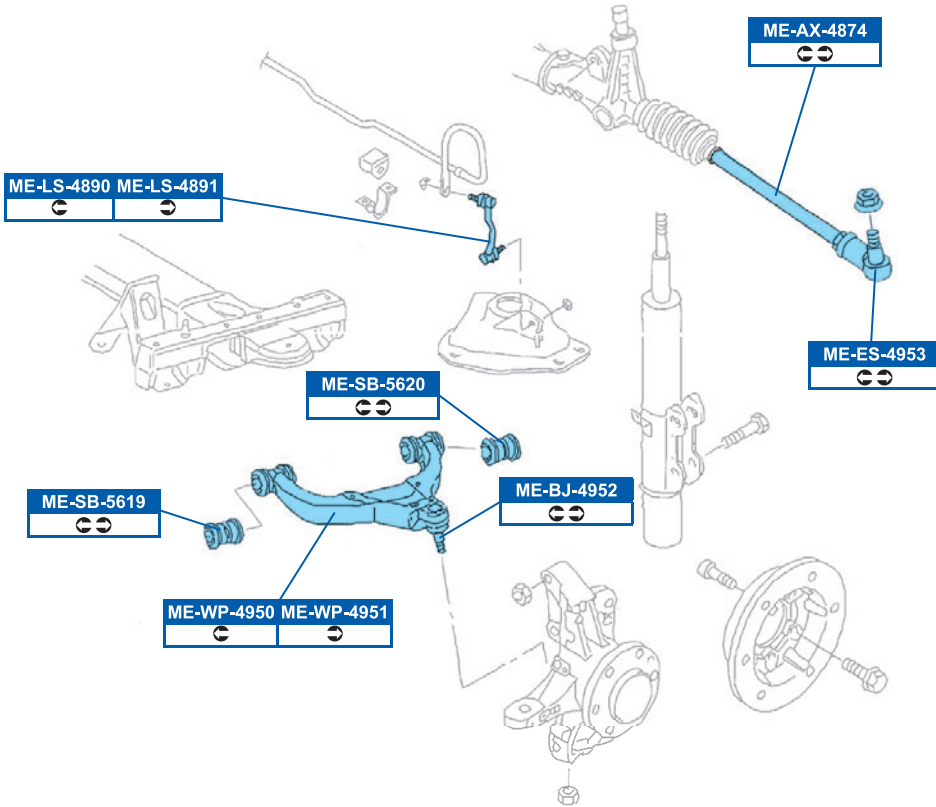

DDF1305

312x25mm

CRAFTER 30-35 Bus (2E_) 04/06→

CRAFTER 30-50 Box (2E_) 04/06→

CRAFTER 30-50 Flatbed / Chassis (2F_) 04/06→

FVR1778	FCR310A
✓ 3T, 3.5T	
FVR1777	FCR310A
✓ 5T	

FVR1870	FCR311A
✓ 3T, 3.5T	
FVR1779	FCR312A
✓ 5T	
FSB4001	
Handbrake	