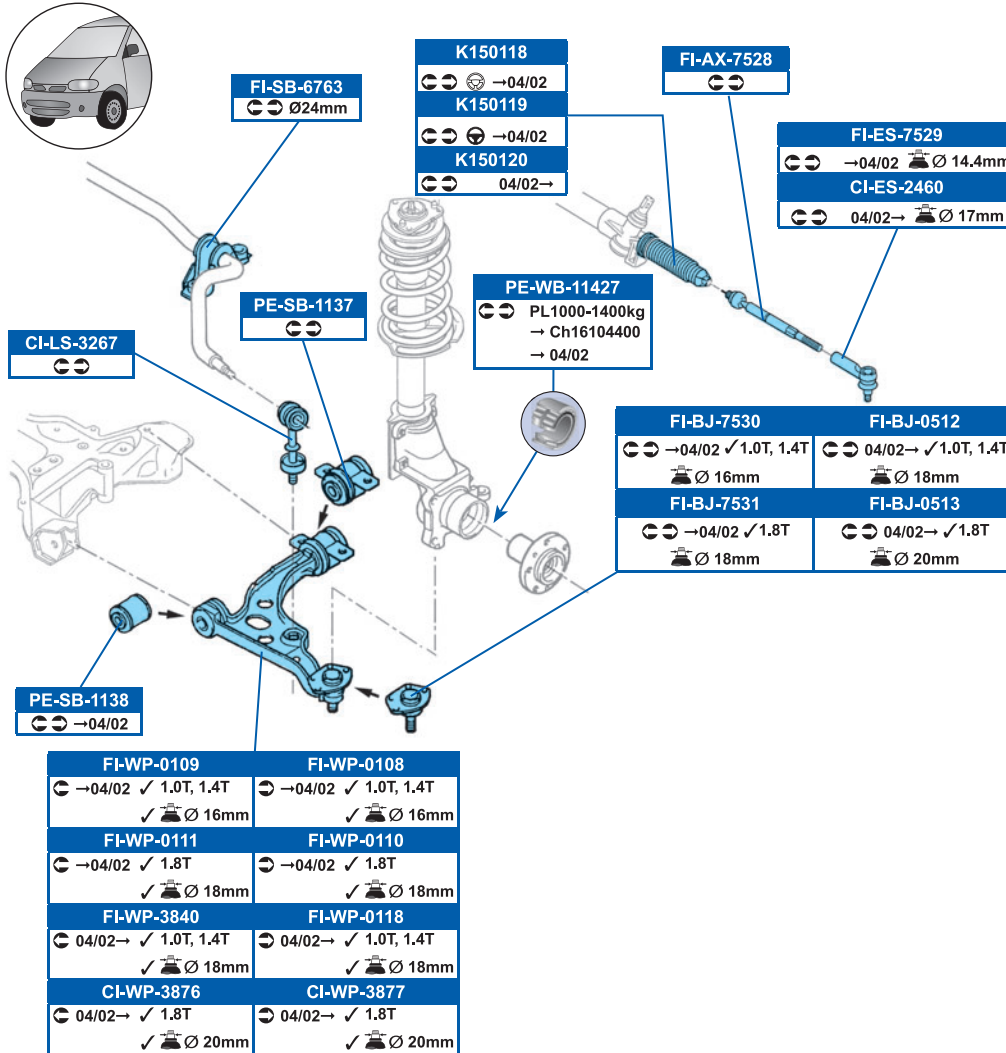

DUCATO Bus (230) 03/94→04/02

DUCATO Bus (244, Z_) 04/02→

FVR967	DDF758
✓ 1.0T, 1.4T →10/99 TRW	
	DDF767
FVR968	DDF768
✓ 1.8T→10/99 TRW	
FVR1396	DDF758
✓ 1.0T, 1.4T 11/99→08/01 TRW	
	DDF767
FVR1397	DDF768
✓ 1.8T 11/99→08/01 TRW	
FVR1478	DDF1170
✓ 1.0T, 1.4T 09/01→ Brembo	
FVR1479	DDF1171
✓ 1.8T 09/01→ Brembo	