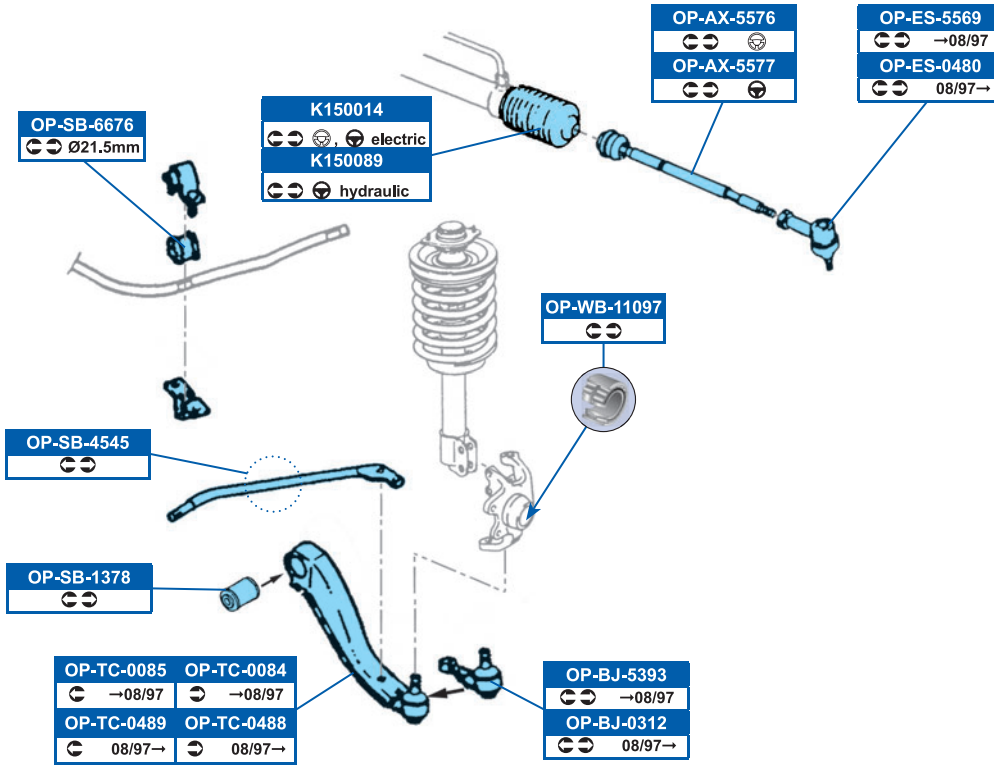

FDB1640 23832

155.1/156.3x70.1/76x20.4mm

VAUXHALL

COMBO Mk I (B) 07/94→10/01

FDB732	DDF151
All models	

FSB199
All models

K150014

0902826, 26010029, 902826, 902827