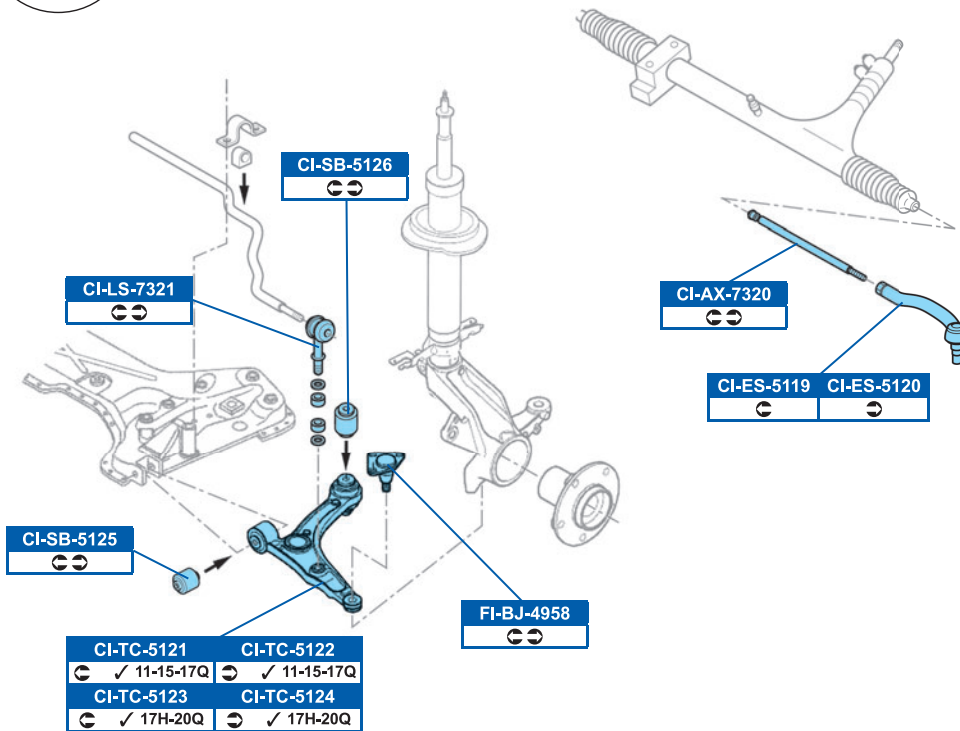

FSB534

254x57x4.5mm

CITROËN

JUMPER Box 04/06→

JUMPER Bus 04/06→

JUMPER Flatbed / Chassis 04/06→

FVR1923	DDF1170
✓ 1.1, 1.5T Ø15" →12/08	
FVR1923	DDF1809
✓ 1.1, 1.5T Ø15" 01/09→	
FVR1924	DDF1800
✓ 1.7T Ø15"	
FVR1925	DDF1171
✓ 1.7T Ø16"	
FVR1926	DDF1718
✓ 2.0T	