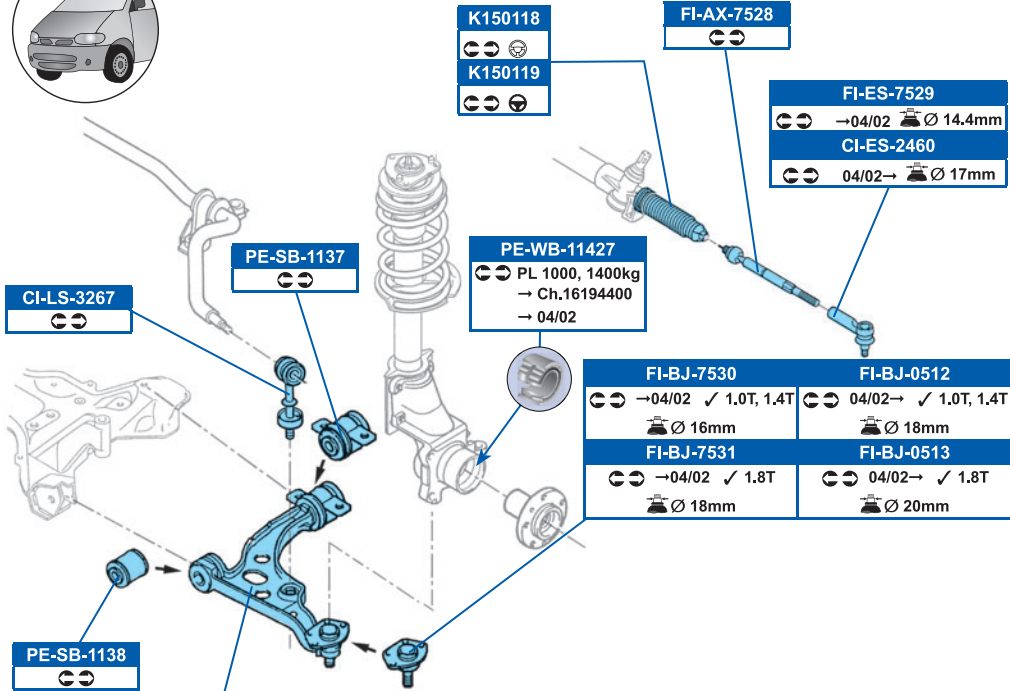

PEUGEOT

BOXER Box (230L) 03/94→04/02

BOXER Box (244) 04/02→

BOXER Bus (230P) 03/94→04/02

BOXER Bus (244, Z_) 04/02→

BOXER Flatbed / Chassis (244) 12/01→

BOXER Flatbed / Chassis (ZCT_) 03/94→04/02

FI-WP-0109 ↻ →04/02 ✓ 1.0T, 1.4T ✓ Ø 16mm	FI-WP-0108 ↻ →04/02 ✓ 1.0T, 1.4T ✓ Ø 16mm
FI-WP-0111 ↻ →04/02 ✓ 1.8T ✓ Ø 18mm	FI-WP-0110 ↻ →04/02 ✓ 1.8T ✓ Ø 18mm
FI-WP-3840 ↻ 04/02→ ✓ 1.0T, 1.4T ✓ Ø 18mm	FI-WP-0118 ↻ 04/02→ ✓ 1.0T, 1.4T ✓ Ø 18mm
CI-WP-3876 ↻ 04/02→ ✓ 1.8T ✓ Ø 20mm	CI-WP-3877 ↻ 04/02→ ✓ 1.8T ✓ Ø 20mm

FVR967	DDF758
✓ 1.0T, 1.4T →10/99 TRW	DDF767
FVR968	DDF768
✓ 1.8T→10/99 TRW	
FVR1396	DDF758
✓ 1.0T, 1.4T 11/99→08/01 TRW	DDF767
FVR1397	DDF768
✓ 1.8T 11/99→08/01 TRW	
FVR1478	DDF1170
✓ 1.0T, 1.4T 09/01→ Brembo	
FVR1479	DDF1171
✓ 1.8T 09/01→ Brembo