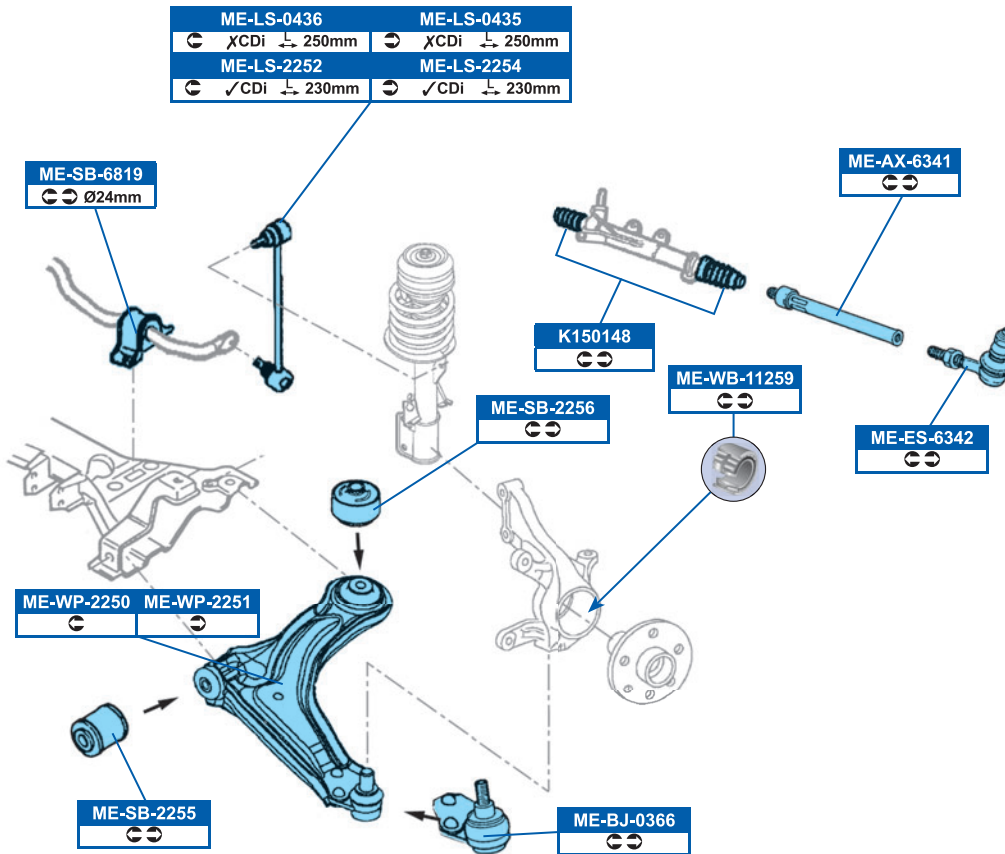

MERCEDES-BENZ

VITO Box (638) 03/97→07/03

VITO Bus (638) 02/96→07/03

FVR1038	DDF1674
ATE	
FVR1304	DDF860
Bosch