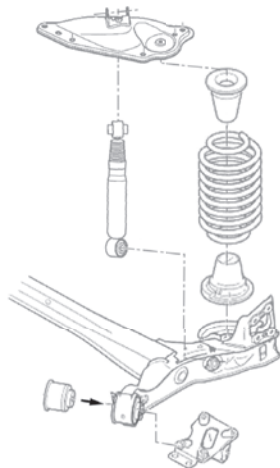

247x9mm

FSB567

229x42x5mm

PEUGEOT

PARTNER Box 04/08→

FDB1971	DDF1152
All models	

FDB4250	-
All models	

CI-LS-7236