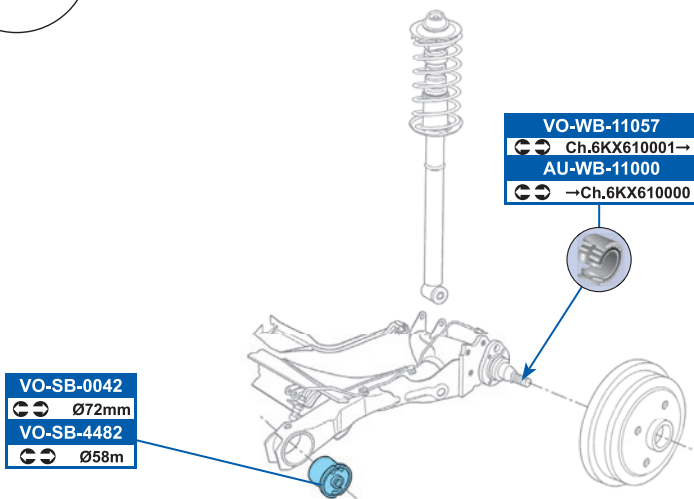

166,6x73,0x19,7mm

FWI278

189mm

→ FVR1876, FVR1879

FDB1072	DDF795
KH	
FDB1101	DDF795
Ate	
FDB1072	DDF812
KH	
FDB1101	DDF812
Ate	

FDB1788	DDF137
✓ Rear →ch.6NXY379991	
FDB1788	DDF1233
✓ Rear ch.6NXY379992	
FSB191	
Ø180mm X ABS	
FSB408	
Ø200mm ✓ ABS	