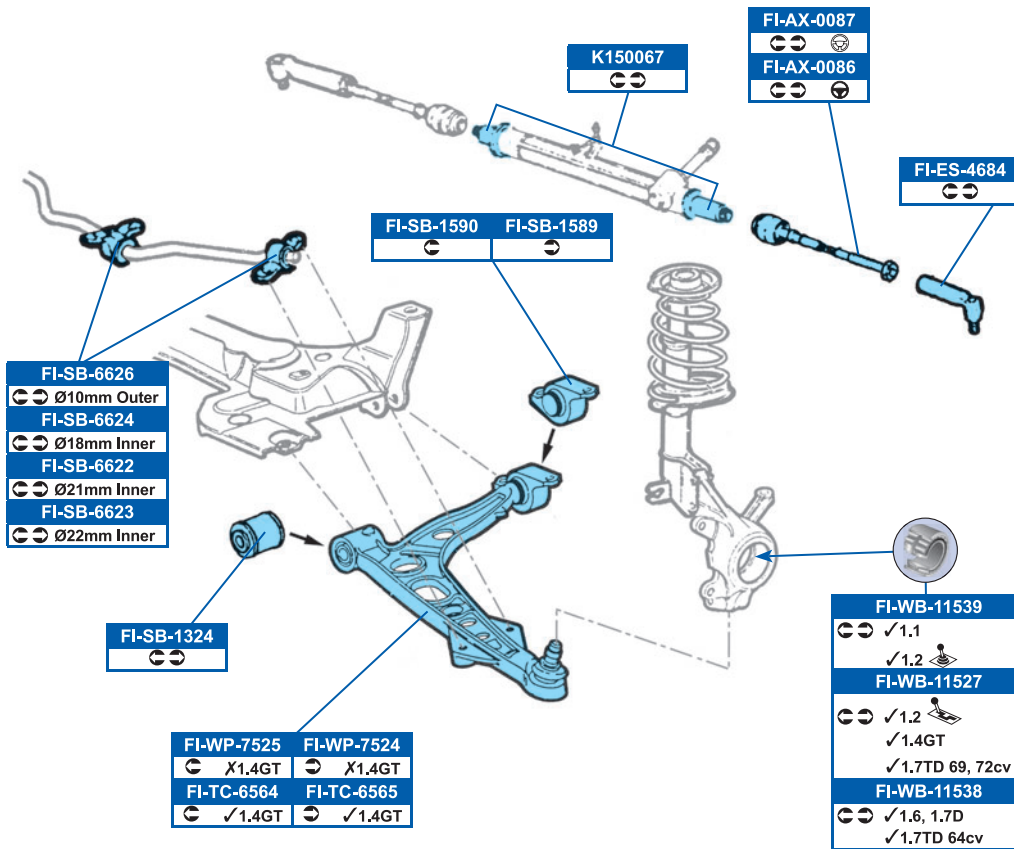

122.8x51.6x17.8mm

24072

FI-WB-11547

71714466, 71714467

DDF140

240x11mm

FDB370	DDF140
TRW	
FDB925	DDF141
BDX	
FDB1160	DDF141
Ate ✓ 1.7TD	

FDB1113	DDF140
✓ Rear	
FSB263	
✓ Rear	
FSB477	
✓ Rear	