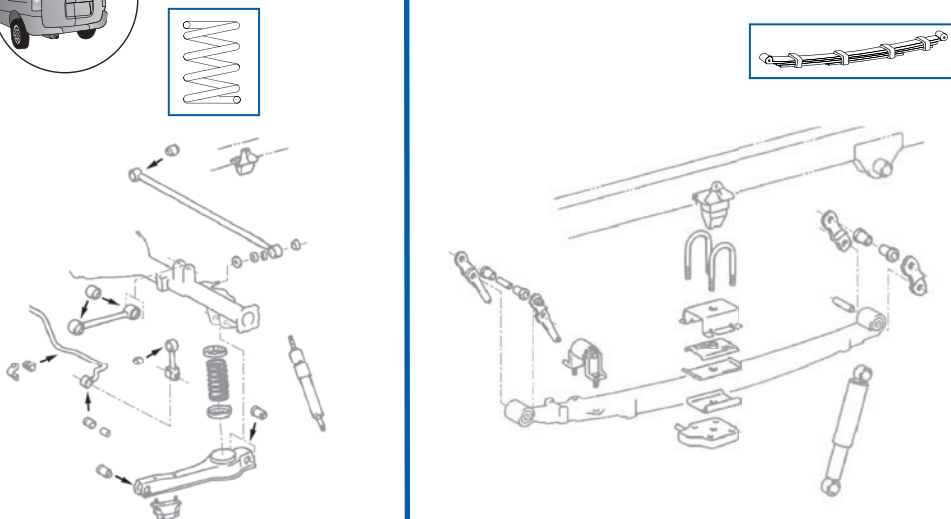

HIACE IV Box 08/95→

HIACE IV Wagon 08/95→08/06

	
FVR1884	DDF991
X 4x4	
FVR1884	DDF1441
✓ 4x4	

FSB563
All models

TO-AX-7874

DDF991

285x28mm

TO-BJ-10032