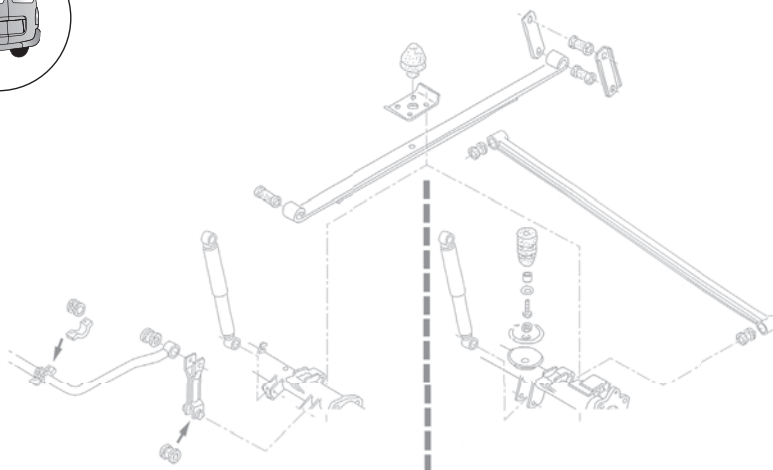

LT 40-55 | Box (291-512) 04/75→06/96

LT 40-55 | Flatbed / Chassis (293-909) 04/75→06/96

FVR129	DDF076
ATE →02/81	
FVR129	DDF058
ATE 03/81→	
FVR239	-
Perrot ✓ Syncro	

FSB83
LT28-31 →02/80
FSB279
LT28-31 03/80→ LT35
FSB180
LT35
FSB531
LT35