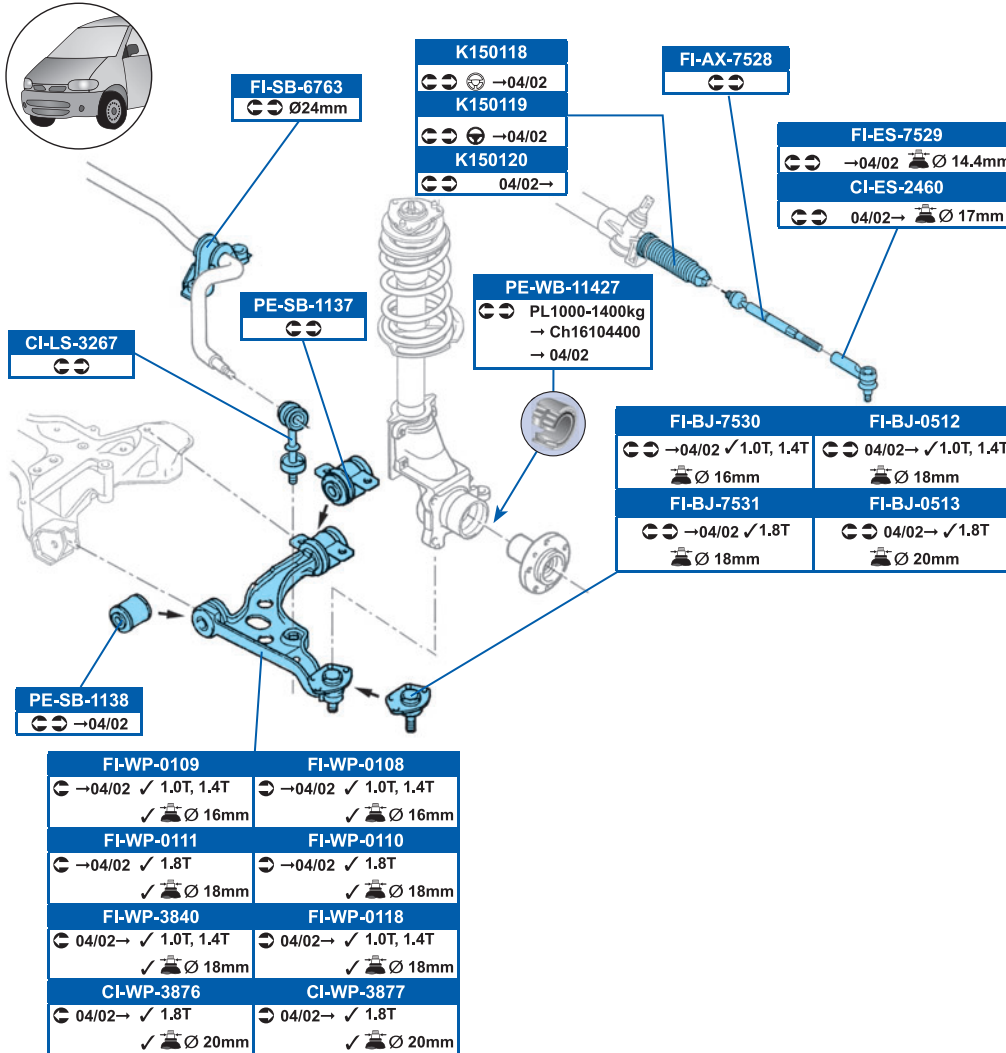

DUCATO Bus (244, Z_) 04/02→

FVR967	DDF758
✓ 1.0T, 1.4T →10/99 TRW	DDF767
FVR968	DDF768
✓ 1.8T→10/99 TRW	
FVR1396	DDF758
✓ 1.0T, 1.4T 11/99→08/01 TRW	DDF767
FVR1397	DDF768
✓ 1.8T 11/99→08/01 TRW	
FVR1478	DDF1170
✓ 1.0T, 1.4T 09/01→ Brembo	
FVR1479	DDF1171
✓ 1.8T 09/01→ Brembo	