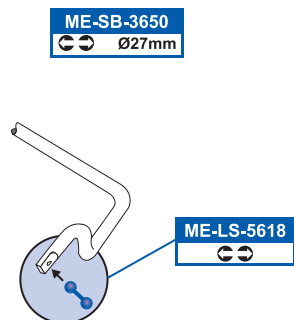

DDF1305

312x25mm

CRAFTER 30-35 Bus (2E_) 04/06→

CRAFTER 30-50 Box (2E_) 04/06→

CRAFTER 30-50 Flatbed / Chassis (2F_) 04/06→

FVR1778	FCR310A
✓ 3T, 3.5T	
FVR1777	FCR310A
✓ 5T	

FVR1870	FCR311A
✓ 3T, 3.5T	
FVR1779	FCR312A
✓ 5T	
FSB4001	
Handbrake	