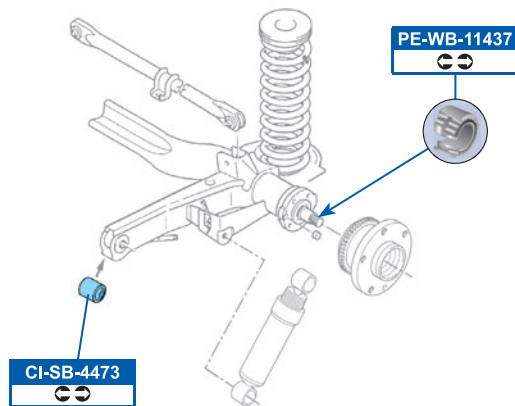

185x32mm

FIAT

SCUDO Box (220L) 02/96→

FVR1002	DDF842
✓ 815Kg → 08/03	
FVR1000	DDF760
✓ 900Kg → 08/03	
FDB1556	DDF1165
09/03 →	

FDB1083	DDF1181
✓ Rear	
FSB535	
✓ Rear	

CI-ES-2466

405912

CI-SB-4473