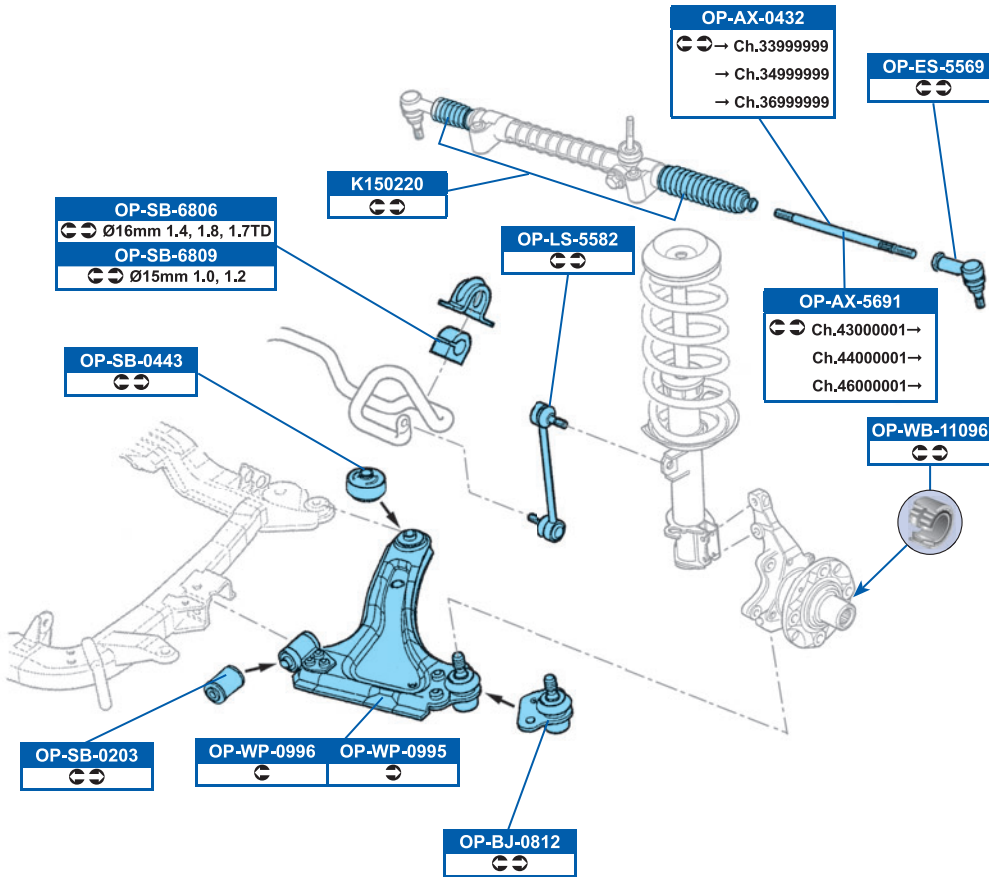

FDB1424	DDF1131
TRW	4 holes →07/04
FDB1640	DDF1236
ATE	4 holes 08/04→
FDB1640	DDF1042
ATE	
5 holes	

FDB1521	DDF1313
✓ Rear	
	4 holes
FDB1521	DDF1044
✓ Rear	
	5 holes
FSB545	
✓ Rear ()	Ø230mm
FSB335	
✓ Rear ()	Ø200mm