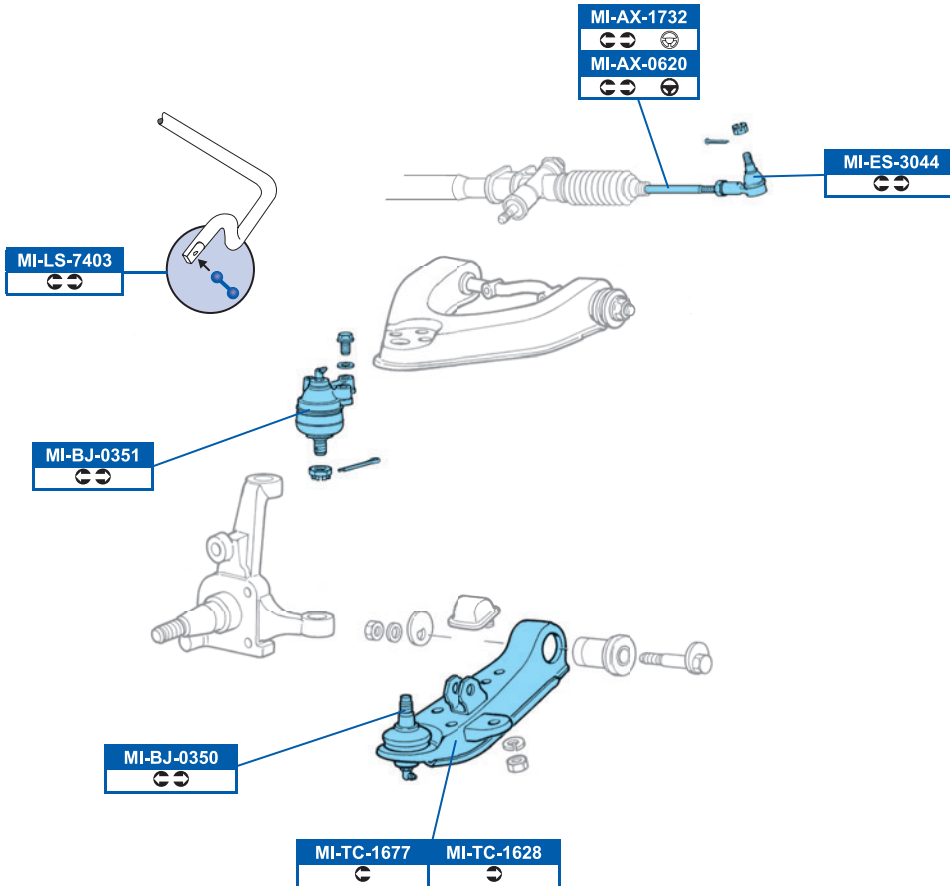

MB241171, MB315775

DDF459

259x22mm

MITSUBISHI

L 300 Box (P0_W, P1_W) 11/86→08/97

L 300 Bus (P0_W, P1_W, P2_W) 11/86→

L 300 Flatbed / Chassis (P1_T) 04/94→

FDB556	DDF349
Sumitomo Ø255mm	
FDB556	DDF461
Sumitomo Ø258mm	