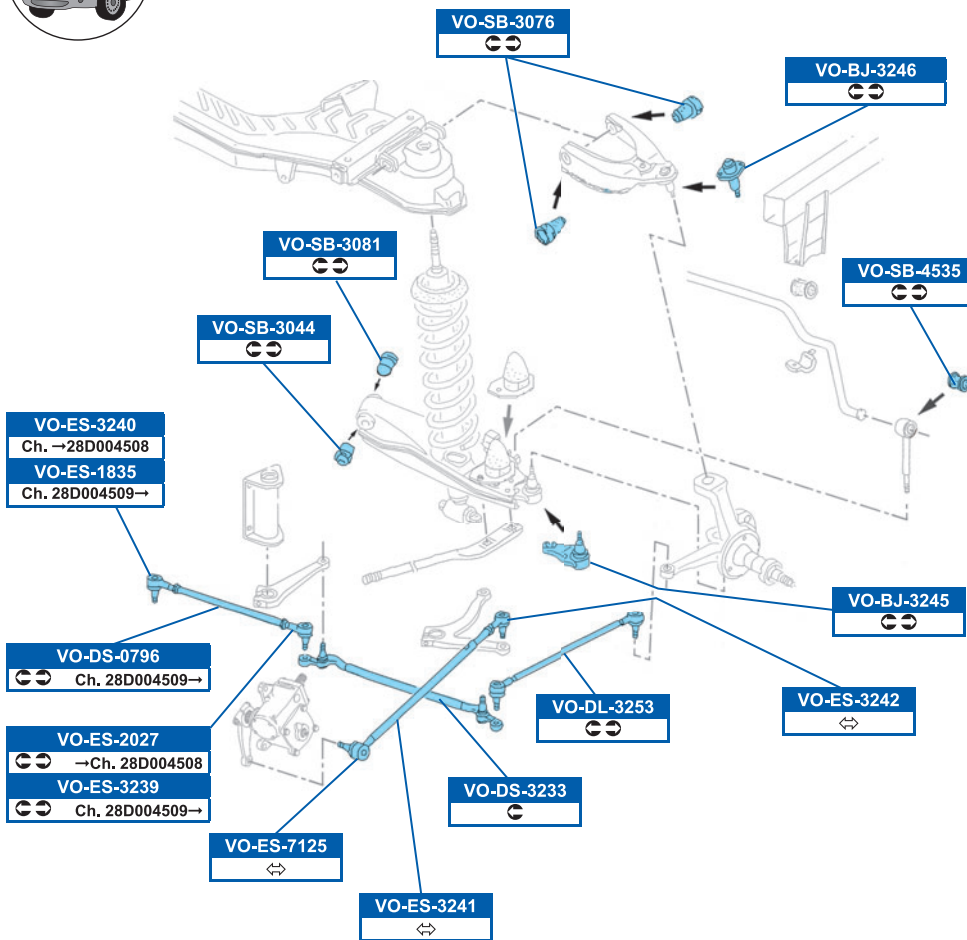

LT 40-55 | Box (291-512) 04/75→06/96

LT 40-55 | Flatbed / Chassis (293-909) 04/75→06/96

FVR129	DDF076
ATE →02/81	
FVR129	DDF058
ATE 03/81→	
FVR239	-
Perrot ✓ Syncro	

FSB83
LT28-31 →02/80
FSB279
LT28-31 03/80→ LT35
FSB180
LT35
FSB531
LT35