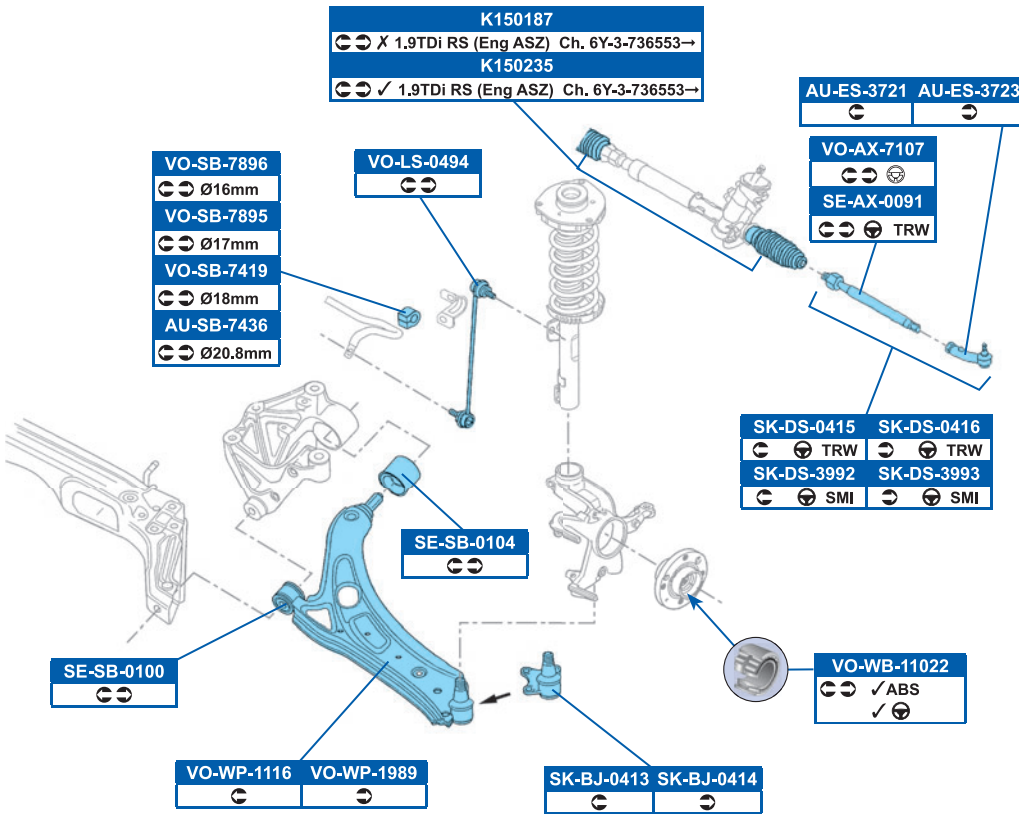

FDB1101	DDF1164
Ate - PR 1LM, 1LB (+9U0) X	
FDB1634	DDF1164
Ate - PR 1LM, 1LB (+9U1) ✓	
FDB1094	DDF927
Ate - PR 1LQ, 1LR (+9U0) X	
FDB1398	DDF927
Ate - PR 1LQ, 1LR (+9U1) ✓	
FDB1419	DDF1221
TRW - PR 1LN, 1LP, 1ZH (+9U0) X	
FDB1662	DDF1221
TRW - PR 1LN, 1LP, 1ZH (+9U1) ✓