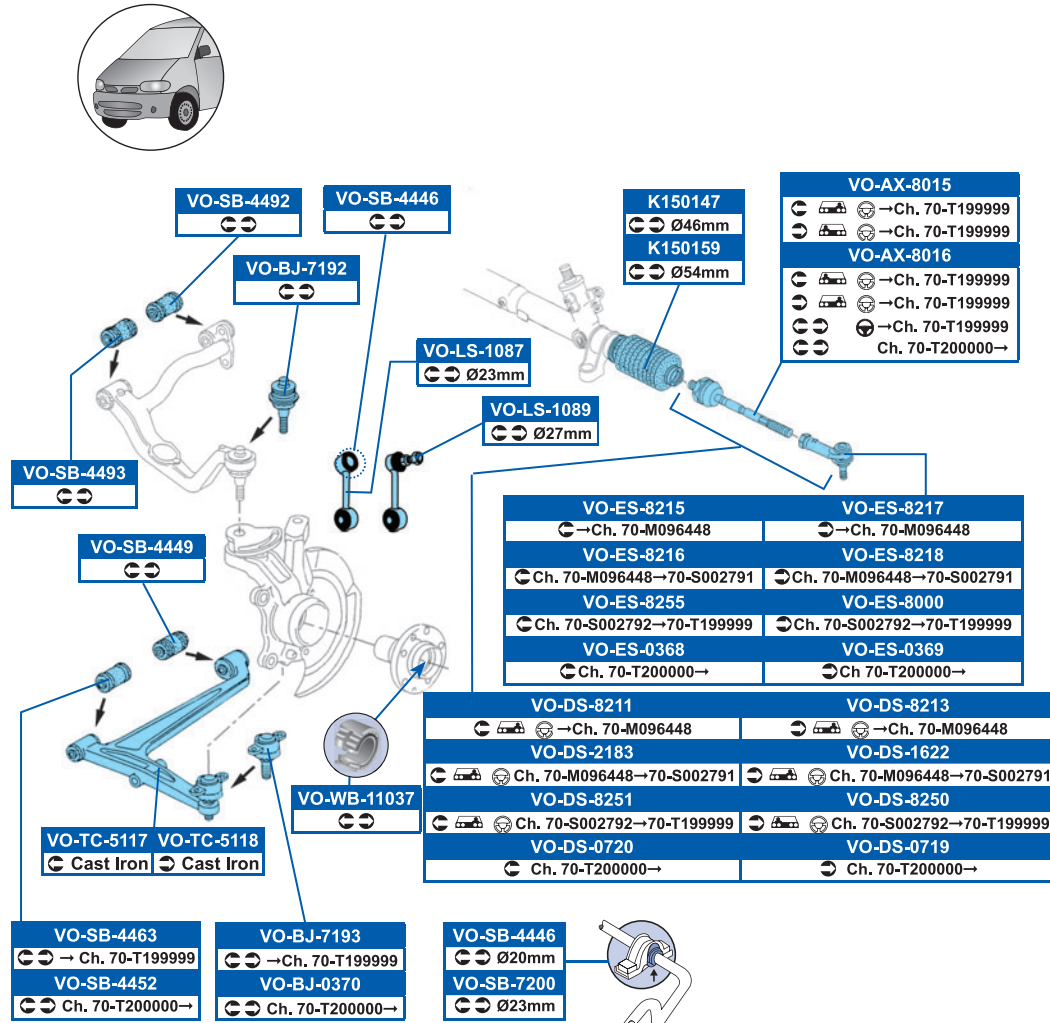

TRANSPORTER IV Box (70XA) 07/90→04/03

TRANSPORTER IV Bus (70XB, 70XC, 7DB, 7DW) 09/90→04/03

TRANSPORTER IV Flatbed / Chassis (70XD) 07/90→04/03

FVR785	DDF426
↔ Ø14" → Ch.70T199000	
FVR970	DDF562
↔ Ø15" → Ch.70T199000	
FVR1131 / FVR722	DDF427
↔ Ø15" → Ch.70T199000	
FVR970	DDF1011
↔ Ø15" Ch.70T200001→70X250000	
FVR1131	DDF1010
↔ Ø15" Ch.70T200001→70X250000	
FVR1519	DDF1011
↔ Ø15" Ch.70Y000001→	
FVR1492	DDF1010
↔ Ø15" Ch.70Y000001→	
FVR1484	DDF1559
↔ Ø16" → Ch.701000954	
FVR1497	DDF1160
↔ Ø16" Ch.701000955→	
FVR1518	DDF1010
↔ Ø15" Ch.70Y000001→ ATE	
FVR1163	DDF1010
↔ Ø15" Ch.70T200001→70X250000 ATE	

FVR1132	DDF1012
↔ Ø15" Ch.70T200001→	
FDB1482	DDF1158
↔ Ø16"	
FSB428	
→ Ch.70T199000