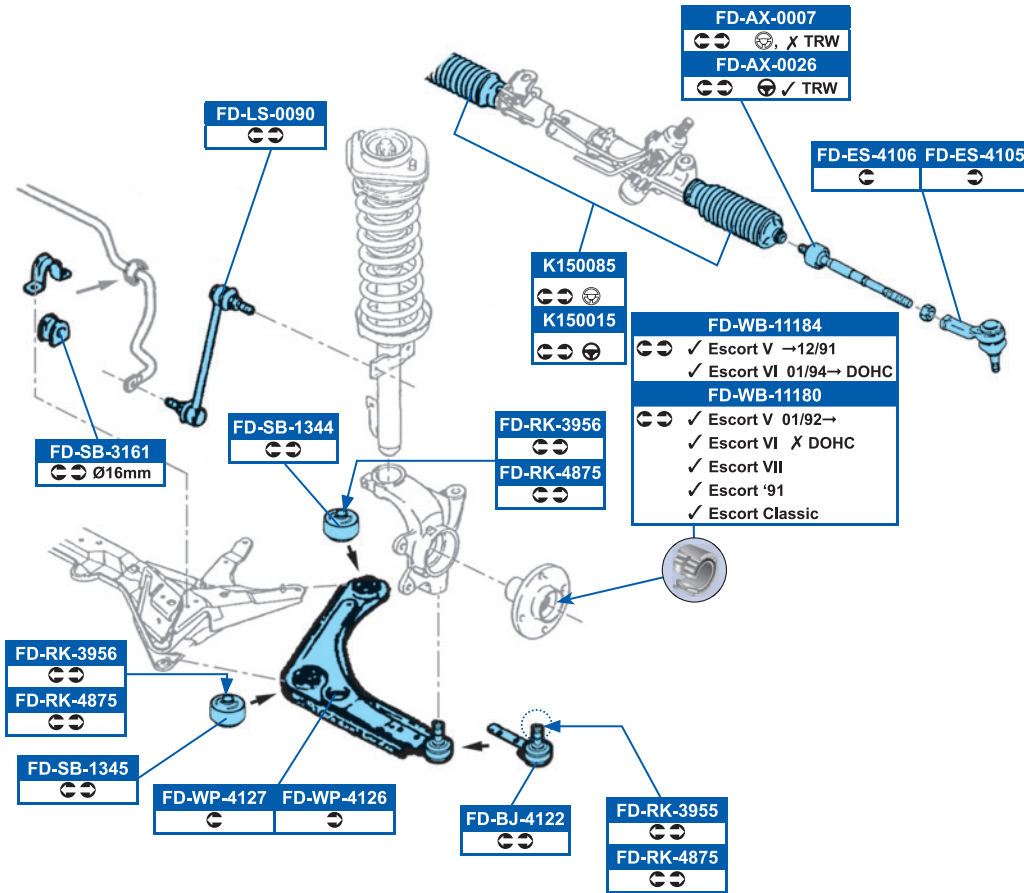

FSB513

254x57x6mm

CI-TC-8418

CI-TC-8419

FORD

ESCORT '91 Express (AVL) 07/90→12/94

ESCORT '95 Box (AVL) 01/95→

FDB617	DDF208
X ABS	
FDB617	DDF766
	X Washers
✓ ABS →08/97	DDF887
	✓ Washers
FDB1276	DDF766
	X Washers
✓ ABS 09/97→	DDF887
	✓ Washers