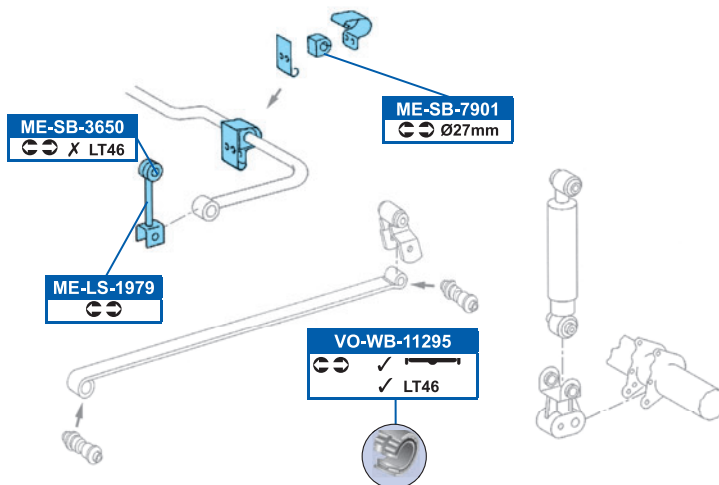

DDF058

281x20mm

LT 28-35 II Bus (2DM) 04/96→07/06

LT 28-46 II Box (2DX0AE) 04/96→07/06

LT 28-46 II Flatbed / Chassis (2DX0FE) 04/96→07/06

FVR1038	FCR228A
Ate LT28, LT35	
FVR1879	FCR228A
Perrot LT46	

FVR1039	FCR230A
Ate LT28	
FVR1876	FCR229A
Ate LT35	
FVR1306	FCR229A
Bosch LT35	
FVR1879	FCR191A
Perrot LT46	
FSB624	
Handbrake	
FSB625	
Handbrake	