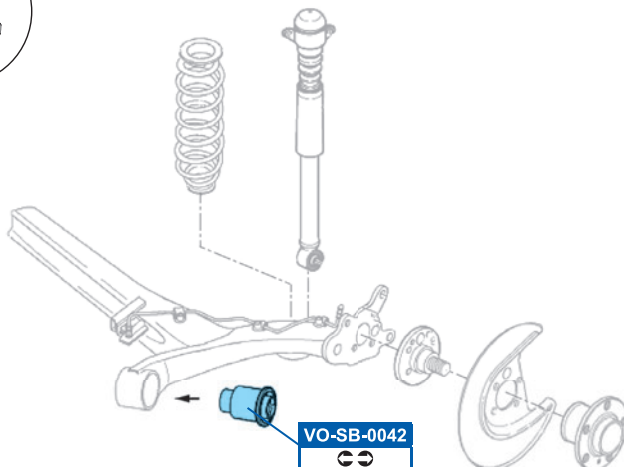

FDB1788	DDF929
✓ Rear	
FSB150 / FSB408	
✓ Rear