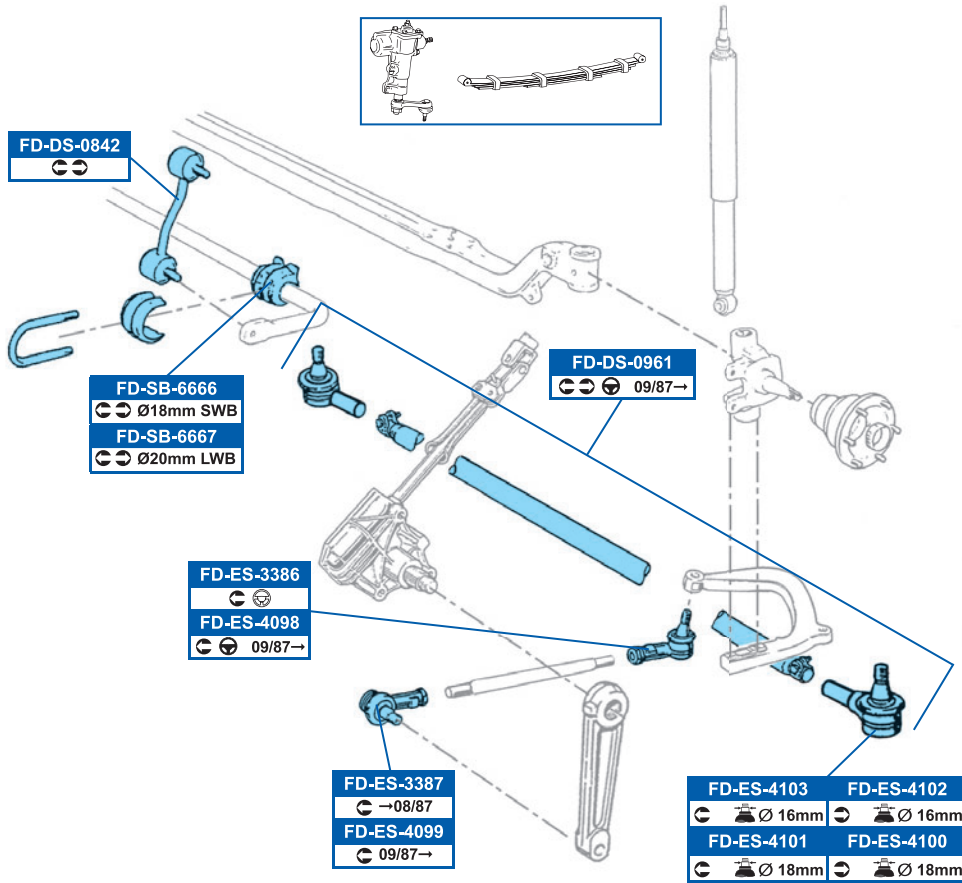

FORD

TRANSIT Box (E_ _) 05/91→06/94

TRANSIT Bus (E_ _) 01/91→07/94

TRANSIT Flatbed / Chassis (E_ _) 09/91→08/94

FVR700	DDF848
→08/98	Ø14"
FVR701	DDF849
→08/98	Ø15"
FVR1338	DDF848
09/98→	Ø14"
FVR1339	DDF849
09/98→	Ø15"