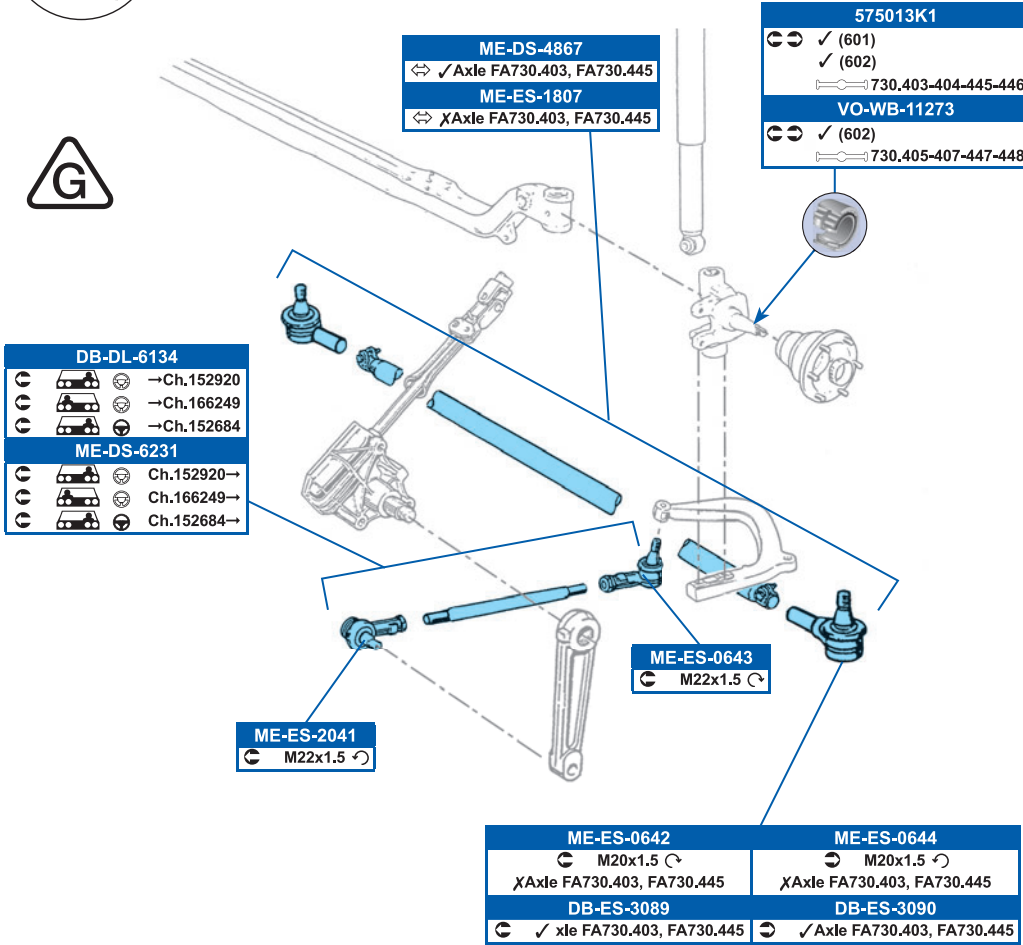

T1 Box (601) 05/77→02/96

T1 Box (602) 10/82→02/96

T1 Bus (601) 05/77→02/96

T1 Bus (602) 04/77→02/96

T1 Flatbed / Chassis (601) 01/77→02/96

T1 Flatbed / Chassis (602) 04/77→02/96

FVR239	FCR116A
All models	

FSB615
✓ Model 601