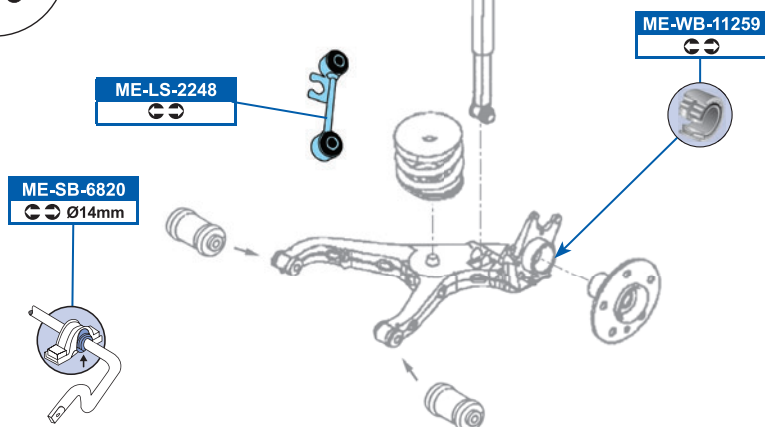

FVR1044	DDF861
ATE	
FVR1305	DDF861
Bosch	
FSB536	
Handbrake