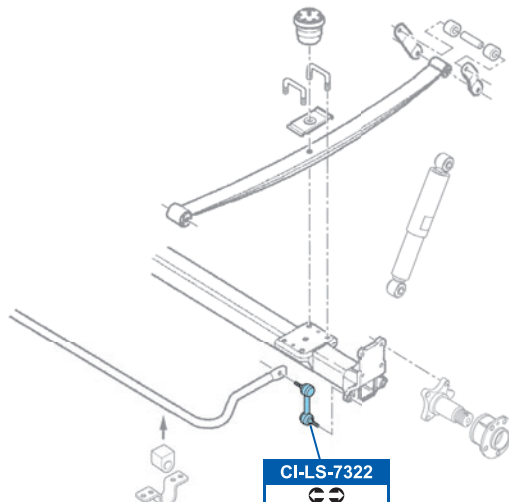

DUCATO Flatbed / Chassis (250) 07/06→

FVR1923	DDF1170
✓ 1.1, 1.5T Ø15" →12/08	
FVR1923	DDF1809
✓ 1.1, 1.5T Ø15" 01/09→	
FVR1924	DDF1800
✓ 1.7T Ø15"	
FVR1925	DDF1171
✓ 1.7T Ø16"	
FVR1926	DDF1718
✓ 2.0T	