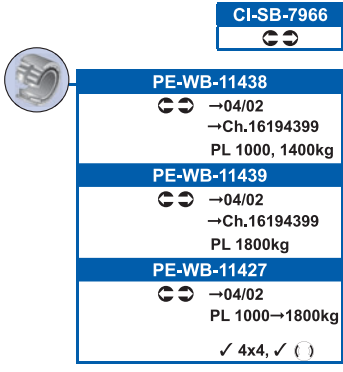

FSB534	
✓ 1.8T →08/01	
FSB513	
✓ 1.0T, 1.4T →08/01	
FSB652	
✓ 1.0T, 1.4T 09/01→	
FVR1480	DDF1144
✓ 1.0T, 1.4T 09/01→	
FVR1480	DDF1145
✓ 1.8T 09/01→	
FSB680	
Handbrake 09/01→