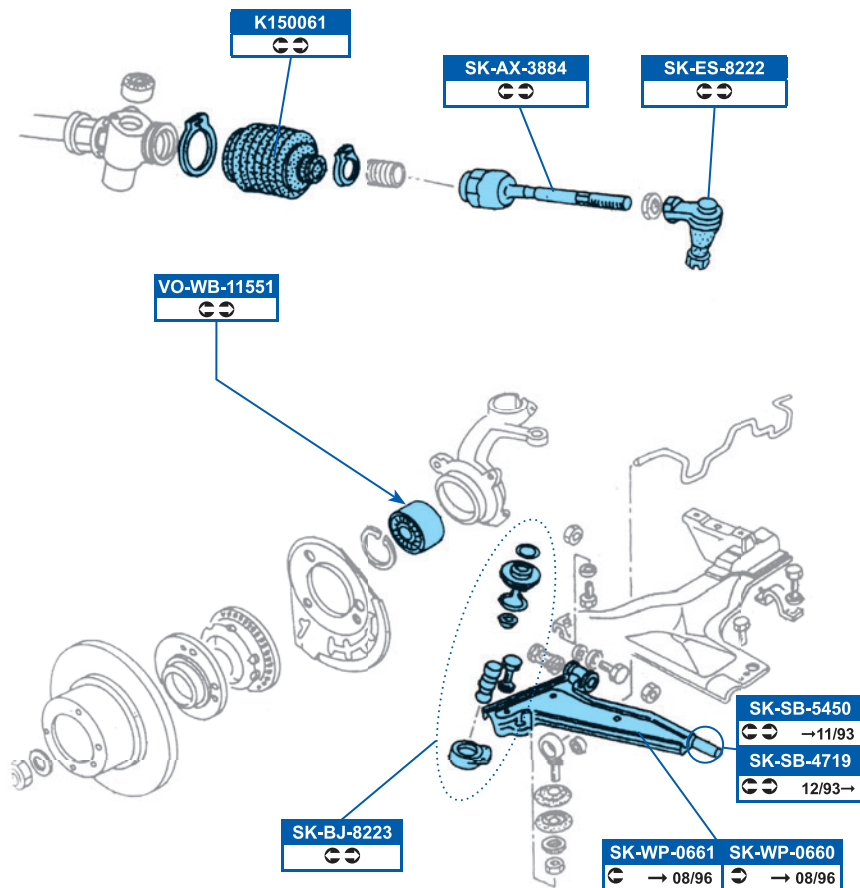

DDF1221

288x25mm

FSB408

200x40x5mm

FDB275	DDF359
→12/92	
FDB610	DDF813
01/93→03/94	
FDB610	DDF875
04/94→	

SK-WB-11608
↔→12/92
X Pick-up
AU-WB-11000
↔ 01/93→
X Pick-up
VO-WB-11053
✓ Pick-up

FSB325
All models