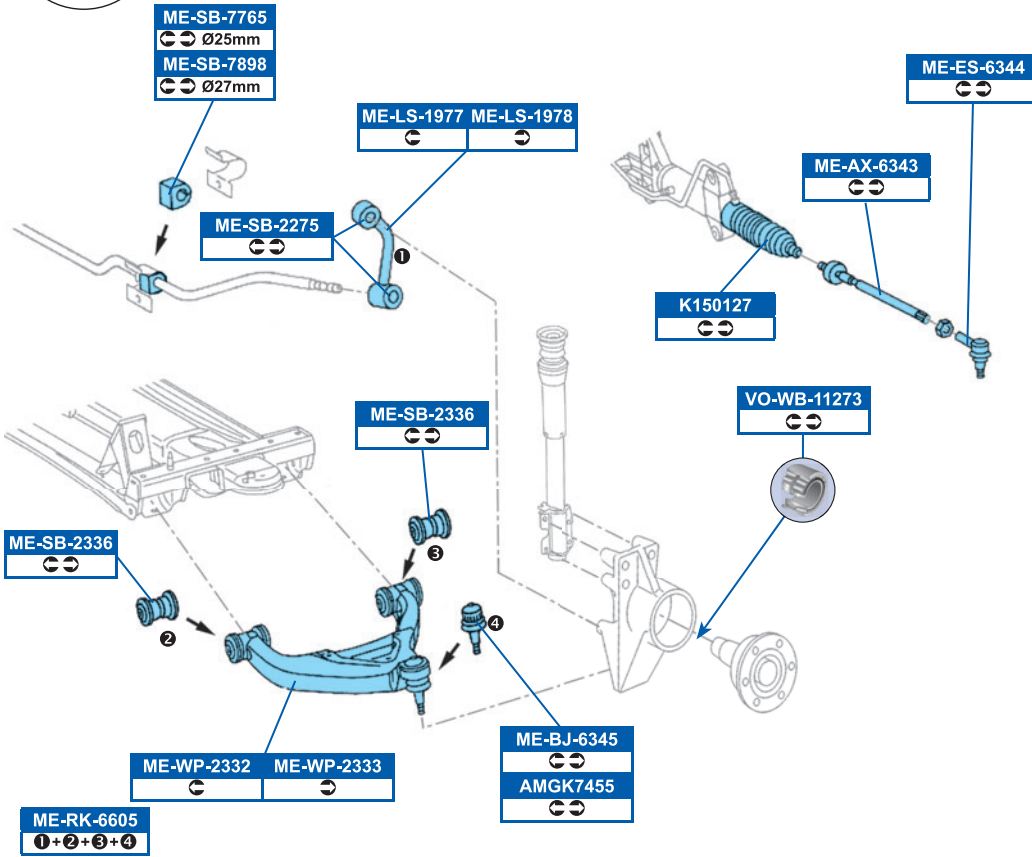

DDF058

281x20mm

LT 28-35 II Bus (2DM) 04/96→07/06

LT 28-46 II Box (2DX0AE) 04/96→07/06

LT 28-46 II Flatbed / Chassis (2DX0FE) 04/96→07/06

FVR1038	FCR228A
Ate LT28, LT35	
FVR1879	FCR228A
Perrot LT46	

FVR1039	FCR230A
Ate LT28	
FVR1876	FCR229A
Ate LT35	
FVR1306	FCR229A
Bosch LT35	
FVR1879	FCR191A
Perrot LT46	
FSB624	
Handbrake	
FSB625	
Handbrake	