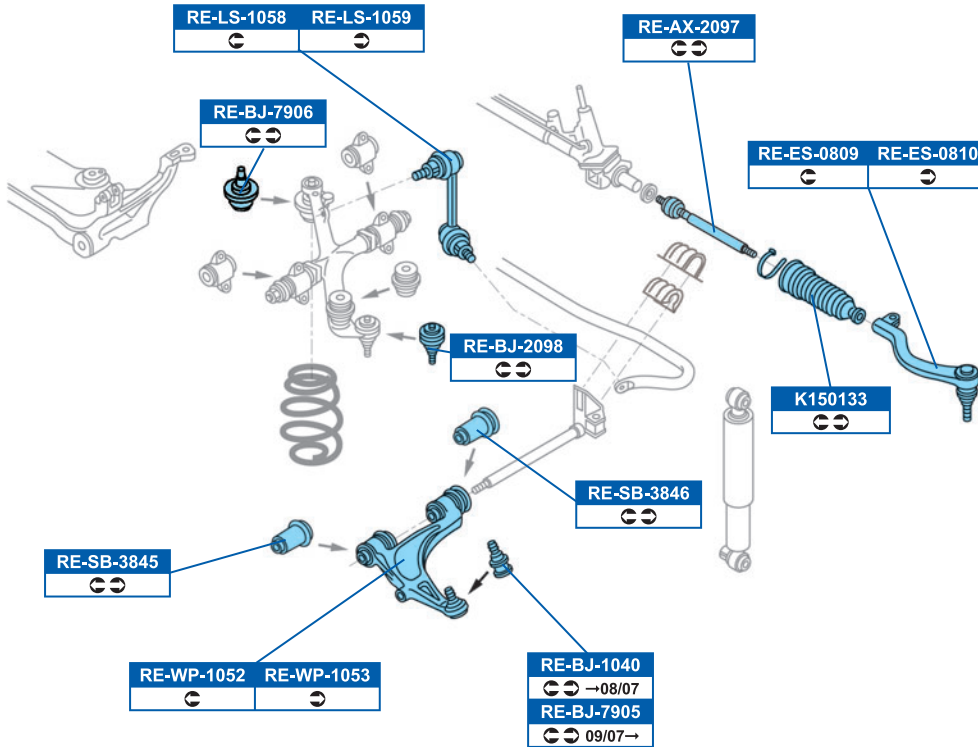

FSB249

254x50x4.5mm

NISSAN

INTERSTAR Box (X70) 07/02→

INTERSTAR Bus (X70) 07/02→

INTERSTAR Flatbed / Chassis 08/03→

FVR1452

DDF1217