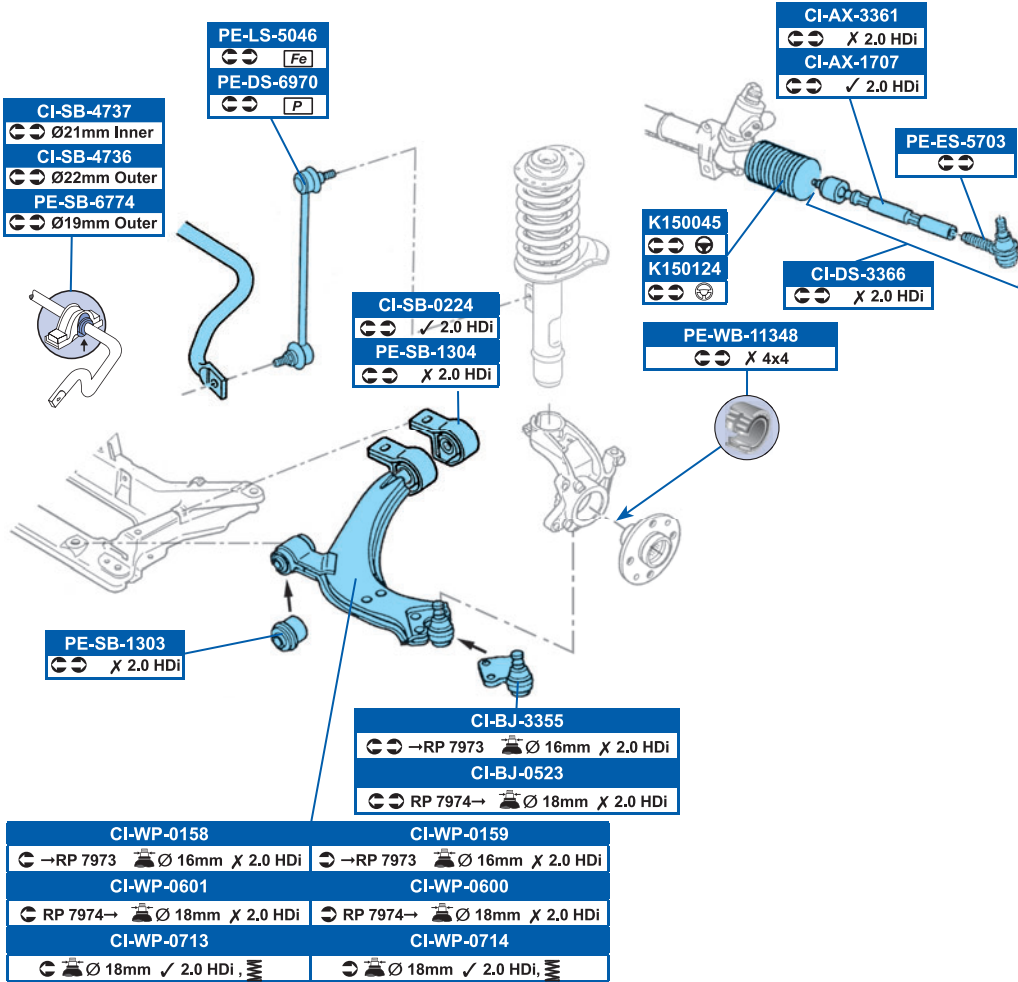

FDB1112	DDF1000
TRW →09/01	
FDB1112	DDF192
TRW →09/01	
FDB1399	DDF1140
Bosch 10/01→ X ESP	
FDB1476	DDF1152
Bosch 10/01→ ✓ ESP