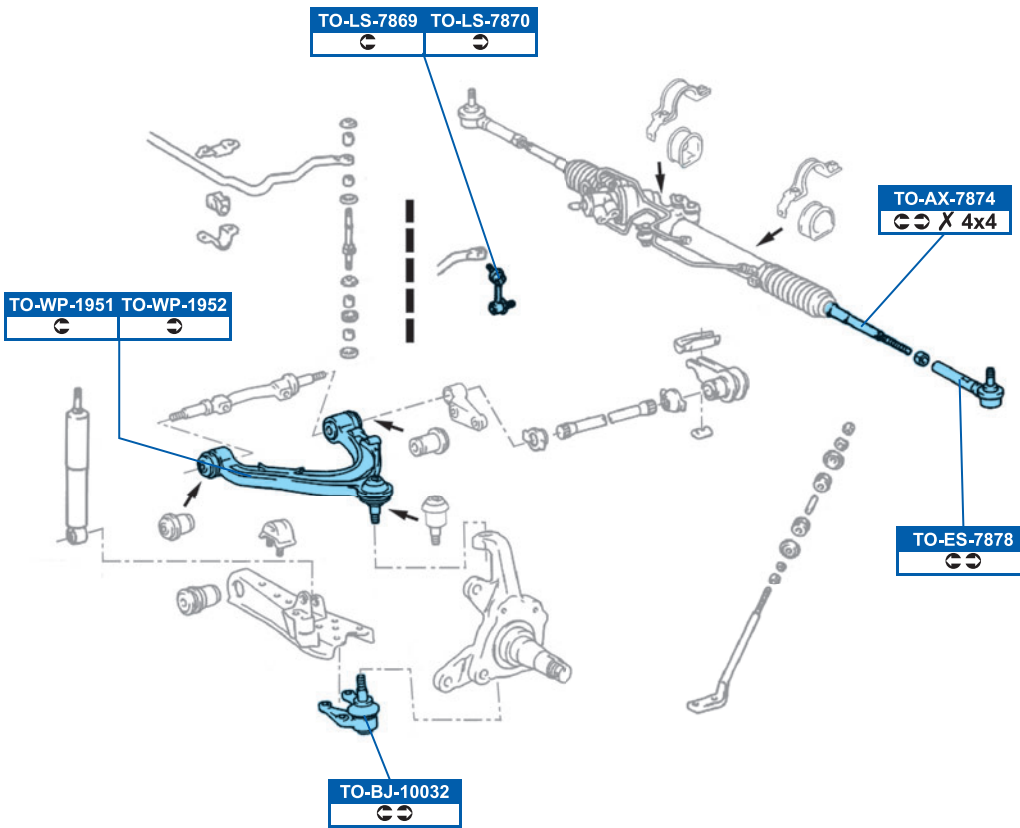

HIACE IV Box 08/95→

HIACE IV Wagon 08/95→08/06

	
FVR1884	DDF991
X 4x4	
FVR1884	DDF1441
✓ 4x4	

FSB563
All models

TO-AX-7874

DDF991

285x28mm

TO-BJ-10032