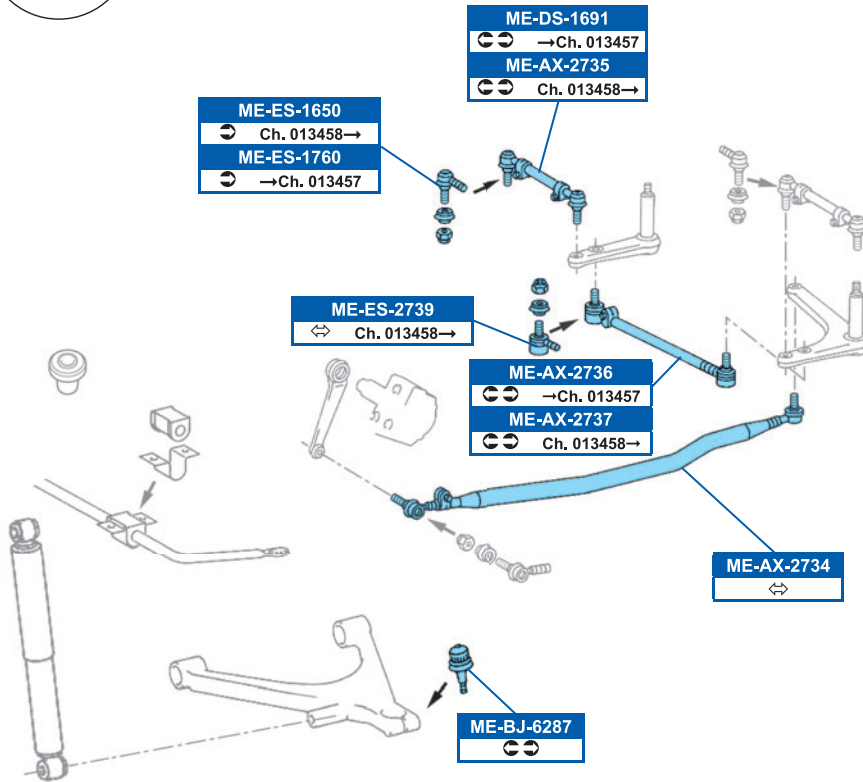

FVR547

133x47x14.5mm

20002

MERCEDES-BENZ

100 Box (631) 02/88→02/96

100 Bus (631) 02/88→02/96

100 Flatbed / Chassis (631) 02/88→02/96

FVR752 / FVR941	DDF225 / FCR221A
All models	