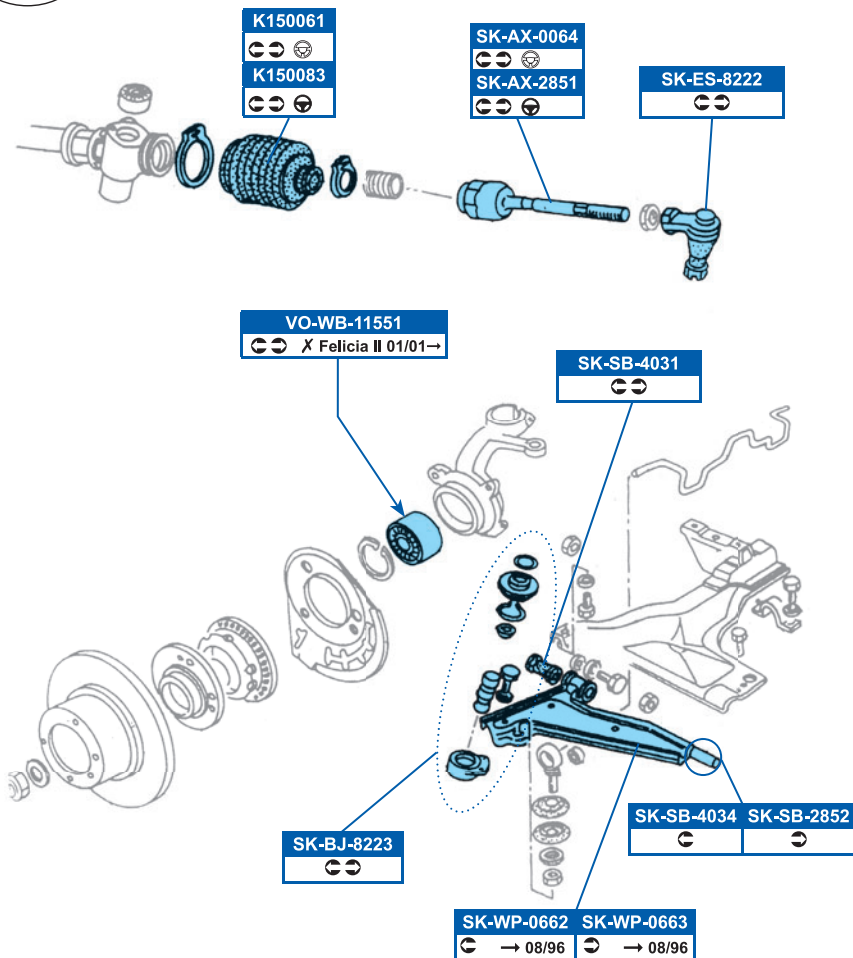

**DDF813**

236x12.7mm

**DDF875**

236x12.7mm

**FSB325**

200x32x4mm

FDB610	DDF875
All models	

AU-WB-11000
 ↔ ↔ X Pick-up, Box Body
VO-WB-11053
 ↔ ↔ ✓ Pick-up, Box Body