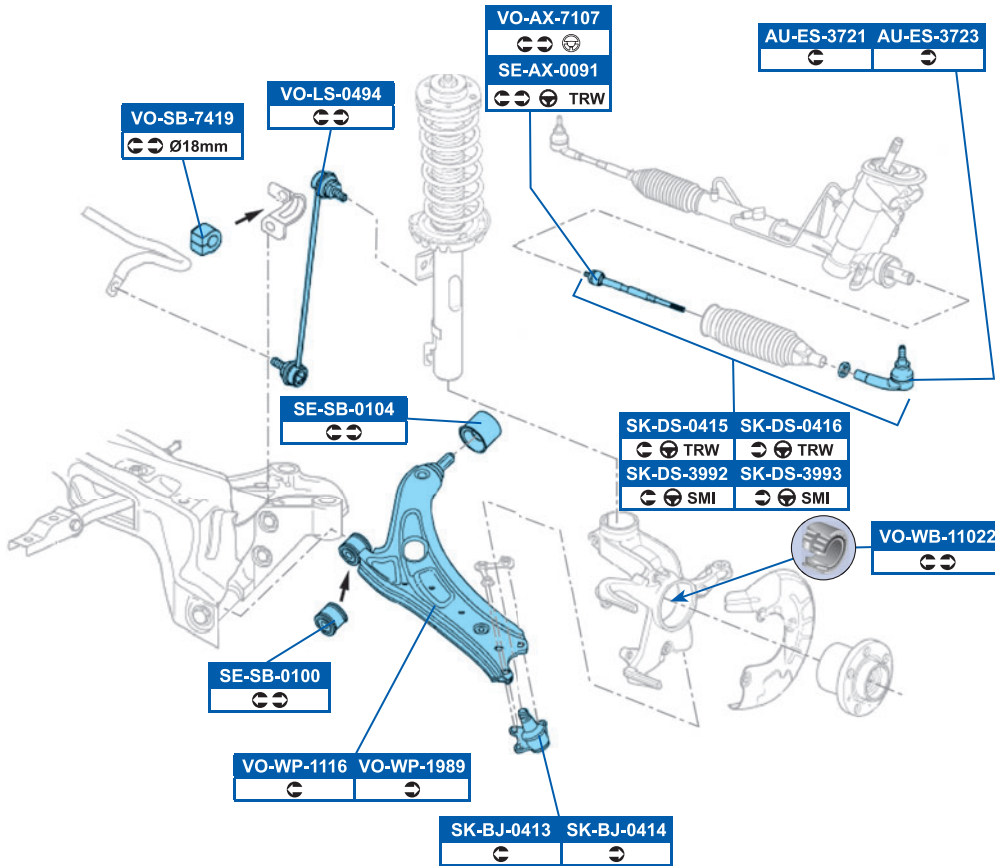

FDB1101	DDF1164
ATE PR 1LB(+9U0), 1LM(+9U0) X	
FDB1634	DDF1164
ATE PR 1LB(+9U1), 1LM(+9U1) ✓	
FDB1094	DDF927
ATE PR 1LQ(+9U0), 1LQ(+9U0) X	
FDB1398	DDF927
ATE PR 1LQ(+9U1), 1LQ(+9U1) ✓	
FDB1419	DDF1221
TRW PR 1LN(+9U0) X	
FDB1662	DDF1221
TRW PR 1LN(+9U1) ✓