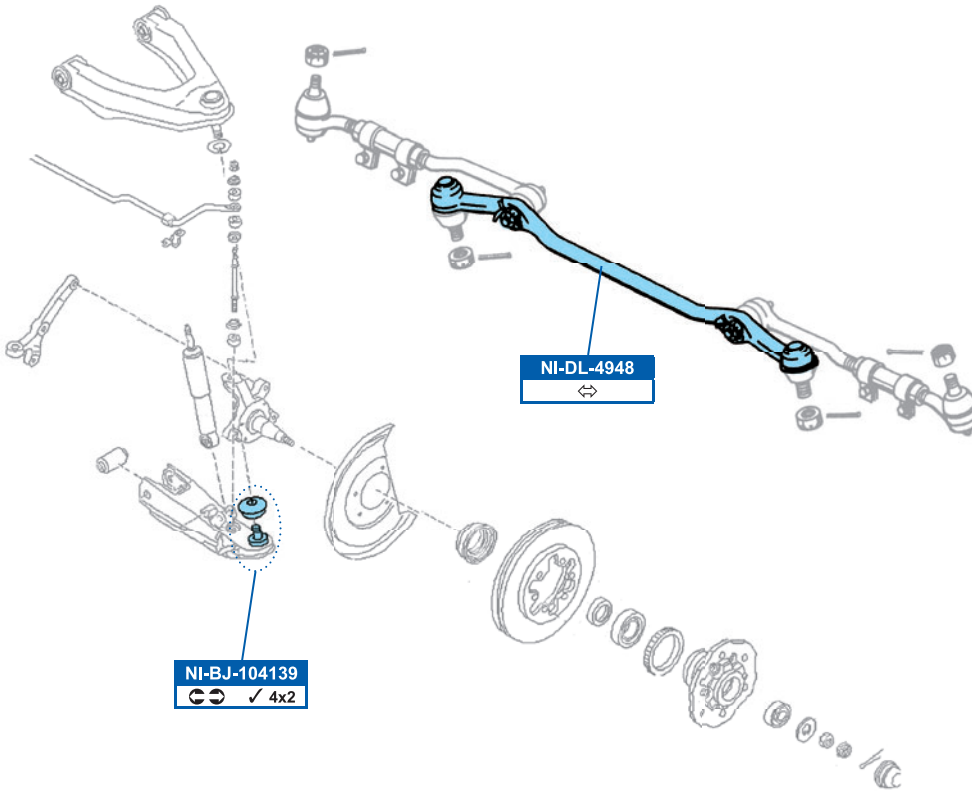

FDB641

21347, 21348, 21349

161x49x17mm

DDF464

277x26mm

NISSAN

PICK UP (D22) 01/97→

FDB1745	DDF601
X 4x4	11/01→
FDB1745	DDF1626
✓ 4x4	11/01→
FVR641	DDF421
X 4x4	→10/01
FVR641	DDF464
✓ 4x4	→10/01