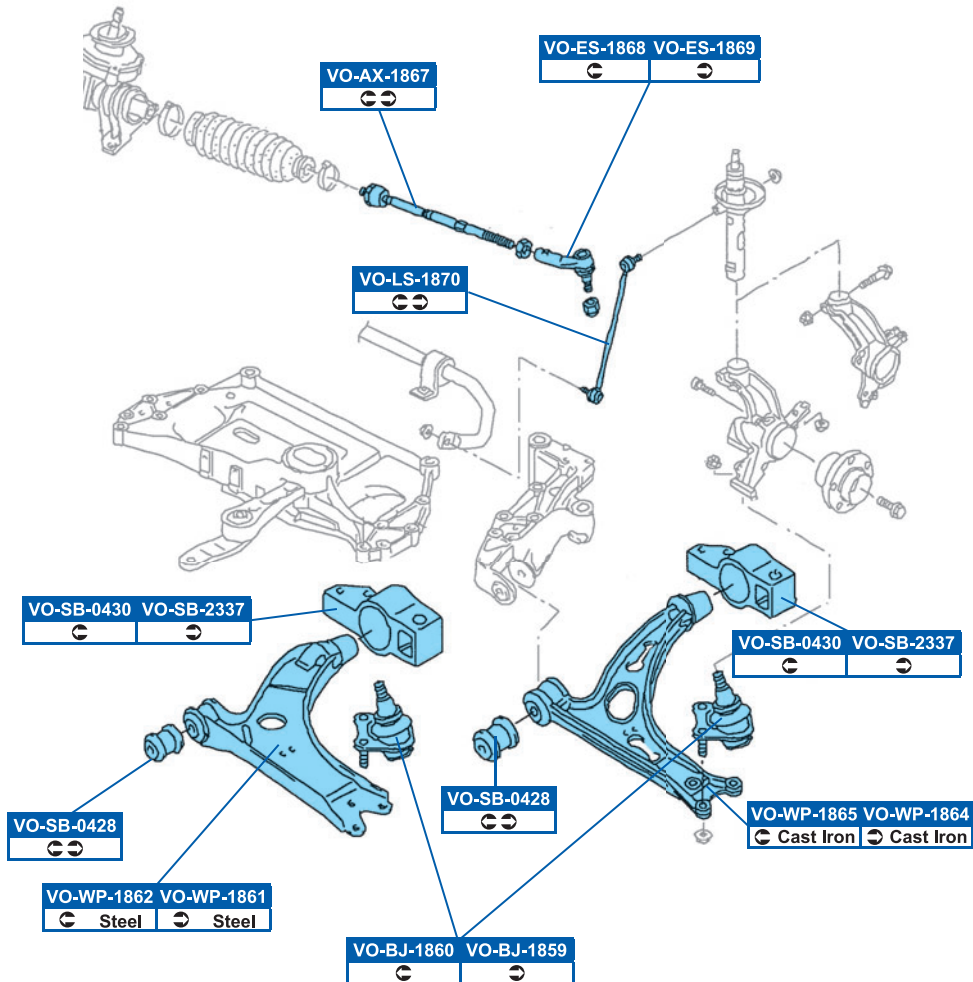

VO-ES-0510

VO-WB-11006B

357498625

FSB273

230x40x5mm

FDB1641	DDF1218
PR 1ZE	
FDB1635	DDF1223
PR 1ZF, 1ZM	
FDB1641	DDF1305
PR 1LJ	

FDB1636	DDF1276
All models → Ch.2K-8-060000	
PR 1ZE, 1LJ Ch.2K-8-060001→	
FDB1788	DDF1224
PR 1ZF Ch.2K-8-060001→	