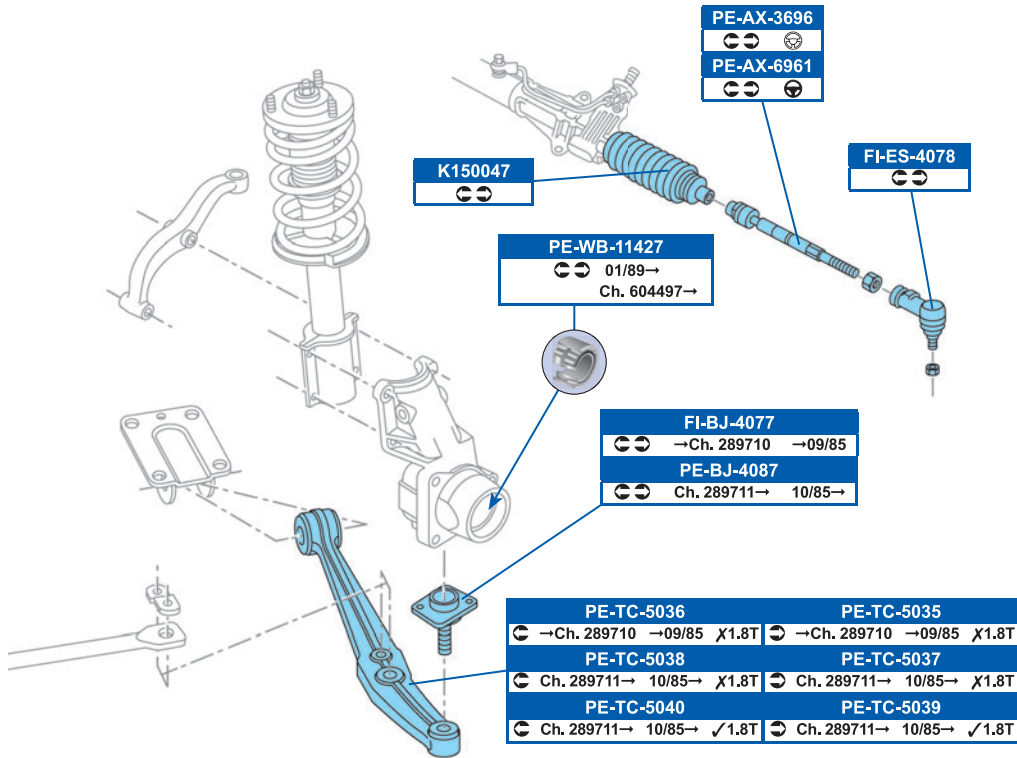

244x9.1mm

FSB333

229x42x5mm

CITROËN

C25 Box (280_, 290_) 07/81→03/94

C25 Bus (280_, 290_) 07/81→02/94

C25 Flatbed / Chassis (280_, 290_) 07/81→03/94

FVR287	DDF117
X 1.8T →Ch.155247	
FVR287	DDF063
X 1.8T Ch.155248→	
FVR510	DDF069
✓ 1.8T	