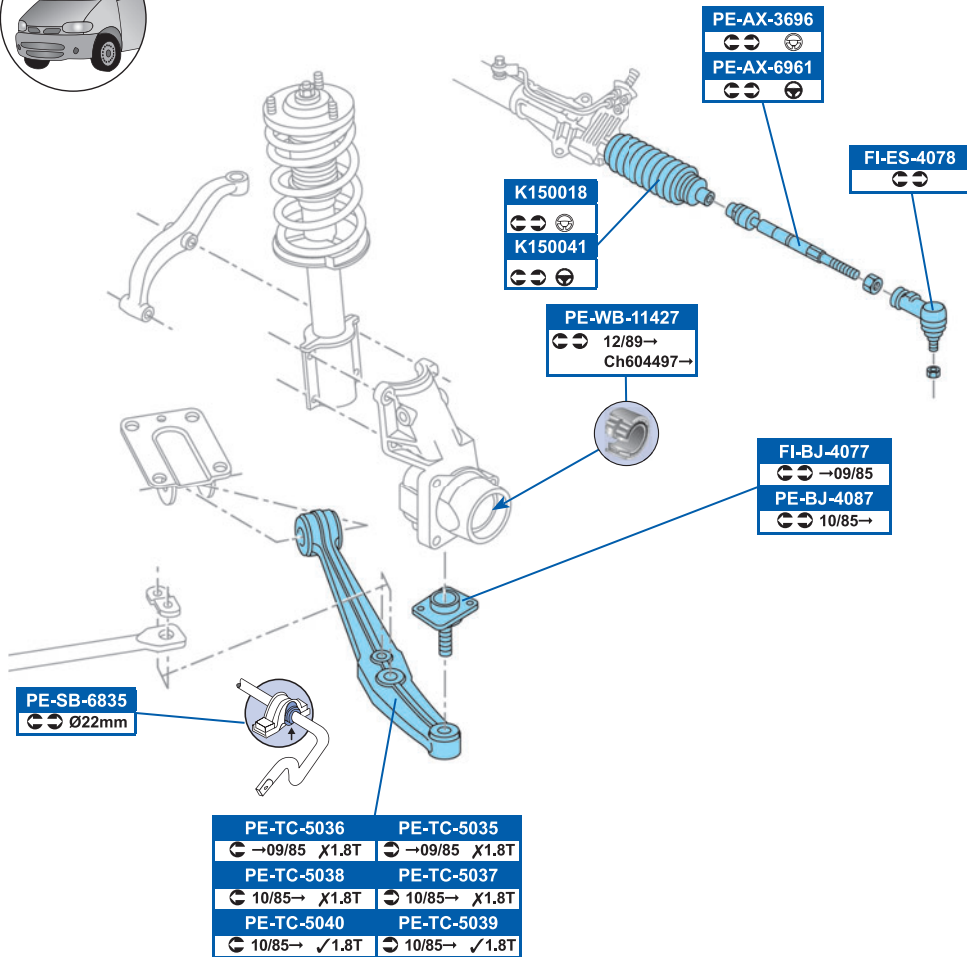

DUCATO Flatbed / Chassis (280) 07/82→08/90

DUCATO Flatbed / Chassis (290) 03/89→05/94

DUCATO Panorama (280) 07/82→08/90

FVR287	DDF117
X 1.8T →Ch.154461	
FVR287	DDF063
X 1.8T Ch.154462→	
FVR510	DDF069
✓ 1.8T	