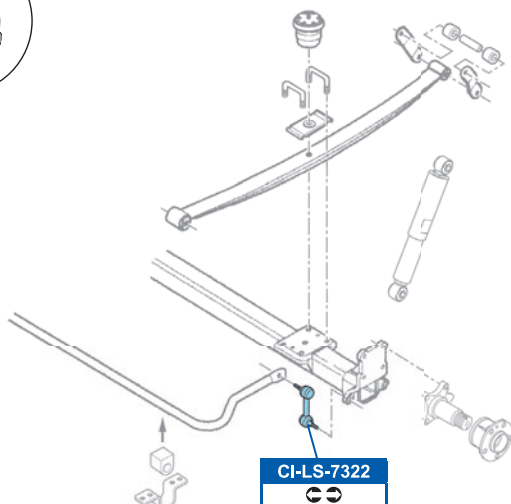

FSB534

254x57x4.5mm

CITROËN

JUMPER Box 04/06→

JUMPER Bus 04/06→

JUMPER Flatbed / Chassis 04/06→

FVR1923	DDF1170
✓ 1.1, 1.5T Ø15" →12/08	
FVR1923	DDF1809
✓ 1.1, 1.5T Ø15" 01/09→	
FVR1924	DDF1800
✓ 1.7T Ø15"	
FVR1925	DDF1171
✓ 1.7T Ø16"	
FVR1926	DDF1718
✓ 2.0T	