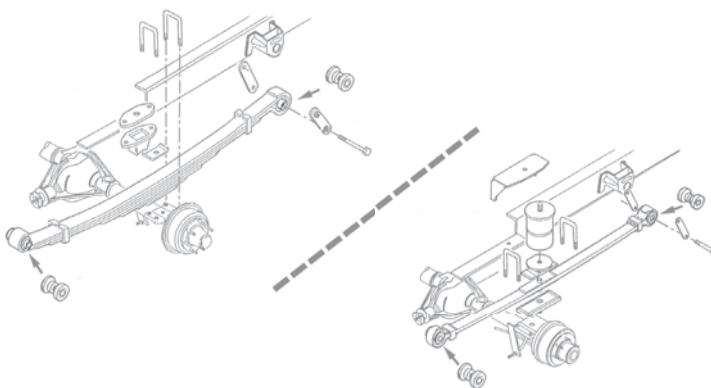

FVR1102	FCR140A
05/96→	
FSB378 / FSB391	
→05/96 X	
FSB407	
→05/96 ✓	
FSB593	
Handbrake Ø172mm	
FSB685	
Handbrake Ø170mm