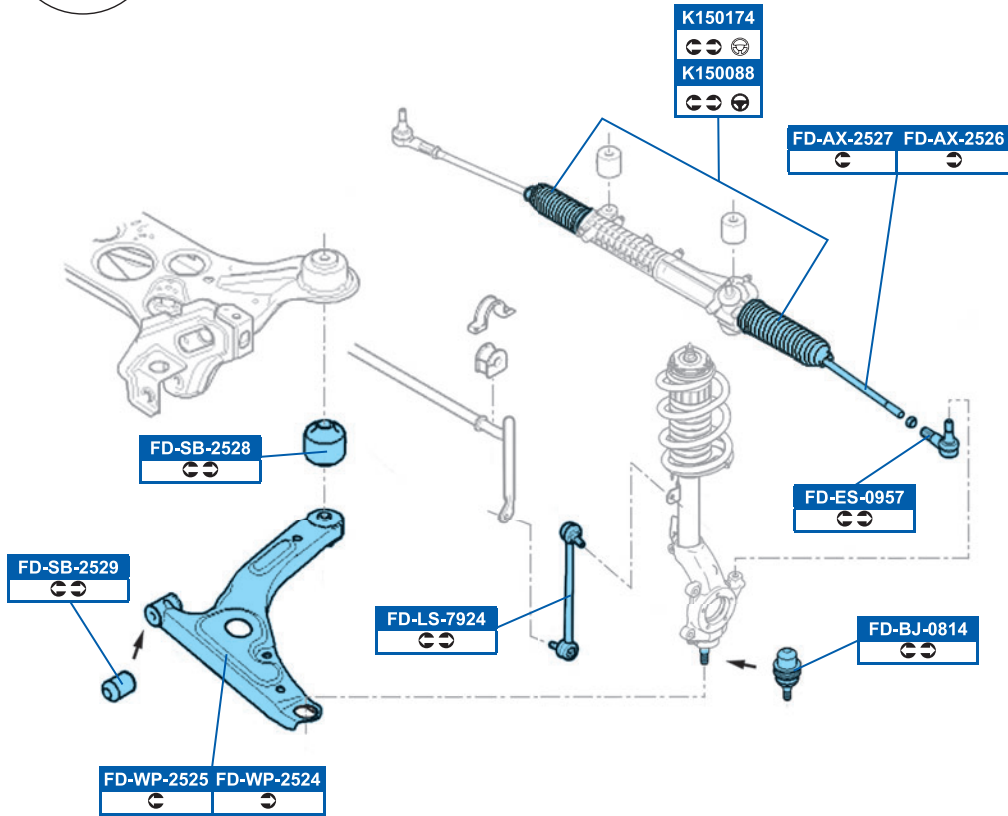

FORD

TRANSIT Box 07/06→

TRANSIT Bus 07/06→

TRANSIT Flatbed / Chassis 07/06→

TRANSIT TOURNEO 07/06→

FVR1929	DDF1554
FWD	
FVR1928	DDF1555
RWD