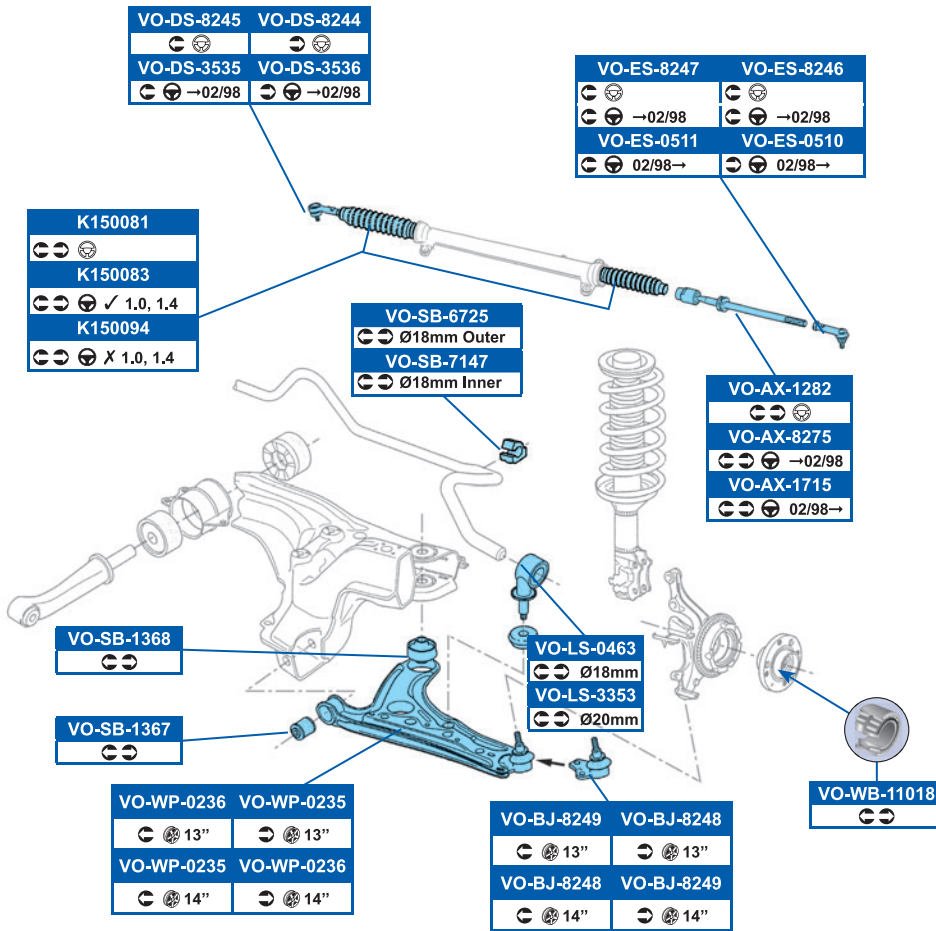

166,6x73,0x19,7mm

FWI278

189mm

→ FVR1876, FVR1879

FDB1072	DDF795
KH	
FDB1101	DDF795
Ate	
FDB1072	DDF812
KH	
FDB1101	DDF812
Ate	

FDB1788	DDF137
✓ Rear →ch.6NXY379991	
FDB1788	DDF1233
✓ Rear ch.6NXY379992	
FSB191	
Ø180mm X ABS	
FSB408	
Ø200mm ✓ ABS	