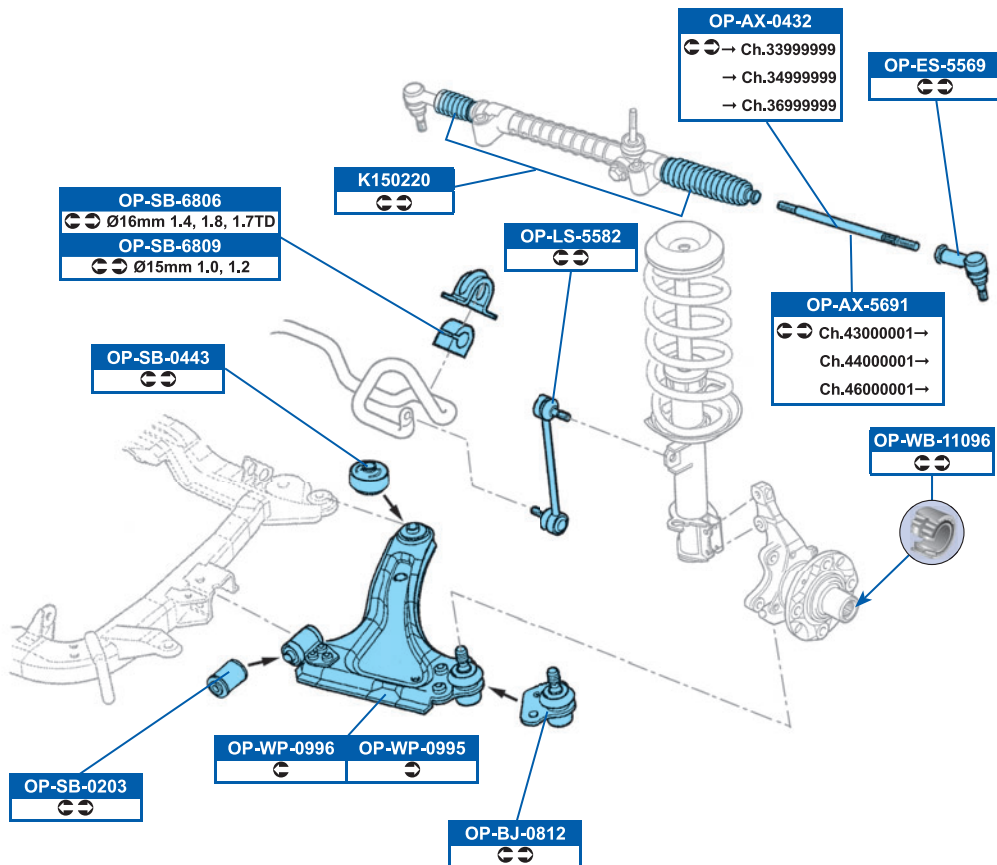

324066

OP-TC-0488

352012

OP-ES-5569

1603009, 26011925, 26087868, 308035, 324050

OP-TC-0489

352011, 5352011

FDB1424	DDF1131
TRW 4 holes →07/04	
FDB1640	DDF1236
ATE 4 holes 08/04→	
FDB1640	DDF1042
ATE 5 holes	