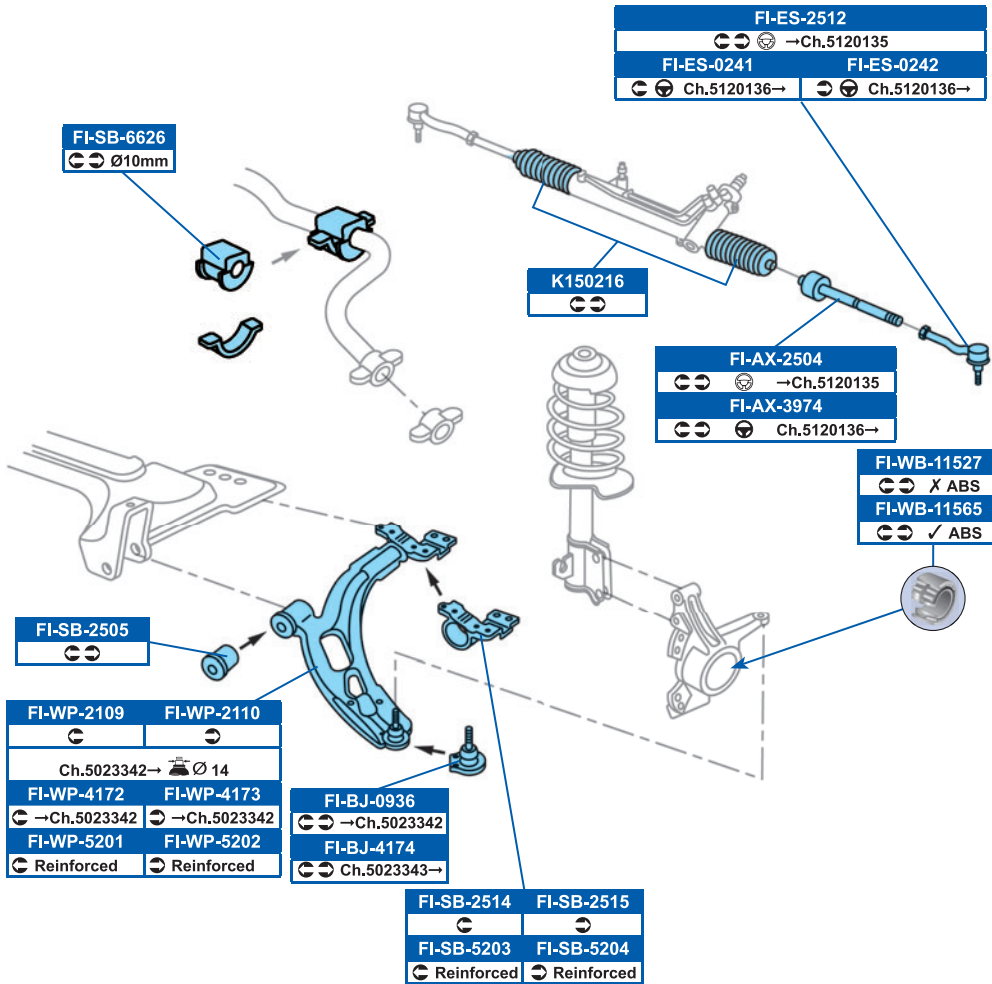

FDB1376	DDF521
ATE →09/05	
FDB1467	DDF1298
Bosch 10/05→ ✓ Standard Suspensions	
FDB1466	DDF762
Bosch 10/05→ ✓ Reinforced Suspensions