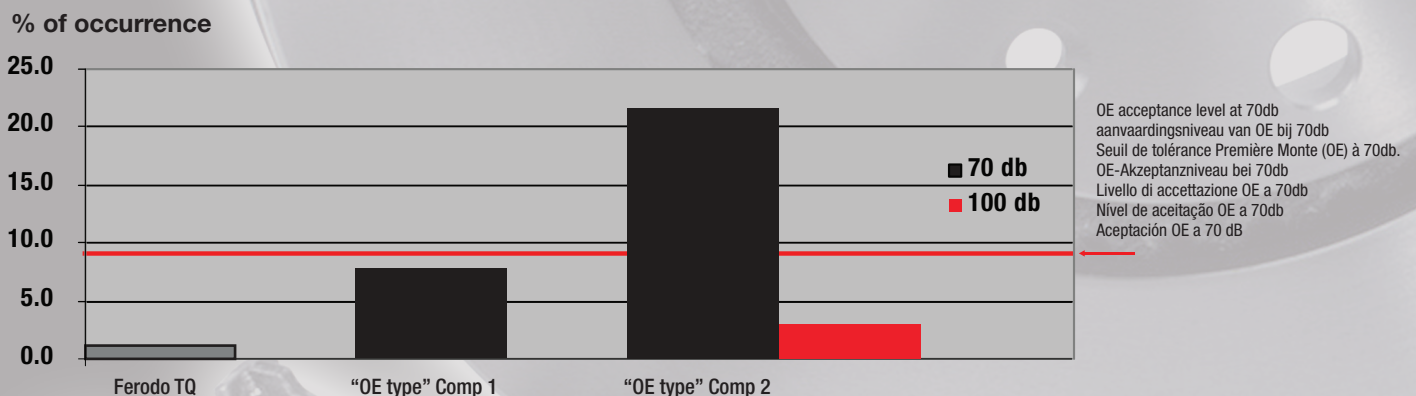

Outstanding anti noise characteristics

SAE noise dyno test measuring % of noisy occurrence
SAE dyno geluidstest, die het % van geluid meet
Test de bruyance SAE, mesurant le % d'occurrences bruyantes
Test SAE de ruido en banco dinamométrico, medición en % de la aparición de ruido

Test rumore su banco a standard SAE, misura la percentuale di frenate rumorose
SAE-Geräuschprüfstandtest mißt den Auftritt von Geräuschen in %
Teste dinamométrico SAE para medir a % de ocorrência de ruído