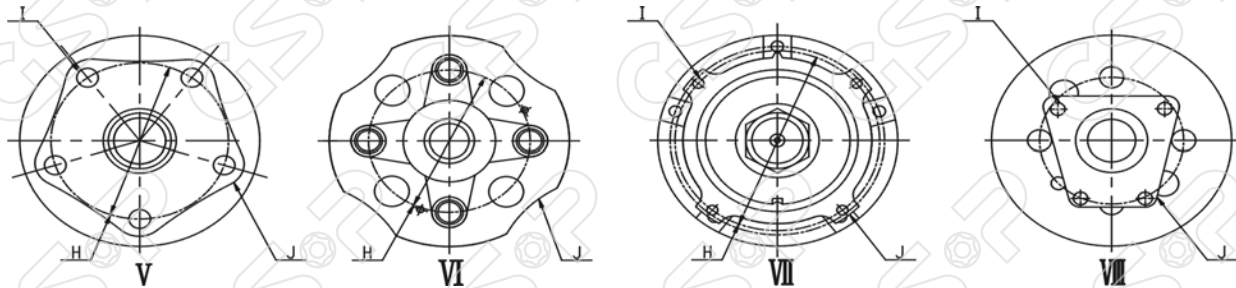

Hub Assemblies

Basic Dimension Table-GSP to Dimension.....

ID	GSP NO	BASIC DIMENSIONS(mm)									TEETH	SHAPE	ABS
		A	B	C	D	E	F	G	H	I			
331	9400004	148	114.3	M12X1.5(4S)	67	76	59	66	100	M10X1.25(4)		II	√
332	9400005	180	139.7	M14X1.5(6S)	77.8	78.3	49.8	99.3	126	M14X1.5(3)		IV	√
333	9400007	135	100	M12X1.5(4S)	54	55	54.5	67	92	M10X1.25(4)		II	
334	9400008	135	100	M12X1.5(4S)	54	55	54.5	67	92	M10X1.25(4)		II	√
335	9400011	148	114.3	M12X1.25(5S)	66	68	69	84	106.95	M12X1.25(4)		II	√
336	9400012	138	100	M12X1.5(4S)	57	57.5	65	61	88.65	Φ10.75(4)		VIII	√
337	9400013	151	115	M12X1.5(5S)	70.1	70.6	65.1	71.8	100.6	Φ12(4)		III	√
338	9400014	138	100	M12X1.5(5S)	57	57.5	65	61	88.65	Φ10.75(4)		VIII	√
339	9400015	151	115	M12X1.5(5S)	70.1	70.6	65.1	71.8	100.6	Φ12(4)		III	√
340	9400016	151	115	M12X1.5(5S)	70.1	70.6	65.1	71.8	100.6	Φ12(4)		III	√
341	9400017	151	115	M12X1.5(5S)	70.1	70.6	65.1	71.8	100.6	Φ12(4)		III	√
342	9400018	151	115	M12X1.5(5S)	70.1	70.6	65.1	71.8	100.6	Φ12(4)		III	√
343	9400019	138	100	M12X1.5(5S)	57	57.5	65	61	88.65	Φ10.75(4)		VIII	
344	9400020	151	115	M12X1.5(5S)	70.1	70.6	65.1	71.8	100.6	Φ12(4)		III	√
345	9400022	138	100	M12X1.5(4S)	57	57.5	65.1	61	88.65	Φ10.75(4)		VIII	
346	9400023	139.3	100	M12x1.5(5S)	54	55	74.7		99.5	10.5(4)		II	
347	9400024	152	114.3	M12X1.5(5S)	60	62	74.8		99	Φ10.5(4)		II	
348	9400025	146.5	120.65	M12X1.5(5S)	70.14	70.63	69.09	71.72	100.65	Φ11.7(4)		III	√
349	9400026	126.5	100	M12X1.5(5S)	56.8	57.3	48	86	108	M12X1.5(4)		II	√
350	9400027	137.5	114.3	M12X1.5(5S)	65.5	67	59	66	90	M10X1.25(4)		II	√
351	9400029	151	115	M12X1.5(5S)	70.1	70.6	65.1	71.8	100.6	Φ12(4)		III	√
352	9400030	140.5	114.3	M12X1.5(5S)	71.43	71.83	43	86	108	M12X1.5(4)		II	√
353	9400031	151	115	M12X1.5(5S)	70.1	70.6	65.1	71.8	100.6	Φ12(4)		III	√
354	9400034	146.5	120.65	M12X1.5(5S)	70.14	70.63	69.09	71.8	100.65	M10X1.5(4)		III	√
355	9400036	140	100	M12X1.5(4S)	54	55	74.7		97	Φ10.5(4)		II	√
356	9400037	148	114.3	M12X1.5(4S)	67	76	59	66	100	M10X1.25(4)		II	
357	9400040	140	120	M12X1.5(5S)	69.5	71.5	43	76	108	M12X1.75(3)		VI	√
358	9400042	140	120	M12X1.5(5S)	69.5	71.5	43	76	108	M12X1.75(3)		VI	√
359	9400049	139.5	114.3	M12X1.5(4S)	56.5	60	63	66	85.85	M10X1.25(4)		II	√
360	9400052	140	110	M12X1.5(5)	65	65.5	78	60	84	M10X1.25(4S)		VIII	√