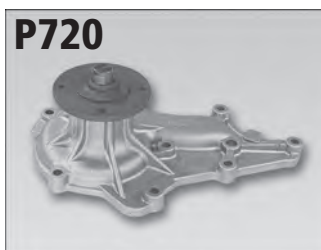

passend für suitable for	Baujahr Year
TOYOTA CAMRY 2.0 GLI	(83 - 86)
TOYOTA CELICA 2.0 XT	(82 - 85)
TOYOTA CRESSIDA 2.0	(81 - 85)
TOYOTA LAND CRUISER 3.0 D-4D	(07 -)
TOYOTA LAND CRUISER PRADO 3.0 D-4D	(07 -)