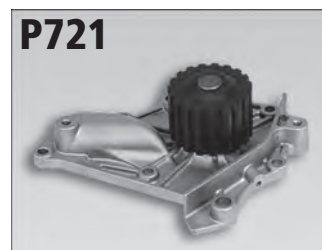

passend für suitable for	Baujahr Year
TOYOTA CAMRY 1.8 i, 2.0, 1.8	(83 - 88)
TOYOTA CARINA II 1.8 GLI	(83 - 87)

19