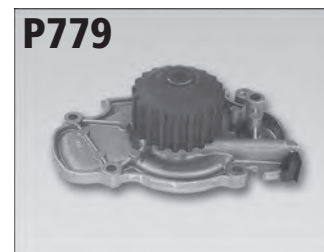

P779

passend für
suitable for

HONDA ACCORD IV/V 2.0, 2.0 i, 2.2 i
HONDA ACCORD MK V 2.0, 2.2 i ES
HONDA ACCORD VI 1.9 i, 2.0 i, 2.2 i
HONDA ACCORD VII 1.8, 2.0, 2.3
HONDA ODYSSEY 2.2 16V, 2.3 16V
HONDA PRELUDE V 2.0 16V
HONDA SHUTTLE 2.2 16V, 2.3 16V
ROVER 600 618 i/Si, 620 i, 620 Si

Baujahr
Year

(90 - 98)
(93 - 98)
(96 - 98)
(98 -)
(94 - 98)
(96 -)
(94 - 98)
(93 - 99)