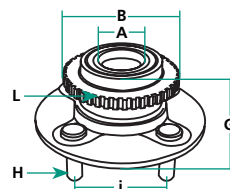

JAPANPARTS CODE	DRAWING/DISEGNO 1=C / 2=M	A	B	C	D	E	F	G	H	I	L
KK-11038	1	40	74	36							
KK-11039	1	43	76	45							
KK-11040	1	43	73	45							
KK-12000	1	29	50,3	15	17,4	40	14,6				
KK-12002	1	38	74	36							
KK-12004	1	31,6	59	17	19	45,3	16,6				
KK-12005	1	27	50,3	14,8	17,3	40	14,6				
KK-12006	1	35	68	33							
KK-12007	1	35	72	33							
KK-12008	1	35	65	19,2	21,3	50	18,7				
KK-12013	1	35	77	42							
KK-12014	1	50	82	22	45	73,5	20				
KK-12015	1	38	72	36							
KK-12016	1	35	68	32,7							
KK-12020	1	43	82	45							
KK-12021	1	43	77	42							
KK-12023	1	50	82	21,7	45	73,5	20				
KK-12025	1	38	71	33							
KK-12026	1	38	71	33							
KK-12035	1	35	68	33							
KK-12036	1	40	74	42							
KK-12038	1	42,7	87,3	31	28,5	68,3	22,4				
KK-12039	1	35	72	19	22	57	23,3				
KK-12040	1	54	95,6	51							
KK-12041	1	55	90	24	45	73,5	20				
KK-12043	1	38	71	39							
KK-12046	1	32	72	45							
KK-12048	1	45	84	41							
KK-13001	1	38	63	17,4	38	63	17,4				
KK-13002	1	39	68	37							
KK-13006	1	42	72	38							
KK-13010	1	34,7	65	19,2	25	52	16,5				
KK-13012	1	40	74	40							
KK-13013	1	42	80	45							
KK-13014	1	38	63	17,5	38	63	17,5				
KK-13016	1	38	63	17,5	38	63	17,5				
KK-13017	2	28	83					67,5	4	71	44
KK-13018	1	45	73,5	20	38	63	17				
KK-13019	1	39	72	37							
KK-14000	1	35	72	34							
KK-14001	1	35	72	34							

N° 1

N° 2