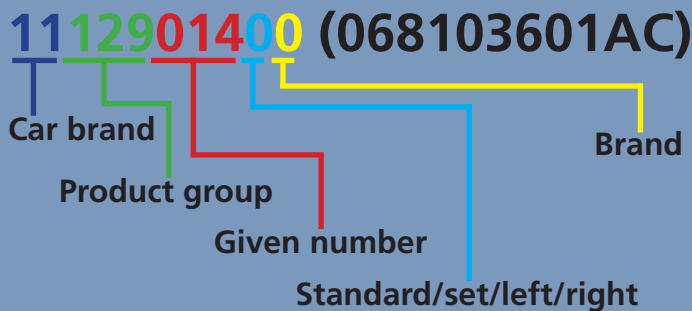

A STRONG FAMILY...

Understanding the JP Group part numbers

Number structure:

The JP Group part no. consists of 10 digits, e.g. 11 129 014 00.

Digits 1 and 2 (11) indicate the car make, in this example VAG.

Digits 3, 4 and 5 (129) indicate the product group, in this case oil sump.

Digits 6, 7 and 8 (014) indicate the given part number. Numbers from 1 to 500 refers directly to the product group. Numbers from 501-999 cover items related to the product group.

Digit 9 indicates whether it is standard, set, left or right:

- 0 = Standard
- 1 = Set
- 5 = Left set
- 6 = Right set
- 7 = Left
- 8 = Right

Digit 10 indicates the product brand:

- 0 = JP Group brand
- 1 = JP Group brand
- 2 = Premium brand
- 3 = Alternative brand
- 4 = Alternative brand
- 5 = Alternative brand
- 6 = No name brand
- 7 = Premium brand

Above example:

- 11 = VAG
- 129 = Oil Sump
- 014 = Given part number
- 0 = Standard (not set, left or right)
- 0 = JP Group brand

Given part number

8195400100

Turn signal light, fender mounted, amber, with rubber gasket, left/right, E-marked

8195450602

Lens for turn signal light, clear, left/right, HELLA

Above example:

The given part number from 1 to 500 refers directly to the product group, in this example 954 001, which is a turn signal light, front.

The given part number from 501 to 999 relates to the product group, in this example 954 506, which is a lens for turn signal, front.