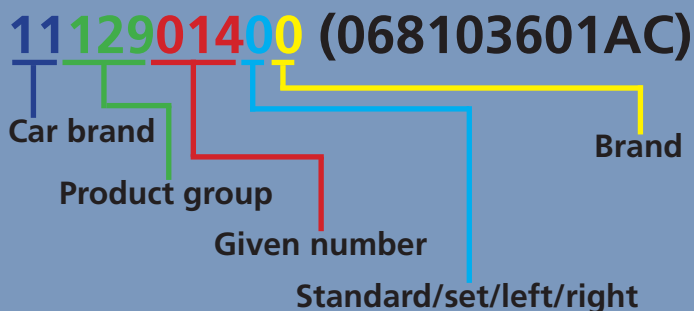

A STRONG FAMILY...

Understanding the JP Group part numbers

Number structure:

The JP Group part no. consists of 10 digits, e.g. 11 129 014 00.

Digits 1 and 2 (11) indicate the car make, in this example VAG.

Digits 3, 4 and 5 (129) indicate the product group, in this case oil sump.

Digits 6, 7 and 8 (014) indicate the given part number. Numbers from 1 to 500 refers directly to the product group. Numbers from 501-999 cover items related to the product group.

Digit 9 indicates whether it is standard, set, left or right:

- 0 = Standard
- 1 = Set
- 5 = Left set
- 6 = Right set
- 7 = Left
- 8 = Right

Digit 10 indicates the product brand:

- 0 = JP Group brand
- 1 = JP Group brand
- 2 = Premium brand
- 3 = Alternative brand
- 4 = Alternative brand
- 5 = Alternative brand
- 6 = No name brand
- 7 = Premium brand

Above example:

- 11 = VAG
- 129 = Oil Sump
- 014 = Given part number
- 0 = Standard (not set, left or right)
- 0 = JP Group brand

Given part number

8195400100

Turn signal light, fender mounted, amber, with rubber gasket, left/right, E-marked

8195450602

Lens for turn signal light, clear, left/right, HELLA

Above example:

The given part number from 1 to 500 refers directly to the product group, in this example 954 001, which is a turn signal light, front.

The given part number from 501 to 999 relates to the product group, in this example 954 506, which is a lens for turn signal, front.