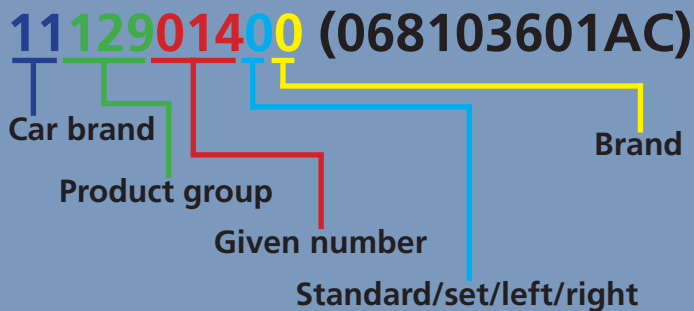

A STRONG FAMILY...

Understanding the JP Group part numbers

Number structure:

The JP Group part no. consists of 10 digits, e.g. 11 129 014 00.

Digits 1 and 2 (11) indicate the car make, in this example VAG.

Digits 3, 4 and 5 (129) indicate the product group, in this case oil sump.

Digits 6, 7 and 8 (014) indicate the given part number. Numbers from 1 to 500 refers directly to the product group. Numbers from 501-999 cover items related to the product group.

Digit 9 indicates whether it is standard, set, left or right:

- 0 = Standard
- 1 = Set
- 5 = Left set
- 6 = Right set
- 7 = Left
- 8 = Right

Digit 10 indicates the product brand:

- 0 = JP Group brand
- 1 = JP Group brand
- 2 = Premium brand
- 3 = Alternative brand
- 4 = Alternative brand
- 5 = Alternative brand
- 6 = No name brand
- 7 = Premium brand

Above example:

- 11 = VAG
- 129 = Oil Sump
- 014 = Given part number
- 0 = Standard (not set, left or right)
- 0 = JP Group brand

Given part number

8195400100

Turn signal light, fender mounted, amber, with rubber gasket, left/right, E-marked

8195450602

Lens for turn signal light, clear, left/right, HELLA

Above example:

The given part number from 1 to 500 refers directly to the product group, in this example 954 001, which is a turn signal light, front.

The given part number from 501 to 999 relates to the product group, in this example 954 506, which is a lens for turn signal, front.