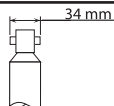

MODEL FAHRZEUG MODELE	YEAR JAHR ANNEE	FRONT/VORNE/AVANT				REAR/HINTEN/ARRIERE			
		PREMIUM Oil	EXCEL-G Twin-tube Gas	GAS-A-JUST Mono-tube Gas		PREMIUM Oil	EXCEL-G Twin-tube Gas	GAS-A-JUST Mono-tube Gas	

Renault Commercial (F)

Master II

 FD*	9.97-						344307		
 JD*	9.97-						344307		
 FD0*, FD2B, FD2E, FD3*	9.97-						344307		
 HD, UD	9.97-								

Master II

(JD, ND, FD, ED) 2.5 dCi, 3.0 dCi Exc. =	10.03-		344306				344307		
(HU, UD) 2.5 dCi, 3.0 dCi Exc. =	10.03-		344306						

Master III

(JV, FV, EV, HV, UV) 2.3 dCi 	2.10-		335835<				345702		
(FV, EV, HV, UV) 2.3 dCi =	2.10-		335835<				345703		
(FV, EV, HV, UV) 2.3 dCi =	2.10-		335837<				345704		

Maxity

2.5 TDCi (81 kw)	3.07-		444322				443466		
2.5 TDCi (96 kw)	3.07-		444322				443467		

R 5 (Super 5) Express, Rapide, Extra

(F 40 Series) Exc. Cu +	10.85-10.96	633806¹⁾	333806¹⁾	912020 SM1500		441064³⁾	341115³⁾		
Cu + 	(F 40 Series) 10.85-10.96	633806¹⁾	333806¹⁾	SM1500				551077⁴⁾	
(F 40 Series) Exc. Cu +	10.96-	633847²⁾	333847²⁾	SM1500		441064³⁾	341115³⁾		
Cu + 	(F 40 Series) 10.96-	633847²⁾	333847²⁾	SM1500				551077⁴⁾	

1) 633806

2) 633847

3)

4)