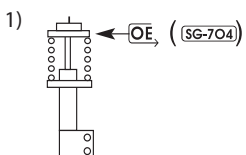

5) 345700 : OE p/n = 5206TS, 5206TW, 5206LT, 5206VA, 5206VS, 5206VT, 5206LY

6) 345701 : OE p/n = 5206TR, 5206TT, 5206TX, 5206LW, 5206VC, 5206VF, 5206PA, 5206VG, 5206VH, 5206PG, 5206TV, 5206NA