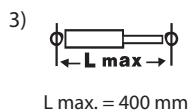

5) 345700 : OE p/n = 5206TS, 5206TW, 5206LT, 5206VA, 5206VS, 5206VT, 5206LY

6) 345701 : OE p/n = 5206TR, 5206TT, 5206TX, 5206LW, 5206VC, 5206VF, 5206PA, 5206VG, 5206VH, 5206PG, 5206TV, 5206NA