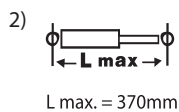

5) 345700 : OE p/n = 5206TS, 5206TW, 5206LT, 5206VA, 5206VS, 5206VT, 5206LY

6) 345701 : OE p/n = 5206TR, 5206TT, 5206TX, 5206LW, 5206VC, 5206VF, 5206PA, 5206VG, 5206VH, 5206PG, 5206TV, 5206NA