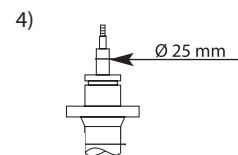

5) 345700 : OE p/n = 5206TS, 5206TW, 5206LT, 5206VA, 5206VS, 5206VT, 5206LY

6) 345701 : OE p/n = 5206TR, 5206TT, 5206TX, 5206LW, 5206VC, 5206VF, 5206PA, 5206VG, 5206VH, 5206PG, 5206TV, 5206NA