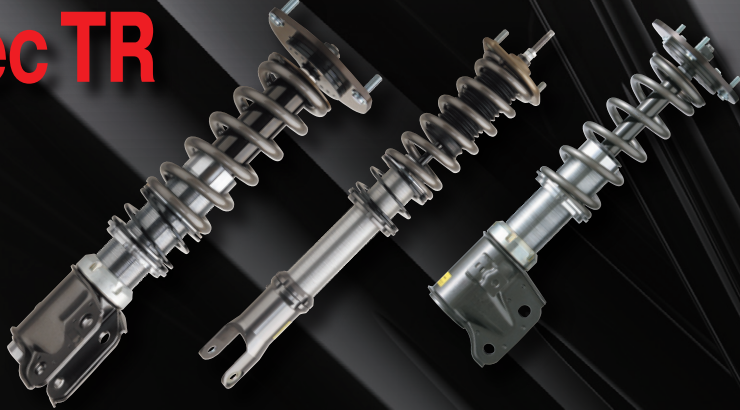

REAL SPORTS DAMPER

Meeting the Needs of All Drivers

It's the Ultimate Answer from KYB.

Spec TR

- High-end coil-over kit for surfaced street and circuit use
- Height adjustable shock absorber (double action)
- Mono-tube & Twin-tube type selectable
- The world first DLC (Diamond-Like Carbon) film treatment piston rod for automobile
- Multi-Level (4-32 Level) adjustment of damping-force