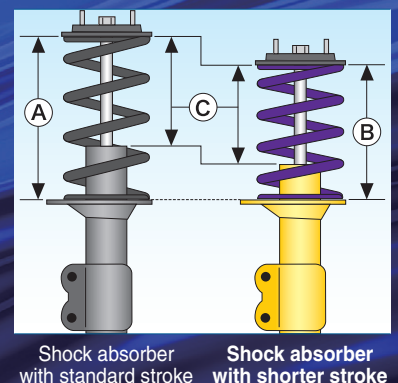

■ Lowering Coil Spring for Optimal Combination

KYB also offers lowering springs we have designed specifically, and confidently, for Lower Sports in order to meet the needs of drivers who want to install the kind of lowering coil spring that will work best with the shock absorbers they have installed, thus ensuring optimal suspension performance.