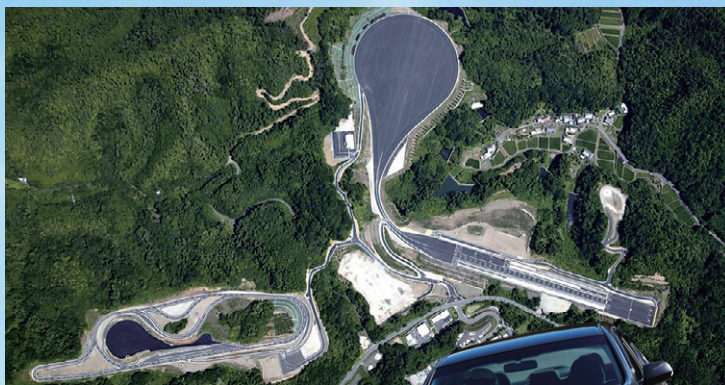

Providing KYB Pride – High-Performance Shock Absorbers for the Car Enthusiast – to Customers Around the World

KYB is a global supplier of shock absorbers today. In fact, our shock absorbers are used in three out of five vehicles manufactured in Japan and in one out of about five vehicles manufactured around the world (based on our own survey). Additionally, the shock absorbers and other suspension parts manufactured at KYB plants located in various locations are widely used throughout the world.

We have recently made available, for customers worldwide, our New SR Series and other KYB products designed for the car enthusiast. These products were previously available mainly in Japan and elsewhere in select countries and regions. All of KYB high-performance shock absorbers are manufactured at our facilities in Gifu. They undergo full vehicle testing and other evaluations. KYB puts considerable cutting-edge technology into its products, along with the know-how it has built by supporting racing and other, similar activities. While we have designed our products mainly for use in "JDM (Japanese Domestic Market)" models, we will be more proactive in pursuing the development of models that will have high demand among users in other countries as well.

KYB Developmental Experiment Center Test course

KYB AFTER MARKET Shock Absorbers

DRIVING STABILITY

REPAIR & MAINTENANCE

BASIC STANDARD

RIDE COMFORT

HIGH-PERFORMANCE