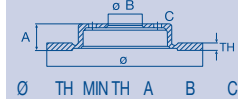

kw

ALFA ROMEO

146	1.6i		9.94→96	•	DF0214		(+ABS)	240	11	92	40	59	4	9	
	1.6i16V TiS_{pk}		96→00	•	DF0219			257	20	182	405	59	4	86	
	1.6i16V TiS_{pk}		96→00	•	DF0214		(+ABS)	240	11	92	40	59	4	9	
	1.7i16V		9.94→96	•	DF0219			257	20	182	405	59	4	86	
	1.7i16V		9.94→96	•	DF0214			240	11	92	40	59	4	9	
	1.8i16V TiS_{pk}		96→00	•	DF0288			284	22	202	394	59	4	9	
	1.8i16V TiS_{pk}		96→00	•	DF0216			240	11	92	40	59	4	86	
	2.0i16V TiS_{pk}		12.95→00	•	DF0288			284	22	202	394	59	4	9	
	2.0i16V TiS_{pk}		12.95→00	•	DF0216			240	11	92	40	59	4	86	
	Turbodiesel 1.9		9.94→9.96	•	DF0218			257	12	102	405	59	4	86	
	Turbodiesel 1.9		10.96→99	•	DF0219			257	20	182	405	59	4	86	
	Turbodiesel 1.9		9.94→99	•	DF0214		(+ABS)	240	11	92	40	59	4	9	
	Turbodiesel 1.9 JTD		99→00	•	DF0219			257	20	182	405	59	4	86	
	Turbodiesel 1.9 JTD		99→00	•	DF0216			240	11	92	40	59	4	86	
147	1.6i16V TiS_{pk}	77	00→02	•	DF0105			281	15	132	447	59	5	95	
	1.6i16V TiS_{pk}	77	02→	•	DF0003			284	22	202	435	59	5	95	
	2.0i16V TiS_{pk}		00→	•	DF0003			284	22	202	435	59	5	95	
	3.2iV6 24V GTA		02→10.03	•	DF0108			305	28	26	447	59	5		
	3.2iV6 24V GTA		11.03→05	•	DF0007				330	32	30	447	59	5	
	1.9 JTD		00→	•	DF0003			284	22	202	435	59	5	95	
	1.9 JTD 16V		02→	•	DF0003			284	22	202	435	59	5	95	
	1.9 JTD 8V	88	05→	•	DF0003			284	22	202	435	59	5	95	
	1.9 JTD 16V	85/110	04→	•	DF0003			284	22	202	435	59	5	95	
	1.9 JTD		00→	•	DF0211			251	10	9	505	59	5	95	
155	1.6i16V TiS_{pk}		96→97	•	DF0219			257	20	182	405	59	4	86	
	1.7i TiS_{pk}		93→96	•	DF0219			257	20	182	405	59	4	86	
	1.8i16V TiS_{pk}		96→97	•	DF0219			257	20	182	405	59	4	86	
	1.8i TiS_{pk}		92→96	•	DF0219			257	20	182	405	59	4	86	
	2.0i16V TiS_{pk}		95→97	•	DF0288			284	22	202	394	59	4	9	
	2.0iTurb 16V Q4		92→97	•	DF0004			284	22	202	435	59	4	95	
	2.0i TiS_{pk}		92→95	•	DF0219			257	20	182	405	59	4	86	
	2.5iV6		92→97	•	DF0004			284	22	202	435	59	4	95	
	Turbodiesel 1.9		93→97	•	DF0218			257	12	102	405	59	4	86	
	Turbodiesel 2.5		93→97	•	DF0004			284	22	202	435	59	4	95	
	1.9 JTD		92→97	•	DF0216			240	11	92	40	59	4	86	
156	1.6i16V TiS_{pk}		97→05	•	DF0105		(b →0383455)	281	15	132	447	59	5	95	
	1.6i16V TiS_{pk}		97→05	•	DF0003			(b →0383456 →)	284	22	202	435	59	5	95
	1.8i16V TiS_{pk}		97→05	•	DF0105		(b →0383455)	281	15	132	447	59	5	95