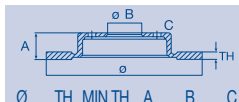

kw

MAGNETI MARELLI

HIGH CARBON PVTECH