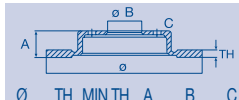

kw

MAGNETI MARELLI

HIGH CARBON PVTECH

CITROËN

Xsara Break	1.4i		98→8.00	•	DF0405	(- ABS)	247	204	185	342	66	4	85
	1.4i		98→8.00	•	DF0178	(+ABS)	266	205	186	274	66	4	9
	1.4i		9.00→05	•	DF0187		266	22	20	342	66	4	9
	1.6i		98→8.00	•	DF0405	(- ABS)	247	204	185	342	66	4	85
	1.6i		98→8.00	•	DF0178	(+ABS)	266	205	186	274	66	4	9
	1.6i16V		9.00→05	•	DF0187		266	22	20	342	66	4	9
	1.8i 8/16V		98→8.00	•	DF0178		266	205	186	274	66	4	9
	2.0i16V		98→8.00	•	DF0178		266	205	186	274	66	4	9
	2.0i16V		9.00→05	•	DF0180	(b →09064)	283	22	20	272	66	4	9
	2.0i16V		9.00→05	•	DF0189	(09065 →)	283	26	24	342	66	4	9
	Diesel1.5		98→8.00	•	DF0405	(- ABS)	247	204	185	342	66	4	85
	Diesel1.5		98→8.00	•	DF0178	(+ABS)	266	205	186	274	66	4	9
	Diesel1.9		98→8.00	•	DF0405	(- ABS)	247	204	185	342	66	4	85
	Diesel1.9		98→8.00	•	DF0178	(+ABS)	266	205	186	274	66	4	9
	Diesel1.9		9.00→05	•	DF0187		266	22	20	342	66	4	9
	Turbodiesel1.4 HDi		03→05	•	DF0187		266	22	20	342	66	4	9
	Turbodiesel1.9		98→8.00	•	DF0178		266	205	186	274	66	4	9
	Turbodiesel2.0 HDi	66	99→8.00	•	DF0178		266	205	186	274	66	4	9
	Turbodiesel2.0 HDi	66	9.00→05	•	DF0187		266	22	20	342	66	4	9
	Turbodiesel2.0 HDi	80	01→05	•	DF0180	(b →09064)	283	22	20	272	66	4	9
Turbodiesel2.0 HDi	80	01→05	•	DF0189	(09065 →)	283	26	24	342	66	4	9	
Diesel		98→05	•	DF0183	(+ABS)	247	8	6	253	71	4	9	
Xsara Coupé	1.4i		98→8.00	•	DF0408	(- ABS)	247	13	11	342	66	4	9
	1.4i		98→8.00	•	DF0405	(+ABS)	247	204	185	342	66	4	85
	1.4i		9.00→04	•	DF0187		266	22	20	342	66	4	9
	1.6i		98→8.00	•	DF0405		247	204	185	342	66	4	85
	1.6i16V		9.00→04	•	DF0187		266	22	20	342	66	4	9
	1.8i		98→8.00	•	DF0405		247	204	185	342	66	4	85
	1.8i16V VTS		98→8.00	•	DF0178		266	205	186	274	66	4	9
	2.0i16V VTS	98	98→8.00	•	DF0178	(GR opt)	266	205	186	274	66	4	9
	2.0i16V VTS	100/120	98→04	•	DF0180	(b →09064)	283	22	20	272	66	4	9
	2.0i16V VTS	100/120	98→04	•	DF0189	(09065 →)	283	26	24	342	66	4	9
	Turbodiesel1.4 HDi		03→04	•	DF0187		266	22	20	342	66	4	9
	Turbodiesel1.9		98→8.00	•	DF0405		247	204	185	342	66	4	85
	Turbodiesel2.0 HDi	66	99→8.00	•	DF0178		266	205	186	274	66	4	9
	Turbodiesel2.0 HDi	66	9.00→04	•	DF0187		266	22	20	342	66	4	9
	Turbodiesel2.0 HDi	80	01→04	•	DF0180	(b →09064)	283	22	20	272	66	4	9
	Turbodiesel2.0 HDi	80	01→04	•	DF0189	(09065 →)	283	26	24	342	66	4	9