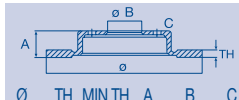

kw

MAGNETI MARELLI

HIGH CARBON PVTECH