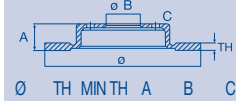

kw

SEAT

Leon (II)	NEW 1.6i		9.05→		• DF0608		(286mm PR:1KY/1KZ)	286	12	10	482	65	5		
Malaga	1.2		85→91	•	DF0204			227	108	9	458	615	4	86	
	1.5	63	85→91	•	DF0204			227	108	9	458	615	4	86	
	1.5 / i	66	85→91	•	DF0203			251	11	95	515	618	4	86	
	1.5i	74	87→91	•	DF0450			251	20	18	458	61	4	11	
	Diésel 1.7		85→91	•	DF0204			227	108	9	458	615	4	86	
Marbella	1.6i		86→99	•	DF0204			227	108	9	458	615	4	86	
Ronda	1.2-1.6		82→5.84	•	DF0204			227	108	9	458	615	4	86	
	1.2-1.5		5.84→87	•	DF0203		(Porto 03)	251	11	95	515	618	4	86	
	Diésel 1.7		83→5.84	•	DF0204			227	108	9	458	615	4	86	
	Diésel 1.7		5.84→87	•	DF0203			251	11	95	515	618	4	86	
Toledo	1.6i		91→98	•	DF0479			239	12	10	35	65	4	11	
	1.8i		91→98	•	DF0479			239	12	10	35	65	4	11	
	1.8i16V		91→98	•	DF0481			256	20	18	387	65	4	11	
	1.8i16V		91→98	•	DF0483			226	10	8	712	398	4	11	
	2.0i		91→98	•	DF0481			256	20	18	387	65	4	11	
	2.0i		91→98	•	DF0483			226	10	8	712	398	4	11	
	2.0i16V		94→98	•	DF0486		HIGH CARBON	280	22	20	282	65	5	11	
	2.0i16V		94→98	•	DF0484			226	10	8	712	398	5	11	
	Diésel 1.9		91→98	•	DF0479			239	12	10	35	65	4	11	
	Turbodiesel 1.9	55	91→97	•	DF0479			239	12	10	35	65	4	11	
	Turbodiesel 1.9 TDI	66	95→98	•	DF0482		(-ABS)	256	13	11	392	65	4	11	
	Turbodiesel 1.9 TDI	66	96→98	•	DF0481		(-ABS)	256	20	18	387	65	4	11	
	Turbodiesel 1.9 TDI	81	96→98	•	DF0481			256	20	18	387	65	4	11	
	1.6i		91→98	•	DF0483		(-ABS / -ABS 03)	226	10	8	712	398	4	11	
Toledo (II)	1.6i		99→11.04	•	DF0494		HIGH CARBON	256	22	19	365	65	5	12	
	1.8i20V		99→11.04	•	DF0495		HIGH CARBON	280	22	19	365	65	5	12	
	1.8i20V Turb	132	01→11.04	•	DF0493		HIGH CARBON	288	25	22	342	65	5	12	
	2.3iV5 / 20V		99→11.04	•	DF0493		HIGH CARBON	288	25	22	342	65	5	12	
	Turbodiesel 1.9 TDI	66/81	99→11.04	•	DF0495		HIGH CARBON	280	22	19	365	65	5	12	
	Turbodiesel 1.9 TDI	96/110	00→11.04	•	DF0493		HIGH CARBON	288	25	22	342	65	5	12	
	1.6i		99→11.04	•	DF0497			232	9	7	393	65	5	12	
	Toledo (III)	1.6i		12.04→	•	DF0020		HIGH CARBON	280	22	19	495	65	5	
1.8i16V TFSI		NEW	07→	•	DF0505			288	25	22	495	65	5