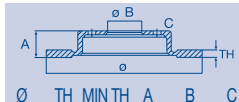

kw

MAGNETI MARELLI

SEAT

Ibiza (IV)	kw		2.02→08		• DF0497			(PR:1LQ/1LR)	232	9	7	393	65	5	12
Ibiza (V)	NEW 1.2i12V	51	7.08→	•	DF0494			(PR:1LQ/1LR)	256	22	19	365	65	5	12
	NEW 1.4i16V	63	7.08→	•	DF0494			(PR:1LQ/1LR)	256	22	19	365	65	5	12
	NEW 1.6i16V	77	7.08→	•	DF0494			(PR:1LQ/1LR)	256	22	19	365	65	5	12
	NEW 1.4 TDI	59	7.08→	•	DF0494			(PR:1LQ/1LR)	256	22	19	365	65	5	12
	NEW 1.9 TDI	66/77	7.08→	•	DF0494			(PR:1LQ/1LR)	256	22	19	365	65	5	12
	NEW kw		7.08→	•	DF0497			(PR:1KK/1KT)	232	9	7	393	65	5	12
Ibiza (V) SC	NEW 1.2i12V	51	7.08→	•	DF0494			(PR:1LQ/1LR)	256	22	19	365	65	5	12
	NEW 1.4i16V	63	7.08→	•	DF0494			(PR:1LQ/1LR)	256	22	19	365	65	5	12
	NEW 1.6i16V	77	7.08→	•	DF0494			(PR:1LQ/1LR)	256	22	19	365	65	5	12
	NEW 1.4 TDI	59	7.08→	•	DF0494			(PR:1LQ/1LR)	256	22	19	365	65	5	12
	NEW 1.9 TDI	66/77	7.08→	•	DF0494			(PR:1LQ/1LR)	256	22	19	365	65	5	12
	NEW kw		7.08→	•	DF0497			(PR:1KK/1KT)	232	9	7	393	65	5	12
Leon	1.4i16V		00→8.05	•	DF0494				256	22	19	365	65	5	12
	1.6i/16V		00→8.05	•	DF0494				256	22	19	365	65	5	12
	1.8i20V		00→8.05	•	DF0495				280	22	19	365	65	5	12
	1.8i20V Turb 2WD/4WD	132	00→8.05	•	DF0493			(PR:1LQ/1LR)	288	25	22	342	65	5	12
	1.8i20V Turb 2WD/4WD	132	00→8.05	•	DF0131			(PR:1LQ/1LR)	312	25	23	342	65	5	12
	2.8iVR6 Cuprd		01→04	•	DF0131				312	25	23	342	65	5	12
	Diesel 1.9 SDi		00→8.05	•	DF0494				256	22	19	365	65	5	12
	Turbodiesel 1.9 TDI	66/81	00→8.05	•	DF0495				280	22	19	365	65	5	12
	Turbodiesel 1.9 TDI	96	01→8.05	•	DF0493				288	25	22	342	65	5	12
	Turbodiesel 1.9 TDI 2WD/4WD	110	01→8.05	•	DF0493			(PR:1LQ/1LR)	288	25	22	342	65	5	12
	Turbodiesel 1.9 TDI 2WD/4WD	110	01→8.05	•	DF0131			(PR:1LQ/1LR)	312	25	23	342	65	5	12
kw		00→8.05	•	DF0497			(PR:1LQ/1LR)	232	9	7	393	65	5	12	
Leon (II)	1.4i16V		06→	•	DF0020				280	22	19	495	65	5	
	1.4i16V TFSI		07→	•	DF0505				288	25	22	495	65	5	
	1.6i		9.05→	•	DF0020				280	22	19	495	65	5	
	1.8i16V TFSI		07→	•	DF0506				312	25	22	495	65	5	
	2.0i16V FSI		9.05→	•	DF0505				288	25	22	495	65	5	
	2.0i16V TFSI FR	136/147	9.05→	•	DF0506				312	25	22	495	65	5	
	1.9 TDI	66/77/81	9.05→	•	DF0020				280	22	19	495	65	5	
	1.9 TDI	110	9.05→	•	DF0505			(PR:1LQ/1LR)	288	25	22	495	65	5	
	1.9 TDI	110	9.05→	•	DF0506			(PR:1LQ/1LR)	312	25	22	495	65	5	
	2.0 16V TDI	103	9.05→	•	DF0505				288	25	22	495	65	5	
	2.0 16V TDI FR	125	06→	•	DF0506				312	25	22	495	65	5	
	kw		9.05→	•	DF0507			(PR:1LQ/1LR)	255	10	7	513	65	5