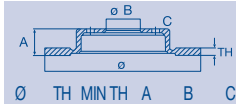

kw

BMW

Serie 3 318tds	(E36) Seal		94→00	•	DF0159			286	12	104	517	79	5	10
	(E36) Coupé		95→00	•	DF0159			286	12	104	517	79	5	10
	(E36) Tourig		94→99	•	DF0159			286	12	104	517	79	5	10
	(E36) Tourig		94→99	•	DF0161	HIGH CARBON		280	10	84	601	75	5	10
Serie 3 318ti	(E36) Coupé		94→00	•	DF0159			286	12	104	517	79	5	10
	(E46) Coupé		01→05	•	DF0160	HIGH CARBON		286	22	204	516	79	5	10
	(E46) Coupé		01→05	•	DF0166	HIGH CARBON		276	19	174	601	75	5	10
Serie 3 320i	(E30)		82→91	•	DF0026			260	22	204	351	66	4	95
	(E30)		82→91	•	DF0152	(-ABS)		258	10	84	601	62	4	10
	(E30) Clàret		86→92	•	DF0026			260	22	204	351	66	4	95
	(E30) Clàret		86→92	•	DF0152			258	10	84	601	62	4	10
	(E30) Tourig		88→93	•	DF0026			260	22	204	351	66	4	95
	(E30) Tourig		88→93	•	DF0152			258	10	84	601	62	4	10
	(E36) Clàret Coupé		92→99	•	DF0160	HIGH CARBON		286	22	204	516	79	5	10
	(E36) Clàret Coupé		92→99	•	DF0161	HIGH CARBON		280	10	84	601	75	5	10
	(E36) Seal		12.90→98	•	DF0160	HIGH CARBON		286	22	204	516	79	5	10
	(E36) Seal		12.90→98	•	DF0161	HIGH CARBON		280	10	84	601	75	5	10
	(E36) Tourig		94→99	•	DF0160	HIGH CARBON		286	22	204	516	79	5	10
	(E36) Tourig		94→99	•	DF0161	HIGH CARBON		280	10	84	601	75	5	10
	(E46) Seal		4.98→2.05	•	DF0160	HIGH CARBON (41 lbs)		286	22	204	516	79	5	10
	(E46) Seal		4.98→2.05	•	DF0166	HIGH CARBON (41 lbs)		276	19	174	601	75	5	10
	(E46) Seal		4.98→2.05	•	DF0167	HIGH CARBON (power/lbs)		300	22	204	515	79	5	10
	(E46) Seal		4.98→2.05	•	DF0168	HIGH CARBON (power/lbs)		294	19	174	592	75	5	10
	(E46) Tourig	110	99→8.00	•	DF0160	HIGH CARBON		286	22	204	516	79	5	10
	(E46) Tourig	110	99→8.00	•	DF0166	HIGH CARBON		276	19	174	601	75	5	10
	(E46) Tourig	125	9.00→8.05	•	DF0167	HIGH CARBON		300	22	204	515	79	5	10
	(E46) Tourig	125	9.00→8.05	•	DF0168	HIGH CARBON		294	19	174	592	75	5	10
NEW (E90) Seal	110	05→8.07	•	DF0047	HIGH CARBON (- lbs)		292	22	204	73	79	5		
Serie 3 320iS	(E30)		87→91	•	DF0026			260	22	204	351	66	4	95
	(E30)		87→91	•	DF0152			258	10	84	601	62	4	10
Serie 3 320Ci	(E46) Coupé		99→06	•	DF0160	HIGH CARBON		286	22	204	516	79	5	10
	(E46) Coupé		99→06	•	DF0166	HIGH CARBON		276	19	174	601	75	5	10
	(E46) Clàret		00→06	•	DF0167	HIGH CARBON		300	22	204	515	79	5	10
	(E46) Clàret		00→06	•	DF0168	HIGH CARBON		294	19	174	592	75	5	10
Serie 3 320d	(E46) Seal		4.98→8.01	•	DF0160	HIGH CARBON		286	22	204	516	79	5	10
	(E46) Seal		4.98→8.01	•	DF0166	HIGH CARBON		276	19	174	601	75	5	10