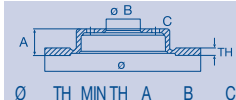

kw

CITROËN

C3 Picasso	NEW 1.6 16V HDi	80	09→	•	DF0189			283	26	24	342	66	4	9	
	NEW 1.6i		09→		•	DF0566		(-bak) +ABS rj	249	9	7	672	56	4	
C3 Pluriel	1.4i		03→	•	DF0187			266	22	20	342	66	4	9	
	1.6i16V		03→	•	DF0187			266	22	20	342	66	4	9	
	1.6i16V		03→	•	DF0191			247	9	7	35	71	4		
	1.4 HDi		04→	•	DF0187			266	22	20	342	66	4	9	
C4	1.4i16V		10.04→	•	DF0187		(- ESP)	266	22	20	342	66	4	9	
	1.4i16V		10.04→	•	DF0189		(- ESP)	283	26	24	342	66	4	9	
	1.6i16V		10.04→08	•	DF0187		(- ESP)	266	22	20	342	66	4	9	
	1.6i16V		10.04→08	•	DF0189		(- ESP)	283	26	24	342	66	4	9	
	1.6i16V VTi	88	08→	•	DF0189			283	26	24	342	66	4	9	
	2.0i16V	103	10.04→08	•	DF0189			283	26	24	342	66	4	9	
	2.0i16V VTS	130	10.04→08	•	DF0417			302	26	24	342	66	4		
	1.6 16V HDi	66	10.04→	•	DF0187		(- ESP)	266	22	20	342	66	4	9	
	1.6 16V HDi	66	10.04→	•	DF0189		(- ESP)	283	26	24	342	66	4	9	
	1.6 16V HDi	80	10.04→	•	DF0189			283	26	24	342	66	4	9	
	2.0 16V HDi		10.04→	•	DF0417			302	26	24	342	66	4		
NEW	1.6i		10.04→9.06	•	DF0565		(-bak) +ABS rj	249	9	7	672	56	4		
NEW	1.6i		10.06→	•	DF0566		(-bak) +ABS rj	249	9	7	672	56	4		
C4 Sedan	NEW 1.6i16V	80	07→	•	DF0187			266	22	20	342	66	4	9	
	NEW 2.0i16V	103	07→	•	DF0189			283	26	24	342	66	4	9	
	NEW 1.6 16V HDi	80	07→	•	DF0189			283	26	24	342	66	4	9	
	NEW 1.6i		07→	•	DF0566		(-bak) +ABS rj	249	9	7	672	56	4		
C4 Grand Picasso	NEW 1.6i16V VTi	88	08→	•	DF0189			283	26	24	342	66	4	9	
	NEW 1.6iTurb THP	103/110	08→	•	DF0417			302	26	24	342	66	4		
	NEW 1.8i16V		06→	•	DF0189			283	26	24	342	66	4	9	
	2.0i16V		06→	•	DF0417			302	26	24	342	66	4		
	NEW 1.6 16V HDi		06→	•	DF0189			283	26	24	342	66	4	9	
	2.0 16V HDi		06→	•	DF0417			302	26	24	342	66	4		
C4 Picasso	NEW 1.6i16V VTi	88	08→	•	DF0189			283	26	24	342	66	4	9	
	NEW 1.6iTurb THP	103/110	08→	•	DF0417			302	26	24	342	66	4		
	NEW 1.8i16V		07→	•	DF0189			283	26	24	342	66	4	9	
	2.0i16V		07→	•	DF0417			302	26	24	342	66	4		
	NEW 1.6 16V HDi		07→	•	DF0189			283	26	24	342	66	4	9