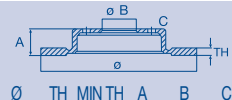

kw

MAGNETI MARELLI

High Carbon PVTech

SKODA

Fabia (II)	NEW 1.4 TDI	59	3.07→	•	DF0493	High Carbon		(PR:1LN)	288	25	22	342	65	5	12
	NEW 1.9 TDI	77	3.07→	•	DF0494	High Carbon		(PR:1LQ/1LR)	256	22	19	365	65	5	12
	NEW 1.9 TDI	77	3.07→	•	DF0493	High Carbon		(PR:1LN)	288	25	22	342	65	5	12
	NEW 1.9 TDI		3.07→	•	DF0497			(ABS)	232	9	7	393	65	5	12
Fabia (II) S.W.	NEW 1.2i	44	10.07→	•	DF0496	High Carbon		(PR:1LB/1LM)	239	18	16	346	65	5	
	NEW 1.2i	44	10.07→	•	DF0494	High Carbon		(PR:1LQ/1LR)	256	22	19	365	65	5	12
	NEW 1.2i12V	51	10.07→	•	DF0496	High Carbon		(PR:1LB/1LM)	239	18	16	346	65	5	
	NEW 1.2i12V	51	10.07→	•	DF0494	High Carbon		(PR:1LQ/1LR)	256	22	19	365	65	5	12
	NEW 1.4i16V	63	10.07→	•	DF0494	High Carbon		(PR:1LQ/1LR)	256	22	19	365	65	5	12
	NEW 1.4i16V	63	10.07→	•	DF0493	High Carbon		(PR:1LN)	288	25	22	342	65	5	12
	NEW 1.6i16V	77	10.07→	•	DF0494	High Carbon		(PR:1LQ/1LR)	256	22	19	365	65	5	12
	NEW 1.6i16V	77	10.07→	•	DF0493	High Carbon		(PR:1LN)	288	25	22	342	65	5	12
	NEW 1.4 TDI	51	10.07→	•	DF0496	High Carbon		(PR:1LB/1LM)	239	18	16	346	65	5	
	NEW 1.4 TDI	51	10.07→	•	DF0494	High Carbon		(PR:1LQ/1LR)	256	22	19	365	65	5	12
	NEW 1.4 TDI	59	10.07→	•	DF0494	High Carbon		(PR:1LQ/1LR)	256	22	19	365	65	5	12
	NEW 1.4 TDI	59	10.07→	•	DF0493	High Carbon		(PR:1LN)	288	25	22	342	65	5	12
	NEW 1.9 TDI	77	10.07→	•	DF0494	High Carbon		(PR:1LQ/1LR)	256	22	19	365	65	5	12
	NEW 1.9 TDI	77	10.07→	•	DF0493	High Carbon		(PR:1LN)	288	25	22	342	65	5	12
	NEW 1.9 TDI		10.07→	•	DF0497			(ABS)	232	9	7	393	65	5	12
Favorit (135/136)	1.1-1.3i		87→92	•	DF0451				236	127	114	456	62	4	7
	1.3i		4.94→95	•	DF0452				236	127	114	456	62	4	7
Felicia	1.1		10.94→01	•	DF0452				236	127	114	456	62	4	7
	1.3i		10.94→01	•	DF0452				236	127	114	456	62	4	7
	1.6i		95→01	•	DF0452				236	127	114	456	62	4	7
	Diésel 1.9		95→01	•	DF0452				236	127	114	456	62	4	7
Felicia Combi/Wagon	1.3		95→01	•	DF0452				236	127	114	456	62	4	7
	1.6		95→01	•	DF0452				236	127	114	456	62	4	7
	Diésel 1.9		95→01	•	DF0452				236	127	114	456	62	4	7
Forman	1.3i		90→92	•	DF0451				236	127	114	456	62	4	7
	1.3i		4.94→95	•	DF0452				236	127	114	456	62	4	7
Octavia	1.4i		99→8.04	•	DF0494	High Carbon			256	22	19	365	65	5	12
	1.4i16V		00→8.04	•	DF0494	High Carbon			256	22	19	365	65	5	12
	1.6i		96→8.04	•	DF0494	High Carbon			256	22	19	365	65	5	12
	1.8i20V		96→8.04	•	DF0495	High Carbon			280	22	19	365	65	5	12
	1.8i20V		96→8.04	•	DF0497				232	9	7	393	65	5	12
	1.8i20V Turb	110	98→8.04	•	DF0493	High Carbon			288	25	22	342	65	5	12
	1.8i20V Turb	110	98→8.04	•	DF0497				232	9	7	393	65	5	12
1.8i20V Turb 4x4	110	01→8.04	•	DF0493	High Carbon			288	25	22	342	65	5	12