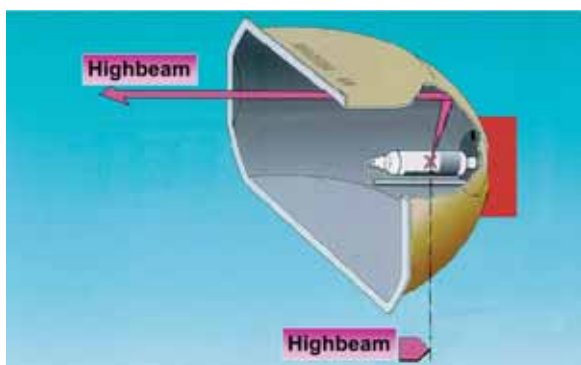

The **Bi-Xenon System** is the current development of this technology and is operating with an electromechanical adjustment of the bulb position within a fraction of a second. Therewith the light distribution for low and high beam is controlled with only one bulb.