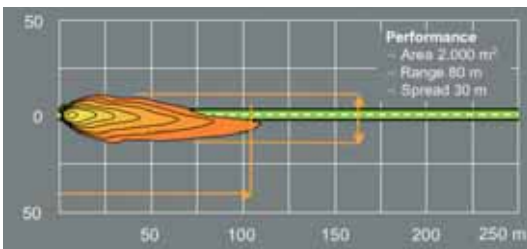

One hundred years of development in the automotive lighting

Since the beginning of the last century enormous technological development have occurred for the automotive lighting, especially for head lamps and rear lights.

In 1912 the Italian company Carello has introduced as the first in Europe **electrical head lamps, powered by generators**.

In the following phase head lamps with asymmetric light bulbs with two filaments have been developed in order to allow the function low and high beam at the same time.

In the beginning of the sixties the company Carello introduced the first head lamp with a new glow bulb type: **The halogen bulb**.

Regarding the previous technology (**Bilux**), the head lamp provides light with nearly the double intensity compared to a regular lamp.

The technical changes of the halogen bulb have increased the ability of head lamps to generate light.

For example the usage of H7 halogen bulbs achieves a better light exploitation, which leads to an increase of about 30% more light than the H4 bulb.

Performance H4