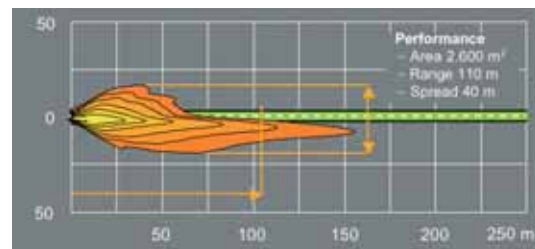

Performance H7