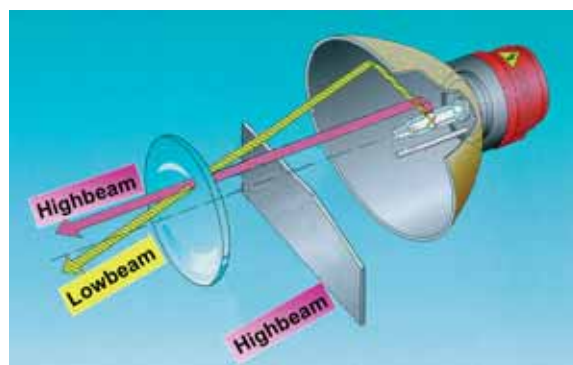

This technology uses an additional lens inside the head lamp. This allows a higher light exploitation (through distribution and concentration) in relation with the head lamp size.

In the nineties the Xenon-System was born, based on the usage of gas discharge lamps (also known as D1S, D2S, D1R, D2R). These bulbs are able to provide up to 200% more light, using less energy than regular halogen bulbs.

Performance H7

Performance Xenon

The usage of these bulbs requires a high demanding head lamp technology. Not only a more sophisticated optic, but also the usage of electronic ignition units (ECU) is required in order to achieve the necessary voltage of 10.000/20.000 to ignite the bulbs. Additionally, a constant tension regulator, an automatic load leveling (to avoid dazzling) and a head lamp washing system (required by law in Europe) are needed.

The **Bi-Xenon System** is the current development of this technology and is operating with an electromechanical adjustment of the bulb position within a fraction of a second. Therewith the light distribution for low and high beam is controlled with only one bulb.

The latest development has beard the Systems **SFS (Static Front lighting System)** und **AFS (Adaptive Front lighting System)**, better known as curve light.

The System AFS (also fog - curve combination, static curve light) is the easier version and works with the usage of an additional bulb inside the fog lamp. The light ignites automatically when switching the indicator on and increases the lighting of the desired side.