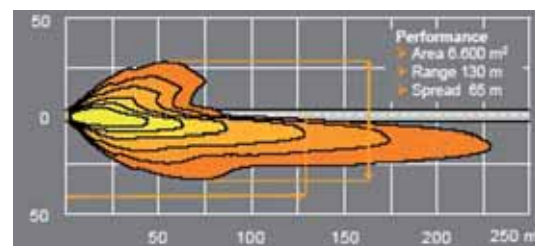

Performance Xenon