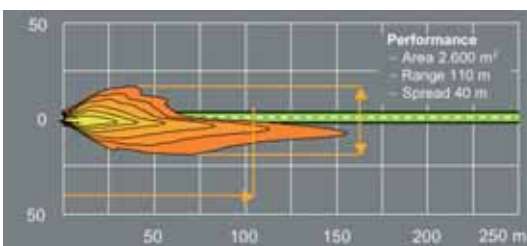

Performance H7