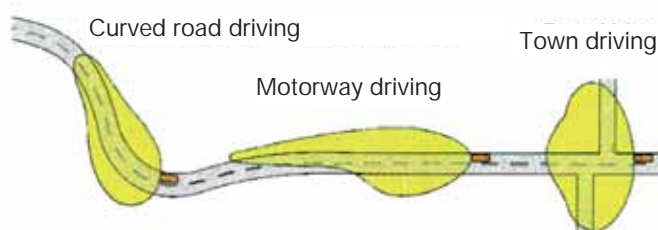

The usage of these bulbs requires a high demanding head lamp technology. Not only a more sophisticated optic, but also the usage of electronic ignition units (ECU) is required in order to achieve the necessary voltage of 10.000/20.000 to ignite the bulbs. Additionally, a constant tension regulator, an automatic load leveling (to avoid dazzling) and a head lamp washing system (required by law in Europe) are needed.

The **Bi-Xenon System** is the current development of this technology and is operating with an electromechanical adjustment of the bulb position within a fraction of a second. Therewith the light distribution for low and high beam is controlled with only one bulb.

The latest development has beard the Systems **SFS (Static Front lighting System)** und **AFS (Adaptive Front lighting System)**, better known as curve light.

The System AFS (also fog - curve combination, static curve light) is the easier version and works with the usage of an additional bulb inside the fog lamp. The light ignites automatically when switching the indicator on and increases the lighting of the desired side.

Much more complex is the System AFS (dynamic curve light).

This system contains an electrical control unit which is able to process the data's (speed, steering angle, etc.) coming from various sensors in order to steer the automatic light regulation as well in horizontal as in vertical direction.

The better illumination of the important sections leads to a higher driving safety.