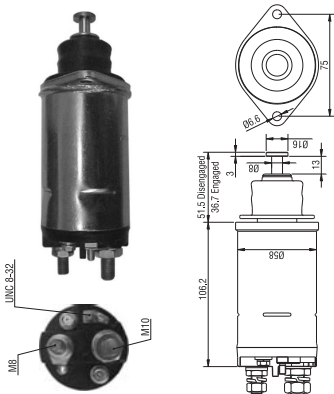

940113050304
AME0304 24V

Delco:
10457123

Starters/rozsuszni Delco 28MT series

940113050305
AME0305 24V

Delco:
10457368

Mercedes Benz:
0011523610

Delco:
10479626
10479650

Mercedes Benz:
A0051512201

Starters/rozsuszni Delco 28MT series

Mercedes Benz
trucks/ ciężarówki 712, 912,
914,1215, 1417, 1625,
1628, 1632, 1721, 1725, 2423