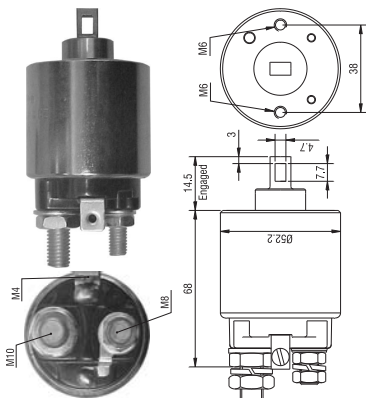

Mazda:
E35618X10

Mitsubishi:
M371X60171
MD607889
MD618728
SB601

Mitsubishi:
M0T70381
M1T70481
M1T70483
M1T73381
M3T43381

M1T73383
M2T40081
M2T49881
M3T32591

M3T32593
M3T41081
M3T41083
M3T42781

Chryse

Dodge
RAM 50

Eagle
Summit
Talon
Vista

Hyundai
Hyundai Excel
Scoupe

Mitsubishi
Mitsubishi Cordia
Eclipse
Expo
Galant
Mirage

Plymouth
Champ/Colt
Colt Vista and Laser

940113050444
AME0444 12V