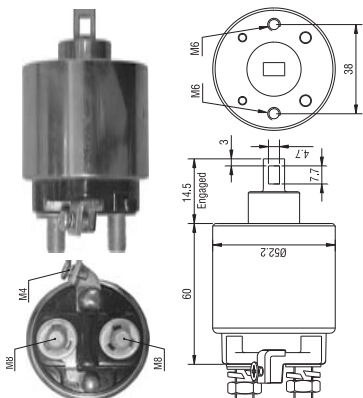

MAGNETI MARELLI

O.E.

940113050020
AME0020 12V

Universal:

Universal
12V

940113050021
AME0021 24V

Universal:

Universal
24V

940113050022
AME0022 12V

Hitachi:
211437613
211497612

Hitachi:
S114-850

Opel
Combo 1.7 Diesel (07.94==>)
Corsa 1.7 Diesel (04.96==>)