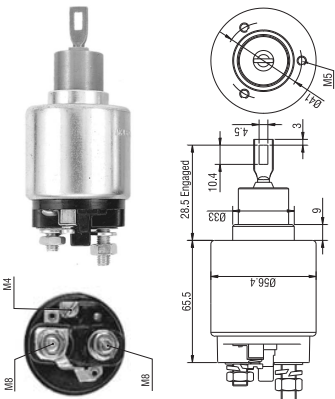

940113050275
AME0275 12V

Bosch:
0331303106
0331303606

Bosch:
0001108051
0001108056

Renault
Clio 1.4, 1.4i, 1.6i, 1.8, 1.8i, 1.9 D, 2.0, 16V
Express 1.1, 1.2, 1.4, 1.4i, 1.6D, 1.9 D
Laguna 1.8, 2.0
Megane 1.4i, 1.6i, 2.0i, 2.0 16V
Rapid 1.6D, 1.9 D
Le Car
Aliance
Encore
Eagle Premier