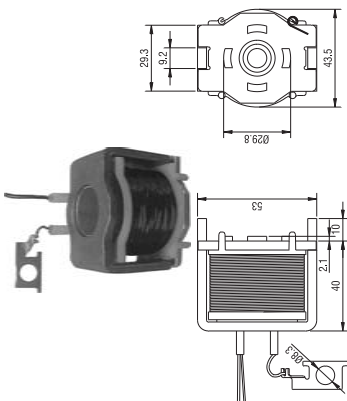

940113050025
AME0025 12V

Delco:
1115589
1985280

Delco:
1990311 1993709
1990312 1993712
1990318 1993719
1990321 1993726
1990322 1993728
1990326 1993745
1990327 1993746
1990336

Toyota
Pick-up
Celica
Corona
Cressida
Land Cruiser
Starlet
Supra
Tercel
International Harvester
Kenworth
Lister
Diesel
Perkins
Diesel Engines
Waulesha
White Farm
Delco
37 MT series starters