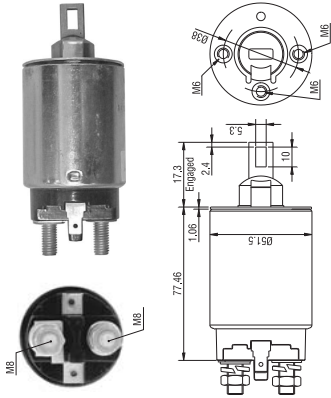

**MAGNETI
MARELLI**

O.E.

940113050395
AME0395 12V

Mitsubishi:
M371X01871

Mitsubishi:
M2T52071 M3T10476 MEA01-0
M3T10071 M3T11174 MEA01-1
M3T10471 M3T21781 MED03-4
M3T10475 M3T22581

Mazda
616, 929 1800
B 1600 Pick-up
B 1800 Pick-up

Mitsubishi
Celeste 2000
Colt 1.2, 1.4
Galant 1300, 1400, 1500, 1600, 2000
Lancer 1200, 1400, 1600, 1.4

Yale
Truck engine/silnik Mazda

940113050396
AME0396 12V

Mitsubishi:
M371X94071

Mitsubishi:
M1T79481
M1T79482

Chrysler

Jeep

Cherokee
L4, 2.5i

Jeep Wrangler
L4, 2.5i

Dodge
Dakota, L4, 2.5i