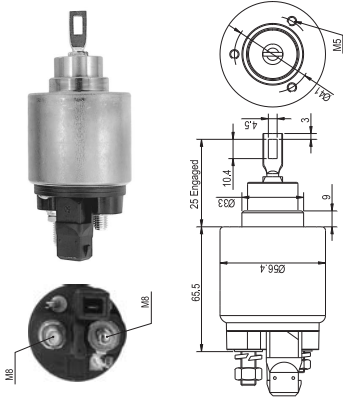

940113050538
AME0538 12V

Bosch:
F000SH0117
F000SH0138

Bosch:
F000AL0105
F000AL0107

MWM
Nissan
2.8

940113050539
AME0539 12V

Bosch:
2339304015
2339304050
2339304047

Bosch:
0-001-107-043   0-001-107-087
0-001-107-407   0-001-107-410
0-001-107-417   0-001-107-418
0-001-108-408   0-001-109-204

Ford:
Fiesta IV 1.25i 16V, 1.4i 16V, 1.6 16V
Sport Fiesta V 1.25 16V, 1.6 16V,
1.4 16V, 1.3, 1.4i
Fusion 1.25, 1.4, 1.6
Ka 1.3i, 1.6i
Ka Street 1.6, 1.3i
Puma 1.4 16V, 1.6 16V, 1.7 16V
Focus Saloon 1.4 16V, 1.6 16V
C-MAX 1.6 Ti
Focus II 1.4, 1.6 16V, 1.6 Ti
Focus II Turnier 1.4, 1.6 Ti
Focus C-MAX 1.6
Focus Estate 1.4 16V, 1.6 16V

Volvo:
S40 II 1.6
V50 1.6

Ford:
1307578
1309581
1344589
2S6U 11000 CA
2S6U 11000 CB
2S6U 11000 DA
2S6U 11000 DB
4M5T 11000 CA
96FB 11000 KD

Volvo:
30667102
8603377