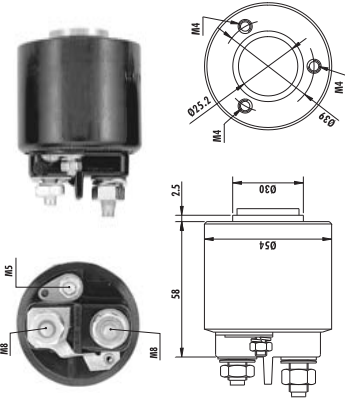

940113050060
AME0060 12V

Paris Rhone:
594045
CED552
NE777

Valeo:
594045
CED552
NE777

Valeo:
D6RA10
D6RA13
D6RA15
D6RA20
D6RA42
D6RA5
D6RA7

BMW
MC:R45,R50, R60, R75, R80/7N
R80/7S, GS, RT, ST, R90, R100
Citroën AX14 TRS, TZS, AX GT, GTi, TGs,
TZS, AX Sport, BX 14, C15 0.9, 1.1
1.2, 1.3