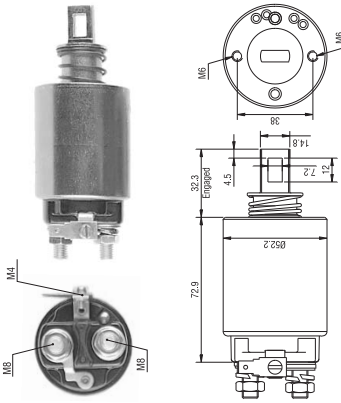

MAGNETI MARELLI

O.E.

940113050215
AME0215 12V

Hitachi:
213017002 213027001
21306700

Isuzu:
5811510290 8115300180

Nissan:
2334361504 23343G7001
23343T3470

Hitachi:
S12-06 S13-14 S13-41A
S12-28 S13-24A S13-43
S12-46 S13-28 S13-45
S12-46A S13-31 S13-45A
S12-52 S13-34A S13-45B
S12-58 S13-36 S13-46
S12-61 S13-40 S13-46A
S12-79 S13-40A S13-78

Chevrolet
Luv Pick-up and Pick-up (Diesel)
GMC Pick-up (Diesel)

Nissan
720 Pick-up (Diesel)

Isuzu
Pick-up and Trooper (Diesel)

940113050216
AME0216 12V

Isuzu:
8942166330

Chevy
Luv
Honda
Isuzu
Komatsu
Nissan