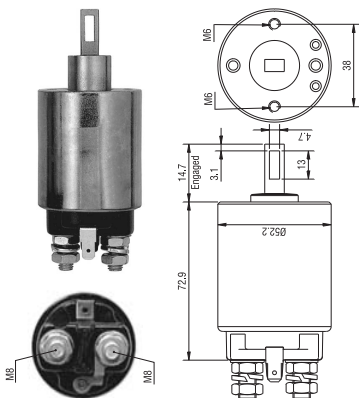

940113050135
AME0135 12V

Hitachi:
211477004
Nissan:
23343H5000

Hitachi:
S13-47
S13-64
S13-50
S13-69

Nissan
Nissan B210, F10, 310, 210
Maxima
720 Pick-up and D21 Pick-up

940113050136
AME0136 12V

Hitachi:
212057002
Nissan:
2334337506
23343G7002

Hitachi:
S12-63
S12-63C
S12-63A
S12-68A
S12-63B
S12-68B

Nissan
720 Pick-up (Diesel)
Capstar 2.5 D(05.82==>02.86)
Cedric 2.0, 2.2 D (08.80==>)
Gloria 2.0, 2.2 D (08.80==>)
Homer 2.2 D (09.81==>)
King Cap 2.3 D, 2.5D (01.83==>00.86)
Urvan 2.3 D (04.82==>08.87)

940113050137
AME0137 12V

Kawasaki:
3166128320A

Hitachi:
S108-63
S108-76
S108-76A

Honda
Accord 1600(05.76==>10.78)
Civic 1200 (07.72==>08.79)
Civic 1300(06.78==>00.83)
Civic 1500(07.69==>08.79)
Quint ch. 1031323-1100000
(02.80==>)
TN Acty (00.77==>00.84)

John Deere

Kawasaki