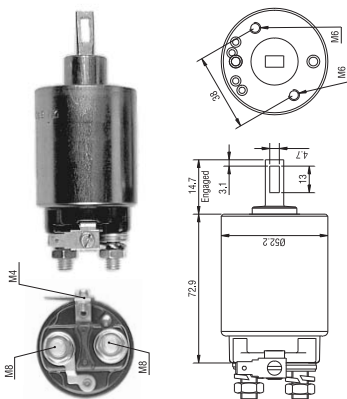

940113050212
AME0212 12V

Hitachi:
211417006

Honda:
31204634671

Nissan:
23343C0600

Hitachi:
S114-184   S114-247A
S114-202   S114-247C
S114-202A   S114-271
S114-433

Honda
Civic

Opel
1.8 l (Isuzu)

Isuzu
Pick-up
IMark
Impulse
Trooper

Chevrolet
Luv Pick-up
Chevrolet
GMC Truck

940113050213
AME0213 12V

Hitachi:
211417006
211427001

Honda:
31204634670
31204634671

Nissan:
23343C0600

Hitachi:
S114-184   S114-247C
S114-202   S114-271
S114-202A   S114-433
S114-247A

Honda

Isuzu

Komatsu

Nissan

Forklift

Opel

Chevrolet
Luv Pick-up
Blazer
GMC Pick-up
Jimmy
Infiniti M30

940113050214
AME0214 12V

Hitachi:
211437504
211447009

Nissan:
23343H9100

Hitachi:
S114-252   S114-255A
S114-440   S114-252A
S114-258A, C   S114-441
S114-252C   S114-264
S114-441A, B   S114-252E
S114-264A   S13-56
S114-252F   S114-303
S13-56A   S114-253
S114-322A   S13-62
S114-253A   S114-344
S13-62A   S114-253B
S114-347B   S13-62C
S114-254B, C, D S114-393
S13-89A   S114-255
S114-403B   S13-89B

Chevrolet
Chevette (Diesel)

Isuzu
Isuzu Imark

Pontiac
T1000 (Diesel)