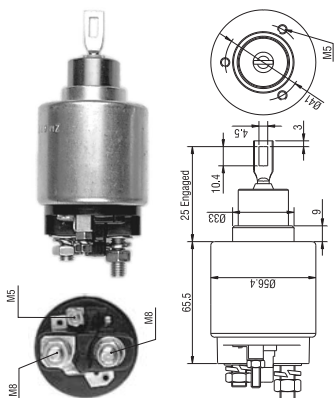

**MAGNETI
MARELLI**

O.E.

940113050276
AME0276 12V

Hitachi:
211477007
Isuzu:
8942284530

Hitachi:
S13-62 S13-62C
S13-62A S13-89A
S13-62B S13-89B

Bedford
Midi 2.0 D (00.85=>)
Isuzu Cargo 2.1 D (00.84=>)
Midi 2.2 Diesel (00.88=>)
WFR 2.0 D, TD (01.83=>00.87)
WFR 2.2 D (00.85=>00.88)
Thermo King