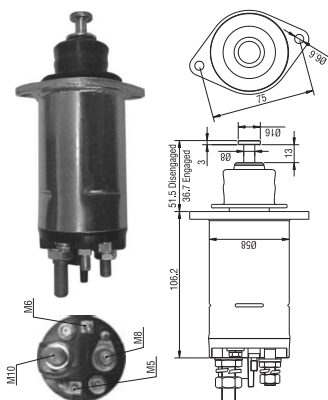

MAGNETI MARELLI

O.E.

940113050306
AME0306 12V

Leece Neville:
L1033

Ford:
F7HT-11001-EA
F7HZ-11002-EA
F7HZ-11002-FA
F7HT-11001-FA
F7HZ-11002-EARM
F7HZ-11002-FARM

Cummins

Leece-Neville
Leece - Neville DD Starters