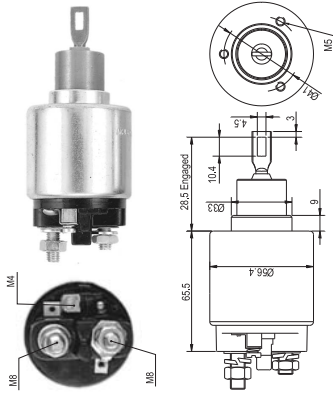

940113050392
AME0392 12V

Bosch:
0331303103

940113050393
AME0393 12V

Hitachi:
211417006
211427001

Honda:
31204634670
31204634671

Nissan:
23343C0600

Hitachi:
S114-184   S114-202A   S114-247C
S114-202   S114-247A   S114-271
S114-433

Honda

Isuzu

Komatsu

Nissan
Forklift

Opel

Teledyne
Continental

Chevrolet
Luv Pick-up
Blazer
GMC Pick-up
Jimmy
Infiniti M30