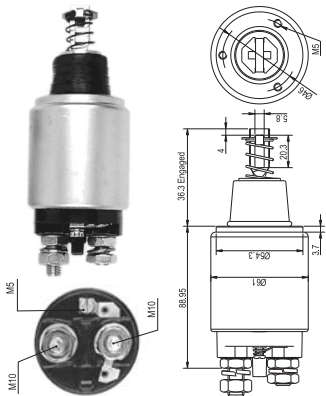

940113050114
AME0114 12V

Delco:
1114256
1119798
D932

Delco:
732246348

Allis Chalmers, Buck, Cadillac
Delco Delco 5MT, 10Mt, 20Mt, 25MT
27MT series starters
Hyster-rozrusznik G.M. 2500 4 Cil. 4100
6Cil.
J.I. Case
Jeep
Jonh Deere
Massey Ferguson
Oldsmobile
C10, C14, C60 (Gas.), Opala (4,6 Cil.),
Chevrolet Passenger & Truck GMC
International
Mc CormickDeering
J.I. Case
Massey Ferguson
Oldsmobile
Pontiac
Jeep
Pontiac