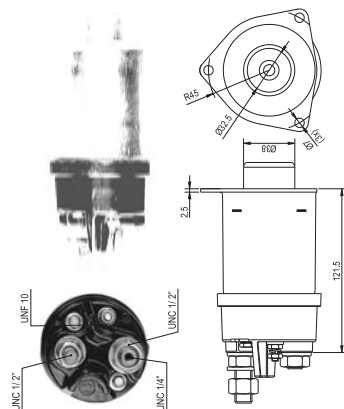

Cummins:
engine/silnik Diesel

Ford:
engine/silnik Cummins seria C 6 Lts,

Clark:
Equipment
International Harester
Lister Diesel

Perkins:
Diesel Engines

Delco:
37 MT

VW:
engine/silnik Cummins Seria C 6 Lts.

940113050511
AME0511 12V