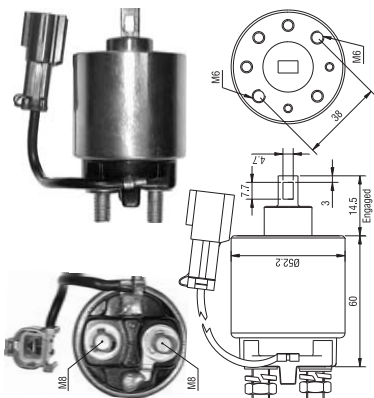

Hitachi:
S114-503A
S114-516
S114-516A

Nissan
Nissan Terrano 3.0 V6

Datsun

940113050400
AME0400 12V

Hitachi:
211457606

Hitachi:
S114-528
S114-528A

Nissan
Pathfinder 3.0
Terrano 3.0 V6

Lester:
17196