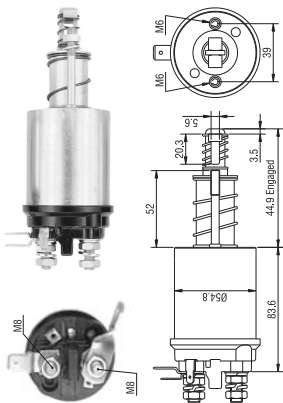

940113050160
AME0160 12V

Lucas:		
60933111	77131	TPB111
76923	77141	TPB116
77121	77143	TPB118
77121A	TPB104	TPB119

Lucas:		
27500	27514	27521
27502	27515	27522
27503	27516	27528
27504	27518	27539
27509	27519	27540
27513	27520	27541
27565		

Lucas
M127 series DD starters
Allis Chalmers, Atlas Copco
Barber Greene

Ford
Tractors

J.I. Case
Long Universal
Lucas M127 starters

Massey Ferguson

New Holland

Perkins