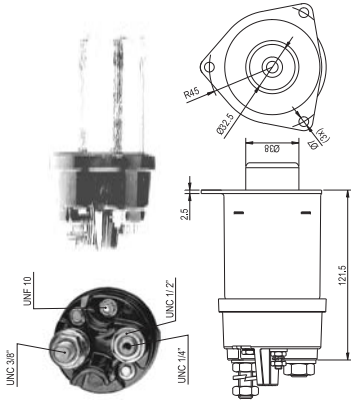

940113050512
AME0512 12V

Delco:
1115612

Delco:
1993790   1993793
1993791   1993799
1993792   1993818

Delco:
37MT

Case:
Tractor Farm 5488 with DT-436B
diesel engine

Caterpillar:
Track Loader 931B with 3204 Caterpillar
diesel engine
Track Loader 931C with 3046 Caterpillar
diesel engine
Track Loader 935B with 3204 Caterpillar
diesel engine
Track Loader 935C with 3046 Caterpillar
diesel engine

940113050513
AME0513 12V

Delco:
1115618
1115638
D923A

Delco:
10478953   1993969
10479035   1993970
10479069   1993974
1993947   1993997

Delco:
37MT