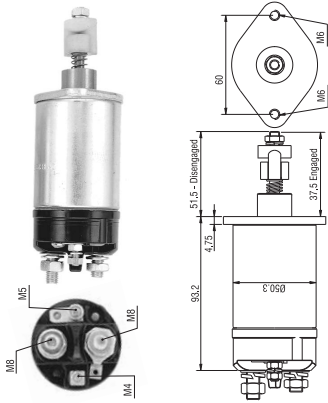

940113050309
AME0309 12V

Lucas Indiel:
35640381

Prestolite Indiel:
35640381

Lucas:
35256303
35256640
35257086

Ford
Falcon
Fairlane
Pick-up
F1000
Truck F350, F600
Sierra
Bounous 2 Cil.

940113050310
AME0310 12V

Bosch:
9330451058
9330451065
9330451064
9330451069

Bosch:
0001370001 9000453066
9000453029 9000453067
9000453065

Ford

New Holland
engine/silnik HTA 7/8 TCP 7/8

Mercedes Benz
1625 (OM 449 A)
1630 (OM 49 LA)
1825 (OM 449 A)
2325 (OM 449 A)

VW
14.170
14.210
16.170
16.210
16.210H
16.220H
24.220