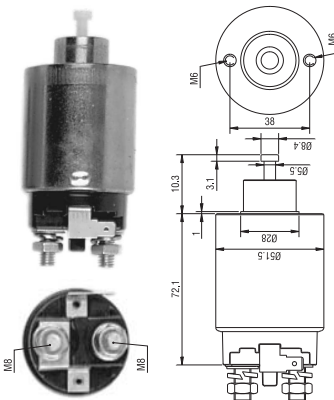

940113050284
AME0284 12V

Mitsubishi:
M1371X69171

Nissan:
2334330R11

Eagle
Mitsubishi
1.6/ 2.0
Dodge
Hyundai
Plymouth
1.4/2.7
Suzuki
Samurai