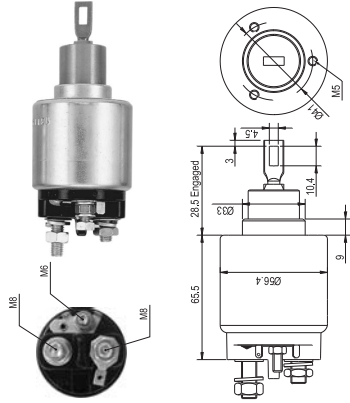

940113050045
AME0045 12V

Bosch:
0331303134
2339303273

Bosch:
0001110060
0001110073

Mercedes
Mercedes 320

Porsche
994 and 968

940113050046
AME0046 12V

Bosch:
0331303113
0331303118
0331303133
2339303272

Bosch:
0001110059

Porsche
Porsche 911 3.6 (08.89==>)
911 3.8 (09.94==>)