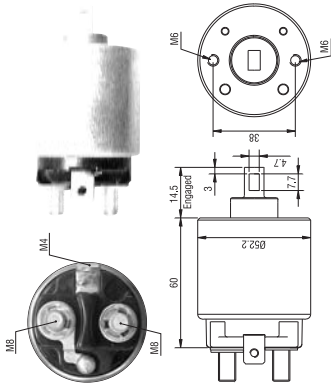

940113050023
AME0023 12V

Hitachi:
211427613

Hitachi:
S114-808

Isuzu:
8971502040

Opel
Astra 1.7 Turbo Diesel
(X17DT)(04.96)
Vectra 1.7 Turbo Diesel
(X17DT) (09.95)

940113050024
AME0024 12V

Nippondenso:
128000714
128000938

OSGR
Nippondenso
Starters 1.2, 1.4, 1.8 Kw
Chrysler
Dodge
Plymouth
Harley Davidson
(1989=>2001)