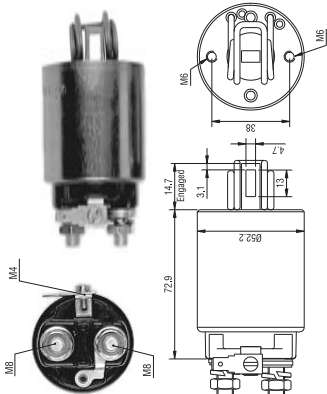

Chevrolet
Luv Pick-up
Blazer
GMC Pick-up
Jimmy
Infiniti M30

940113050394
AME0394 24V

Hitachi

**MAGNETI
MARELLI**

O.E.

940113050395
AME0395 12V

Mitsubishi:
M371X01871

Mitsubishi:
M2T52071 M3T10476 MEA01-0
M3T10071 M3T11174 MEA01-1
M3T10471 M3T21781 MED03-4
M3T10475 M3T22581