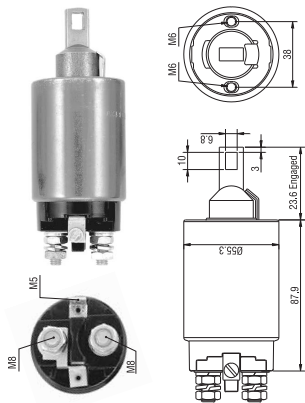

Mazda:
R20124736

Mitsubishi:
M372X00471
MD607634
SC004

Mitsubishi:
M2T54172   M2T56182   M2T56971
M2T56171   M2T56271   M2T60171
M2T56181   M2T56272   M2T61171
M2T92071

Dodge

Hyundai
H100 2.5 D

Mazda

Mitsubishi
Center 2.5 TD, Colt 1.8 D, 2.0 D
Galant 1.8 D, 2.0 TD, 2.3 TD, L200 D
L300, L 300 2.3 D
Lancer 1.8 D
Marine
Mini Loader
Pajero 2.3 D, 2.3 TD, 2.5 D, 2.5 TD
Shogun 2.5 D
Space Runner 2.0 TD
Space Wagon 1.8 TD, 2.0 TD
Toro

940113050333
AME0333 12V