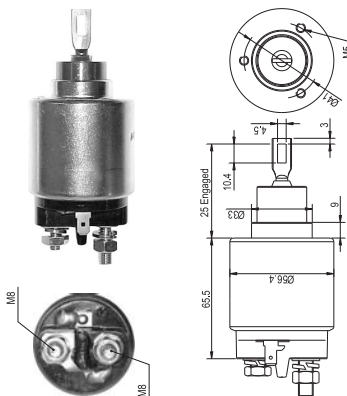

940113050408
AME0408 12V

Hitachi:
211437005

Nissan:
23343U6000

Hitachi:
S114-295
S114-352
S114-370
S114-427

Iseki
Isuzu
John Deere
Nissan
Bluebird 1600, 1.6, 1.8