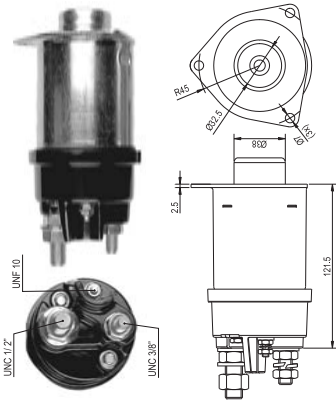

**MAGNETI
MARELLI**

O.E.

940113050026
AME0026 12V

Delco:
1115591

Delco:
1990308
1990319
1990341

Cummins
Chevy Truck
GMC Truck
Diesel Engines

Ford
Truck
Waukesha

Delco
37 MT series starters