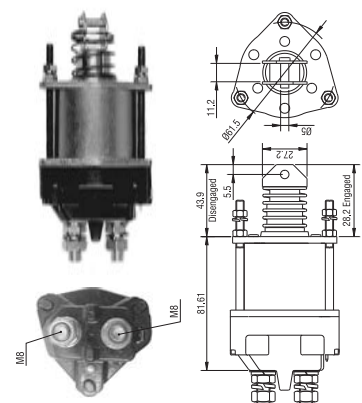

**MAGNETI
MARELLI**

O.E.

940113050389
AME0389 24V

Bosch:
2339402117
2339402156
2339402180

Bosch:
0001231002

Mercedes:
0041518401
0051512001

Citro, Eonic, LK/LN2, Uni Mog; Vario,
Mercedes: 712 C engine/silnik OM 904
LA (10.1998=>)
915 engine/silnik OM 915 A
(02.1998=>)
914 C/LO engine/silnik OM 904 LA
(10.1998=>)
1215 C engine/silnik OM 904 LA
(05.1999=>)
L 1218 engine/silnik 904 LA
(07.2001=>)
L 1418 engine/silnik 904 LA
(07.2001=>)
L 1618 M engine/silnik 904 LA
(10.1998=>)
L 1622 engine/silnik 924 LA
(07.2001=>)
2423 engine/silnik 906 LA
(05.1999=>)
O 500 M, O 500 U engine/silnik OM 906
LA (05.2001=>)
O 500 R engine/silnik 926 LA
(05.2001=>)

940113050390
AME0390 12V

Bosch:
2339402115

Agriculture

940113050391
AME0391 12V

Fiat:
4154106

Lada:
21013708805

Fiat:
4156064 4294494
4474746 4162784
4294495 4474762

Fiat
124 Special T, Sport
Spider 125 Berlina
Special 130 Berlina
Special 131 Berlina
Familiare 132 Berlina
Coupe
Dino Coupe

Lada:
2101-370-8805

Marelli:
63222400 63222700
63222730 63222430
63222701 63222731

Lada
125