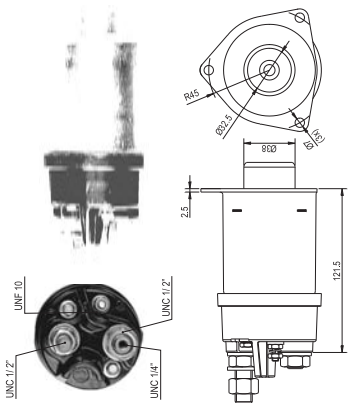

940113050028
AME0028 12V

Delco:
1115610
D905A

Ford:
E7HZ11390A

Motorcraft:
SW2114

Delco:
1993767
1993854

Delco
Delco 37MT series starters