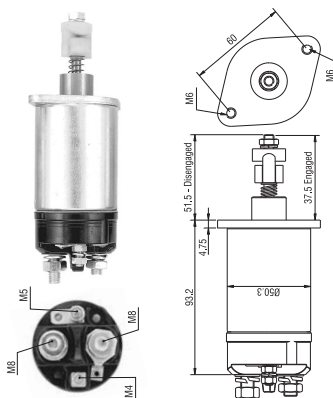

MAGNETI MARELLI

O.E.

940113050306
AME0306 12V

Leece Neville:
L1033

Ford:
F7HT-11001-EA
F7HZ-11002-EA
F7HZ-11002-FA
F7HT-11001-FA
F7HZ-11002-EARM
F7HZ-11002-FARM

Cummins

Leece-Neville
Leece - Neville DD Starters

Leece Neville:
4502ME   M0014502ME
4503ME   M0014503ME

Motorcraft:
SA-846-RM   SA-847-RM
SA-847   SA846

940113050307
AME0307 12V

Delco:
10484660

Delco:
10479645

Starters/rozruszniki Delco 28 Mtries

Mercedes Benz

940113050308
AME0308 12V

Ford:
88DR11001A

Lucas:
35258000

Ford
Ford Pick-up F1000 engine/starters
Motor 221 Emax