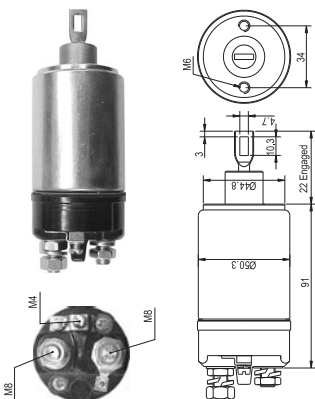

Buick Marine DV 10 (00.75=>)
DV 20 (00.75=>)
DV 36
DV 48

Saab
Marine H-HG Series (06.76=>06.83)
2 H, 2 HG (01.66=>06.83)

Volvo
Penta Marine AQD 11C (07.75=>)
MD 3 B (05.71=>10.75)
MD 11C, C/HY (07.75=>05.81)
MD 11 D (06.81=>)
MD 17 C, D (11.75=>)