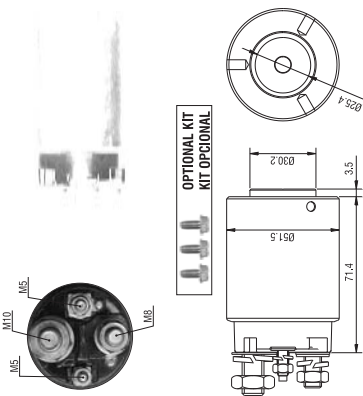

940113050414
AME0414 12V

Bosch:
9330061106
F000SH0132

Bosch:
F.005.M00.012
F.005.M00.014

GM
Omega 3.8 V6 (03/98 =>)

Holden
Calais 5.0 (04/95-05/96)
Caprice 5.0 (03/95-08/96)
Statesman 5.0 (03/95-08/96)