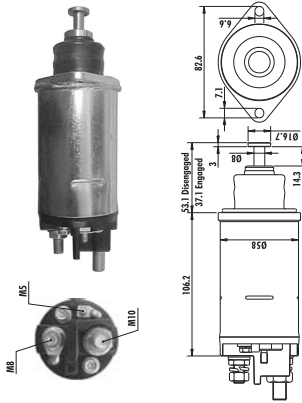

MAGNETI MARELLI

O.E.

940113050306
AME0306 12V

Leece Neville:
L1033

Ford:
F7HT-11001-EA
F7HZ-11002-EA
F7HZ-11002-FA
F7HT-11001-FA
F7HZ-11002-EARM
F7HZ-11002-FARM

Cummins

Leece-Neville
Leece - Neville DD Starters