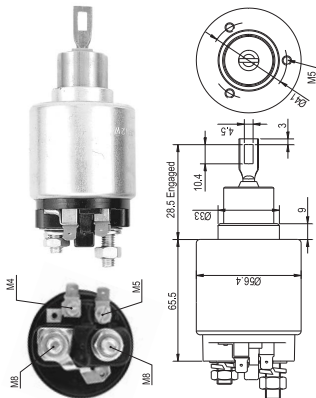

940113050134
AME0134 12V

Hitachi:
211457001
Honda:
31204634005

Hitachi:
S10885 S114170B
S10886 S114180
S10891 S114254A

Nissan
Bluebird 160 B, 180 B, 1400, 1600, 1.6, 1.8
King Cap 1.8, 2.0, 2.2
Laurel 2000 4 cyl., 2.4i
Maxima 2.0
Patrol 2.8
Silvia 180 SX, 2.0 16V
Skyline 1600, 1800, Sunny 1600
Sunny Excellent
Violet 140j, 1.6, 140y
Nissan 1600, 1800, 2000, 2200, 2400
Pick-up
TCM FHG 35, 40