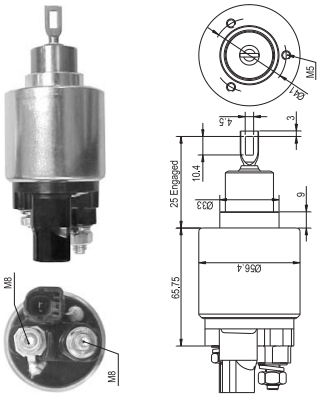

940113050350
AME0350 12V

Hitachi:
S13-104

Nissan
Capstar 2.5 Diesel (02.86=>)

King Cap
2.3 Diesel
2.5 Diesel (09.85=>10.87)

Nissan
2300 Pick-up Diesel
2500 Pick-up Diesel (09.85=>10.87)