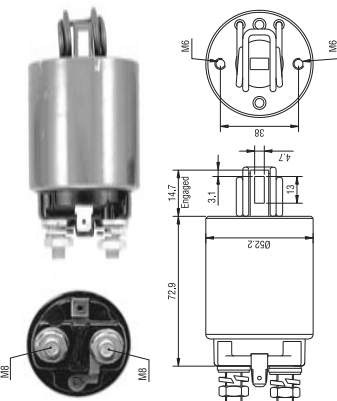

940113050134
AME0134 12V

Hitachi:
211457001
Honda:
31204634005

Hitachi:
S10885 S114170B
S10886 S114180
S10891 S114254A

Nissan
Bluebird 160 B, 180 B, 1400, 1600, 1.6, 1.8
King Cap 1.8, 2.0, 2.2
Laurel 2000 4 cyl., 2.4i
Maxima 2.0
Patrol 2.8
Silvia 180 SX, 2.0 16V
Skyline 1600, 1800, Sunny 1600
Sunny Excellent
Violet 140j, 1.6, 140y
Nissan 1600, 1800, 2000, 2200, 2400
Pick-up
TCM FHG 35, 40

Nissan:
23343N3300
23343N3301