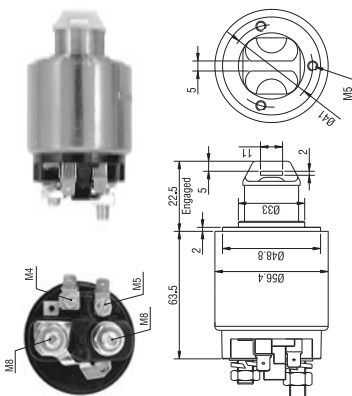

**MAGNETI
MARELLI**

O.E.

940113050042
AME0042 12V

Delco:
1115617
D924A

Delco:
1993866
1993971

Delco
37MT series DD starters

940113050043
AME0043 24V

Delco:
1115634

Caterpillar:
1438434
9X9995
9Y1945

Caterpillar
Equipment and Engines

Delco
41 MT Series DD Starters
1997 Atlas Copco Equipment Model
XAMS355

940113050044
AME0044 12V

Lucas Indiel:
35640540
35640550
35640590
35640660

Lucas:
35257510
35257810
35257850
35257990
35258060
35258180
35258340

Fiat
Linea 128, Uno, Fiorino
Pick-up (c/motor Tipo 1.4 e 1.6)
Fiat 147, Spazio, Vivace, Regatta
Duna (46582489)

Ford
Versailles, Escort L, GL

Taurus
2.3 (88AR11001A)

Peugeot
505, 504 Berlina e Pick-up

Renault
R21, R19, R18, R12, R9, Renault 21 2.2
Trafic T352
TA52 Luxo 2.2 (77002205105)

VW
Gol, Voyage, Parati, Saveiro, Apollo
Logus, Santana e, Quantum. Gacel,
Carat (88AR11001A)