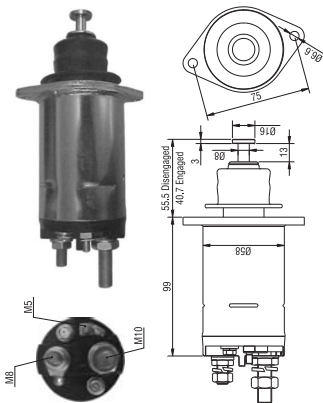

940113050308
AME0308 12V

Ford:
88DR11001A

Lucas:
35258000

Ford
Ford Pick-up F1000 engine/starters
Motor 221 Emax