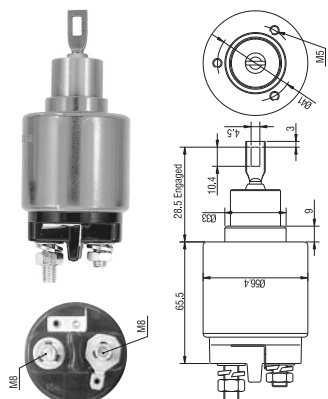

MAGNETI MARELLI

O.E.

940113050533
AME0533 12V

Marelli:
85541420

Marelli:
63102008
63103007
63222901
63103002
63103008
63222908
63103003
63103108
63223101

Fiat
Brava 1.6 EL, 1.6 SX
Bravo 1.6 S, 1.6 SX
Cinquecento 900, 900i, 903, 903i.e.
Marea 1.6i 16V Weekend
Palio 1.6 16V, 1.6 16V Weekend
Ponto 90 1.6
Punto GT 1.4, GT 1.4 Turbo
Scudo 1.6, 1.6 Kasten
Tempra 1.4i.e., 1.6 i.e.

Lancia
Dedra
Delta

Seat
Ibiza
Marbella

940113050536
AME0536 12V

Bosch:
0331302060
0331302560

Bosch:
0001311035   0001311056
0001314016   0001311050
0001314003   0001314017
0001311051   0001314008
0001314024   0001311052
0001314009   0001314031
0001311054   0001314010
0001315002   0001311055
0001314011

Buick Marine DV 10 (00.75=>)
DV 20 (00.75=>)
DV 36
DV 48

Saab
Marine H-HG Series (06.76=>06.83)
2 H, 2 HG (01.66=>06.83)

Volvo
Penta Marine AQD 11C (07.75=>)
MD 3 B (05.71=>10.75)
MD 11C, C/HY (07.75=>05.81)
MD 11 D (06.81=>)
MD 17 C, D (11.75=>)

940113050537
AME0537 12V

Bosch:
9330081056

Bosch:
9000082068
9000082070

Lada
Laika 1.5, 1.6
Niva 1.5, 1.6 (02.93 -->)