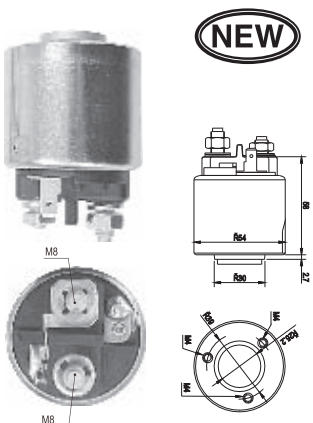

940113050538
AME0538 12V

Bosch:
F000SH0117
F000SH0138

Bosch:
F000AL0105
F000AL0107

MWM
Nissan
2.8

940113050539
AME0539 12V

Bosch:
2339304015
2339304050
2339304047

Bosch:
0-001-107-043   0-001-107-087
0-001-107-407   0-001-107-410
0-001-107-417   0-001-107-418
0-001-108-408   0-001-109-204

Ford:
Fiesta IV 1.25i 16V, 1.4i 16V, 1.6 16V
Sport Fiesta V 1.25 16V, 1.6 16V,
1.4 16V, 1.3, 1.4i
Fusion 1.25, 1.4, 1.6
Ka 1.3i, 1.6i
Ka Street 1.6, 1.3i
Puma 1.4 16V, 1.6 16V, 1.7 16V
Focus Saloon 1.4 16V, 1.6 16V
C-MAX 1.6 Ti
Focus II 1.4, 1.6 16V, 1.6 Ti
Focus II Turnier 1.4, 1.6 Ti
Focus C-MAX 1.6
Focus Estate 1.4 16V, 1.6 16V

Volvo:
S40 II 1.6
V50 1.6

Ford:
1307578
1309581
1344589
2S6U 11000 CA
2S6U 11000 CB
2S6U 11000 DA
2S6U 11000 DB
4M5T 11000 CA
96FB 11000 KD

Volvo:
30667102
8603377

940113050540
AME0540 12V

Valeo:
594208

Paris-Rhone / Valeo:
432631
432622
D6RA33
D6RA41
D6RA45
D6RA53
D6RA63
D6RA133
D6RA141

Renault:
Clio I 1.8, 1.2, 1.4
Espace III 2.0
Kangoo 1.4
Laguna 1.8, 2.0
Laguna Grandtour 2.0
Megane Classic 1.4, 1.6e, 1.6i, 2.0i
Megane I 1.9 DTi, 2.0 16V, 1.6i, 1.6e,
2.0i, 1.4 Eco
Megane Coach 1.9 DTi
Megane Cabriolet 1.6e
Megane Cabriolet 1.6e, 2.0 16V
Megane Coach 2.0i
Megane Scenic 1.6i, 1.6e, 1.4i, 2.0
R9 1.7
R11 1.7
R19 1.4, 1.7, 1.8
R21 1.7
Rapid Box 1.4
Super 5 1.7i, 1.7
Trafic 1.7

Renault:
7700100647
7700870951