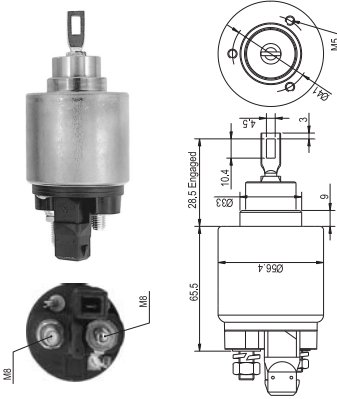

940113050415
AME0415 12V

Bosch:
9330081068
F000SH0111
F000SH0130

Bosch:
9.000.081.010
F.000.AL0.401

Volkswagen
Gol 1.0 Mi
Gol
Parati 1.0 Mi 16V (09.97==>)

940113050417
AME0417 12V

Bosch:
F000SH0109
F000SH0127

Bosch:
F.000.AL0.309
F.000.AL0.310

Fiat
engine/silnik Fire