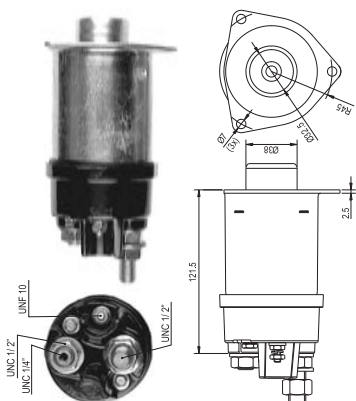

**MAGNETI
MARELLI**

O.E.

940113050509
AME0509 12V

Delco:
1115591

Delco:
1990308
1990319
1990341

Cummins
Chevy Truck
GMC Truck
Diesel Engines

Ford
Truck

Waukesha

940113050510
AME0510 12V

Delco:
1115609
D904A

Ford:
E7HZ1390B

Motorcraft:
SW2157

Delco:	10478831	1993761	1993871
	10479036	1993762	1993873
	10479068	1993763	1993874
	1048806	1993764	1993878
	1990309	1993765	1993879
	1990310	1993768	1993880
	1990313	1993769	1993881
	1990315	1993770	1993883
	1990316	1993778	1993884
	1990317	1993787	1993885
	1990320	1993789	1993886
	1990498	1993794	1993887
	1993705	1993817	1993898
	1993713	1993819	1993928
	1993736	1993832	1993931
	1993737	1993837	1993950
	1993738	1993850	1993951
	1993754	1993853	1993963
	1993755	1993855	1993964
	1993756	1993865	1993979
	1993759	1993869	1993994

Cummins:
engine/silnik Diesel

Ford:
engine/silnik Cummins seria C 6 Lts,

Clark:
Equipment
International Harester
Lister Diesel

Perkins:
Diesel Engines

Delco:
37 MT

VW:
engine/silnik Cummins Seria C 6 Lts.

940113050511
AME0511 12V

Delco:
1115610
D905A

Ford:
E7HZ11390A

Motorcraft:
SW2114

Delco:
1993767
1993854

Delco:
37MT

Ford:
Ford Cargo 7.8
Heavy-Duty Trucks 600 series 6.6, 7.8
Heavy-Duty Trucks 6000 series 6.6, 7.8
Heavy-Duty Trucks 700 series 6.6, 7.8
Heavy-Duty Trucks 7000 series 6.6
Medium Trucks 600 series 6.6, 7.8
Medium Trucks 6000 series 6.6, 7.8
Medium Trucks 700 series 6.6, 7.8
Medium Trucks 7000 series 6.6