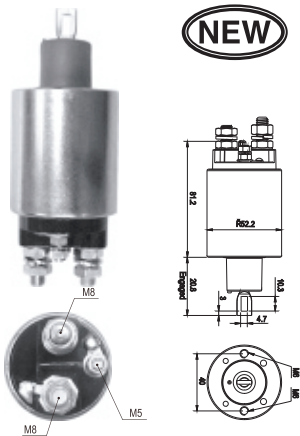

940113050540
AME0540 12V

Valeo:
594208

Paris-Rhone / Valeo:
432631
432622
D6RA33
D6RA41
D6RA45
D6RA53
D6RA63
D6RA133
D6RA141

Renault:
Clio I 1.8, 1.2, 1.4
Espace III 2.0
Kangoo 1.4
Laguna 1.8, 2.0
Laguna Grandtour 2.0
Megane Classic 1.4, 1.6e, 1.6i, 2.0i
Megane I 1.9 DTi, 2.0 16V, 1.6i, 1.6e,
2.0i, 1.4 Eco
Megane Coach 1.9 DTi
Megane Cabriolet 1.6e
Megane Cabriolet 1.6e, 2.0 16V
Megane Coach 2.0i
Megane Scenic 1.6i, 1.6e, 1.4i, 2.0
R9 1.7
R11 1.7
R19 1.4, 1.7, 1.8
R21 1.7
Rapid Box 1.4
Super 5 1.7i, 1.7
Trafic 1.7

Renault:
7700100647
7700870951