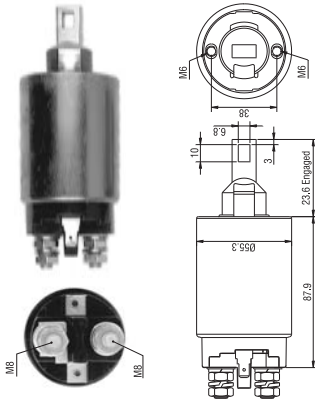

MAGNETI MARELLI

O.E.

940113050332
AME0332 12V

Mazda:
R20124736

Mitsubishi:
M372X00471
MD607634
SC004

Mitsubishi:
M2T54172 M2T56182 M2T56971
M2T56171 M2T56271 M2T60171
M2T56181 M2T56272 M2T61171
M2T92071

Dodge