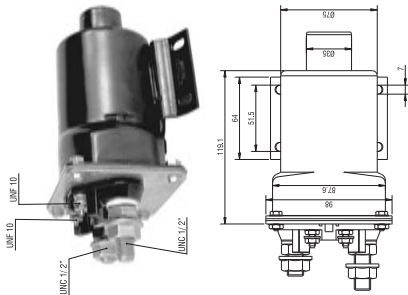

1114854/855/856/857
1109836/837/838/839
1114858/859/861/862
1109840/841/842/844
1114863/864/865/871
1109845/846/847/848
1114872/873/874/875
1109849
1114876/878/879/880
1114903/905/909/910

940113050341
AME0341 12V

Delco:
1115556

Delco:
10478813/877/881/910
1114821/822/823/825
1114956/957/960/961
1109295/545/554
1114827/828/832/834
1114967/969/975/976
1113500/532/537/538
1114835/836/839/882
1114977/985/986/988
1113543/547
1114883/884/885/886
1114990/994/997
1114748 to 1114754
1114888/889/890/891
1990208/209/211/212
1114757/758/761/765
1114892 do 1114901
1990214/215/218/219
1114766/769/770/771
1114904/906/908/911
1990221/223/224/261
1114802/807/808/809
1114913/927/928/929
1990277/280/296/299
1114810/811/812/814
1114930 to 1114934
1990303/325/329/481
1114815/817/818/819
1114938/942/943/955
1993703/859/864/968

Starters/silniki:

Delco
40MT
50MT series DD