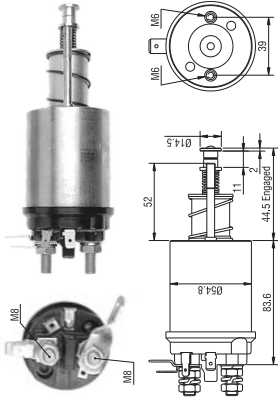

940113050159
AME0159 12V

Lucas:		
76755	76827	76908
76759	76837	76940
76763	76850	76961
76786	76852	76982
76796	76855	77034
76800	76871	77035
76803	76885	77058
76804	76891	77157
76815	76892	77160
76820	76894	78871
76821	76895	TOB109
76823	76897	TOB113
76824	76899	TOB121
76826	76902	TOB134
TOB162		

Lucas:		
25620	26270	26413
25621	26271	26422
25627	26275	27409
25673	26278	27417A/B
26233	26279	27419A
26236	26283	27419A/D
26238	26286	27420A
26248	26288	27432A
26264	26301	27433A
26266	26310	27533A
26268	26375	27543A
26269	26412	

Lucas
M418G, M127 series DD starters
IHC
ListerPetter and MasseyFerguson