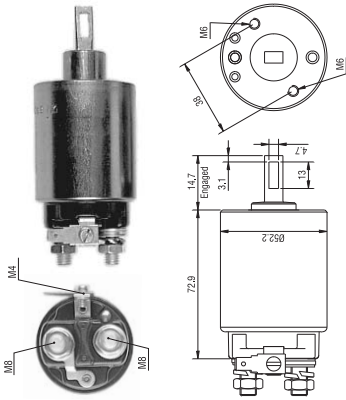

**MAGNETI
MARELLI**

O.E.

940113050276
AME0276 12V

Hitachi:
211477007
Isuzu:
8942284530

Hitachi:
S13-62 S13-62C
S13-62A S13-89A
S13-62B S13-89B

Bedford
Midi 2.0 D (00.85=>)
Isuzu Cargo 2.1 D (00.84=>)
Midi 2.2 Diesel (00.88=>)
WFR 2.0 D, TD (01.83=>00.87)
WFR 2.2 D (00.85=>00.88)
Thermo King