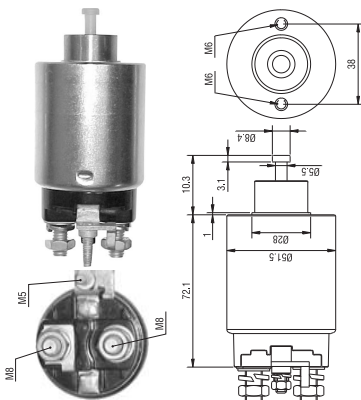

940113050397
AME0397 12V

Mitsubishi:
M371X64971
SB644
SB642
SB649
SB642M

Mitsubishi:
M1T72581
M1T73281
M1T75181
M1T72583
M1T73283
M1T75381
M1T72681
M1T74381
M2T20181D
M2T31081

Dodge

Mazda

Mitsubishi

Nissan
Forklift