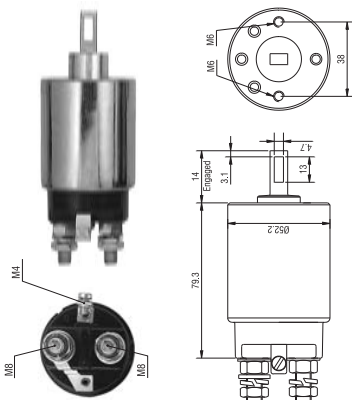

Chevrolet
Luv Pick-up
Blazer
GMC Pick-up
Jimmy
Infiniti M30

940113050394
AME0394 24V

Hitachi

**MAGNETI
MARELLI**

O.E.

940113050395
AME0395 12V

Mitsubishi:
M371X01871

Mitsubishi:
M2T52071 M3T10476 MEA01-0
M3T10071 M3T11174 MEA01-1
M3T10471 M3T21781 MED03-4
M3T10475 M3T22581