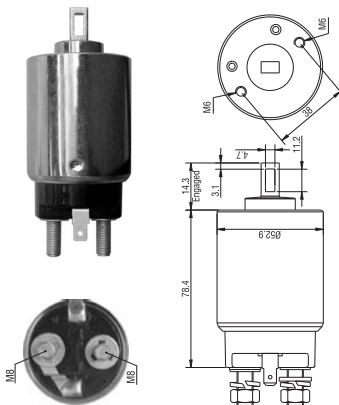

MAGNETI MARELLI

O.E.

940113050348
AME0348

Bosch:
0331303144

Bosch:
0001218159

Fiat
Ducato 2.5 Diesel
Ducato 2.5 Diesel Turbo (03.94.)

940113050349
AME0349 12V

Bosch:
2339303202
F000SH0107
2339303294
F000SH0152
2339303306

Bosch:
0001107030
0001107075
F000AL0108

Toyota
Corolla 1.8i 16V (08/98-06/02)
Avenis
Carina
Corolla 2.0 Diesel

940113050350
AME0350 12V

Hitachi:
S13-104

Nissan
Capstar 2.5 Diesel (02.86=>)

King Cap
2.3 Diesel
2.5 Diesel (09.85=>10.87)

Nissan
2300 Pick-up Diesel
2500 Pick-up Diesel (09.85=>10.87)