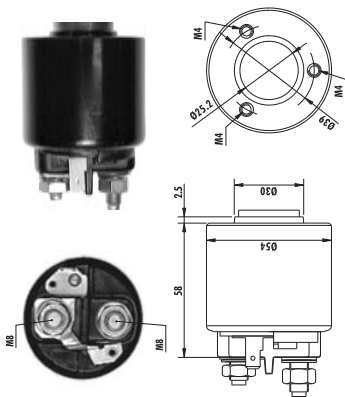

940113050059
AME0059 12V

Paris Rhone:
594118

Valeo:
594118

Paris Rhone:
D7R1
D7R3

Valeo:
D7R1
D7R3

Citroën
AX 1.4 D (09.88=>07.94)
1.5 D (07.94=>)
Saxo 1.5 D (05.96=>)
Xsara 1.5 D (07.97=>)

940113050060
AME0060 12V

Paris Rhone:
594045
CED552
NE777

Valeo:
594045
CED552
NE777

Valeo:
D6RA10
D6RA13
D6RA15
D6RA20
D6RA42
D6RA5
D6RA7

BMW
MC:R45,R50, R60, R75, R80/7N
R80/7S, GS, RT, ST, R90, R100
Citroën AX14 TRS, TZS, AX GT, GTi, TGs,
TZS, AX Sport, BX 14, C15 0.9, 1.1
1.2, 1.3

Land Rover

Peugeot

205 1.0, 1.1, 1.3
Rallye 1.4, 309 1.1, 1.4, 405 1.4 GL, GR

Suzuki

940113050061
AME0061 12V

Valeo:
594087
NE815