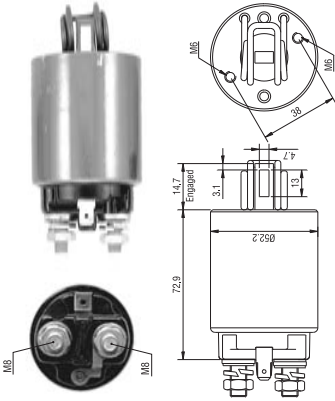

Nissan:
23343N3300
23343N3301

940113050135
AME0135 12V

Hitachi:
211477004
Nissan:
23343H5000

Hitachi:
S13-47
S13-64
S13-50
S13-69

Nissan
Nissan B210, F10, 310, 210
Maxima
720 Pick-up and D21 Pick-up

940113050136
AME0136 12V