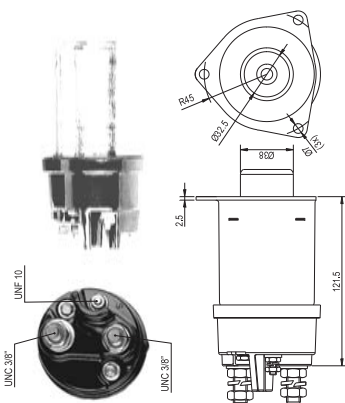

940113050025
AME0025 12V

Delco:
1115589
1985280

Delco:
1990311 1993709
1990312 1993712
1990318 1993719
1990321 1993726
1990322 1993728
1990326 1993745
1990327 1993746
1990336

Toyota
Pick-up
Celica
Corona
Cressida
Land Cruiser
Starlet
Supra
Tercel
International Harvester
Kenworth
Lister
Diesel
Perkins
Diesel Engines
Waulesha
White Farm
Delco
37 MT series starters