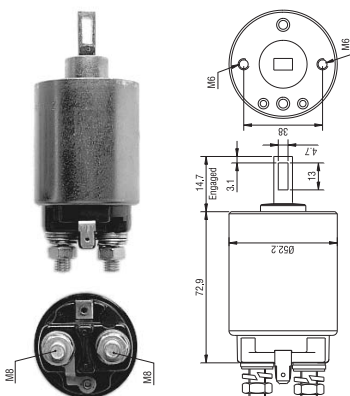

**MAGNETI
MARELLI**

O.E.

940113050276
AME0276 12V

Hitachi:
211477007
Isuzu:
8942284530

Hitachi:
S13-62 S13-62C
S13-62A S13-89A
S13-62B S13-89B

Bedford
Midi 2.0 D (00.85=>)
Isuzu Cargo 2.1 D (00.84=>)
Midi 2.2 Diesel (00.88=>)
WFR 2.0 D, TD (01.83=>00.87)
WFR 2.2 D (00.85=>00.88)
Thermo King

940113050277
AME0277 12V

Hitachi:
213027003
213077001
Isuzu:
5811510540
Nissan:
23343W1700

Hitachi:
S114-429
S13-82A
S13-71
S13-84
S13-75
S13-84B

Isuzu
KBD 26 2.0 Diesel (00.81=>00.85)
KDB 27 2.2 Diesel (00.85=>00.88)
NKR 2.9 Diesel (00.85=>)
Trooper 2.2 Diesel (01.84=>00.88)
3 KC1 Engs.
Thermo King

940113050278
AME0278 12V

Hitachi:
211437502

Nissan