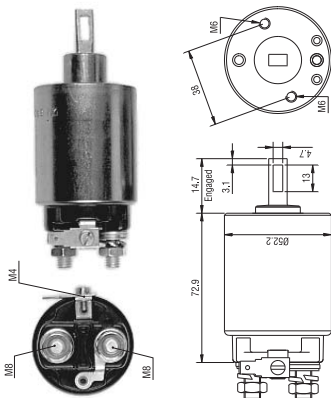

940113050278
AME0278 12V

Hitachi:
211437502

Nissan