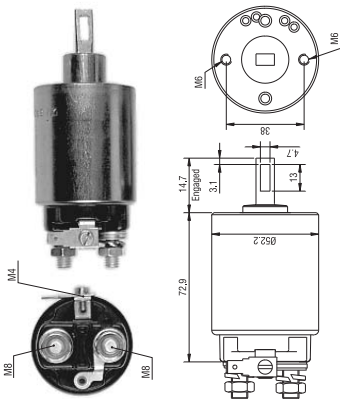

Nissan

Forklift

Opel

Chevrolet
Luv Pick-up
Blazer
GMC Pick-up
Jimmy
Infiniti M30

940113050214
AME0214 12V

Hitachi:
211437504
211447009

Nissan:
23343H9100

Hitachi:
S114-252 S114-255A
S114-440 S114-252A
S114-258A, C S114-441
S114-252C S114-264
S114-441A, B S114-252E
S114-264A S13-56
S114-252F S114-303
S13-56A S114-253
S114-322A S13-62
S114-253A S114-344
S13-62A S114-253B
S114-347B S13-62C
S114-254B, C, D S114-393
S13-89A S114-255
S114-403B S13-89B