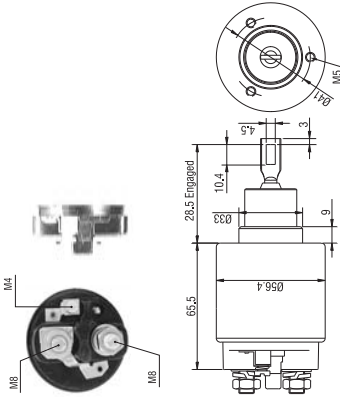

O.E.

940113050320
AME0320 12V

Bosch:
9330081061

Bosch:
9000082072

VW
Gol
Voyage
Parati
Saveiro 1.6 (AE 1600)

940113050321
AME0321 12V

Bosch:
9330081058

Bosch:
9000082036
9000082063

GM
Ipanema 1.8/ 2.0
Kadett 1.8/ 2.0, 2.0i
Kadett 2.0 GSI (03.91=>)
Monza 1.6, 1.8, 1.8i, 2.0, 2.0i (01.82=>)
Monza 2.0 MPFI Classic (03.91=>)
Pick-up S10
Blazer 2.2 EFI (03.95==>07.95)