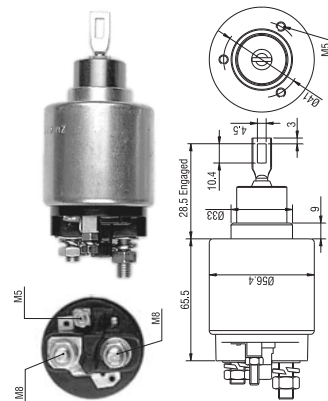

940113050208
AME0208 12V

Bosch:
F000SH0125
F000SH0131

BOSCH:
0001112041
F000AL0315

Citroen

Saxo 1.6i 16V (07/96=>)
C3 1.6i
Xsara 1.4i (07/97-08/00)
Xsara 1.6i (07/97-08/00)

Peugeot

106 1.0i (07/92=>)
106 1.1i (09/91=>)
205 1.4i (07/88-09/98)
206 1.6i
306 1.6i (01/93=>)
306 1.8i 16V (10/99=>)
Partner 1.4i (07/96=>)

Renault

Berlingo 1.6i
Partner 1.6i