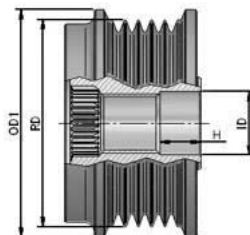

**940113010031
AMA0031**

INA:
F556615

LUK:
535007410

Lucas:
LRA01150 · LRA1150

Remy/Ford:
1120213 · 1140694 · 1151213
1464782 · 1S7T10300CB
1S7T10300CC · 1S7T10300CD
1S7T10300CE · 1S7TCB
1S7TCC · 1S7TCD · 1S7TCE

Visteon:
2015001004

Ford:
Mondeo 1.8/2.0 – 16V from 2000 on

R	6	# of Ribs
OD1	56,0	Outer Diameter 2 (mm)
OD2	-	Outer Diameter 2 (mm)
ID	17	Inner Diameter
H	17	Height or Rabbet
RD	53,3	Ribs Diameter
CW		Clockwise
S	M16	Screw