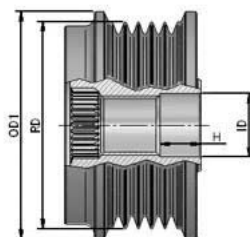

R	5	# of Ribs
OD1	54	Outer Diameter 2 (mm)
OD2	48,8	Outer Diameter 2 (mm)
ID	17	Inner Diameter
H	16	Height or Rabbet
RD	48,8	Ribs Diameter
CW		Clockwise
S	M16	Screw

IKA:
335811

INA:
F234637 · F2346371

LUK:
535004810

Valeo:
2548621 · 593516

Valeo:
2542523 · SG12B050
SG12B095

Mitsubishi:
Carisma
Space Star

Renault:
Motor F9Q 1.9 DTi

Volvo:
S40
V40