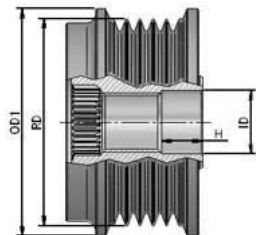

940113010027
AMA0027

R	6	# of Ribs
OD!	58,8	Outer Diameter 2 (mm)
OD2	-	Outer Diameter 2 (mm)
ID	17	Inner Diameter
H	14	Height or Rabbet
RD	54,8	Ribs Diameter
CW		Clockwise
S	M16	Screw

Bosch:
F00M991054

Valeo:
493839

Bosch:
0124415007 · 0124415013
0124415014 · 0986041850
0986042770 · 4185 · 4277

Lucas:
LRB00460

Renault:
7700421477 · 7700434900
8200030635 · 8800030635

Valeo:
2542420A · 2542420B
2542420C · 437311 · 437622
SG9B033

Renault:
Clio II 1.6 16V
Laguna 1.6 16V   05-1998 – 01-2001
Laguna 1.8   05-1998 – 01-2001
Megane 1.4
Megane 1.6
Megane II 1.6 16V
Scenic RX4 2.0