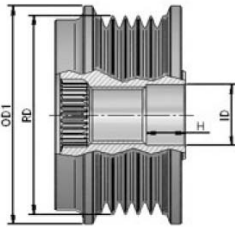

**940113010050
AMA0050**

R	6	# of Ribs
OD1	54	Outer Diameter 2 (mm)
OD2	-	Outer Diameter 2 (mm)
ID	17	Inner Diameter
H	11,1	Height or Rabbet
RD	49,8	Ribs Diameter
CW		Clockwise
S	M16	Screw

Bosch:
F00M991181 · F00M991255

Cargo:
234796

DB:
6461500260 · 6481550015

IKA:
353141

INA:
F235968 · F235968.01
F235968.08

Bosch:
0124625014 · 0124625019
0124625033 · 0124625045
0986046340

Lucas:
LRA02250 · LRA2250

Mercedes-Benz:
0111549802 · 0121549802
0131540002 · A0111549802
A0121549802 · A0131540002

Mercedes-Benz:

CLK (C209) 220 CDI	01.05-	150
C Class C 200 CDI	02.01-	102
C Class C 200 CDI	04.03-	122
C Class C 220 CDI	02.04-	150
C Class T-Model C 200 CDI	03.01-	102
C Class T-Model C 200 CDI	04.03-	122
C Class T-Model C 220 CDI	02.04-	150
C Class Coupe C 200 CDI	07.03-	122
C Class Coupe C 220 CDI	02.04-	150
E Class E 200 CDI	07.02-	102
E Class E 200 CDI	07.02-	122
E Class E 220 CDI	03.02-	150
E Class E 270 CDI	03.02-	177
E Class E 280 CDI	05.04-	177
E Class E 320 CDI	11.02-	204
E Class T-Model E 220 T CDI	03.03-	150
E Class T-Model E 270 T CDI	03.03-	177
E Class T-Model E 280 T CDI	05.04-	177
E Class T-Model E 320 T CDI	03.03-	204
S Class S 320 CDI	09.02-08.05	204