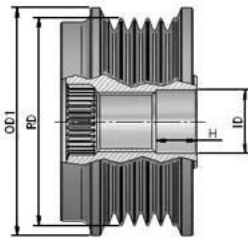

MAGNETI MARELLI

MAGNETI MARELLI

O.E.

**940113010028**  
**AMA0028**

R	5	# of Ribs
OD1	63,2	Outer Diameter 2 (mm)
OD2	-	Outer Diameter 2 (mm)
ID	17	Inner Diameter
H	11,8	Height or Rabbet
RD	58	Ribs Diameter
CW		Clockwise
S	M14	Screw