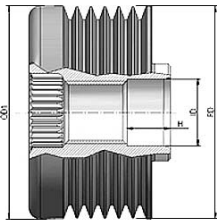

940113010006
AMA0006

R	6	# of Ribs
OD!	65,5	Outer Diameter 2 (mm)
OD2	-	Outer Diameter 2 (mm)
ID	17	Inner Diameter
H	11	Height or Rabbet
RD	61,5	Ribs Diameter
CW		Clockwise
S	M16	Screw

Fiat:
9948225 - 9951162
Magneti Marelli:
8362516

Alfa Romeo:
145 1.9 JTD
146 1.9 JTD
156 1.9 JTD

Fiat:
Brava 1.9 JTD
Bravo 1.9 JTD
Multipla 1.9 JTD
Punto 1.9 JTD

Lancia:
Lybra 1.9 JTD
Lybra SW 1.9 JTD