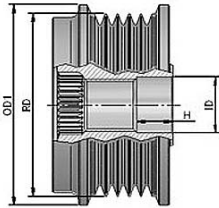

**940113010018
AMA0018**

R	5	# of Ribs
OD1	61	Outer Diameter 2 (mm)
OD2	-	Outer Diameter 2 (mm)
ID	17	Inner Diameter
H	16	Height or Rabbet
RD	56,2	Ribs Diameter
CW		Clockwise
S	M16	Screw

Bosch:
1126601597 - F00M061023

Mercedes Benz:
6111500160 - 6111550215
6111550615

Bosch:
1126601597 - F00M061023

Mercedes Benz:
6111500160 - 6111550215
6111550615

Mercedes Benz:
200, 220 1998
C / E-class 2.0/2.2 T/CDI
Sprinter 208 CDI, 210 CDI, 213 CDI, 216 CDI,
308 CDI, 311 CDI, 313 CDI, 408 CDI, 411 CDI,
413 CDI, 416 CDI
Vito Bus 108, 110, 112CDI 2.2l