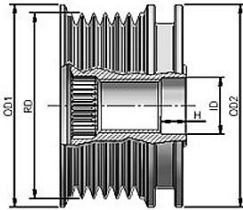

**MAGNETI MARELLI****MAGNETI MARELLI****O.E.****940113010008  
AMA0008**

R	6	# of Ribs
OD1	55	Outer Diameter 2 (mm)
OD2	55	Outer Diameter 2 (mm)
ID	17	Inner Diameter
H	16	Height or Rabbet
RD	50	Ribs Diameter
CW		Clockwise
S	M16	Screw