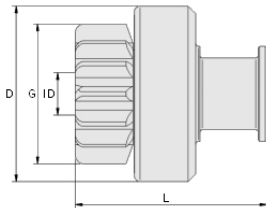

**Land Rover:**  
Defender Motor Gemini III 4 cil. 2.5

NEW  
NOWOŚĆ

T	9	# of PinionTeeth
G	37.19	Pinion O.D. (mm)
L	21.90	Lenght (mm)
SPL	25.01	# of Splines
ID	60.09	Pinion I.D. (mm)
D	10	Drive O.D. (mm)
CW		Clockwise