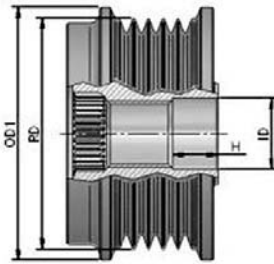

**MAGNETI MARELLI****MAGNETI MARELLI****O.E.****940113010036  
AMA0036**

R	6	# of Ribs
OD1	38,8	Outer Diameter 2 (mm)
OD2	-	Outer Diameter 2 (mm)
ID	17	Inner Diameter
H	11,1	Height or Rabbet
RD	54,3	Ribs Diameter
CW		Clockwise
S	M16	Screw