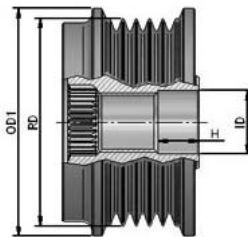

940113010074
AMA0074

NEW
NOWOŚĆ

R	5	# of Ribs
OD1	60	Outer Diameter 2 (mm)
OD2	-	Outer Diameter 2 (mm)
ID	17	Inner Diameter
H	6,8	Height or Rabbet
RD	56,8	Ribs Diameter
CW		Clockwise
S	M17	Screw

Bosch:
F00M991139

General Motors:
93172295

Litens:
920629

Opel:
1204376

Saab:
1204376

Opel:
24415914 · 24455913
24455914 · 93172075
93172080

General Motors:
Vectra 2.0, 2.2, 2.2 i
Opel Signum 2.0 /2.2. Turbo
Direct