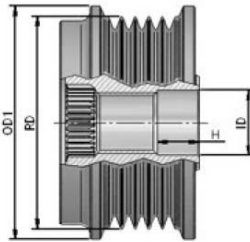

MAGNETI MARELLI

MAGNETI MARELLI

O.E.

940113010044

AMA0044

R	6	# of Ribs
OD1	59	Outer Diameter 2 (mm)
OD2	-	Outer Diameter 2 (mm)
ID	17	Inner Diameter
H	16	Height or Rabbet
RD	53,8	Ribs Diameter
CW		Clockwise
S	M16	Screw

Peugeot:		
107 1.4 HDi	06.05-	54
206 Hatchback 2.0 RC	07.03-	177
206 Hatchback 1.4 HDi eco	09.01-	68
206 Hatchback 1.4 HDi eco	09.01-	68
206 SW 1.4 HDi	07.02-	68
206 SW 1.4 HDi	07.02-	68
307 2.0 16V	08.00-	136
307 2.0 16V	06.05-	177
307 1.4 HDi	10.01-	68
307 Break 2.0	03.02-	136
307 Break 1.4 HDi	03.02-	68
307 SW 2.0 16V	03.02-	136
307 CC 2.0 16V	10.03-	136
307 CC 2.0 16V	10.03-	177
407 2.0	05.04-	136
407 2.2	05.04-	158
407 SW 2.0	05.04-	136
407 SW 2.2	05.04-	158
807 2.0	06.02-	136
807 2.2	06.02-	158
1007 1.4 HDi	04.05-	68
PARTNER n 2.0 HDi 4x4	04.04-	90

Renault:		
CLIO III 1.4 16V	06.05-	98
CLIO III 1.6 16V	06.05-	88
CLIO III 1.6 16V	06.05-	112
CLIO Grandtour 1.6 16V	02.08-	112
MEGANE II Sedan 1.6 16V	01.07-	112
MEGANE II Avant 1.6 16V	01.07-	112
MODUS 1.4	12.04-	98
MODUS 1.6	12.04-	88
MODUS 1.6	12.04-	112

Suzuki:		
LIANA 1.4 DDiS	03.05-	90
LIANA Avant 1.4 DDiS	03.05-	90

Toyota:		
AYGO 1.4 HDi	07.05-	54