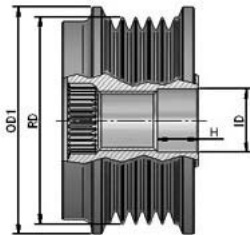

**940113010065
AMA0065**

NEW
NOWOŚĆ

R	6	# of Ribs
OD1	59	Outer Diameter 2 (mm)
OD2	-	Outer Diameter 2 (mm)
ID	17,6	Inner Diameter
H	14,3	Height or Rabbet
RD	53,4	Ribs Diameter
CW		Clockwise
S	M16	Screw

Cargo:
230526

Delphi:
10484670

IKA:
335371

INA:
F230753 · F23075303
F23075306 · F2307531
F2307536 · F55476503

LUK:
535003310

Delphi:
AD 237 Serie

General Motors:
V6 LX5

Opel:
V6 LX5