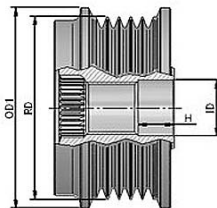

940113010007
AMA0007

R	5	# of Ribs
OD!	61	Outer Diameter 2 (mm)
OD2	-	Outer Diameter 2 (mm)
ID	17	Inner Diameter
H	11	Height or Rabbet
RD	56,2	Ribs Diameter
CW		Clockwise
S	M16	Screw

Bosch:
F00M991045

Valeo:
2574439

Volkswagen:
0289033119AC - 038903119
038903119M

Bosch:
0124325018 - 0124325049
0124515026 - 0124515073

Volkswagen:
028903029A - 028903029B
028903029S

Audi:
A4 1.6, 1.8, 1.8 Quattro, 1.8 T,
1.8 T Quattro
A4 1.9 TD, TDI
A4 Avant 1.6, 1.8, 1.8 Quattro,
1.8 T, 1.8 T Quattro
A6 1.8, 1.8 T, 1.8 Quattro

Porsche:
911 Series 3.4L e 3.6 L
Boxster 2.7, 3.2

Seat:
Alhambra 1.9 TDI
Cordoba 1.9 TDI
Ibiza II / III 1.9 TDI
Toledo 1.9 TDI

Skoda:
Superb 2.0

Volkswagen:
Bora 1.9 TDI
Golf III / IV 1.9 TDI
Passat, 1.6, 1.8 T, 2.0, 1.9 TDI
Polo 1.9 TDI