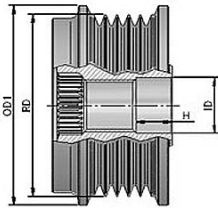

940113010003
AMA0003

R	6	# of Ribs
OD1	61	Outer Diameter 2 (mm)
OD2	-	Outer Diameter 2 (mm)
ID	17	Inner Diameter
H	11	Height or Rabbet
RD	55,6	Ribs Diameter
CW		Clockwise
S	M16	Screw

Bosch:
F00M991042

Volkswagen:
038903119P

Bosch:
0124515025 · 0124615009

Audi:
A4 Avant
A6 Avant
Avant 1.8T

Volkswagen:
Passat 1.8 20V
Syncro 1.8T 20V