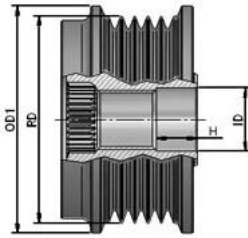

**940113010069
AMA0069**

NEW
NOWOŚĆ

R	7	# of Ribs
OD1	59	Outer Diameter 2 (mm)
OD2	-	Outer Diameter 2 (mm)
ID	17	Inner Diameter
H	12,3	Height or Rabbet
RD	52,5	Ribs Diameter
CW		Clockwise
S	M14	Screw

Bosch:
F00M391112 · F00M391138
01211AD0BC

IKA:
353361

INA:
F55339201 · F553393

LUK:
535012510

Bosch:
0121615006

Ford:
1379699 · 1388002
6G9N10300ABA
6G9N10300ABB

Ford:
Galaxy 2.0 i
SMax 2.0 i