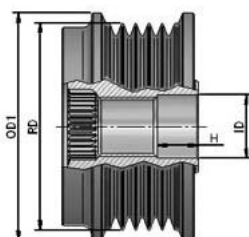

**940113010061
AMA0061**

NEW
NOWOŚĆ

R	6	# of Ribs
OD1	54,05	Outer Diameter 2 (mm)
OD2	-	Outer Diameter 2 (mm)
ID	17,6	Inner Diameter
H	11,3	Height or Rabbet
RD	49	Ribs Diameter
CW		Clockwise
S	M16	Screw

VW:
03C903023A
03C903023C
03C903023G

Bosch:
F00M991204

INA:
F240139 · F24013902
F24013903 · F24013904
F2401392 · 535009510

Valeo:
2602484

VW:
03C903119A

Audi:
A3 (8P1) 1.4 TFSi 09.07- 125
A3 Sportback (8PA) 1.4 TFSi 09.07- 125

Seat:
ALTEA (5P1) 1.4 TSi 11.07- 125
ALTEA XL (5P5) 1.4 TSi 11.07- 125
IBIZA V (6J5) 1.4 TSi 06.09- 150
IBIZA V (6J5) 1.6 TDi 05.09- 90
IBIZA V (6J5) 1.6 TDi 05.09- 105
IBIZA V (6J5) 2.0 TDi 01.10- 143
LEON (1P1) 1.4 TSi 11.07- 125

Skoda:
OCTAVIA (1Z3) 1.4 TSi 11.08- 122
OCTAVIA Combi (1Z5) 1.4 TSi 11.08- 122
SUPERB (3T4) 1.4 TSi 07.08- 125
SUPERB kombi (3T5) 1.4 TSi 10.09- 125
YETI 1.2 TSi 09.09- 105

VW:
EOS (1F7) 1.4 TSi 05.08- 122
EOS (1F7) 1.4 TSi 05.08- 160
GOLF V (1K1) 1.4 TSi 05.07- 122
GOLF V (1K1) 1.4 TSi 05.06- 140
GOLF V (1K1) 1.4 TSi 11.05- 170
GOLF VI (5K1) 1.2 TSi 05.09- 105
GOLF VI (5K1) 1.4 TSi 10.08- 122
GOLF VI (5K1) 1.4 TSi 10.08- 160
GOLF VI Variant (AJ5) 1.2 TSi 08.09- 105
GOLF PLUS (5M1, 521) 1.2 TSi 11.09- 105
GOLF PLUS (5M1, 521) 1.4 TSi 06.07- 122
GOLF PLUS (5M1, 521) 1.4 TSi 05.06- 140
GOLF PLUS (5M1, 521) 1.4 TSi 06.08- 160
GOLF PLUS (5M1, 521) 1.4 TSi 05.06- 170
JETTA III (1K2) 1.4 TSi 05.07- 122
JETTA III (1K2) 1.4 TSi 07.06- 140
JETTA III (1K2) 1.4 TSi 07.06- 170
JETTA III (1K2) 1.9 TDi 08.05- 105
PASSAT (3C2) 1.4 TSi 05.07- 122
PASSAT (3C2) 1.6 FSi 03.05- 115
PASSAT Variant (3C5) 1.4 TSi 05.07- 122
PASSAT Variant (3C5) 1.6 FSi 08.05- 115
POLO (6R) 1.2 TSi 11.09- 105
SCIROCCO (137) 1.4 TSi 09.08- 122
SCIROCCO (137) 1.4 TSi 09.08- 160
TIGUAN (5N) 1.4 TSi 05.08- 150
TIGUAN (5N) 1.4 TSi 4 motion 09.07- 150
TOURAN (1T1, 1T2) 1.4 TSi 02.06- 140