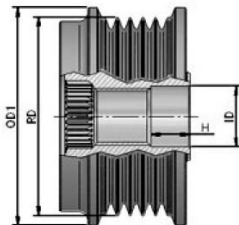

**940113010047
AMA0047**

R	6	# of Ribs
OD1	54	Outer Diameter 2 (mm)
OD2	-	Outer Diameter 2 (mm)
ID	17	Inner Diameter
H	11,3	Height or Rabbet
RD	49	Ribs Diameter
CW		Clockwise
S	M16	Screw

BMW:
11314466271

Bosch:
F00M991142 · F00M991273
F00M147747

Cargo:
233530

IKA:
335841

INA:
F2305661 · F23056601
F236566

LUK:
535007510

BMW:
12317521384 · 12317521488
12317521489 · 12317521490
12317521491 · 12317532964
12317532965 · 12317532966
12317532968 · 12317532969
12317533270 · 12317533272

Bosch:
0124325030 · 0124325045
0124325062 · 0124325087
0124325116 · 0124525059
0986046130

BMW:		
1 116 i	09.04-	115
1 118 i	09.04-	129
1 120 i	09.04-	150
3 316 i	02.02-02.05	115
3 318 i	09.01-02.05	143
3 318 i	09.05-	129
3 320 i	01.05-	150
3 Compact 316 Ti	06.01-02.05	115
3 Compact 318 Ti	09.01-02.05	143
3 coupe 316 Ci	06.02-	115
3 coupe 318 Ci	09.01-	143
3 coupe 318 Ci	03.05-	150
3 Cabrio 318 Ci	09.01-	143
3 Cabrio 318 Ci	02.05-	150
3 Touring 316 i	03.02-02.05	115
3 Touring 318 i	09.01-02.05	143
3 Touring 318 i	01.06-	129
3 Touring 320 i	09.05-	150
Z4 2.0 i	04.05-	150