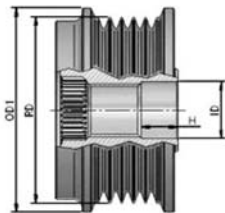

R	6	# of Ribs
OD1	38,8	Outer Diameter 2 (mm)
OD2	-	Outer Diameter 2 (mm)
ID	17	Inner Diameter
H	1,1	Height or Rabbet
RD	54,3	Ribs Diameter
CW		Clockwise
S	M16	Screw

Bosch:
F00M991171 · F00M991172
F00M147764

Cargo:
234127

Fiat:
77362558

IKA:
335731

INA:
F-232369.2 · F-232369.4
F-232369.5

LUK:
535005900

Peugeot:
964321780 · 9646065480
9646321880 · 9650358580
5702E2 · 5702E3 · 5705AS
5705EY

Citroën:		
C5 2.0 HDi	03.01-08.04	90
C5 2.0 HDi	03.01-08.04	109
C5 2.0 HDi	03.01-08.04	133
C5 2.2 HDi	09.04-	133
C5 Break 2.0 HDi	06.01-08.04	90
C5 Break 2.0 HDi	06.01-08.04	107
C5 Break 2.2 HDi	06.01-08.04	133
C5 Break 2.2 HDi	09.04-	133
C8 2.0 HDi	07.02-	107
C8 2.2 HDi	07.02-	128
XANTIA 2.0 HDi	02.99-04.03	109
XANTIA Break 2.0 HDi	02.99-04.03	109
XSARA 2.0 HDi	02.99-03.05	90
XSARA 2.0 HDi	05.01-03.05	109
XSARA Break 2.0 HDi	02.99-08.05	90
XSARA Break 2.0 HDi	05.01-08.05	109
XSARA coupe 2.0 HDi	02.99-03.05	90
XSARA coupe 2.0 HDi	05.01-03.05	109
XSARA PICASSO 2.0 HDi	12.99-	90

Peugeot:		
306 Hatchback 2.0 HDi	06.99-05.01	90
306 2.0 HDi	06.99-05.01	90
306 Break 2.0 HDi	06.99-04.02	90
307 2.0 HDi	08.00-	90
307 2.0 HDi	08.00-	110
307 Break 2.0 HDi	03.02-	90
307 SW 2.0 HDi	03.02-	90
307 SW 2.0 HDi	03.02-	107
406 2.0 HDi	02.99-05.04	90
406 2.0 HDi	08.01-05.04	110
406 2.0 HDi	06.98-08.01	109
406 Break 2.0 HDi	02.99-10.04	90
406 Break 2.0 HDi	08.01-10.04	110
406 Break 2.0 HDi	02.99-04.04