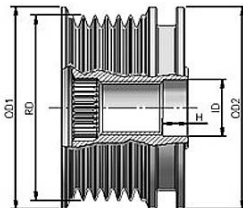

**940113010011
AMA0011**

R	5	# of Ribs
OD1	61	Outer Diameter 2 (mm)
OD2	61	Outer Diameter 2 (mm)
ID	17	Inner Diameter
H	16	Height or Rabbet
RD	56,2	Ribs Diameter
CW		Clockwise
S	M16	Screw

Bosch:
1126601556 · 1126601557

Volkswagen:
028903119S

Bosch:
0123310038 · 0123320033
0123320036 · 0123320048
0123325006

Volkswagen:
028903028P

Seat:
Arosa 1.7 SDI

Skoda:
Felicia I
Fun
Kombi 1.9 D
Pickup 1.9 D

Volkswagen:
Lupo 1.7 SDI
Polo 60 1.7 SDI, 64 1.9 D, 64 1.9 SDI
Polo Box 60 1.7 SDI, 64 1.9 D