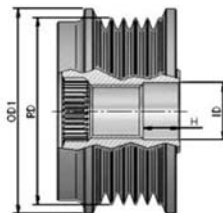

**940113010041
AMA0041**

R	6	# of Ribs
OD!	38,8	Outer Diameter 2 (mm)
OD2	-	Outer Diameter 2 (mm)
ID	17	Inner Diameter
H	16	Height or Rabbet
RD	54	Ribs Diameter
CW		Clockwise
S	M16	Screw

Cargo:
236995

Fiat:
55186280 · 77362721

IKA:
335801

INA:
F2371011

Opel:
1204392

Valeo:
2600161 · 593860

Valeo:
2542670 · 2542670A
2542670B · 437474 · 437497
437503 · 439505 · TG8S012
TG9S010 · TG9S015

Fiat:
DOBLO Cargo 1.3 JTD 16V 05.04- 70
GRANDE PUNTO 1.3 D Multijet 10.05- 75
GRANDE PUNTO 1.3 D Multijet 10.05- 90
IDEA 1.3 JTD 01.04- 70
IDEA 1.3 D Multijet 10.05- 90
LINEA 1.3 D Multijet 06.07- 90
PANDA 1.3 JTD 09.03- 70
PANDA 1.3 JTD 4x4 10.04- 70
PUNTO 1.3 JTD 16V 06.03- 70
STRADA 1.3 D Multijet 05.06- 85
500 1.3 D Multijet 10.07- 75

Lancia:
MUSA 1.3 D Multijet 10.04- 70
MUSA 1.3 Multijet 09.06- 90
YPSILON 1.3 JTD 10.03- 70

Opel:
AGILA 1.3 CDTI 08.03- 70
ASTRA H 1.3 CDTI 08.05- 90
ASTRA H GTC 1.3 CDTI 04.05- 90
ASTRA H kombi 1.3 CDTI 08.05- 90
COMBO Tour 1.3 CDTI 16V 10.04- 69
COMBO Tour 1.3 CDTI 16V 10.05- 75
COMBO 1.3 CDTI 16V 08.05- 69
COMBO 1.3 CDTI 16V 10.05- 75
CORSA C 1.3 CDTI 06.03- 70
CORSA C 1.3 CDTI 08.05- 69
CORSA D 1.3 CDTI 07.06- 75
CORSA D 1.3 CDTI 07.06- 90
MERIVA 1.3 CDTI 04.05- 69
MERIVA 1.3 CDTI 09.03- 75
TIGRA TwinTop 1.3 CDTI 06.04- 69