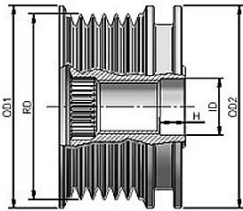

MAGNETI MARELLI

MAGNETI MARELLI

O.E.

940113010020

AMA0020

R	6	# of Ribs
OD1	55	Outer Diameter 2 (mm)
OD2	55	Outer Diameter 2 (mm)
ID	17	Inner Diameter
H	11,1	Height or Rabbet
RD	50	Ribs Diameter
CW		Clockwise
S	M16	Screw

Bosch:
F00M991125

Mercedes-Benz:
6111550315 · 6111550515
6111550715

Bosch:
0124325029 · 0124325046
0124325077 · 0124515061
0124515064 · 0124515084
0124515091 · 0124515102
0124615015 · 0124615019
0124615025

Bosch Reman:
AL0798X · AL0801X

Chrysler:
5103886AA · 5134204AA
5134205AA · 513886AA

Mercedes Benz:
0121542402 · 0121544602
A12384

Dodge:
LT TRUCKS
Sprinter Van 2.7L Diesel 20032006

Mercedes-Benz:
Sprinter Van 2.7 LD
Vito OM611, 612 C30 CDI AMG