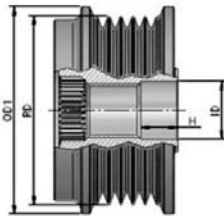

**940113010046
AMA0046**

R	6	# of Ribs
OD1	54	Outer Diameter 2 (mm)
OD2	-	Outer Diameter 2 (mm)
ID	17	Inner Diameter
H	11,3	Height or Rabbet
RD	49	Ribs Diameter
CW		Clockwise
S	M16	Screw

Bosch:
F00M991076 · F00M991128

Cargo:
236762

GM:
09195337 · 93170214

IKA:
335711

Litens:
920501

LUK:
535007130

Opel:
1204376

Bosch:
0124425009 · 0124515004
0124515031 · 0986042800

Lucas:
LRA02295 · LRA2295

Opel:
13147093 · 13156054
6204158 · 90561972
9117936 · 9173572
9195336 · 93175808
93175957 · 9512794
R1530025

Valeo:
437611

Opel:
Astra 1.4 i / 2.0 i
Corsa 1.4 i / 1.8i 16 v
Signum 1.8 i
Vectra 1.6 i / 1.8 i
Zafira 1.6 i / 1.8 i