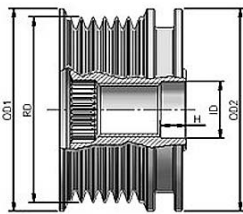

MAGNETI MARELLI

MAGNETI MARELLI

O.E.

**940113010005
AMA0005**

Bosch:
F00M991002 · F00M991122

Valeo:
2546778

Volkswagen:
022903119AM · 028903119A
028903119AM · 028903119T
038903119A

Bosch:
0124315001 · 0124315013
0124325001 · 0124325012
0124325047 · 0124325073
0124325083 · 0124325101
0124515010 · 0124515022
0124515117 · 0124525027
0124525039 · 0124525050
0124615017 · 028903028E
028903029G

Volkswagen:
021903119G

Audi:
A2 1.4 TD
A3 1.9 TD
TT 1.8 T, 1.8 T Quattro
TT 168 T
TT Roadster 1.8 T, 1.8 T Quattro

Seat:
Cordoba 1.4 DSI, TDI
Cordoba 1.9 DSI, TDI, D, TD.
Cordoba 1.9 Vario DSI, TDI, D, TD
Ibiza II 1.9 TDI
Ibiza III 1.9 TDI, SDI
Ibiza IV 1.4 TDI
Ibiza IV 1.9 TDI, SDI
Inca 1.9 SDI
Leon 1.6, 1.8 20V, 1.8 20V T,
1.8 T Cupra R, 1.9 SDI, 1.9 TDI,
1.9 TDI Syncro, 2.8 Cupra 4
Toledo II 1.6, 1.8 20V,
1.9TDI, 2.3 V5, 2.3 V5 20V

Skoda:
Octavia 1.6, 1.8T, 1.8T 4X4,
1.9TDI, 2.0, RS 1.8T
Praktik 1.9 SDI

Volkswagen:
Beetle 1.9 TDI, 2.0
Bora 1.9TDI, 2.0, 2.3 VRS
Golf IV 1.9 Variant SDI, TDI
Golf IV SDI, TDI
Lupo 1.2 / 1.4 TDI
Polo 1.4 TDI 1.9 SDI, TDI
Sharan 1.9 TDI

R	6	# of Ribs
OD1	61	Outer Diameter 2 (mm)
OD2	61	Outer Diameter 2 (mm)
ID	17	Inner Diameter
H	11	Height or Rabbet
RD	56,2	Ribs Diameter
CW		Clockwise
S	M16	Screw