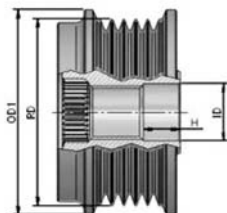

940113010037
AMA0037

R	6	# of Ribs
OD1	69	Outer Diameter 2 (mm)
OD2	-	Outer Diameter 2 (mm)
ID	17	Inner Diameter
H	17	Height or Rabbet
RD	60	Ribs Diameter
CW		Clockwise
S	M16	Screw

Cargo:
230308

Delco/Ford:
3395459
XW4U10A352AA
YM2E10N356AA

IKA:
335341

INA:
F229974 · F22997404
F2299744 · F22997405
F2299745

KIA:
K80118W11

LUK:
535001710

Mazda:
GY0218330 · K80118W11

Melco:
A628X91171

Ford:
3395459

KIA:
K80118300A · K80118300B
K80118300C

Mazda:
GY0118300E

Mitsubishi:
A003TB1081

Ford: PROBE II 2.5 V6 24V	10.93-03.98	162
PROBE II 2.5 V6 24V	12.94-03.98	163

KIA: CLARUS 1.8 i 16V	07.96-	116
CLARUS 2.0 i 16V	07.96-	133
CLARUS Avant 1.8 i 16V	05.98-	116
CLARUS Avant 2.0 i 16V	05.98-	133

Mazda: 626 IV Hatchback 1.8	08.94-04.97	90
626 IV Hatchback 1.8	08.91-04.97	105
626 IV Hatchback 2.0 i	08.91-04.97	115
626 IV Hatchback 2.0 i 4WD	04.92-04.97	116
626 IV Hatchback 2.5 24V	08.94-04.97	163
626 IV Hatchback 2.5 24V	01.92-04.97	165
626 IV 1.8 i	08.94-04.97	90
626 IV 1.8 i	01.92-04.97	105
626 IV 2.0 i	01.92-04.97	115
626 IV 2.0 i 4WD	04.92-04.97	116
MPV II 2.5 V6	09.99-03.02	170
MX-6 2.0	02.92-	115