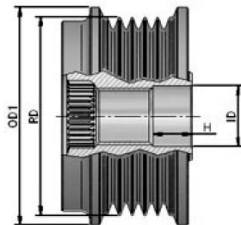

R	6	# of Ribs
OD1	64	Outer Diameter 2 (mm)
OD2	-	Outer Diameter 2 (mm)
ID	17	Inner Diameter
H	7,8	Height or Rabbet
RD	59,5	Ribs Diameter
CW		Clockwise
S	M16	Screw

Denso:
720110750

IKA:
335641

INA:
F233970 · F2339702
F2339703

LUK:
535004610

Poongsung:
720110750

Hyundai:
3730027011

Poongsung:
021319110 · 3730027010

Hyundai:

ELANTRA 2.0 CRDi	04.01-	113
ELANTRA Sedan 2.0 CRDi	04.01-	113
SANTA FÉ 2.0 CRDi	08.01-	113
SANTA FÉ 2.0 CRDi 4x4	04.01-	113
TRAJET 2.0 CRDi	04.01-	113
TUCSON 2.0 CRDi	08.04-	113
TUCSON 2.0 CRDi 4x4	08.04-	113

KIA:

CARENS II 2.0 CRDi	07.02-	113
SPORTAGE 2.0 CRDi 4x4	09.04-	113