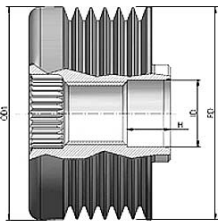

940113010021

AMA0021

R	6	# of Ribs
OD1	54,5	Outer Diameter 2 (mm)
OD2	-	Outer Diameter 2 (mm)
ID	17	Inner Diameter
H	11,1	Height or Rabbet
RD	54,2	Ribs Diameter
CW		Clockwise
S	M16	Screw

Valeo:
2547917 · 593521

Citroën / Peugeot:
593527

Citroën:
DW 10 1.9 D
DW 12 2.2 D
C5
C8
Berlingo
Jumper
Xsara
Xantia

Peugeot:
D9
U6
Z8
2.0 D
206
306
406
307
607
806
Expert
Partner
Boxer
HDI,
D9
U6
Z28
2.0 D