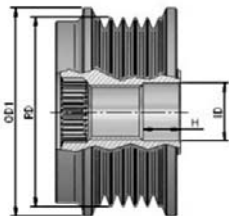

**940113010054
AMA0054**

R	7	# of Ribs
OD1	61	Outer Diameter 2 (mm)
OD2	-	Outer Diameter 2 (mm)
ID	17	Inner Diameter
H	11,5	Height or Rabbet
RD	55,8	Ribs Diameter
CW		Clockwise
S	M16	Screw

Bosch:
F00M391160 · F00M991138
F00M991302

Cargo:
234793

IKA:
335681

INA:
F23200102 · F23200104
F2320014 · F23200107

Mercedes:
2711540902 · 2711550016
2711550115

Valeo:
593625

Bosch:
0124515062 · 0124515088
0124615022 · 0124615028

Mercedes:
2711540202 · 2711540802
271154080280

Valeo:
2542582B · SG12B062

Mercedes-Benz:

C Class C 180 Kompressor	05.02-	143
C Class C 200 Kompressor	05.02-	163
C Class C 200 CGI Kompressor	07.03-	170
C Class C 230 Kompressor	02.04-	192
C Class T-Model C 180 Kompressor	05.02-	143
C Class T-Model C 200 Kompressor	05.02-	163
C Class T-Model C 200 CGI Kompressor	07.03-	170
C Class T-Model C 230 Kompressor	02.04-	192
C Class Coupe C 160 Kompressor	05.02-	122
C Class Coupe C 180 Kompressor	05.02-	143
C Class Coupe C 200 Kompressor	05.02-	163
C Class Coupe C 200 CGI Kompressor	07.03-	170
C Class Coupe C 230 Kompressor	05.02-	192
CLK 200 Kompressor	09.02-	163
CLK 200 CGI	07.03-	170
CLK Cabrio 200 Kompressor	02.03-	163
E Class E 200 Kompressor	11.02-	163
E ClassT-Model E 200 T Kompressor	03.03-	163
SLK 200 Kompressor	03.04-	163