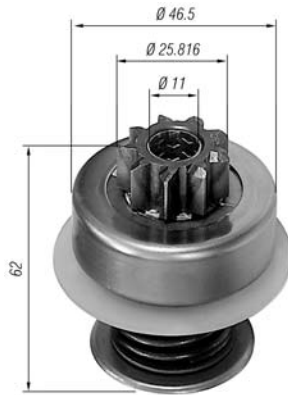

**MAGNETI
MARELLI**

O.E.

940113020088
AMB0088

T9 | SPL10 | CCW

Jetta
Jetta Deluxe 1981 L4 1.7 Gas
Jetta Deluxe 1982 L4 1.7 Gas
Jetta Deluxe 1983 L4 1.7 Gas
Jetta Deluxe 1984 L4 1.7 Gas
Jetta Deluxe 1984 L4 1.8 Gas
Jetta Deluxe 1985 L4 1.8 Gas
Jetta Deluxe 1986 L4 1.8 Gas
Jetta Deluxe 1987 L4 1.8 Gas
Jetta GLI 16-Valve 1987 L4 1.8 Gas
Jetta GLI 1985 L4 1.8 Gas
Jetta GLI 1986 L4 1.8 Gas
Jetta GLI 1987 L4 1.8 Gas
Jetta Sport 1987 L4 1.8 Gas
Passat 1.6
Rabbit Custom 1981 L4 1.7 Gas
Rabbit Custom 1982 L4 1.7 Gas
Rabbit Custom 1983 L4 1.7 Gas
Rabbit Deluxe 1981 L4 1.7 Gas
Rabbit Deluxe 1982 L4 1.7 Gas
Rabbit Deluxe 1983 L4 1.7 Gas
Rabbit GL Custom 1984 L4 1.7 Gas
Rabbit GL DLX 1983 L4 1.7 Gas
Rabbit GTI Sport 1984 L4 1.8 Gas
Rabbit L 1983 L4 1.7 Gas
Rabbit L 1984 L4 1.7 Gas
Rabbit L Custom 1981 L4 1.7 Gas
Rabbit L Custom 1982 L4 1.7 Gas
Rabbit LS Custom 1983 L4 1.7 Gas
Rabbit LS Deluxe 1981 L4 1.7 Gas
Rabbit LS Deluxe 1982 L4 1.7 Gas
Rabbit S Sport 1981 L4 1.7 Gas
Rabbit Sport 1981 L4 1.7 Gas
Rabbit Sport 1982 L4 1.7 Gas
Scirocco 16-Valve 1987 L4 1.8 Gas
Scirocco DLX 1981 L4 1.7 Gas
Scirocco DLX 1982 L4 1.7 Gas
Scirocco DLX 1983 L4 1.7 Gas
Scirocco DLX 1984 L4 1.8 Gas
Scirocco DLX 1985 L4 1.8 Gas
Scirocco DLX 1986 L4 1.8 Gas
Scirocco DLX 1987 L4 1.8 Gas