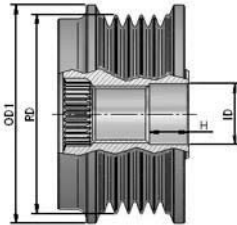

**940113010034
AMA0034**

R	6	# of Ribs
OD1	54,5	Outer Diameter 2 (mm)
OD2	-	Outer Diameter 2 (mm)
ID	17	Inner Diameter
H	16	Height or Rabbet
RD	53,6	Ribs Diameter
CW		Clockwise
S	M16	Screw

Litens:
55186280
Valeo:
593891

Lucas:
LRA02804 · LRA02817
LRA2804 · LRA2817

Nippon:
1022118610

Renault:
704114923

Suzuki:
3140085E00 · 31400T85E00

Vauxhall/Opel:
13117278YP · 13117279YQ
ZR13197577

Valeo:
2542841 · 2542850
2542850A · 2542851
2542851A · 2542861
2542884 · 439524
TG8S013 · TG9S015
TG9S021 · TG9S022

Opel:
Agila
Combo
Corsa 1.3
Suzuki:
Ignis 1.3