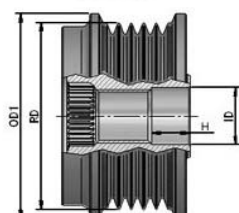

**940113010062
AMA0062**

NEW
NOWOŚĆ

Bosch:
F00M391110 · F00M991157

Mercedes Benz:
6281500060 · 6421500062
6421500860

INA:
F236127 · F23612701
F23612702 · F23612703
F2361271 · 535008410

Bosch:
0124625040

Mercedes Benz:
1501950 · 1502250
6281540102

Mercedes Benz:
E Class COMBI, 280 T, 320 T
E Class, 280 CDI, 320 CDI