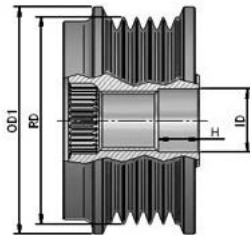

**940113010070
AMA0070**

NEW
NOWOŚĆ

R	7	# of Ribs
OD1	61	Outer Diameter 2 (mm)
OD2	-	Outer Diameter 2 (mm)
ID	17	Inner Diameter
H	17	Height or Rabbet
RD	59,1	Ribs Diameter
CW		Clockwise
S	M16	Screw

Ford:
YC1U10352BA

Litens:
92058

Ford:
YC1T10300BC · YC1T10300BD
YC1T10300BG · YC1T10300BH
YC1T10300BJ

Ford:
Transit 2.4 TD
10.1999-