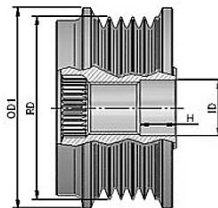

940113010004
AMA0004

R	6	# of Ribs
OD1	61	Outer Diameter 2 (mm)
OD2	61	Outer Diameter 2 (mm)
ID	17	Inner Diameter
H	7,6	Height or Rabbet
RD	56,0	Ribs Diameter
CW		Clockwise
S	M16	Screw

Bosch:
1126601568

Valeo:
2547128 · 593495

Bosch:
0123320041 · 0123320046
0123320062 · 0123510038
0123510049 · 0123510080
0123510101

Mercedes:
C 200TD
C 220TD
C 250TD
E 200D / TD
E 220D / TD
E 250D / TD
E 290D / TD
E 300D / TD
G 300 TD
S 300 TD
Sprinter 208, 210, 212, 308,
310, 312, 408, 410, 412, 512,
612, 812
Vario