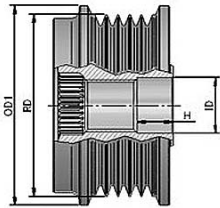

MAGNETI MARELLI

MAGNETI MARELLI

O.E.

940113010001
AMA0001

Valeo:
2548207

General Motors:
Blazer - MWM 2.8 Diesel
S10 - MWM 2.8 Diesel
Tracker - Motor MWM 2.8 Diesel

Mercedes:
Sprinter

Nissan - Datsun:
Frontier - MWM 2.8 Diesel

Troller:
MWM 2.8 Diesel

R	6	# of Ribs
OD1	61	Outer Diameter 2 (mm)
OD2	-	Outer Diameter 2 (mm)
ID	17	Inner Diameter
H	7,6	Height or Rabbet
RD	55,6	Ribs Diameter
CW		Clockwise
S	M16	Screw

940113010002
AMA0002

Bosch:
1126601549 · 1126601572

Mercedes Benz:
6041500160 · 6041500560

Bosch:
0123320029 · 0123320047
0123510044 · 0123510058
0123510075 · 0123510102
0123520008 · 0123520010

Mercedes:
V 230TD
VITO 108D 2.3
VITO 110TD 2.3