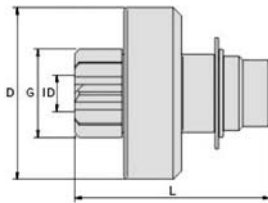

940113020472
AMB0472

T	11	# of PinionTeeth
G	30.04	Pinion O.D. (mm)
L	54.5	Lenght (mm)
SPL	10	# of Splines
ID	12	Pinion I.D. (mm)
D	54.5	Drive O.D. (mm)
CW		Clockwise

SPRINTER 211 CDI	04.00-05.06	109
SPRINTER 213 CDI	04.00-05.06	129
SPRINTER 208 D	02.95-04.00	79
SPRINTER 216 CDI	04.00-05.06	156
SPRINTER 210 D	03.97-04.00	102
SPRINTER 212 D	02.95-04.00	122
SPRINTER 208 CDI	04.00-05.06	82
SPRINTER 211 CDI	04.00-05.06	109
SPRINTER 213 CDI	04.00-05.06	129
SPRINTER 208 D	02.95-04.00	79
SPRINTER 208 D	10.96-04.00	82
SPRINTER 216 CDI	04.00-05.06	156
SPRINTER 210 D	01.97-04.00	102
SPRINTER 212 D	02.95-04.00	122
SPRINTER 208 CDI	04.00-05.06	82
SPRINTER 211 CDI	04.00-05.06	109
SPRINTER 213 CDI	04.00-05.06	129
SPRINTER 208 D	01.95-04.00	79
SPRINTER 208 D	09.96-04.00	82
SPRINTER 216 CDI	04.00-05.06	156
SPRINTER 210 D	01.97-04.00	102
SPRINTER 212 D	02.95-04.00	122
SPRINTER 212 D	04.00-05.06	82
SPRINTER 311 CDI	04.00-05.06	109
SPRINTER 311 CDI 4x4	08.02-05.06	109
SPRINTER 313 CDI	04.00-05.06	129
SPRINTER 313 CDI 4x4	08.02-05.06	129
SPRINTER 308 D	02.95-04.00	79
SPRINTER 316 CDI	04.00-05.06	156
SPRINTER 316 CDI 4x4	08.02-05.06	156
SPRINTER 310 D 4x4	05.97-08.02	102
SPRINTER 312 D 2.9	02.95-04.00	122
SPRINTER 312 D 2.9 4x4	05.97-08.02	122
SPRINTER 308 CDI	04.00-05.06	82
SPRINTER 311 CDI	04.00-05.06	109
SPRINTER 311 CDI 4x4	08.02-05.06	109
SPRINTER 313 CDI	04.00-05.06	129
SPRINTER 313 CDI 4x4	08.02-05.06	129
SPRINTER 308 D 2.3	02.95-04.00	79
SPRINTER 308 D 2.3	02.95-04.00	82
SPRINTER 316 CDI	04.00-05.06	156
SPRINTER 316 CDI 4x4	08.02-05.06	156
SPRINTER 310 D 2.9	02.95-04.00	102
SPRINTER 312 D 2.9	02.95-04.00	122
SPRINTER 312 D 2.9 4x4	05.97-08.02	122
SPRINTER 308 CDI	04.00-05.06	82
SPRINTER 311 CDI	04.00-05.06	109
SPRINTER 311 CDI 4x4	08.02-05.06	109
SPRINTER 313 CDI	04.00-05.06	129
SPRINTER 313 CDI 4x4	08.02-05.06	129
SPRINTER 308 D 2.3	02.95-04.00	79
SPRINTER 308 D 2.3	11.96-04.00	82
SPRINTER 316 CDI	04.00-05.06	156
SPRINTER 316 CDI 4x4	08.02-05.06	156
SPRINTER 310 D 2.9	01.97-04.00	102
SPRINTER 312 D 2.9	02.95-04.00	122
SPRINTER 408 CDI	04.00-05.06	82
SPRINTER 411 CDI	04.00-05.06	109
SPRINTER 413 CDI	04.00-05.06	129
SPRINTER 416 CDI	04.00-05.06	156
SPRINTER 408 CDI	04.00-05.06	82
SPRINTER 411 CDI	04.00-05.06	109
SPRINTER 411 CDI 4x4	04.00-05.06	109
SPRINTER 413 CDI	04.00-05.06	129
SPRINTER 413 CDI 4x4	04.00-05.06	129
SPRINTER 408 D	02.96-05.06	79
SPRINTER 416 CDI	04.00-05.06	156
SPRINTER 416 CDI 4x4	04.00-05.06	156
SPRINTER 410 D	02.96-05.06	102