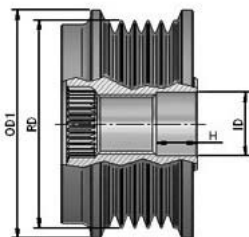

**940113010060
AMA0060**

NEW
NOWOSC

R	7	# of Ribs
OD1	54,05	Outer Diameter 2 (mm)
OD2	-	Outer Diameter 2 (mm)
ID	17	Inner Diameter
H	11,3	Height or Rabbet
RD	49	Ribs Diameter
CW		Clockwise
S	M16	Screw

Bosch:
F00M991216 · F00M991231
F00M991293

INA:
F23851202 · F23851203
F23851205 · F23851206
53500811

Bosch:
0124425018 · 0124425074
0124525076 · 0124525137
8200251006 · 8200356669
8200660822 · 8200726639

Mazda:

6 (GG) 1.8	08.02-	120
6 Hatchback (GG) 1.8	08.02-	120
6 Station Wagon (GY) 1.8	08.02-	120
6 (GG) 2.0	03.05-	147
6 Hatchback (GG) 2.0	08.02-	141
6 Station Wagon (GY) 2.0	08.02-	141
6 Hatchback (GG) 2.0	03.05-	147
6 Station Wagon (GY) 2.0	03.05-	147
6 Hatchback (GG) 2.3	08.02-	166
6 Station Wagon (GY) 2.3	11.02-	162

Renault:

Laguna II (BG0/1) 1.9 DCi	01.05-	110
Laguna II (BG0/1) 1.9 DCi	05.05-	130
Laguna II Grandtour (KG0/1) 1.9 DCi	03.04-	92
Laguna II Grandtour (KG0/1) 1.9 DCi	01.05-	110
Laguna II Grandtour (KG0/1) 1.9 DCi	05.05-	130
Megane II (BM0/1, CM0/1) 2.0 DCi	09.05-	110 150
Megane II kombi (KM0/1) 2.0 DCi	09.05-	150
Megane E II Coupé-Cabriolet (EM0/1) 2.0 DCi	09.05-	150
Scenic II (JM0/1) 2.0 DCi	09.05-	150
Grand Scenic II (JM0/1) 2.0 DCi	09.05-	150