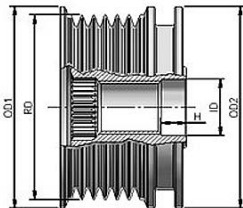

**940113010010
AMA0010**

R	6	# of Ribs
OD1	61	Outer Diameter 2 (mm)
OD2	61	Outer Diameter 2 (mm)
ID	17	Inner Diameter
H	16	Height or Rabbet
RD	56,2	Ribs Diameter
CW		Clockwise
S	M16	Screw

Bosch:
1126601559

Volkswagen:
038903119 · 038903165

Beck Amley:
1861037 · 1861038 · 1861051

Bosch:
0123310035 · 0123320032
0123320059 · 0123510047
0123510099 · 0123515018
0123515021

Cargo:
112543

Volkswagen:
028903018B · 038903023G
038903023H · 038903023J

Audi:
A4 1.9 TDI, TDI quattro
A4 Avant 1.9 TDI, TDI quattro
A6 1.9 TDI

Volkswagen:
Passat 1.9 TDI
Passat Variant 1.9 TDI