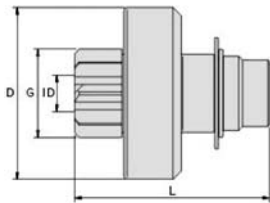

**MAGNETI
MARELLI**

O.E.

**940113020472
AMB0472**

SPRINTER 410 D 4x4	05.97-05.06	102
SPRINTER 412 D	02.96-05.06	115
SPRINTER 412 D 4x4	05.97-05.06	115
SPRINTER 412 D	02.96-05.06	122
SPRINTER 412 D 4x4	05.97-05.06	122
SPRINTER 408 CDI	04.00-05.06	82
SPRINTER 411 CDI	04.00-05.06	109
SPRINTER 411 CDI 4x4	04.00-05.06	109
SPRINTER 413 CDI	04.00-05.06	129
SPRINTER 413 CDI 4x4	04.00-05.06	129
SPRINTER 408 D	02.96-05.06	79
SPRINTER 416 CDI	04.00-05.06	156
SPRINTER 416 CDI 4x4	04.00-05.06	156
SPRINTER 410 D	02.96-05.06	102
SPRINTER 410 D 4x4	05.97-05.06	102
SPRINTER 412 D	02.96-05.06	115
SPRINTER 412 D 4x4	05.97-05.06	115
SPRINTER 412 D	02.96-05.06	122
SPRINTER 412 D 4x4	05.97-05.06	122
SPRINTER 616 CDI	04.01-	156
UNIMOG U 90	07.96-	116
UNIMOG UX 100H,100M	09.96-	109
UNIMOG U 100L	07.96-	116
VARIO 512 D	09.96-	122
VARIO 612 D	09.96-	122
VARIO 812 D	09.96-	122
VARIO O 812	09.96-	122
VIANO CDI	09.03-	109
VIANO CDI 2.2 4-matic	07.05-	109
VIANO CDI	09.03-	150
VIANO CDI 2.2 4-matic	07.05-	150
VITO 108 CDI 2.2	03.99-07.03	82
VITO 110 CDI 2.2	03.99-07.03	102
VITO 112 CDI 2.2	03.99-07.03	122
VITO 108 D 2.3	02.96-07.03	79
VITO 108 D 2.3	02.96-07.03	79
VITO 110 TD 2.3	02.96-07.03	98
VITO 110 TD 2.3	02.96-07.03	98
VITO 108 CDI 2.2	03.99-07.03	82
VITO 110 CDI 2.2	03.99-07.03	102
VITO 112 CDI 2.2	03.99-07.03	122
VITO 108 D 2.3	03.97-07.03	79
VITO 110 D 2.3	03.97-07.03	98
VITO 109 CDI 2.2	09.03-	88
VITO 109 CDI 2.2	09.07-	95
VITO 109 CDI 2.2	09.06-	95
VITO 111 CDI 2.2	09.03-	109
VITO 111 CDI 2.2 4x4	09.07-	109
VITO 111 CDI 2.2	09.07-	116
VITO 115 CDI 2.2	09.03-	150
VITO 115 CDI 2.2 4x4	09.07-	150
VITO 109 CDI 2.2	09.03-	88
VITO 111 CDI 2.2	09.03-	109
VITO 111 CDI 2.2 4x4	09.07-	109
VITO 111 CDI 2.2	09.07-	116
VITO 115 CDI 2.2	09.03-	150
VITO 115 CDI 2.2 4x4	09.07-	150
VITO 109 CDI 2.2	09.03-	88
VITO 111 CDI 2.2	09.03-	109
VITO 111 CDI 2.2 4x4	09.07-	109
VITO 111 CDI 2.2	09.07-	116
VITO 115 CDI 2.2	09.03-	150
VITO 115 CDI 2.2 4x4	09.07-	150

T	10	# of PinionTeeth
G	27.94	Pinion O.D. (mm)
L	55	Lenght (mm)
SPL	10	# of Splines
ID	12	Pinion I.D. (mm)
D	54.5	Drive O.D. (mm)
CW		Clockwise