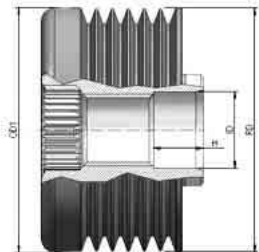

**940113010023
AMA0023**

R	6	# of Ribs
OD1	49	Outer Diameter 2 (mm)
OD2	-	Outer Diameter 2 (mm)
ID	17	Inner Diameter
H	16	Height or Rabbet
RD	49	Ribs Diameter
CW		Clockwise
S	M16	Screw

IKA:
335331

INA:
F2296431 · F2296433
F2296434 · F2296437

LUC:
535003010

Valeo:
2547655 · 593514

Lucas:
LRA01990 · LRA1990

Renault:
7700426849 · 7700426879
7700427474 · 8200162474

Valeo:
2524272B · 2542272C
2542272E · 2542653
2542653A · 2542653D
437208 · SG12B017
SG12B071

Mitsubishi:
Carisma 1.9D Di

Renault:
Espace 1.9 dCi
F9Q-Motor
Laguna 1.9 DCi
Master 1.9 DCi
Master 2.2 DCi
Trafic 1.9 DCi