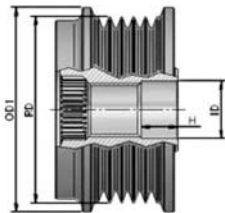

MAGNETI MARELLI

MAGNETI MARELLI

O.E.

94011301041
AMA0041

R	6	# of Ribs
OD1	38,8	Outer Diameter 2 (mm)
OD2	-	Outer Diameter 2 (mm)
ID	17	Inner Diameter
H	16	Height or Rabbet
RD	54	Ribs Diameter
CW		Clockwise
S	M16	Screw

Suzuki:		
IGNIS II 1.3 DDiS	09.03-	70
SWIFT III 1.3 DDiS	08.05-	69
WAGON R+ 1.3 DDiS	09.03-	70

940113010042
AMA0042