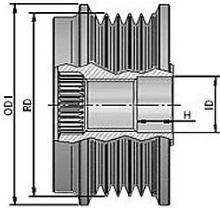

**MAGNETI
MARELLI**

**MAGNETI
MARELLI**

O.E.

940113010016
AMA0016

Bosch:
F00M061016

Volvo:
9404328

Bosch:
0123510109

Cargo:
112420

Chrysler:
Voyager 2.5TD

R	6	# of Ribs
OD1	61	Outer Diameter 2 (mm)
OD2	-	Outer Diameter 2 (mm)
ID	17	Inner Diameter
H	16	Height or Rabbet
RD	55,6	Ribs Diameter
CW		Clockwise
S	M16	Screw

940113010017
AMA0017

Bosch:
1126601593

Volkswagen:
071903119B · 071903165

Bosch:
0123320054

Volkswagen:
Passat 2.3 VR5
Passat Variant 2.3 VR5 Syncro