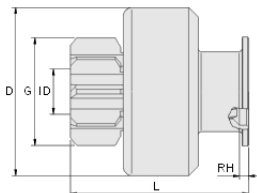

**940113020481
AMB0481**

Lucas Indiel:
229902

Lucas Indiel:
35259570

Agrale Tractor:
4100, 4100.4

NEW
NOWOŚĆ

T	9	# of PinionTeeth
G	34.80	Pinion O.D. (mm)
L	21.90	Lenght (mm)
SPL	55	# of Splines
ID	9	Pinion I.D. (mm)
D	46.5	Drive O.D. (mm)
CW		Clockwise