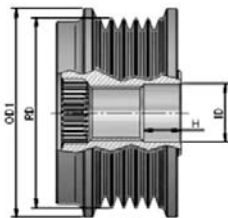

**940113010056
AMA0056**

R	6	# of Ribs
OD1	54	Outer Diameter 2 (mm)
OD2	-	Outer Diameter 2 (mm)
ID	17	Inner Diameter
H	12,3	Height or Rabbet
RD	49,3	Ribs Diameter
CW		Clockwise
S	M14	Screw

Cargo:
237619

IKA:
353971

Ford:
3M5T-10300VC
3M5T-10300VD

Ford:
1256552 · 3M5T10300VC

Denso:
1042103761

Ford:		
FOCUS C-MAX 1.8	10.03-03.07	120
FOCUS C-MAX 1.8	04.04-03.07	125
FOCUS C-MAX 1.8 Flexi fuel	01.06-03.07	125
FOCUS C-MAX 2.0	04.04-03.07	145
FOCUS II 2.0	11.04-	145
FOCUS II sedan 2.0	04.05-	145
FOCUS II Turnier 2.0	11.04-	145