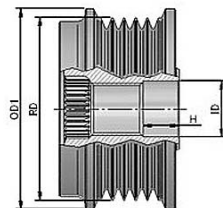

R	6	# of Ribs
OD1	61	Outer Diameter 2 (mm)
OD2	-	Outer Diameter 2 (mm)
ID	17	Inner Diameter
H	16	Height or Rabbet
RD	56,2	Ribs Diameter
CW		Clockwise
S	M16	Screw