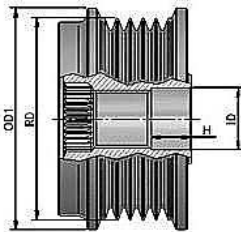

MAGNETI MARELLI

MAGNETI MARELLI

O.E.

**940113010059
AMA0059**

R	5	# of Ribs
OD1	58	Outer Diameter 2 (mm)
OD2	-	Outer Diameter 2 (mm)
ID	17	Inner Diameter
H	14	Height or Rabbet
RD	54,9	Ribs Diameter
CW		Clockwise
S	M16	Screw

Cargo:
233797

IKA:
353161

Mitsubishi:
A660C300EX

Renault:
8200113636

Cargo:
2542470

Mitsubishi:
A002TB6481

Renault:
8200120286 · 8200373636

Valeo:
SG12B038

Dacia:

LOGAN 1.5 DCI 09.05- 65

Renault:

CLIO II 1.5 DCI	06.01-	65
CLIO I 1.5 DCI	06.01-	82
CLIO II 1.5 DCI	06.01-	65
KANGOO 1.5 DCI	07.03-	57
KANGOO 1.5 DCI	12.01-	65
KANGOO 1.5 DCI	07.02-	82
KANGOO 1.5 DCI	12.01-	65
KANGOO 1.5 DCI	04.03-	82
MEGANE II 1.5 DCI	11.02-	82
MEGANE II 1.5 DCI	05.05-	106
MEGANE II 1.5 DCI	09.03-	82
MEGANE II 1.5 DCI	05.05-	106
MEGANE II 1.5 DCI	08.03-	82
MEGANE II 1.5 DCI	05.05-	106
SCENIC II 1.5 DCI	06.03-	82