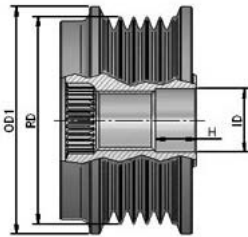

MAGNETI MARELLI

MAGNETI MARELLI

O.E.

940113010071 AMA0071

**NEW
NOWOŚĆ**

R	6	# of Ribs
OD1	63	Outer Diameter 2 (mm)
OD2	-	Outer Diameter 2 (mm)
ID	17,6	Inner Diameter
H	12,3	Height or Rabbet
RD	57,5	Ribs Diameter
CW		Clockwise
S	M14	Screw

Chrysler:
53013554AD · 53013554AE

J&N:
20652002

Lester:
11231

Litens:
04861506AB · 04861506AC
04861506AD · 04861506AE
04861506AG

Nippondenso:
0210401130 · 0210401170
0210401320 · 0210401441
0210401450 · WAI 24832784

Chrysler:
04868431AF · 04868431AG
4686430AF · 4686430AB
4686430AC · 4686430AD
4686430AE · 4686431AB
4686431AC · 4686431AD
4686431AF · 4686431AG
4686760AE · 4686760AF

Chrysler:
Pacifica 3.5 L (215) V6 2004-2006
Town&Country Van 3.3 L (201) V6 2001-2005
Town&Country Van 3.8 L (230) V6 2001-2005
Voyager 3.3 L (201) V6 2001-2005

Dodge:
Caravan 3.3L (201) V6 2001-2006
Caravan 3.8L (230) V6 2001-2006

Jeep:
Liberty KJ
2.8 L
2.4 L