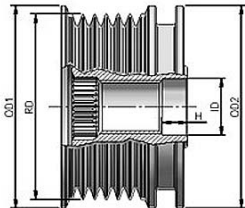

MAGNETI MARELLI

MAGNETI MARELLI

O.E.

940113010012 AMA0012

R	5	# of Ribs
OD1	61	Outer Diameter 2 (mm)
OD2	61	Outer Diameter 2 (mm)
ID	17	Inner Diameter
H	11	Height or Rabbet
RD	56,2	Ribs Diameter
CW		Clockwise
S	M16	Screw

Bosch:
F00M991039

Volkswagen:
038903119Q

Bosch:
0124315006 · 0124315012
0124325014 · 0124325021

Seat:
Arosa 1.7 SDI
Cordoba
Ibiza II

Volkswagen:
Caddy II 1.9 DI
Lupo 1.7 SDI.
Polo 1.7 SDI, 1.9 D, 1.9 SDI