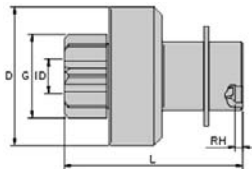

T	9	# of Pinion Teeth
G	28,8	Pinion O.D. (mm)
L	84,5	Lenght (mm)
SPL	12	# of Splines
ID	12,06	Pinion I.D. (mm)
D	46,5	Drive O.D. (mm)
CW		Clockwise