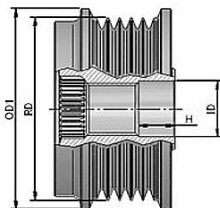

940113010013 AMA0013

R	5	# of Ribs
OD1	61	Outer Diameter 2 (mm)
OD2	-	Outer Diameter 2 (mm)
ID	17	Inner Diameter
H	16	Height or Rabbet
RD	55,6	Ribs Diameter
CW		Clockwise
S	M16	Screw

Bosch:
1126601567

Volkswagen:
028903165 · 058903119C

Bosch:
0123510045

Audi:
A6 1.8, 1.8 T, 1.8 Quattro
A6 AVANT 1.8, 1.8 T, 1.8 Quattro

Volkswagen:
Passat 1.8 T 20 v
Syncro