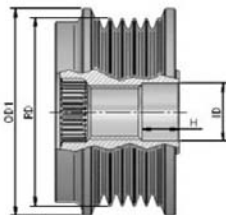

**940113010044
AMA0044**

R	6	# of Ribs
OD1	59	Outer Diameter 2 (mm)
OD2	-	Outer Diameter 2 (mm)
ID	17	Inner Diameter
H	16	Height or Rabbet
RD	53,8	Ribs Diameter
CW		Clockwise
S	M16	Screw

Cargo:
234794

IKA:
335791

INA:
F23659101 · F2365914
F23659104 · F23659105

LUK:
535006210

Valeo:
2601052 · 2603530 · 593832

Citroën:
5705CS

Magneti Marelli:
9649611280

Peugeot:
2542928 · 2543210 · 439553
5705CS · SG10B048 · TG10B013
TG10B024

Valeo:
2542928 · 2543210 · 439553
SG10B048 · TG10B013
TG10B024

Citroën:		
BERLINGO 1.6 HDi	07.05-	75
BERLINGO 2.0 HDi	12.99-	90
BERLINGO 1.6 HDi	07.05-	75
BERLINGO 2.0 HDi	12.99-	90
BERLINGO 2.0 HDi	11.00-	90
C1 1.4 HDi	06.05-	54
C2 1.4 HDi	09.03-	68
C3 1.4 HDi	02.02-	68
C3 1.4 HDi	02.02-	68
C3 1.4 HDi	05.05-	75
C3 1.4 16V HDi	02.02-	90
C3 Puriel 1.4 HDi	04.04-	68
C4 Coupe 2.0 16V	11.04-	177
C5 1.8 16V	09.04-	116
C5 2.2 HDi	09.04-	133
C5 Break 1.8 16V	09.04-	116
C5 Break 2.2 HDi	09.04-	133
C8 2.0	07.02-	136
C8 2.2	07.02-	158
XSARA 1.4 HDi	01.03-03.05	68
XSARA 2.0 HDi	02.99-03.05	90
XSARA 2.0 HDi	05.01-03.05	109
XSARA Break 1.4 HDi	01.03-08.05	68
XSARA Break 2.0 HDi	05.01-08.05	109
XSARA Break 2.0 HDi	05.01-03.05	109
XSARA PICASSO 1.6 HDi	09.05-	90
XSARA PICASSO 2.0 HDi	12.99-	90

Fiat:
ULYSSE 2.0 08.02- 136

Lancia:
PHEDRA 2.0 09.02- 136