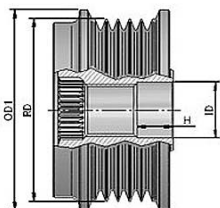

**940113010014
AMA0014**

R	5	# of Ribs
OD1	61	Outer Diameter 2 (mm)
OD2	-	Outer Diameter 2 (mm)
ID	17	Inner Diameter
H	11	Height or Rabbet
RD	56,2	Ribs Diameter
CW		Clockwise
S	M16	Screw

Bosch:
F00M991044

Volkswagen:
038903119L

Bosch:
0124325020 · 0124515024

Skoda:
Superb 1.8 T/ 2.8 V6

Volkswagen:
Amotin
Bora 2.3 V5/ VR5
Golf IV
New Beetle 2.3 V5
Passat 2.3 VR5
Passat (3B2) VR5 Syncro/4motion
Passat Variant (3B5) 2.3 VR5
Passat Variant (3B5) 2.3 VR5 Syncro/4motion
Syncro
Vatriant