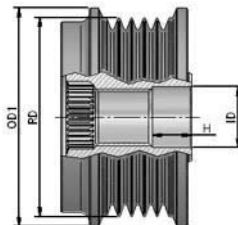

**940113010035
AMA0035**

R	6	# of Ribs
OD1	59	Outer Diameter 2 (mm)
OD2	-	Outer Diameter 2 (mm)
ID	17	Inner Diameter
H	16	Height or Rabbet
RD	53,8	Ribs Diameter
CW		Clockwise
S	M16	Screw

INA:
F236716

General Motors:
New Corsa
Zafira