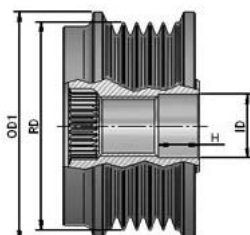

**MAGNETI MARELLI****MAGNETI MARELLI****O.E.****940113010075  
AMA0075****NEW  
NOWOSC**

R	7	# of Ribs
OD!	64,4	Outer Diameter 2 (mm)
OD2	-	Outer Diameter 2 (mm)
ID	17	Inner Diameter
H	9,9	Height or Rabbet
RD	58	Ribs Diameter
CW		Clockwise
S	M14	Screw