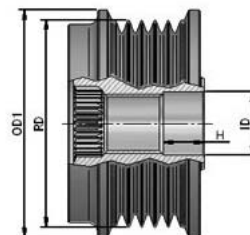

**940113010066
AMA0066**

NEW
NOWOŚĆ

R	6	# of Ribs
OD1	56,6	Outer Diameter 2 (mm)
OD2	-	Outer Diameter 2 (mm)
ID	17	Inner Diameter
H	11,1	Height or Rabbet
RD	52,2	Ribs Diameter
CW		Clockwise
S	M16	Screw

Hitachi:
GD216009 · GD2160092
F23228801 · F23228802
F23228803 · F2322881
F2322882

LUK:
535004410

Nissan:
23151-6N200
23151-6N20A
23151-6N20B

Nissan:

ALTIMA Sedan 2.5 16V	01.02-12.07	
PRIMERA P12 2.0	03.02-	140
PRIMERA Hatchback 2.0	07.02-	140
PRIMERA Kombi (WP12) 2.0	03.02-	140
SENTRA Sedan 2.5 16V	01.02-12.06	
XTRAIL (T30) 2.0	07.01-	140
XTRAIL (T30) 2.0 4x4	07.01-	140
XTRAIL (T30) 2.5 4x4	01.03-	165