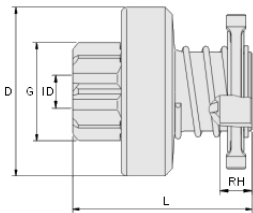

**MAGNETI
MARELLI**

O.E.

940113020478 AMB0478

NEW
NOWOŚĆ

T	9	# of PinionTeeth
G	20	Pinion O.D. (mm)
L	20.50	Lenght (mm)
SPL	64	# of Splines
ID	10	Pinion I.D. (mm)
D	54.5	Drive O.D. (mm)
CW		Clockwise

Fiat:
9947748

Magneti Marelli:
85541160

Fiat:
46454895, 46463250

Magneti Marelli:
63114008 · 63114010
63222005

Alfa Romeo:
156 - 166 2.4 TD

BMW:
325 - 525 - 725 2.5 TD

Fiat:
BRAVA 1.9 TD
BRAVO 1.9 TD
MAREA 1.9 AND 2.4 TD

Lancia:
K 2.4 TD

Opel:
OMEGA 2.3 TD