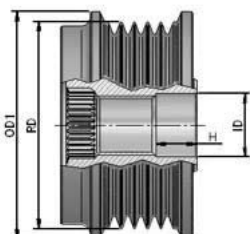

MAGNETI MARELLI

MAGNETI MARELLI

O.E.

940113010032  
AMA0032

R	7	# of Ribs
OD1	61,0	Outer Diameter 2 (mm)
OD2	-	Outer Diameter 2 (mm)
ID	17	Inner Diameter
H	11,1	Height or Rabbet
RD	59,1	Ribs Diameter
CW		Clockwise
S	M16	Screw