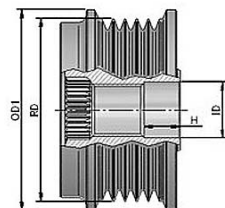

Mercedes:  
V 230TD  
VITO 108D 2.3  
VITO 110TD 2.3

R	6	# of Ribs
OD1	61	Outer Diameter 2 (mm)
OD2	-	Outer Diameter 2 (mm)
ID	17	Inner Diameter
H	7,6	Height or Rabbet
RD	55,6	Ribs Diameter
CW		Clockwise
S	M16	Screw