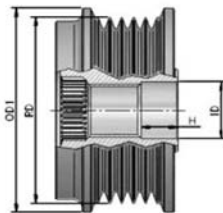

940113010039 AMA0039

R	7	# of Ribs
OD1	55	Outer Diameter 2 (mm)
OD2	45	Outer Diameter 2 (mm)
ID	17	Inner Diameter
H	16	Height or Rabbet
RD	50	Ribs Diameter
CW		Clockwise
S	M16	Screw

Bosch:
01221AA6K0

Cargo:
230311

DB:
6281550015

INA:
F230825 · F2308252
F2308253

LUK:
535002110

Mercedes Benz:
6281550015

Bosch:
01220AA1P0 · 0124625017

Mercedes Benz:
0001502250

Mercedes Benz:

G Class G 400 CDI	12.00-	250
G Class G 400 CDI	12.00-	250
S Class S 400 CDI	06.00-08.05	250