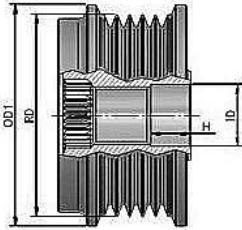

**940113010057
AMA0057**

R	5	# of Ribs
OD1	64	Outer Diameter 2 (mm)
OD2	-	Outer Diameter 2 (mm)
ID	17	Inner Diameter
H	7,6	Height or Rabbet
RD	60	Ribs Diameter
CW		Clockwise
S	M16	Screw

Cargo:
230527

IKA:
335561

INA:
F2316181

KIA:
OK58818W11

Poongsung:
720110740

KIA:
OK55218300B · OK55318300A
OK55418300

KIA:
CARNIVAL 2.9 TDI 08.99-10.01 126
SHUMA 1.5i 16V 10.97-03.01 88
SHUMA 1.8i 16V 10.97-03.01 110
SHUMA 1.5i 16V 10.97-10.01 88