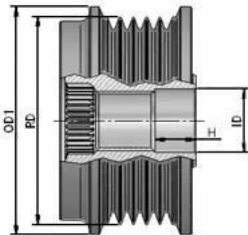

**940113010022
AMA0022**

R	6	# of Ribs
OD1	61	Outer Diameter 2 (mm)
OD2	61	Outer Diameter 2 (mm)
ID	17	Inner Diameter
H	8,9	Height or Rabbet
RD	51,1	Ribs Diameter
CW		Clockwise
S	M16	Screw

Bosch:
F00M991078 · F00M991116
F00M991192

Ford:
YC1U-10A352-BA

Litens:
920574

Bosch:
0124315019 · 0124315027
0124325100

Ford:
Transit