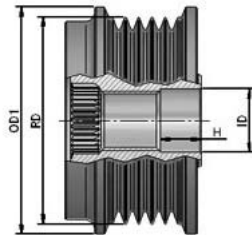

MAGNETI MARELLI

MAGNETI MARELLI

O.E.

**940113010063
AMA0063**

**NEW
NOWOSC**

R	6	# of Ribs
OD1	65	Outer Diameter 2 (mm)
OD2	-	Outer Diameter 2 (mm)
ID	17,6	Inner Diameter
H	17	Height or Rabbet
RD	60	Ribs Diameter
CW		Clockwise
S	M16	Screw

INA:
F237481 · F23748101
F23748102 · F2374811
535006410

Valeo:
2601593

Ford:
2S7T10300AA

Valeo:
439483

Ford:
MONDEO ST 220 1.4 V6