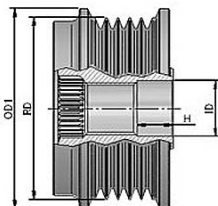

**940113010019
AMA0019**

R	6	# of Ribs
OD1	55	Outer Diameter 2 (mm)
OD2	-	Outer Diameter 2 (mm)
ID	17	Inner Diameter
H	16	Height or Rabbet
RD	50	Ribs Diameter
CW		Clockwise
S	M16	Screw

Bosch:
01221AA7V0

Mercedes Benz:
6111550015 - 6111550415

Mercedes Benz:
C / E-class 2.0/2.2/2.7 T/CDI