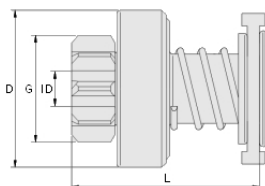

T	10	# of PinionTeeth
G	27.50	Pinion O.D. (mm)
L	19.78	Lenght (mm)
SPL	575	# of Splines
ID	16	Pinion I.D. (mm)
D	52.5	Drive O.D. (mm)
CW		Clockwise