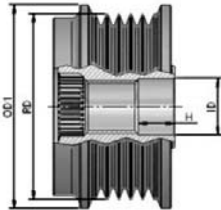

**MAGNETI MARELLI****MAGNETI MARELLI****O.E.****940113010048**  
**AMA0048**

R	6	# of Ribs
OD1	59	Outer Diameter 2 (mm)
OD2	-	Outer Diameter 2 (mm)
ID	17	Inner Diameter
H	17	Height or Rabbet
RD	54,2	Ribs Diameter
CW		Clockwise
S	M16	Screw