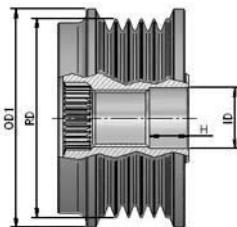

R	6	# of Ribs
OD1	73,0	Outer Diameter 2 (mm)
OD2	56,0	Outer Diameter 2 (mm)
ID	17	Inner Diameter
H	11,5	Height or Rabbet
RD	67,7	Ribs Diameter
CW		Clockwise
S	M16	Screw

Bosch:
F00M061005 · F00M991095
F00M991308

IKA:
335261

INA:
F227820 · F2278204
F2278205 · F2278207
F2278208

LUK:
535005210

Volkswagen:
074903119E · 074903119H

Bosch:
0123520014 · 0124325088
0124515110 · 0124615006

Volkswagen:
California, Caravelle T4 2.5 TDI
LT 28, 35, 46 2.8 TDI
Multivan T4 2.5 TDI
Transporter T4 2.5 TDI