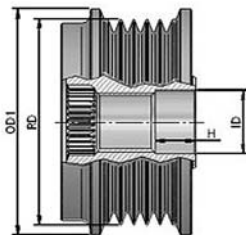

**940113010051
AMA0051**

R	6	# of Ribs
OD1	61	Outer Diameter 2 (mm)
OD2	55,9	Outer Diameter 2 (mm)
ID	17	Inner Diameter
H	11,1	Height or Rabbet
RD	56	Ribs Diameter
CW		Clockwise
S	M16	Screw

Bosch:
F00M147732 · F00M991108

Cargo:
234795

IKA:
335771

INA:
F2311421

Valeo:
593778

VW:
06B903119B

Bosch:
0124515059 · 0124525009
0124615009 · 0986044910
0986046160 · 0986046180
4416 · 4491 · 4618

Lucas:
LRA02115 · LRA02255
LRA02256 · LRA2115
LRA2255 · LRA2256

Valeo:
254250 · 2542494A
2542494B · SG12B047
SG12B075 · SG14B010
SG14B016 · TG15C017
TG15C065

Audi:

A4 1.6	07.00-11.00	102
A4 1.6	11.00-12.04	102
A4 1.8 T	11.00-07.02	150
A4 1.8 T quattro	11.00-07.02	150
A4 1.8 T	07.02-12.04	163
A4 1.8 T quattro	07.02-12.04	163
A4 1.8 T	07.01-12.04	170
A4 1.8 T quattro	07.01-12.04	170
A4 1.8 T	11.02-12.04	190
A4 1.8 T quattro	11.02-12.04	190
A4 2.0	11.00-12.04	130
A4 2.0 FSI	07.02-12.04	150
A4 1.6	11.04-	102
A4 2.0	11.04-	130
A4 Avant 1.6	07.00-09.01	102
A4 Avant 1.6	09.01-12.04	102
A4 Avant 1.8 T	09.01-07.02	150
A4 Avant 1.8 T quattro	09.01-07.02	150
A4 Avant 1.8 T	07.02-12.04	163
A4 Avant 1.8 T quattro	07.02-12.04	163
A4 Avant 1.8 T quattro	09.01-12.04	170
A4 Avant 1.8 T	11.02-12.04	190
A4 Avant 1.8 T quattro	11.02-12.04	190
A4 Avant 2.0	09.01-12.04	130
A4 Avant 2.0 FSI	07.02-12.04	150
A4 Cabrio 1.8 T	07.02-	163
A4 Cabrio 1.8 T quattro	05.03-	163
A4 Cabrio 2.0	09.04-	130
A4 Cabrio 2.0 TFSI	01.06-	200
A4 Avant 1.6	11.04-	102
A4 Avant 2.0	11.04-	130
A6 2.0	08.01-01.05	130
A6 Avant 2.0	08.01-01.05	130