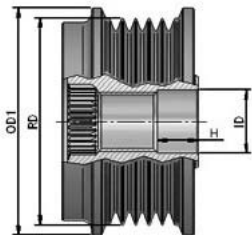

**940113010064
AMA0064**

**NEW
NOWOSC**

R	5	# of Ribs
OD1	64	Outer Diameter 2 (mm)
OD2	-	Outer Diameter 2 (mm)
ID	17,6	Inner Diameter
H	11,1	Height or Rabbet
RD	60	Ribs Diameter
CW		Clockwise
S	M16	Screw

INA:
F23991201 · F23991202
F23991203 · 535010710

Nippondenso:
210401570

Alfa Romeo:

159 2.4 JTDM	09.05-	200
159 2.4 JTDM	05.07-	210
159 2.4 JTDM Q4	05.07-	210
159 SPORTWAGON 2.4 JTDM	03.06-	200
159 SPORTWAGON 2.4 JTDM	05.07-	210
159 SPORTWAGON 2.4 JTDM Q4	05.07-	210
166 (936) 2.4 JTD	07.06-	180
166 (936) 2.4 JTD	07.05-	185
BRERA 2.4 JTDM 20V	01.06-	200
BRERA 2.4 JTDM 20V	05.07-	210
SPIDER 2.4 JTDM	04.07-	200
SPIDER2.4 JTDM		

Fiat:

2.4 JTD	03.08-	210