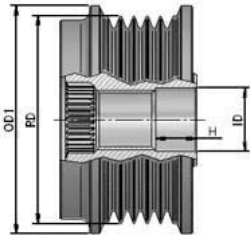

**940113010030
AMA0030**

Bosch:
F00M991061 · F00M991156
F00M991232

IKA:
335361

INA:
F230401 · F2304016
F2304017 · F2304018
F2304019

LUK:
535001910 · 535007200

Volvo:
867497 · 9459747

Bosch:
0124515014 · 0124515019
0124515054

Lucas:
LRA01846 · LRA1846

Volvo:
8251071 · 8601841 · 8602276
9459077 · 9459092 · 9472908

Volvo:
S80 2.4 D
C70 2.0 T / 2.3 T / 2.5 T
S60 2.0 T / 2.3 T / 2.3 T5 / 2.4 / 2.4 T / 2.4 D
S70 2,0 10V, 20V Turbo
20V Turbo / 2.5 10V / 2.5 20V Turbo
AWD
V70 2.0 Turbo / 2.4 / 2.4 T, T5
AWD, VX / 2.4 D
XC70
XC90