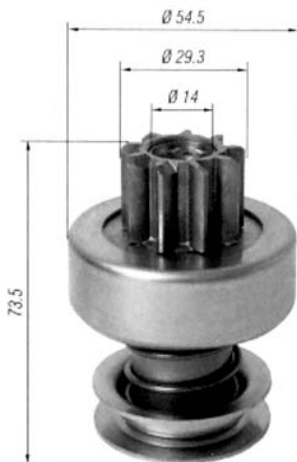

T	9	# of PinionTeeth
G	25,8	Pinion O.D. (mm)
L	62	Length (mm)
SPL	10	# of Splines
ID	12	Pinion I.D. (mm)
D	54,3	Drive O.D. (mm)
CW		Clockwise

Fiat:
9941371

Magneti - Marelli:
74896591 · 85540431
85540451

Magneti - Marelli:
63222000 · 63222004
63222030 · 63222034
63222038 · 63222130
63222134 · 63222135
63222138

Alfa Romeo:

Fiat:
Ducato TD

Lancia:

940113020453
AMB0453