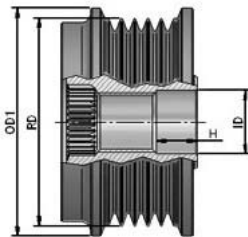

940113010072 AMA0072

**NEW
NOWOŚĆ**

R	5	# of Ribs
OD1	61	Outer Diameter 2 (mm)
OD2	-	Outer Diameter 2 (mm)
ID	17	Inner Diameter
H	12,7	Height or Rabbet
RD	56	Ribs Diameter
CW		Clockwise
S	M16	Screw

Bosch:
F00M147808 · F00M991218
F00M991234

IKA:
353431

INA:
F240138 F551357

VW:
Bora 2.5