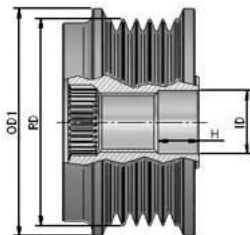

R	8	# of Ribs
OD!	65	Outer Diameter 2 (mm)
OD2	-	Outer Diameter 2 (mm)
ID	17	Inner Diameter
H	17	Height or Rabbet
RD	60	Ribs Diameter
CW		Clockwise
S	M17	Screw

Mazda:
GY0218330A

Mazda:
GY0118300E · GY0118300J
GY0118W9XA

Mitsubishi:
A3TB1081 · A3TB1081A
A3TB1081B

Mazda:
B-Serie V6 2.5