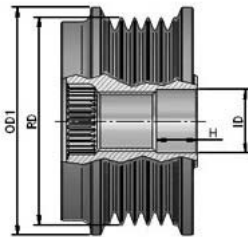

940113010073
AMA0073

NEW
NOWOŚĆ

R	6	# of Ribs
OD1	61	Outer Diameter 2 (mm)
OD2	-	Outer Diameter 2 (mm)
ID	17	Inner Diameter
H	11,4	Height or Rabbet
RD	55,6	Ribs Diameter
CW		Clockwise
S	S17	Screw

Ford:
Transit 2.3 16V