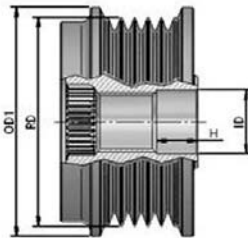

940113010036
AMA0036

R	6	# of Ribs
OD1	38,8	Outer Diameter 2 (mm)
OD2	-	Outer Diameter 2 (mm)
ID	17	Inner Diameter
H	11,1	Height or Rabbet
RD	54,3	Ribs Diameter
CW		Clockwise
S	M16	Screw

307 2.0 HDi	08.00-	107
406 2.0 HDi	02.99-05.04	90
406 2.0 HDi	06.98-08.01	109
406 2.0 HDi	03.00-05.04	133
406 2.0 HDi	02.99-10.04	90
406 Break 2.0 HDi	08.01-10.04	107
406 Break 2.0 HDi	02.99-04.04	109
406 Break 2.0 HDi	03.00-10.04	133
406 coupe 2.0 HDi	03.00-12.04	133
607 2.0 HDi	05.00-	109
607 2.0 HDi	02.00-	133
806 2.0 HDi	08.99-08.02	109
806 2.0 HDi 16V	08.99-08.02	109
807 2.0 HDi	06.02-	107
807 2.2 HDi	06.02-	128
BOXER 2.0 HDi	04.02-	84
BOXER 2.0 HDi	04.02-	84
BOXER 2.0 HDi	04.02-	84
BOXER 2.2 HDi	04.02-	101
BOXER 2.2 HDi	04.02-	101
BOXER 2.2 HDi	04.02-	101
EXPERT 2.0 HDi	07.00-	109
EXPERT 2.0 HDi	07.00-	94
EXPERT 2.0 HDi	07.00-	109
PARTNER 2.0 HDi	04.00-	90
PARTNER 2.0 HDi 4x4	04.04-	90
PARTNER Combispace 2.0 HDi	02.00-	90