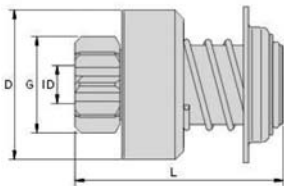

**940113020473
AMB0473**

Bosch:
1006209801
1006209807

Opel:
93176041

Bosch:
0001107401 · 0001107402
0001107403 · 0001107404
0001107405 · 0001107406
0001107408 · 0001107409
0001107427 · 0001107428
0001107435 · 0001107436
0001107446 · 0001107447
0986019870 · 1987
0986021210 · 2121

Lucas:
LRS02115 · LRS2115
LRS02197 · LRS2197

Vauxhall:
93184533

Vauxhall/Opel:
24437136 · 55351608
6202050 · 9115190
9199321 · 93175885
93175903 · 93176051
93178167 · R1540011

VW:
06B911023A

Daewoo:
KORANDO 2.3 01.99- 143

Mercedes-Benz:
190 1.8 04.1990-01.1993
190E 2.0 06.1985-08.1993
190E 2.3, 2.3-16 06.1985-01.1993
190E 2.5-16 09.1988-01.1993
200 200 12.1984-05.1990
230E, TE 230E, TE 12.1984-08.1992

Opel:
AGILA (H00) 1.0 08.03- 60
AGILA (H00) 1.0 12V 09.00- 58
ASTRA G (F48, F08) 1.6 12.02-01.05 103
ASTRA G (F48, F08) 1.8 16V 02.98-09.00 116
ASTRA G (F48, F08) 1.8 16V 09.00-01.05 125
ASTRA G (F69) 1.8 16V 09.98-09.00 116
ASTRA G (F69) 1.8 16V 09.00-01.05 125
ASTRA G (F35) 1.8 16V 02.98-09.00 116
ASTRA G (F35) 1.8 16V 09.00-07.04 125
ASTRA H 1.8 03.04- 125
ASTRA H GTC 1.8 03.05- 125
ASTRA H 1.8 08.04- 125
ASTRA H TwinTop 1.8 09.05- 125
CORSA C (F08, F68) 1.8 09.00- 125
CORSA C (F08, F68) 1.8 09.00- 125
MERIVA 1.8 05.03- 125
SIGNUM 1.8 05.03- 122
TIGRA TwinTop 1.8 06.04- 125
VECTRA C GTS 1.8 16V 08.02- 122
VECTRA C 1.8 04.02- 110
VECTRA C 1.8 16V 04.02- 122
VECTRA C 1.8 10.03- 122

Saab:
9-3 (YS3F) 1.8 i 01.04- 122
9-3 1.8 i 03.05- 122

Ssangyong:
KORANDO 2.0 05.97- 128
KORANDO 2.3 05.97- 140
KORANDO 2.3 01.99- 143
KORANDO Cabrio 2.3 11.97- 140
KORANDO Cabrio 2.3 02.99- 143
MUSSO 2.0 10.96- 126
MUSSO 2.3 10.96- 140
MUSSO 2.3 04.03- 150

VW:
LT 28-35 II Bus (2DM) 2.3 05.96- 143
LT 28-35 II Bus (2DM) 2.3 12.96-11.01 143
LT 28-46 II Box (2DX0AE) 2.3 05.96- 143

T	9	# of PinionTeeth
G	25.8	Pinion O.D. (mm)
L	46	Lenght (mm)
SPL	16	# of Splines
ID	11	Pinion I.D. (mm)
D	46.5	Drive O.D. (mm)
CW		Clockwise