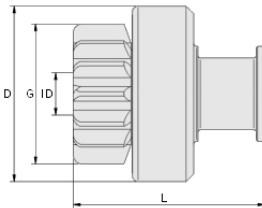

O.E.

940113020482 AMB0482

NEW
NOWOŚĆ

T	10	# of PinionTeeth
G	40	Pinion O.D. (mm)
L	27.80	Lenght (mm)
SPL	80	# of Splines
ID	10	Pinion I.D. (mm)
D	60	Drive O.D. (mm)
CW		Clockwise

Lucas Indiel:
229912

Prestolite:
229912

John Deere:
AJ59342 · AJ60123
RE509856 · RE509857

Lucas Indiel:
35259390 · 35259590
35259600 · 35259690
35261345

John Deere: