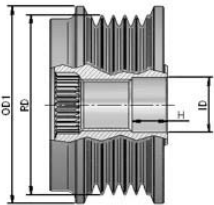

**940113010077
AMA0077**

NEW
NOWOŚĆ

R	6	# of Ribs
OD1	54,05	Outer Diameter 2 (mm)
OD2	-	Outer Diameter 2 (mm)
ID	17	Inner Diameter
H	11,1	Height or Rabbet
RD	49,5	Ribs Diameter
CW		Clockwise
S	M16	Screw

Bosch:
F00M147876 · F00M147876
F00M991247 · F00M991287

IKA:
353441

INA:
F55140601 F55140602

Valeo:
2604787

Volkswagen:
045903119

Bosch:
0121715042 · 0121715049
0124315037 · 124325141
0124325142

Seat:
Cordoba
Ibiza 1.4 TDI

Skoda:
Fabia 1.4 TDI,
Roomster 1.4 TDI

Volkswagen:
Polo 1.4 TDI