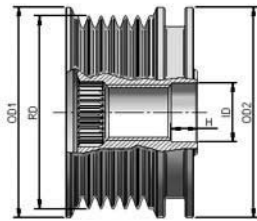

MAGNETI MARELLI

MAGNETI MARELLI

O.E.

940113010024  
AMA0024

R	5	# of Ribs
OD!	55	Outer Diameter 2 (mm)
OD2	-	Outer Diameter 2 (mm)
ID	17	Inner Diameter
H	16	Height or Rabbet
RD	51	Ribs Diameter
CW		Clockwise
S	M16	Screw