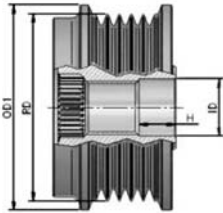

**940113010043
AMA0043**

R	7	# of Ribs
OD1	61,1	Outer Diameter 2 (mm)
OD2	-	Outer Diameter 2 (mm)
ID	17	Inner Diameter
H	11,6	Height or Rabbet
RD	58	Ribs Diameter
CW		Clockwise
S	M16	Screw

Bosch:
F00M991221 · 274150L020

Toyota:
274150L020

Toyota:
Hilux