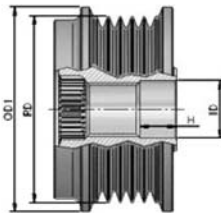

**940113010040
AMA0040**

R	6	# of Ribs
OD!	70	Outer Diameter 2 (mm)
OD2	-	Outer Diameter 2 (mm)
ID	17	Inner Diameter
H	16	Height or Rabbet
RD	65	Ribs Diameter
CW		Clockwise
S	M16	Screw

Bosch:
1126601588

Cargo:
230303

IKA:
335231

INA:
F226321.4 · F226321.5
F226321.6

LUK:
535000610

VW:
078903119G

Bosch:
0123520004

VW:
078903016

Audi:
A8 2.8 04.96-09.02 193
A8 2.8 quattro 04.96-09.02 193