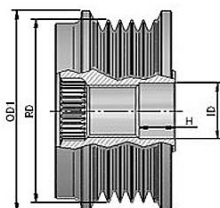

**940113010015
AMA0015**

R	6	# of Ribs
OD1	61	Outer Diameter 2 (mm)
OD2	-	Outer Diameter 2 (mm)
ID	17	Inner Diameter
H	16	Height or Rabbet
RD	55,6	Ribs Diameter
CW		Clockwise
S	M16	Screw

Bosch:
F00M991061

Renault:
7701055871 · 7701207807

Valeo:
593515 · 593517

Volvo:
8641982

AIM:
AB00321R

Beck Amley
1860945 · 1861104

Bosch:
0124515019 · 0124515054
0124525014

Bosch Newman:
AL0755X · AL0805N · AL0805X
AL0820N · AL0820X

Cargo:
112072

Renault:
F9Q-Motor 1.9D

Volvo:
C70 2.3L - 2319CC (B5234T) 2000 - 2004
C70 2.4L - 2435CC (B5254T) 2000 - 2004
S60 2.4L - 2435CC (B5244) 2001
S70 2.3L - 2319CC (B5234T3) 1999 - 2000
S70 2.4L - 2435CC (B5254S/T) 1999 - 2000
V70 2.3L - 2319CC (B5234T) 1999 - 2005