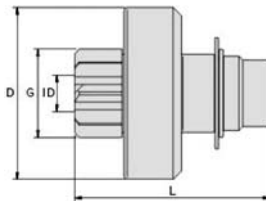

**MAGNETI
MARELLI**

O.E.

940113020472
AMB0472

Valeo:
059427 · 059527 · 187528
594279

Bosch:
0001109014 · 0001109036
0001109250 · 0001218760
0001223005 · 0986017260
0986018270 · 1726 · 1827

Chrysler:
5134510AA

Fiat:
943251664

Lucas:
LRS01499 · LRS02091
LRS1499 · LRS2091
LRT00134 · LRT134

Marelli:
943251664

Mercedes:
0041516301 · 0041516701
0041518901 · 0041519201
0041519701 · 0051511301
0051512901 · 0051516601
0071518901 · 0071519201

Valeo:
86267 · 187500 · 191851
455720 · 917260 · D7R19
D7R28 · D7R43 · D7R46

Mercedes:		
CLK (C209)220 CDI	01.05-	150
CLK (C209) 270 CDI	10.02-	170
C Class Coupe C 220 CDI	03.01-	143
C Class CoupeC 30 CDI AMG	09.02-	231
C Class C 200 D	03.93-05.00	75
C Class C 200 D	10.96-05.00	88
C Class C 200 CDI	03.98-05.00	102
C Class C 220 CDI	09.97-05.00	125
C Class C 220 D	07.96-05.00	75
C Class C 220 D	08.93-05.00	95
C Class C 250 D	05.93-05.00	113
C Class C 250 Turbo D	10.95-05.00	150
C Class C 200 CDI	02.01-	12
C Class C 200 CDI	09.00-	116
C Class C 200 CDI	04.03-	122
C Class C 220 CDI	05.00-	143
C Class C 220 CDI	02.04-	150
C Class C 270 CDI	12.00-	170
C Class C 30 CDI AMG	01.03-	231
C Class Variant C 200 TD	10.96-03.01	88
C Class Variant C 200 T CDI	03.98-03.01	102
C Class Variant C 220 TD	09.97-03.01	125
C Class Variant C 220 TD	06.96-03.01	75
C Class Variant C 220 TD	06.96-09.98	95
C Class Variant C 250 T-TURBO-D	06.96-03.01	150
C Class T-Model C 200 CDI	03.01-	102
C Class T-Model C 200 CDI	03.01-	116
C Class T-Model C 200 CDI	04.03-	122
C Class T-Model C 220 CDI	03.01-	143
C Class T-Model C 220 CDI	02.04-	150
C Class T-Model C 30 CDI AMG	01.03-	231
C Class T-Model C 270 CDI	01.03-	170
E Class E 200 D	01.96-03.02	88
E Class E 200 CDI	06.98-03.02	102
E Class E 200 CDI	07.99-03.02	116
E Class E 220 CDI	06.98-07.99	125
E Class E 220 CDI	07.99-03.02	143
E Class E 220 D	05.96-03.02	75
E Class E 220 D	06.95-07.99	95
E Class E 250 D	06.95-07.99	113
E Class E 250 Turbo-D	06.97-07.99	150
E Class E 290 Turbo-D	03.96-07.99	129
E Class E 209 Turbo-D	03.96-07.99	129
E Class E 220 T CDI	06.98-07.99	125
E Class E 220 T CDI	07.99-03.03	143
E Class E 250 T D	06.96-07.99	113
E Class E 250 T Turbo D	06.97-07.99	150
E Class E 290 T Turbo D	06.96-07.99	129
E Class E 200 CDI	07.02-	102
E Class E 200 CDI	07.02-	122
E Class E 220 CDI	03.02-	136
E Class E 220 CDI	03.02-	150
E Class E 270 CDI	03.02-	177
E Class E 280 CDI	05.04-	177
E Class E 320 CDI	11.02-	204
E Class Variant E 250 D	06.93-06.96	113
E Class T-Model E 220 CDI	03.03-	136
E Class T-Model E 220 T CDI	03.03-	150
E Class T-Model E 270 T CDI	03.03-	177
E Class T-Model E 280 T CDI	05.04-	177
E Class T-Model E 320 T CDI	03.03-	204
G Class G 270 CDI	10.01-	156
M Class ML 270 CDI	12.99-06.05	163
S Class S 320 CDI	09.02-08.05	204
V Class V 200 CDI	03.99-07.03	102
V Class V 220 CDI	03.99-07.03	122
V Class V 230 TD	09.96-07.03	98
V Class V 230 TD	09.96-07.03	98
SPRINTER 208 CDI	04.00-05.06	82

T	11	# of PinionTeeth
G	30.04	Pinion O.D. (mm)
L	54.5	Lenght (mm)
SPL	10	# of Splines
ID	12	Pinion I.D. (mm)
D	54.5	Drive O.D. (mm)
CW		Clockwise