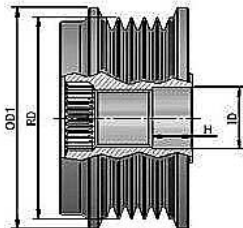

**940113010058
AMA0058**

R	5	# of Ribs
OD1	55	Outer Diameter 2 (mm)
OD2	59	Outer Diameter 2 (mm)
ID	17	Inner Diameter
H	16	Height or Rabbet
RD	55	Ribs Diameter
CW		Clockwise
S	M16	Screw

Cargo:
330206

INA:
F55018103

KIA:
353471

Valeo:
595210

Renault:
7701477689

Nissan:
MICRA 1.5 D

Renault:
MEGANE 1.5 D