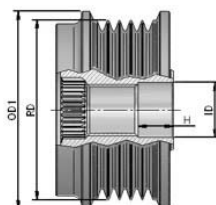

R	7	# of Ribs
OD!	64,4	Outer Diameter 2 (mm)
OD2	-	Outer Diameter 2 (mm)
ID	17	Inner Diameter
H	9,9	Height or Rabbet
RD	58	Ribs Diameter
CW		Clockwise
S	M14	Screw

Cargo:
236763

IKA:
353791

INA:
F567525

Luk:
535017310

Nippondenso:
0210401070 · 1042103410

Toyota:
270600L20 · 2741501030
2741530020

Nippondenso:
TG42109010 · 1022112810
1022115600 · 1022115670
2706030020 · 2706030030

Toyota:
Hiace IV 2.4 D-4D
Hilux SW4 3.0
Hilux 3.0

**940113010076
AMA0076**

**NEW
NOWOSC**