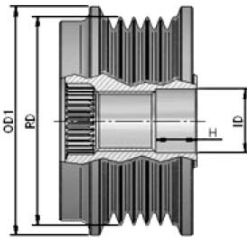

**MAGNETI MARELLI****MAGNETI MARELLI****O.E.****940113010055  
AMA0055**

R	6	# of Ribs
OD1	63	Outer Diameter 2 (mm)
OD2	-	Outer Diameter 2 (mm)
ID	17	Inner Diameter
H	17	Height or Rabbet
RD	58,6	Ribs Diameter
CW		Clockwise
S	M17	Screw