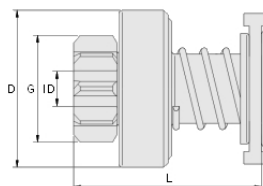

**MAGNETI  
MARELLI**

**O.E.**

**940113020474**  
**AMB0474**

NEW  
NOWOŚĆ

T	9	# of PinionTeeth
G	36.3	Pinion O.D. (mm)
L	24.78	Lenght (mm)
SPL	55	# of Splines
ID	10	Pinion I.D. (mm)
D	54.5	Drive O.D. (mm)
CW		Clockwise