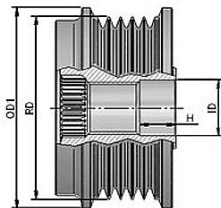

**940113010009
AMA0009**

R	5	# of Ribs
OD1	61	Outer Diameter 2 (mm)
OD2	-	Outer Diameter 2 (mm)
ID	17	Inner Diameter
H	16	Height or Rabbet
RD	56,2	Ribs Diameter
CW		Clockwise
S	M16	Screw

Bosch:
1126601566

Volkswagen:
028903119T · 028903165

Bosch:
0123320055 · 0123515003

Volkswagen:
028903028

Audi:
A4 1.9 TDI, TDI Quattro
A4 Avant 1.9 TDI, TDI Quattro
A6 1.9 TDI

Volkswagen:
Passat 1.9 TDI
Passat Variant 1.9 TDI