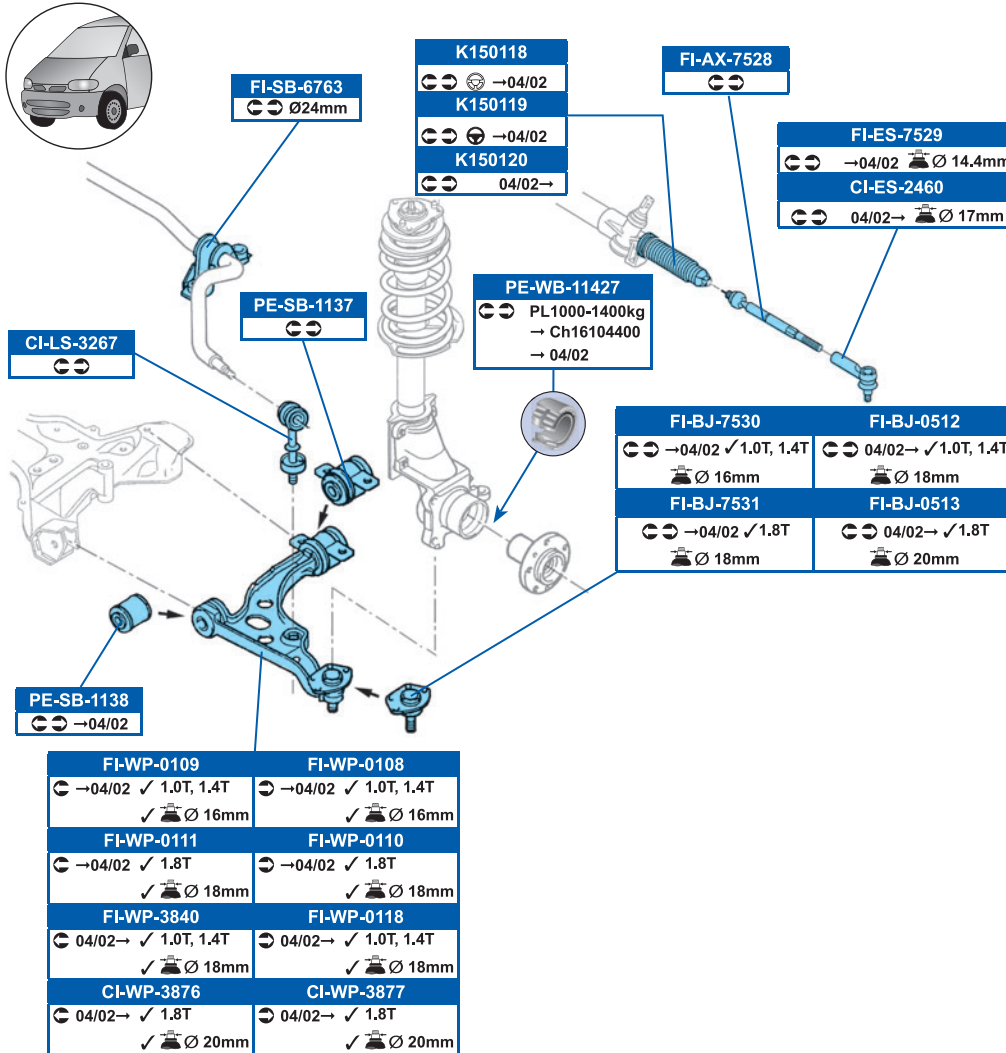

DUCATO Box (230L) 03/94→04/02

DUCATO Box (244) 04/02→

DUCATO Bus (230) 03/94→04/02

DUCATO Bus (244, Z_) 04/02→

FVR967	DDF758
✓ 1.0T, 1.4T →10/99 TRW	DDF767
FVR968	DDF768
✓ 1.8T→10/99 TRW	
FVR1396	DDF758
✓ 1.0T, 1.4T 11/99→08/01 TRW	DDF767
FVR1397	DDF768
✓ 1.8T 11/99→08/01 TRW	
FVR1478	DDF1170
✓ 1.0T, 1.4T 09/01→ Brembo	
FVR1479	DDF1171
✓ 1.8T 09/01→ Brembo