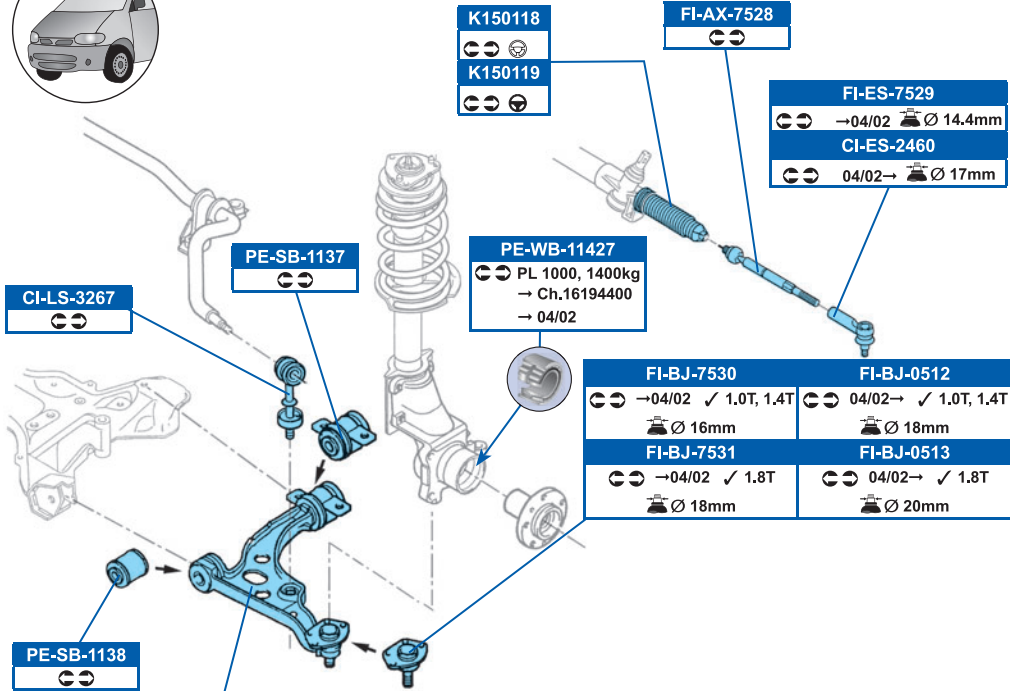

# PEUGEOT

BOXER Box (230L) 03/94→04/02

BOXER Box (244) 04/02→

BOXER Bus (230P) 03/94→04/02

BOXER Bus (244, Z\_) 04/02→

BOXER Flatbed / Chassis (244) 12/01→

BOXER Flatbed / Chassis (ZCT\_) 03/94→04/02

<b>FI-WP-0109</b> ↻ →04/02 ✓ 1.0T, 1.4T ✓ Ø 16mm	<b>FI-WP-0108</b> ↻ →04/02 ✓ 1.0T, 1.4T ✓ Ø 16mm
<b>FI-WP-0111</b> ↻ →04/02 ✓ 1.8T ✓ Ø 18mm	<b>FI-WP-0110</b> ↻ →04/02 ✓ 1.8T ✓ Ø 18mm
<b>FI-WP-3840</b> ↻ 04/02→ ✓ 1.0T, 1.4T ✓ Ø 18mm	<b>FI-WP-0118</b> ↻ 04/02→ ✓ 1.0T, 1.4T ✓ Ø 18mm
<b>CI-WP-3876</b> ↻ 04/02→ ✓ 1.8T ✓ Ø 20mm	<b>CI-WP-3877</b> ↻ 04/02→ ✓ 1.8T ✓ Ø 20mm