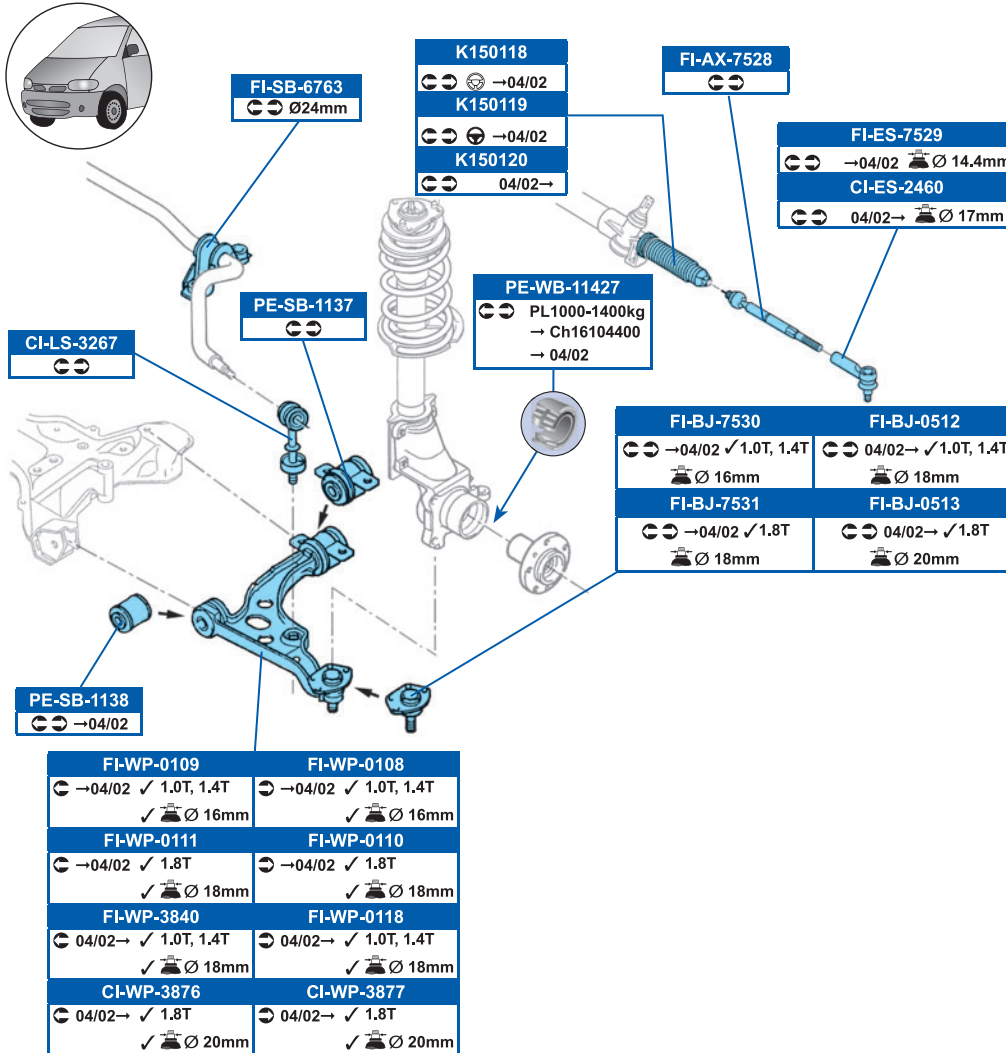

DUCATO Bus (230) 03/94→04/02

DUCATO Bus (244, Z\_) 04/02→

<b>FVR967</b>	<b>DDF758</b>
✓ 1.0T, 1.4T →10/99 TRW	
	<b>DDF767</b>
<b>FVR968</b>	<b>DDF768</b>
✓ 1.8T→10/99 TRW	
<b>FVR1396</b>	<b>DDF758</b>
✓ 1.0T, 1.4T 11/99→08/01 TRW	
	<b>DDF767</b>
<b>FVR1397</b>	<b>DDF768</b>
✓ 1.8T 11/99→08/01 TRW	
<b>FVR1478</b>	<b>DDF1170</b>
✓ 1.0T, 1.4T 09/01→ Brembo	
<b>FVR1479</b>	<b>DDF1171</b>
✓ 1.8T 09/01→ Brembo	