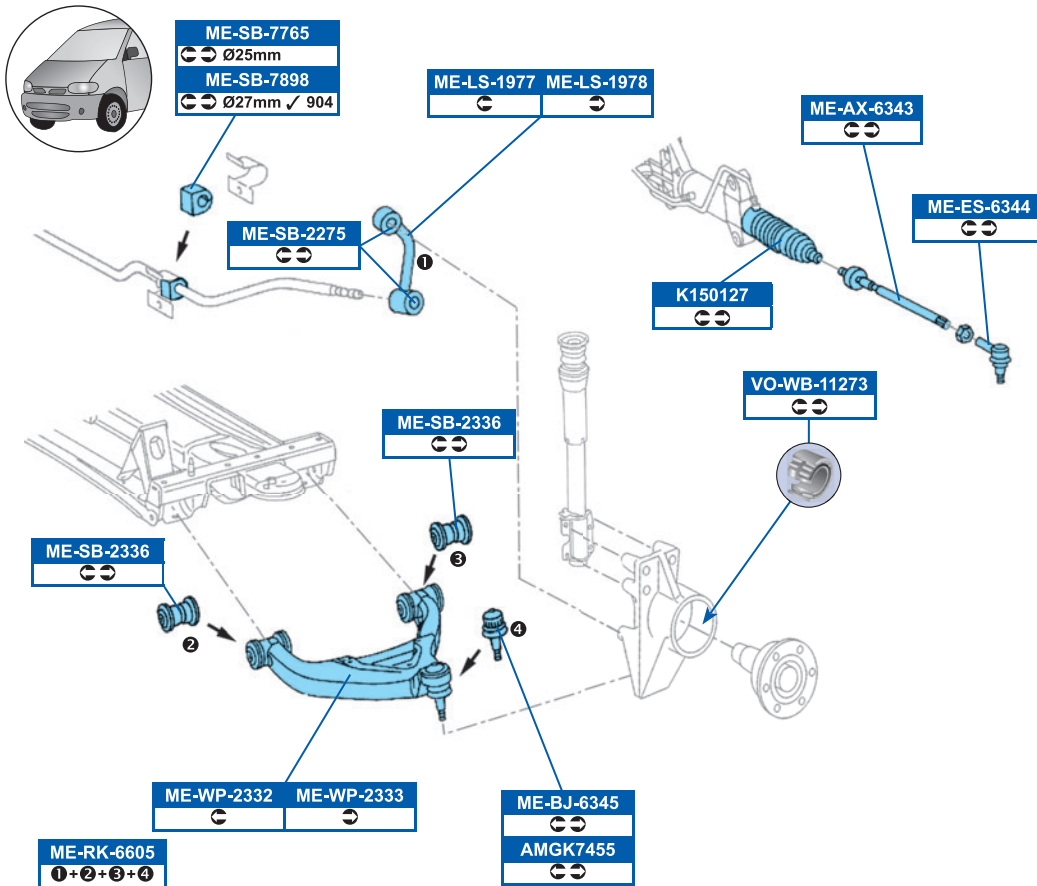

MERCEDES-BENZ

SPRINTER 2-t Box (901, 902) 01/95→05/06

SPRINTER 2-t Bus (901, 902) 01/95→05/06

SPRINTER 2-t Flatbed / Chassis (901, 902) 01/95→05/06

SPRINTER 3-t Box (903) 01/95→05/06

SPRINTER 3-t Bus (903) 01/95→05/06

SPRINTER 3-t Flatbed / Chassis (903) 01/95→05/06

SPRINTER 4-t Box (904) 02/96→05/06

SPRINTER 4-t Bus (904) 02/96→05/06

SPRINTER 4-t Flatbed / Chassis (904) 02/96→05/06

FVR1038	FCR228A
Ate	
FVR1304	FCR228A
Bosch	
FVR1879	FCR228A
Perrot