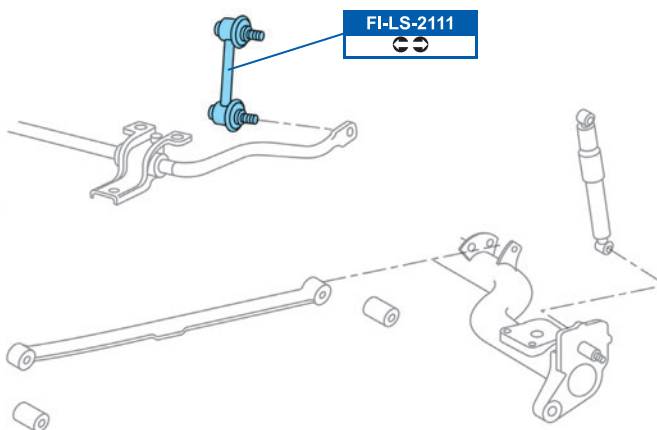

238x12mm

**RE-WB-11451**

7701205779, 7701464049

**DDF1096**

259x20.6mm

<b>FDB1376</b>	<b>DDF521</b>
ATE →09/05	
<b>FDB1467</b>	<b>DDF1298</b>
Bosch 10/05→ ✓ Standard Suspensions	
<b>FDB1466</b>	<b>DDF762</b>
Bosch 10/05→ ✓ Reinforced Suspensions	