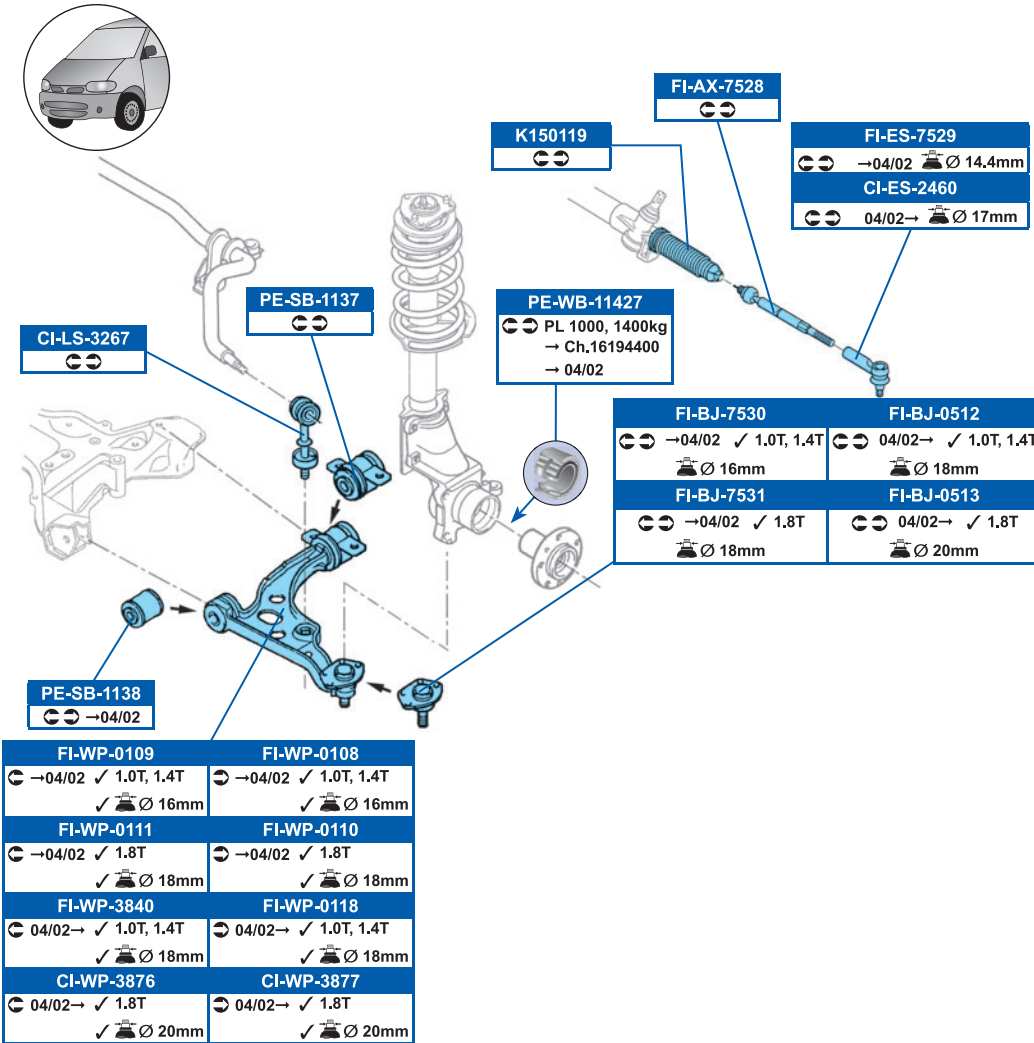

# CITROËN

JUMPER Box (230L) 02/94→04/02

JUMPER Box (244) 04/02→

JUMPER Bus (230P) 02/94→04/02

JUMPER Bus (244, Z\_) 04/02→

JUMPER Flatbed / Chassis (230) 03/94→04/02

JUMPER Flatbed / Chassis (244) 02/02→

<b>FVR967</b>	<b>DDF758</b>
✓ 1.0T, 1.4T →10/99 TRW	<b>DDF767</b>
<b>FVR968</b>	<b>DDF768</b>
✓ 1.8T→10/99 TRW	
<b>FVR1396</b>	<b>DDF758</b>
✓ 1.0T, 1.4T 11/99→08/01 TRW	<b>DDF767</b>
<b>FVR1397</b>	<b>DDF768</b>
✓ 1.8T 11/99→08/01 TRW	
<b>FVR1478</b>	<b>DDF1170</b>
✓ 1.0T, 1.4T 09/01→ Brembo	
<b>FVR1479</b>	<b>DDF1171</b>
✓ 1.8T 09/01→ Brembo	