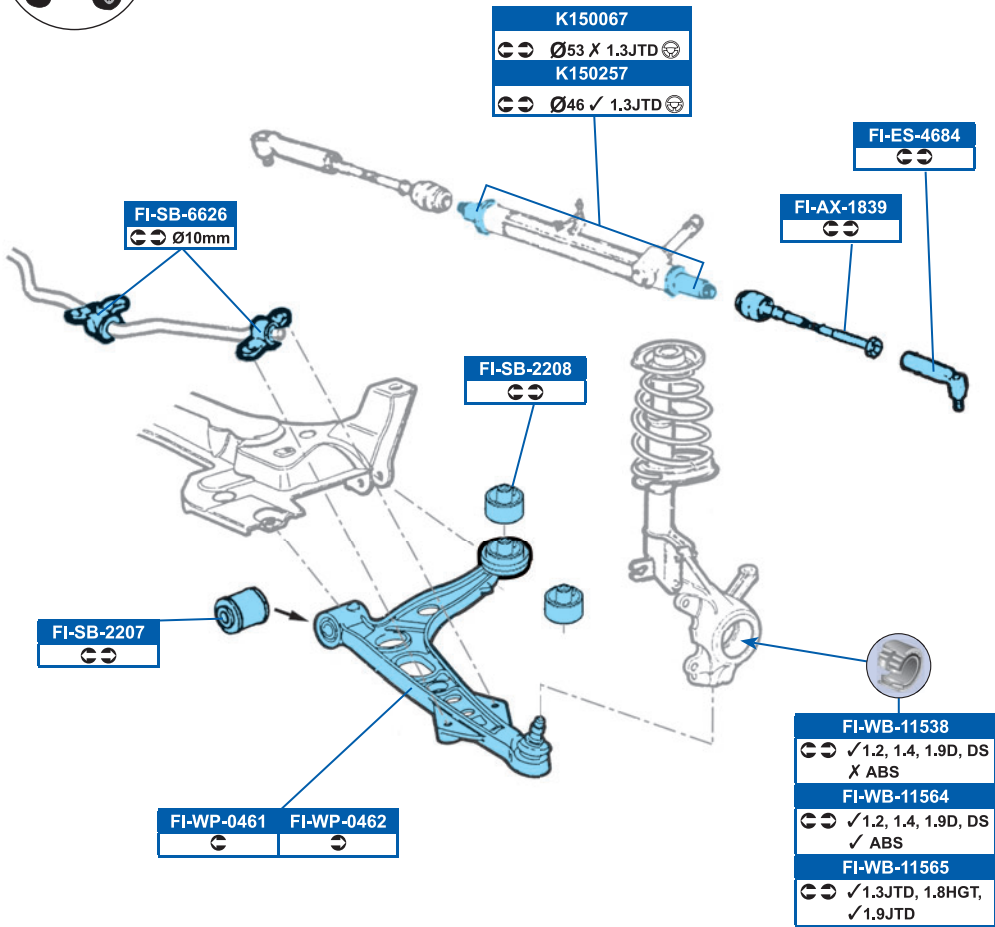

...Continued

---

**FSB263**

180x32x4.5mm

---

**FSB477**

180x32x4.5mm

<b>FDB925</b>	<b>DDF140</b>
✓ 1.2	
<b>FDB1651</b>	<b>DDF521</b>
✓ 1.3JTD	
<b>FDB1040</b>	<b>DDF141</b>
✓ 1.9D	
<b>FDB1056</b>	<b>DDF521</b>
✓ 1.9JTD	