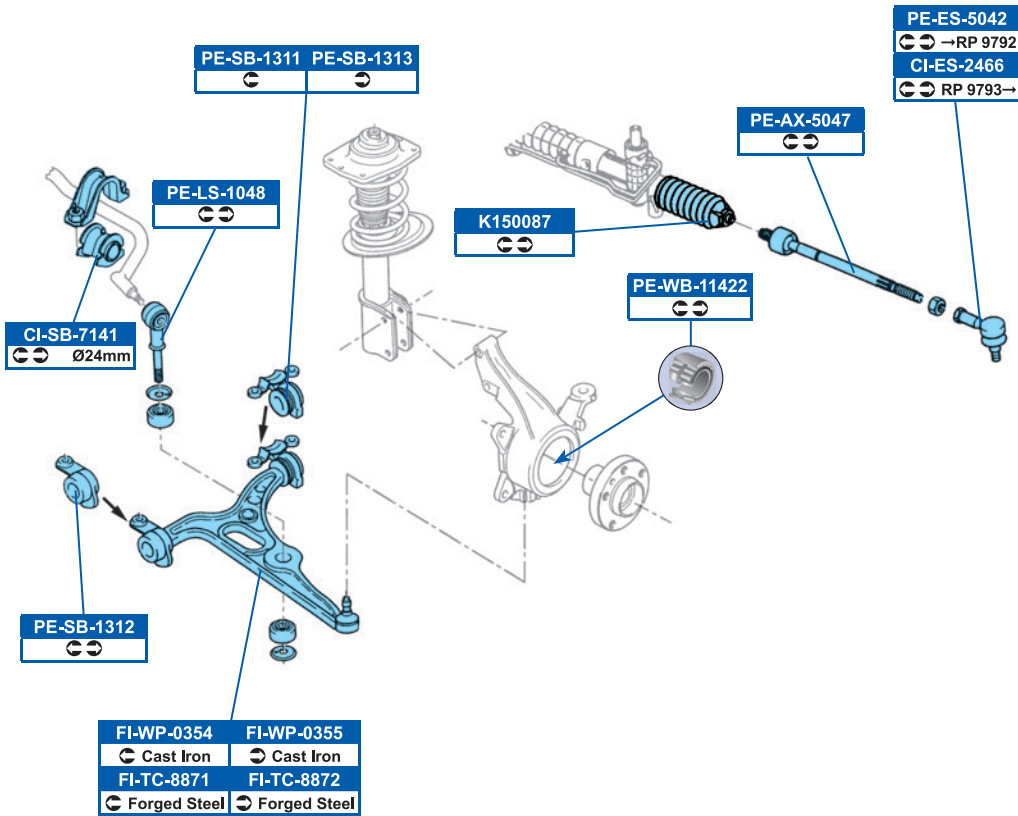

# CITROËN

JUMPY Box (BS\_, BT\_, BY\_, BZ\_) 06/94→

JUMPY Flatbed / Chassis (BU\_, BV\_, BW\_, BX\_) 10/99→

<b>FVR1002</b>	<b>DDF842</b>
✓ 815Kg → RP09792 → 08/03	
<b>FVR1000</b>	<b>DDF760</b>
✓ 900Kg → RP09792 → 08/03	
<b>FDB1556</b>	<b>DDF1165</b>
RP09793 → 09/03 →	