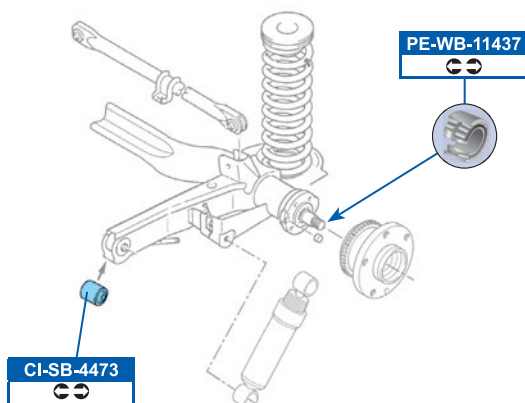

# CITROËN

JUMPY Box (BS\_, BT\_, BY\_, BZ\_) 06/94→

JUMPY Flatbed / Chassis (BU\_, BV\_, BW\_, BX\_) 10/99→

<b>FVR1002</b>	<b>DDF842</b>
✓ 815Kg → RP09792 → 08/03	
<b>FVR1000</b>	<b>DDF760</b>
✓ 900Kg → RP09792 → 08/03	
<b>FDB1556</b>	<b>DDF1165</b>
RP09793 → 09/03 →	