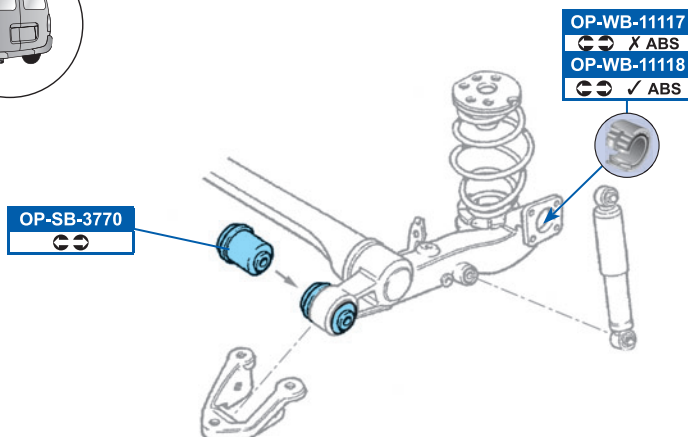

1603009, 26011925, 26087868, 308035, 324050

**OP-TC-0489**

352011, 5352011

<b>FDB1424</b>	<b>DDF1131</b>
TRW	4 holes →07/04
<b>FDB1640</b>	<b>DDF1236</b>
ATE	4 holes 08/04→
<b>FDB1640</b>	<b>DDF1042</b>
ATE	
5 holes	