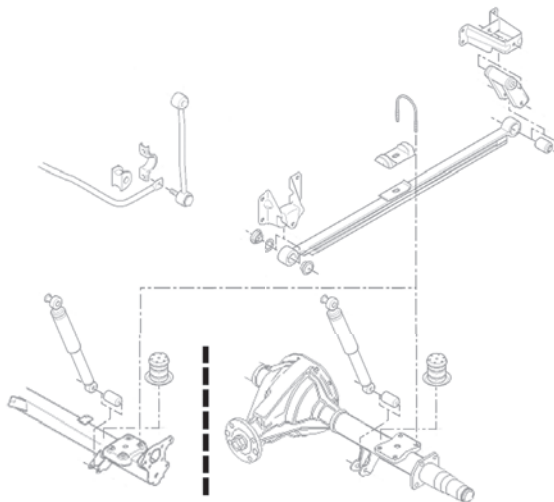

# FORD

TRANSIT Box 07/06→

TRANSIT Bus 07/06→

TRANSIT Flatbed / Chassis 07/06→

TRANSIT TOURNEO 07/06→

<b>FVR1929</b>	<b>DDF1554</b>
FWD	
<b>FVR1928</b>	<b>DDF1555</b>
RWD	

<b>FVR1930</b>	<b>DDF1537</b>
Bosch	
<b>FVR1930</b>	<b>DDF1573</b>
Bosch	
<b>FVR4251</b>	-
✓ 4.6T	
<b>FSB596</b>	
✓ Rear	