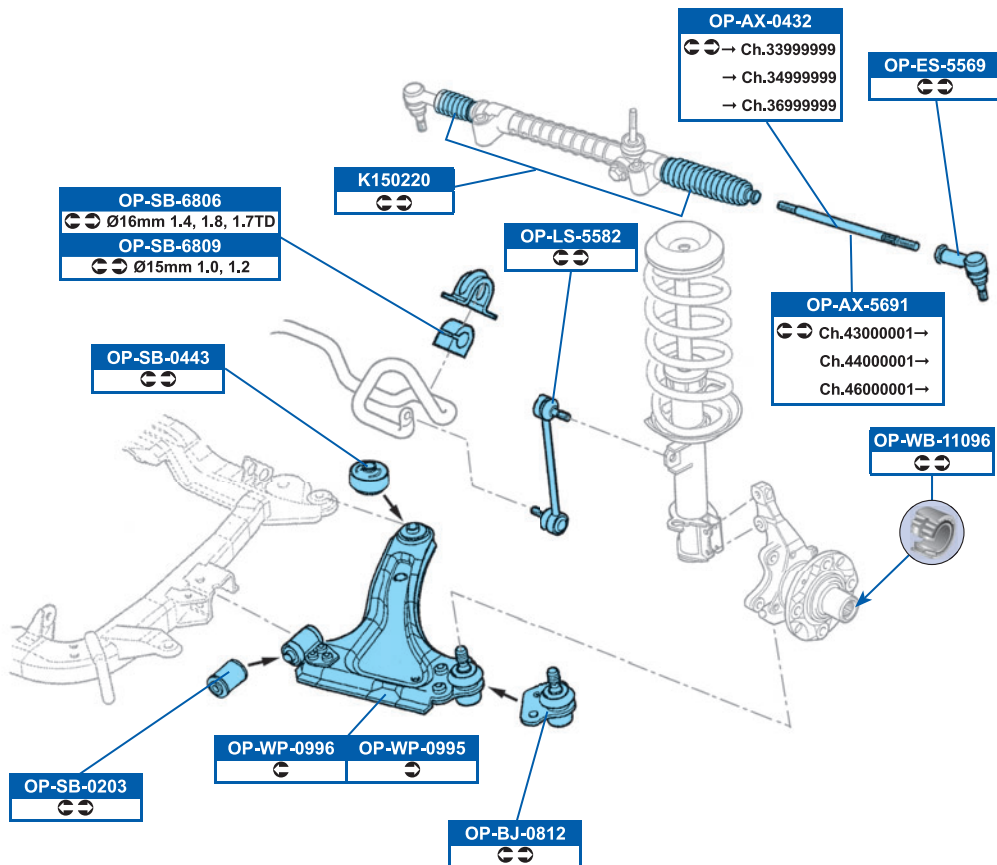

352012

**OP-ES-5569**

1603009, 26011925, 26087868, 308035, 324050

**OP-TC-0489**

352011, 5352011

<b>FDB1424</b>	<b>DDF1131</b>
TRW  4 holes →07/04	
<b>FDB1640</b>	<b>DDF1236</b>
ATE  4 holes 08/04→	
<b>FDB1640</b>	<b>DDF1042</b>
ATE  5 holes	