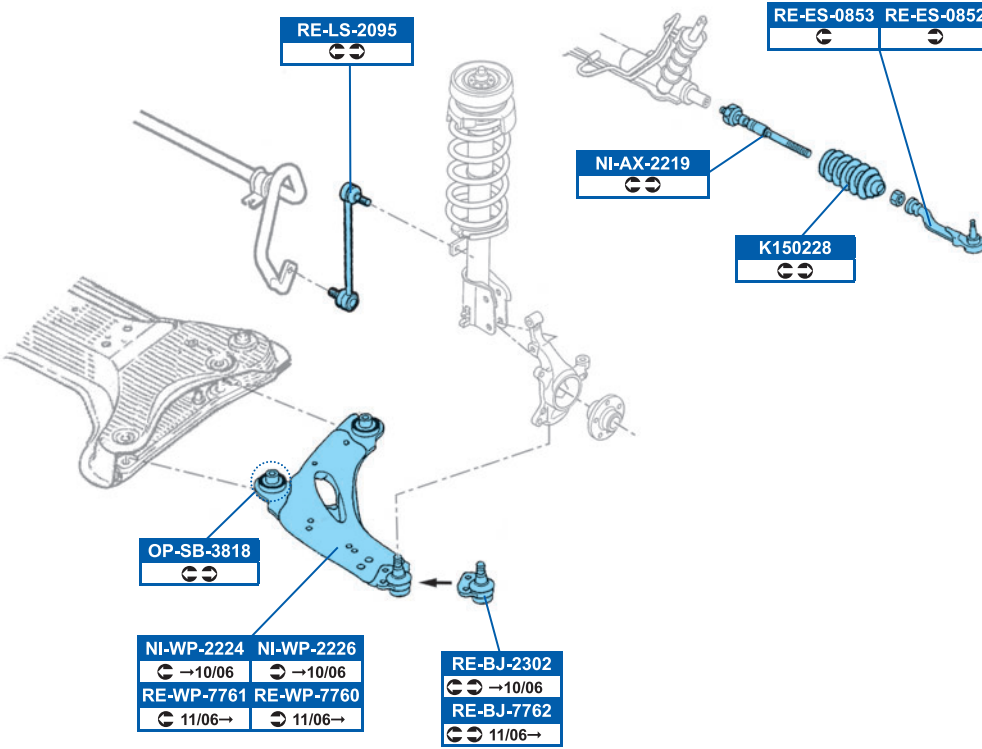

NISSAN

PRIMASTAR Box (X83) 09/02→

PRIMASTAR Bus (X83) 09/02→

FVR1515	DDF1204
All models	

FVR1516	DDF1498
X ABS sensor ring	X
FVR1516	DDF1623
✓ ABS sensor ring	✓