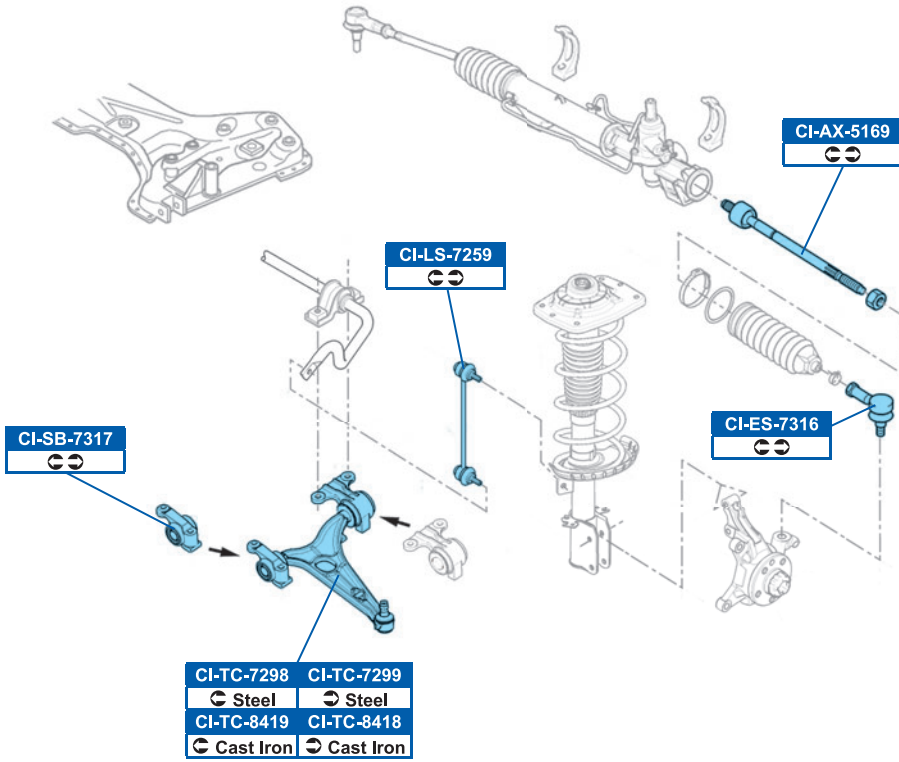

285x28mm

**DDF1181**

272x12mm

**FSB535**

256x61mm

<b>FVR1771</b>	<b>DDF1601</b>
✓ Rear	Ø 280mm
<b>FVR1771</b>	<b>DDF1615</b>
✓ Rear	Ø 304mm

<b>FVR1772</b>	<b>DDF1602</b>
✓ Rear	
<b>FSB513</b>	
✓ Rear	

**CI-AX-5169**