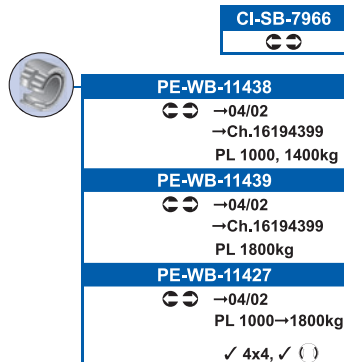

# CITROËN

JUMPER Box (230L) 02/94→04/02

JUMPER Box (244) 04/02→

JUMPER Bus (230P) 02/94→04/02

JUMPER Bus (244, Z\_) 04/02→

JUMPER Flatbed / Chassis (230) 03/94→04/02

JUMPER Flatbed / Chassis (244) 02/02→

<b>FVR967</b>	<b>DDF758</b>
✓ 1.0T, 1.4T →10/99 TRW	<b>DDF767</b>
<b>FVR968</b>	<b>DDF768</b>
✓ 1.8T→10/99 TRW	
<b>FVR1396</b>	<b>DDF758</b>
✓ 1.0T, 1.4T 11/99→08/01 TRW	<b>DDF767</b>
<b>FVR1397</b>	<b>DDF768</b>
✓ 1.8T 11/99→08/01 TRW	
<b>FVR1478</b>	<b>DDF1170</b>
✓ 1.0T, 1.4T 09/01→ Brembo	
<b>FVR1479</b>	<b>DDF1171</b>
✓ 1.8T 09/01→ Brembo	