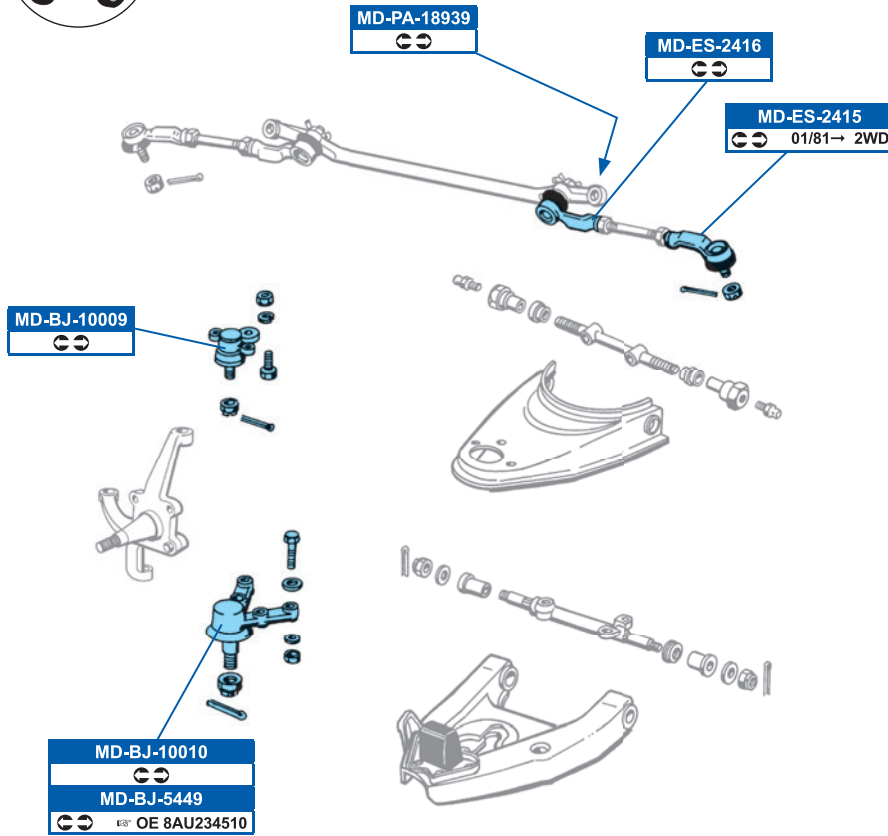

MAZDA

B-SERIE (PE) 02/77→01/82

B-SERIE (UD) 01/81→08/85

B-SERIE (UF) 01/85→06/99

FDB532	DDF357
X 4x4 Akebono →01/88	
FDB633	DDF357
X 4x4 Sumitomo 02/88→	
FDB633	DDF602
✓ 4x4 Sumitomo	
FDB1129	-
✓ 4x4 Wagner	

FSB237
✓ model [PE], [UD]
FSB343
✓ model [UF] Ø260mm
FSB684
✓ model [UF] 4x4 Ø295mm