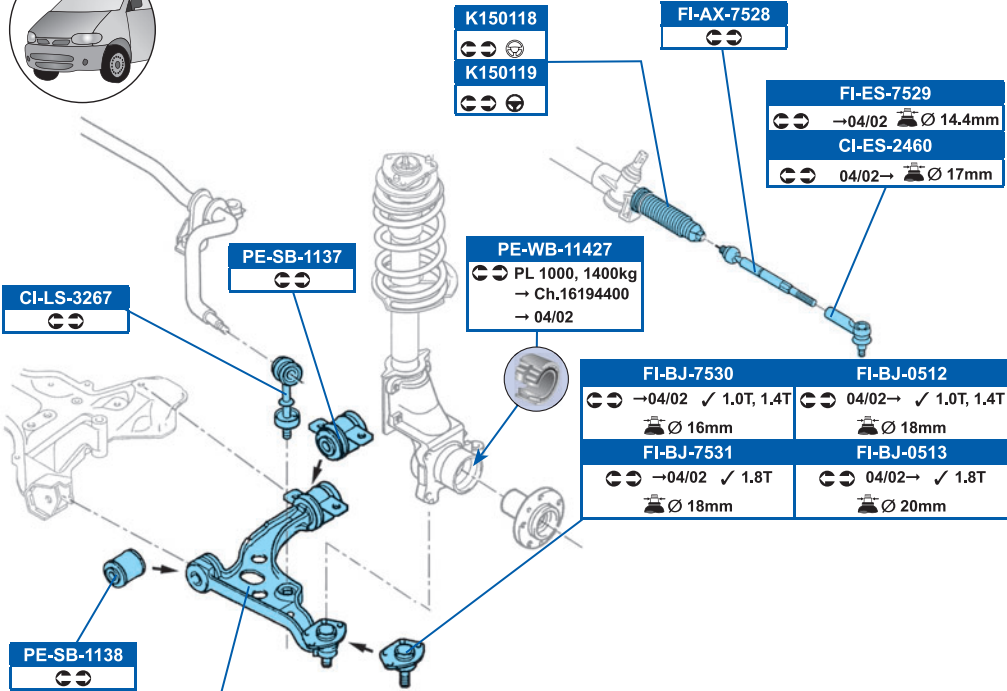

# PEUGEOT

BOXER Box (230L) 03/94→04/02

BOXER Box (244) 04/02→

BOXER Bus (230P) 03/94→04/02

BOXER Bus (244, Z\_) 04/02→

BOXER Flatbed / Chassis (244) 12/01→

BOXER Flatbed / Chassis (ZCT\_) 03/94→04/02

<b>FI-WP-0109</b> ↻ →04/02 ✓ 1.0T, 1.4T ✓ Ø 16mm	<b>FI-WP-0108</b> ↻ →04/02 ✓ 1.0T, 1.4T ✓ Ø 16mm
<b>FI-WP-0111</b> ↻ →04/02 ✓ 1.8T ✓ Ø 18mm	<b>FI-WP-0110</b> ↻ →04/02 ✓ 1.8T ✓ Ø 18mm
<b>FI-WP-3840</b> ↻ 04/02→ ✓ 1.0T, 1.4T ✓ Ø 18mm	<b>FI-WP-0118</b> ↻ 04/02→ ✓ 1.0T, 1.4T ✓ Ø 18mm
<b>CI-WP-3876</b> ↻ 04/02→ ✓ 1.8T ✓ Ø 20mm	<b>CI-WP-3877</b> ↻ 04/02→ ✓ 1.8T ✓ Ø 20mm