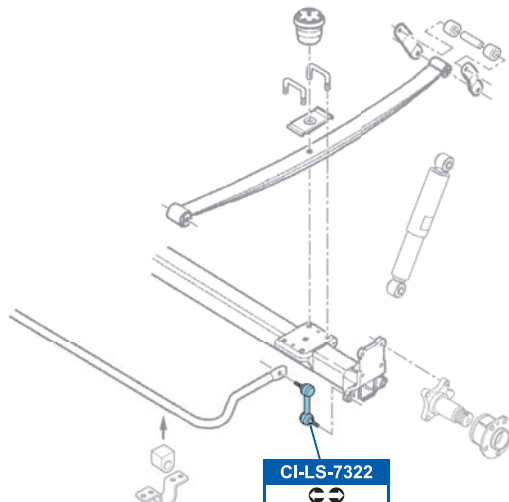

# FIAT

DUCATO Box (250) 07/06→

DUCATO Bus (250) 07/06→

DUCATO Flatbed / Chassis (250) 07/06→

FVR1923	DDF1170
✓ 1.1, 1.5T  Ø15" →12/08	
FVR1923	DDF1809
✓ 1.1, 1.5T  Ø15" 01/09→	
FVR1924	DDF1800
✓ 1.7T  Ø15"	
FVR1925	DDF1171
✓ 1.7T  Ø16"	
FVR1926	DDF1718
✓ 2.0T	