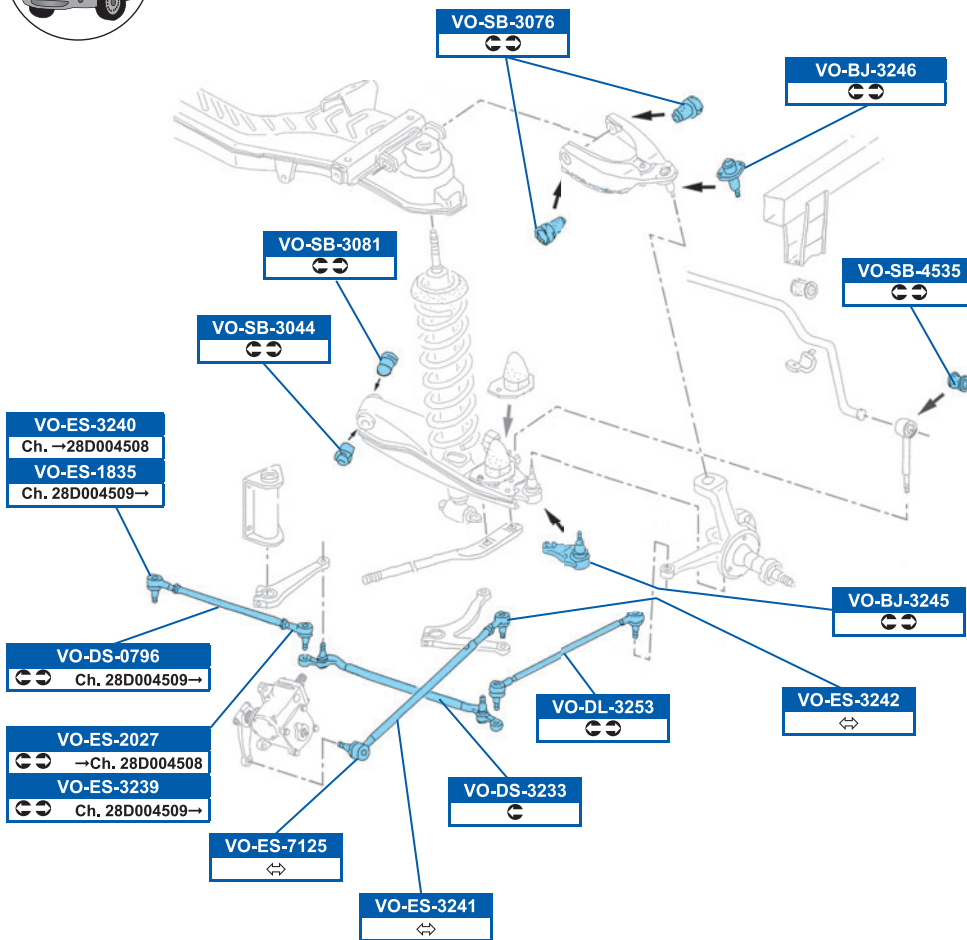

LT 40-55 | Box (291-512) 04/75→06/96

LT 40-55 | Flatbed / Chassis (293-909) 04/75→06/96

FVR129	DDF076
ATE →02/81	
FVR129	DDF058
ATE 03/81→	
FVR239	-
Perrot ✓ Syncro	

FSB83
LT28-31 →02/80
FSB279
LT28-31 03/80→ LT35
FSB180
LT35  →12/89
FSB531
LT35  01/90→