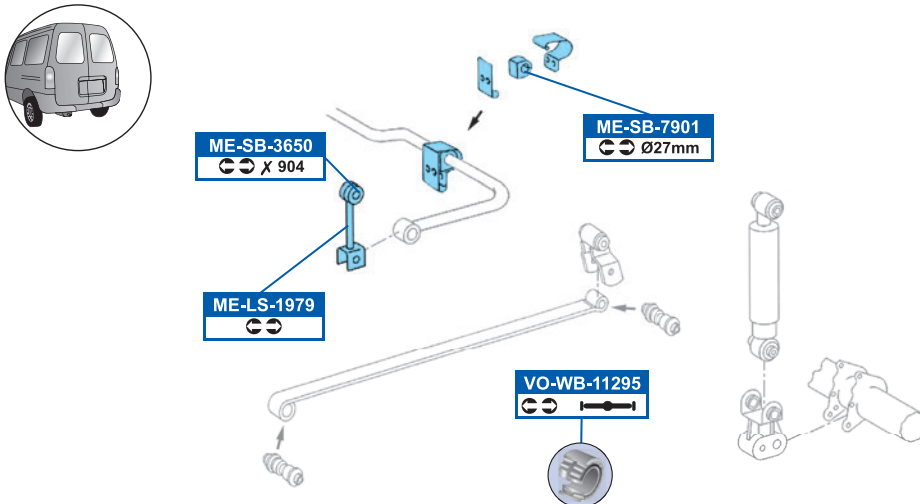

FVR1039	FCR230A
Ate Short WB	
FVR1876	FCR229A
Ate Long WB	
FVR1306	FCR229A
Bosch	
FVR1879	FCR191A
Perrot	
FSB624	
Handbrake  Ø160mm	
FSB625	
Handbrake  Ø170mm	

**AMGK7455**  
9013330727

**ME-RK-6605**

**ME-WP-2333**  
9013301907, 9013302507