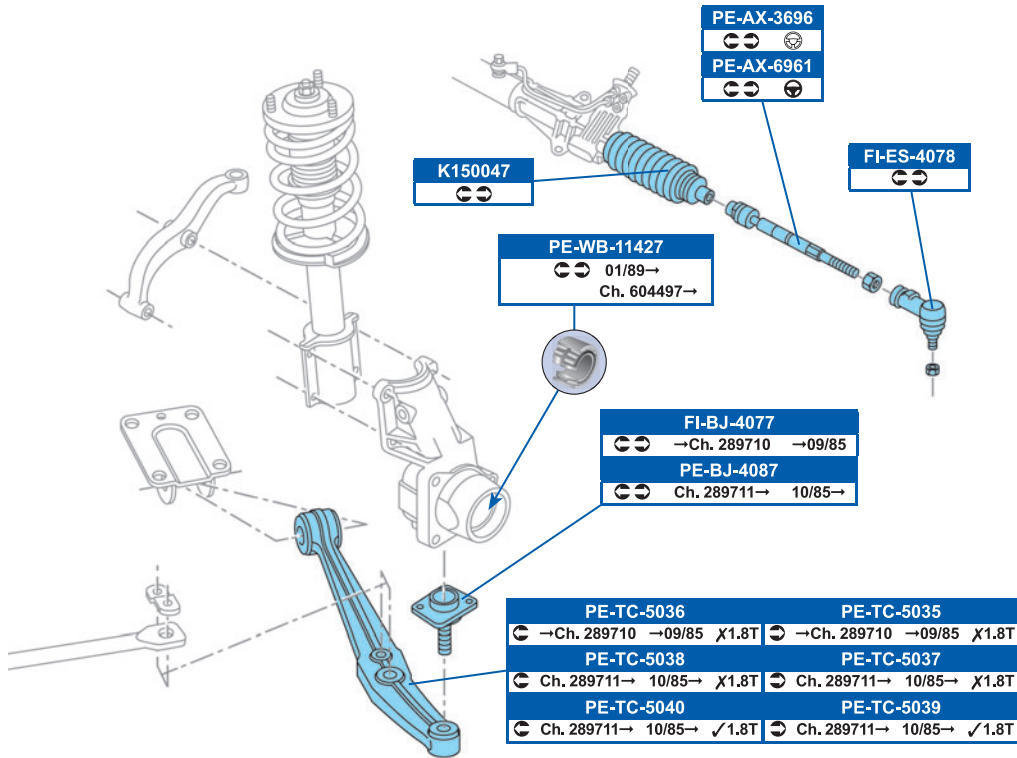

# CITROËN

C25 Box (280\_, 290\_) 07/81→03/94

C25 Bus (280\_, 290\_) 07/81→02/94

C25 Flatbed / Chassis (280\_, 290\_) 07/81→03/94

<b>FVR287</b>	<b>DDF117</b>
X 1.8T →Ch.155247	
<b>FVR287</b>	<b>DDF063</b>
X 1.8T Ch.155248→	
<b>FVR510</b>	<b>DDF069</b>
✓ 1.8T	