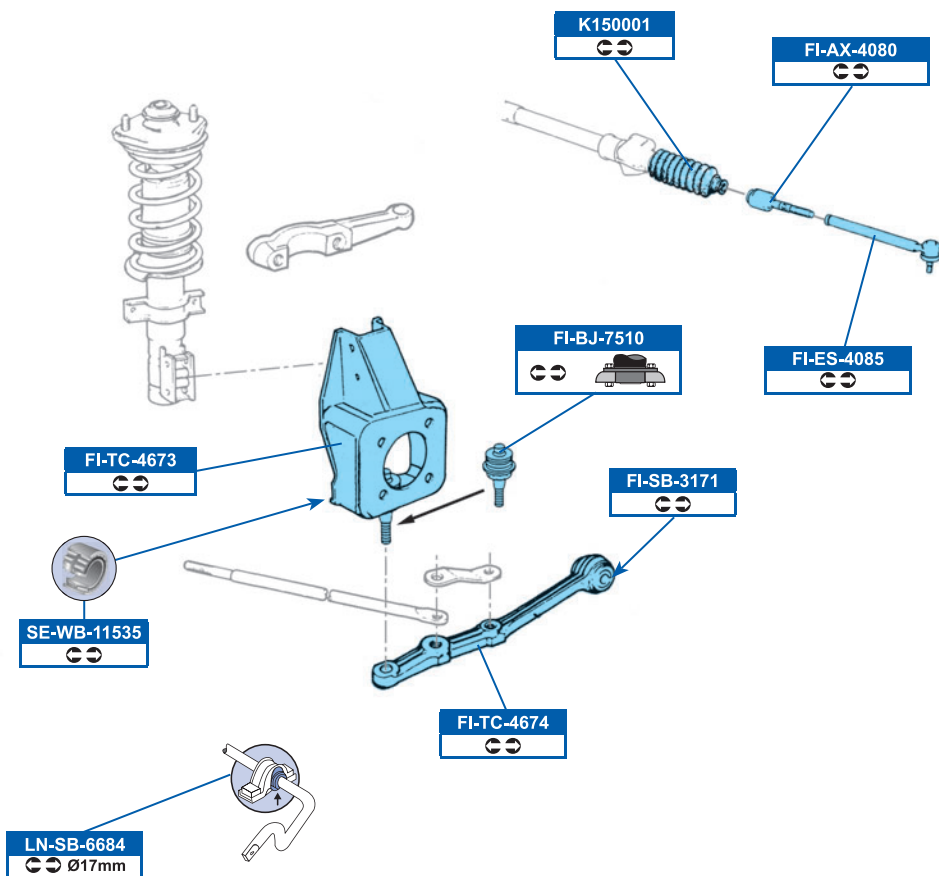

SEAT

MARBELLA Box (028A) 11/86→12/93

TERRA Box (024A) 01/87→02/96