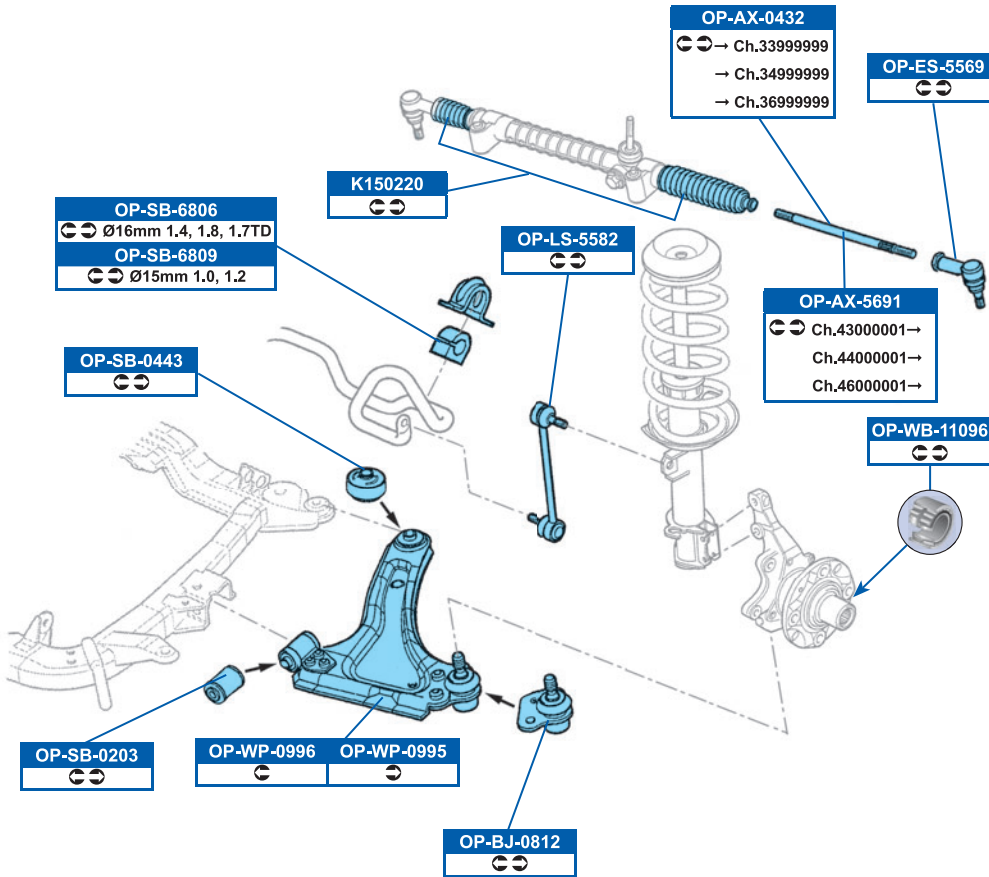

1603009, 26011925, 26087868, 308035, 324050

**OP-TC-0489**

352011, 5352011

<b>FDB1424</b>	<b>DDF1131</b>
TRW	4 holes →07/04
<b>FDB1640</b>	<b>DDF1236</b>
ATE	4 holes 08/04→
<b>FDB1640</b>	<b>DDF1042</b>
ATE	
5 holes	