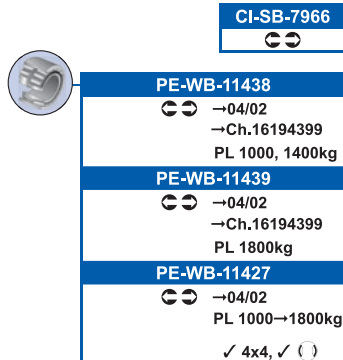

# CITROËN

JUMPER Box (230L) 02/94→04/02

JUMPER Box (244) 04/02→

JUMPER Bus (230P) 02/94→04/02

JUMPER Bus (244, Z\_) 04/02→

JUMPER Flatbed / Chassis (230) 03/94→04/02

JUMPER Flatbed / Chassis (244) 02/02→

<b>FVR967</b>	<b>DDF758</b>
✓ 1.0T, 1.4T →10/99 TRW	<b>DDF767</b>
<b>FVR968</b>	<b>DDF768</b>
✓ 1.8T→10/99 TRW	
<b>FVR1396</b>	<b>DDF758</b>
✓ 1.0T, 1.4T 11/99→08/01 TRW	<b>DDF767</b>
<b>FVR1397</b>	<b>DDF768</b>
✓ 1.8T 11/99→08/01 TRW	
<b>FVR1478</b>	<b>DDF1170</b>
✓ 1.0T, 1.4T 09/01→ Brembo	
<b>FVR1479</b>	<b>DDF1171</b>
✓ 1.8T 09/01→ Brembo	