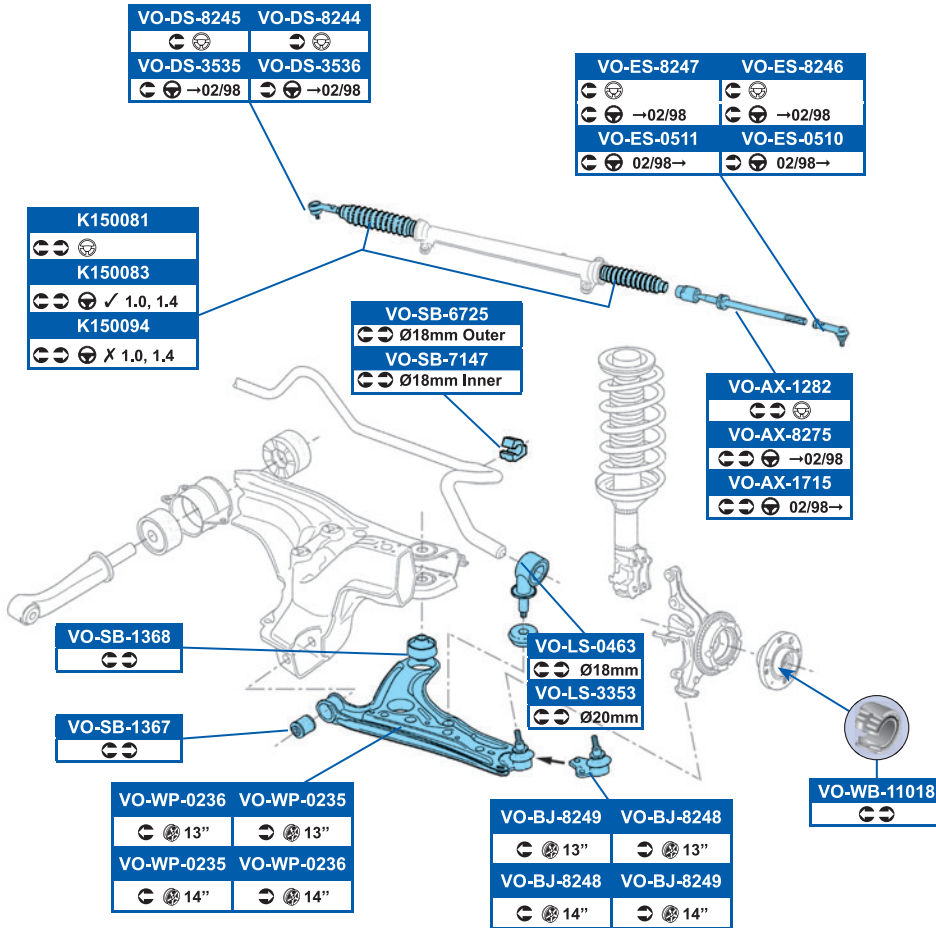

6N0 407 151A, 6N0 407 151B, 6N0 407 151BJ, 6N0407151(+)

**VO-WP-0236**

6N0 407 151A, 6N0 407 151B, 6N0 407 151BJ, 6N0407151(+)

**FDB1072**

20887, 20888

140x55x17.3mm

Continued...

FDB1072	DDF795
KH	
FDB1101	DDF795
Ate	
FDB1072	DDF812
KH	
FDB1101	DDF812
Ate	