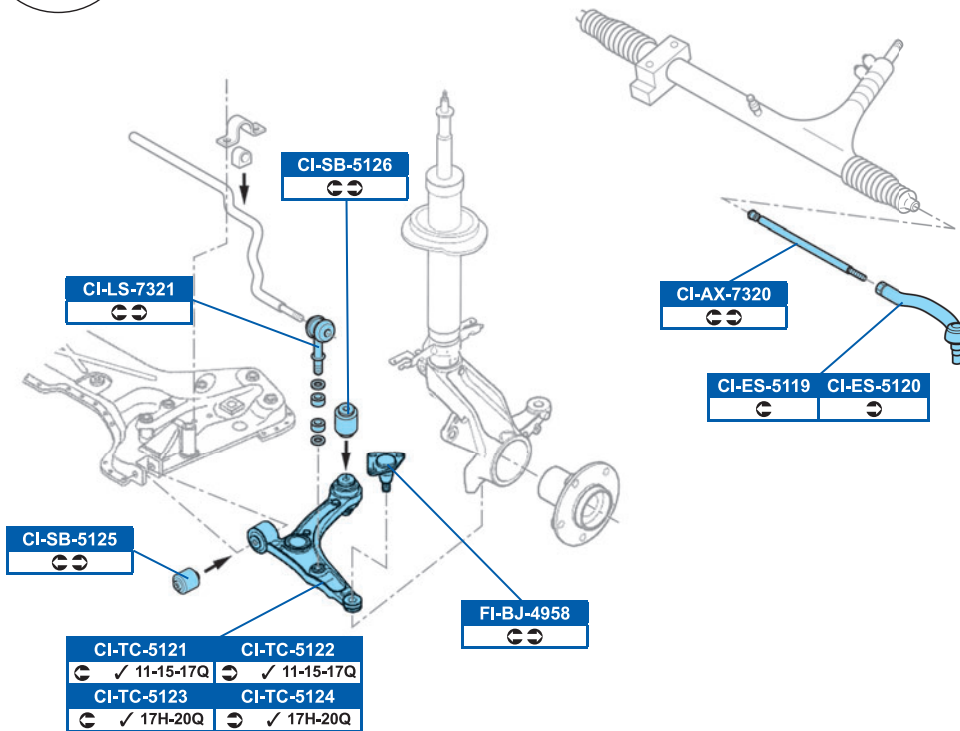

# CITROËN

JUMPER Box 04/06→

JUMPER Bus 04/06→

JUMPER Flatbed / Chassis 04/06→

FVR1923	DDF1170
✓ 1.1, 1.5T  Ø15" →12/08	
FVR1923	DDF1809
✓ 1.1, 1.5T  Ø15" 01/09→	
FVR1924	DDF1800
✓ 1.7T  Ø15"	
FVR1925	DDF1171
✓ 1.7T  Ø16"	
FVR1926	DDF1718
✓ 2.0T	