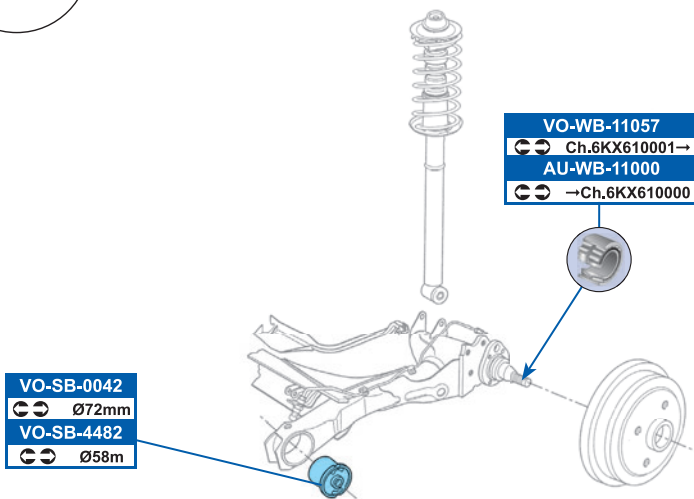

164,6x73,0x19,7mm

**FWI278**

189mm

→ FVR1876, FVR1879

FDB1072	DDF795
KH	
FDB1101	DDF795
Ate	
FDB1072	DDF812
KH	
FDB1101	DDF812
Ate	

FDB1788	DDF137
✓ Rear  →ch.6NXY379991	
FDB1788	DDF1233
✓ Rear  ch.6NXY379992	
FSB191	
Ø180mm X ABS	
FSB408	
Ø200mm ✓ ABS	