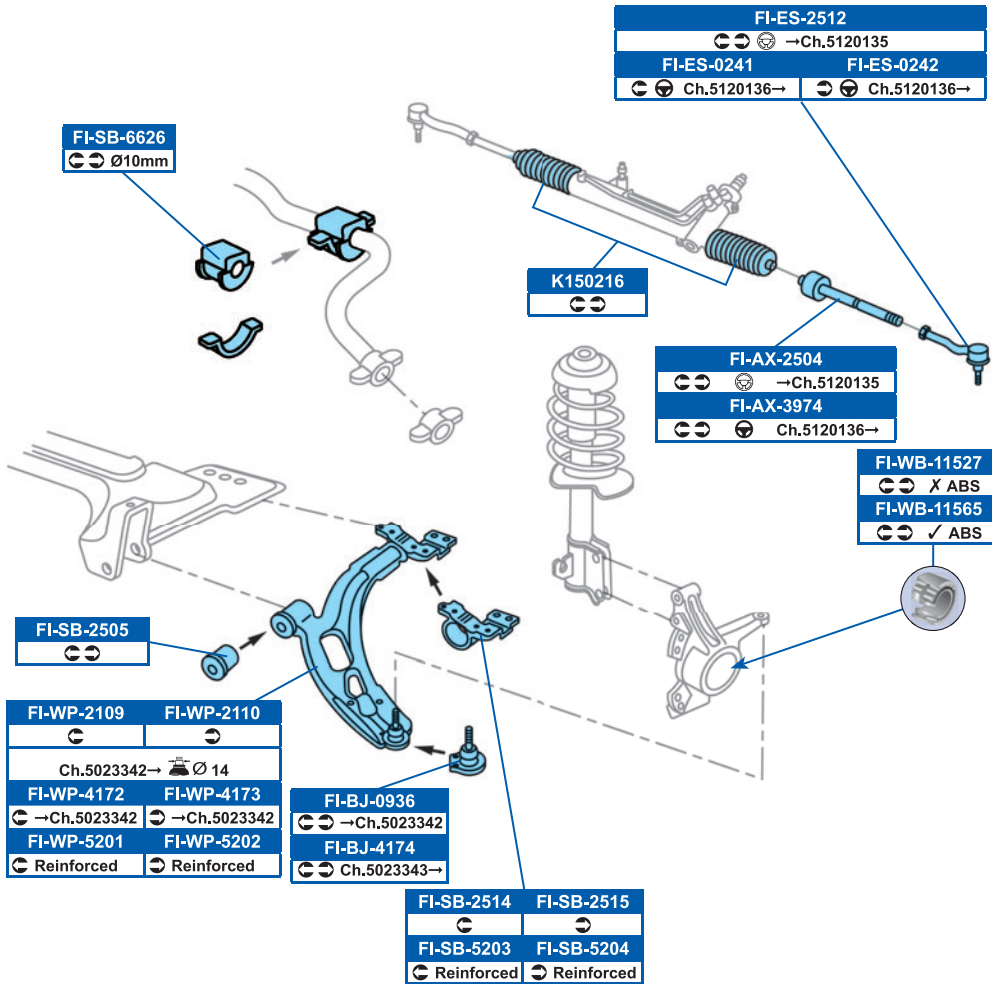

238x12mm

**RE-WB-11451**

7701205779, 7701464049

**DDF1096**

259x20.6mm

<b>FDB1376</b>	<b>DDF521</b>
ATE →09/05	
<b>FDB1467</b>	<b>DDF1298</b>
Bosch 10/05→ ✓ Standard Suspensions	
<b>FDB1466</b>	<b>DDF762</b>
Bosch 10/05→ ✓ Reinforced Suspensions	