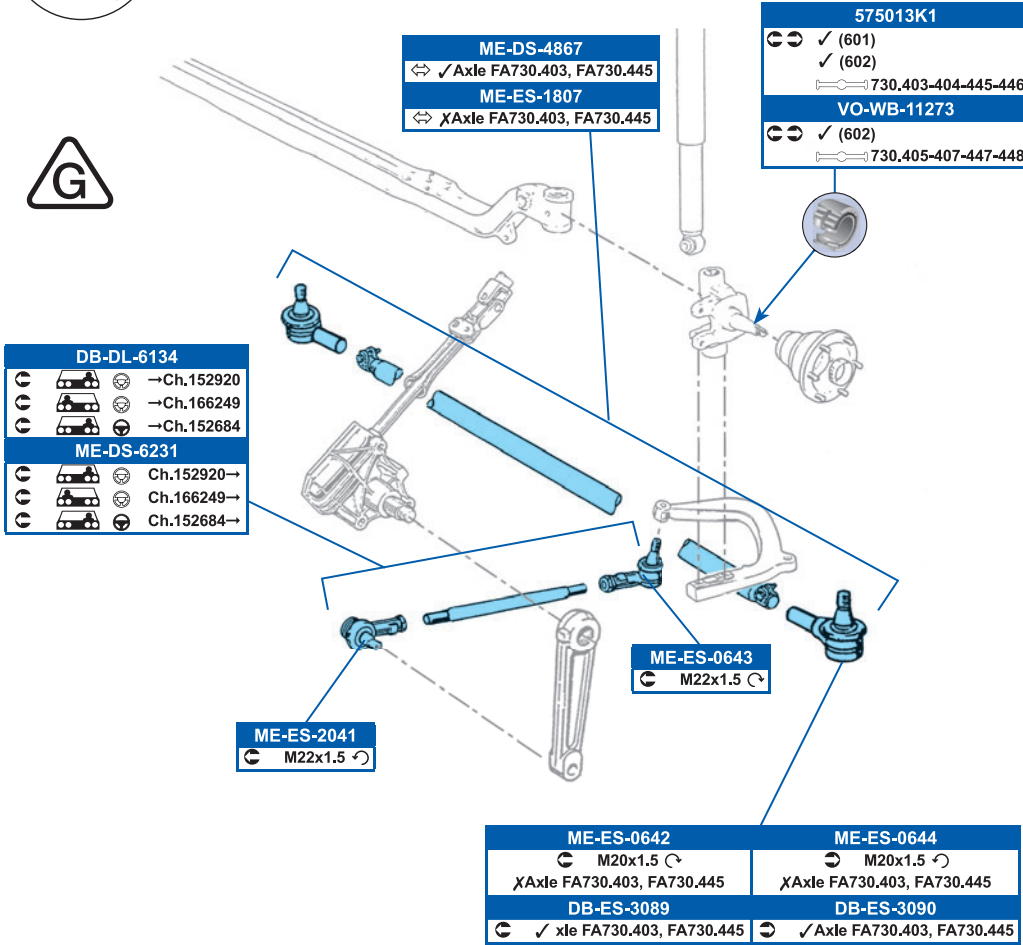

MERCEDES-BENZ

T1 Box (601) 05/77→02/96

T1 Box (602) 10/82→02/96

T1 Bus (601) 05/77→02/96

T1 Bus (602) 04/77→02/96

T1 Flatbed / Chassis (601) 01/77→02/96

T1 Flatbed / Chassis (602) 04/77→02/96

FVR239	FCR116A
All models