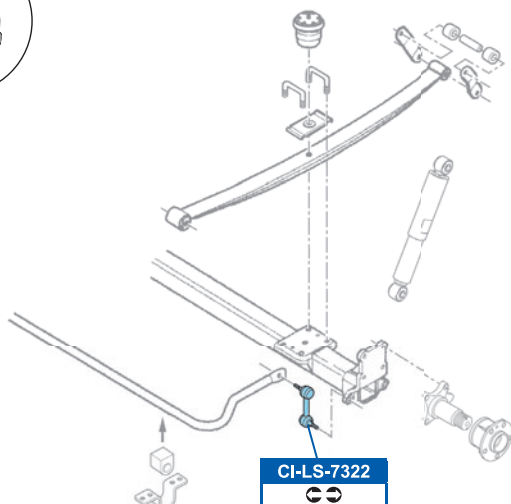

# CITROËN

JUMPER Box 04/06→

JUMPER Bus 04/06→

JUMPER Flatbed / Chassis 04/06→

FVR1923	DDF1170
✓ 1.1, 1.5T  Ø15" →12/08	
FVR1923	DDF1809
✓ 1.1, 1.5T  Ø15" 01/09→	
FVR1924	DDF1800
✓ 1.7T  Ø15"	
FVR1925	DDF1171
✓ 1.7T  Ø16"	
FVR1926	DDF1718
✓ 2.0T	