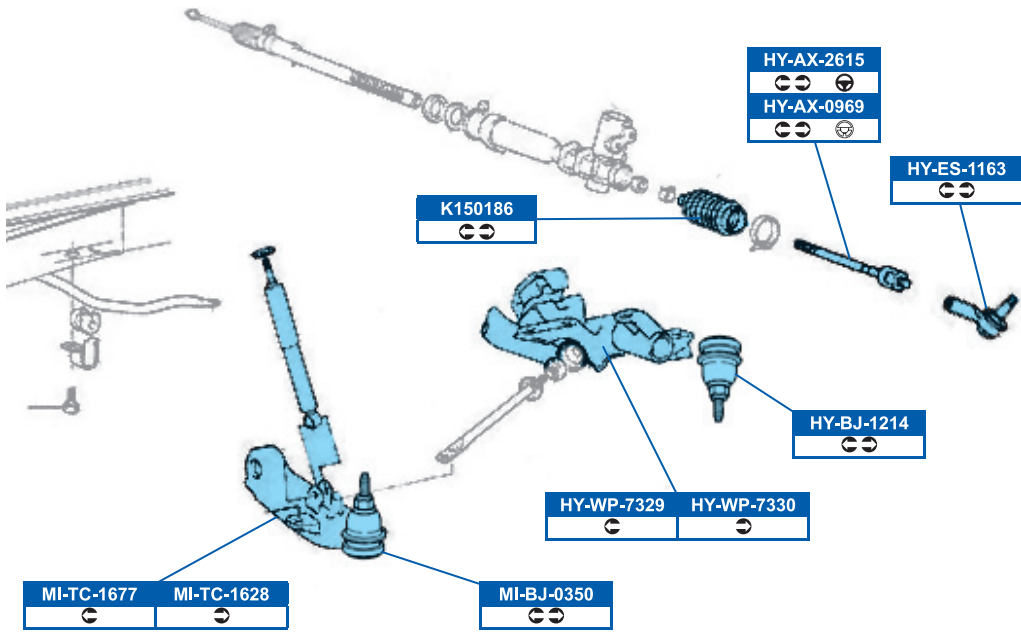

HYUNDAI

H100 Box 07/93→

H100 Bus (P) 07/93→

FVR1014	DDF826
All models	

FSB361
All models