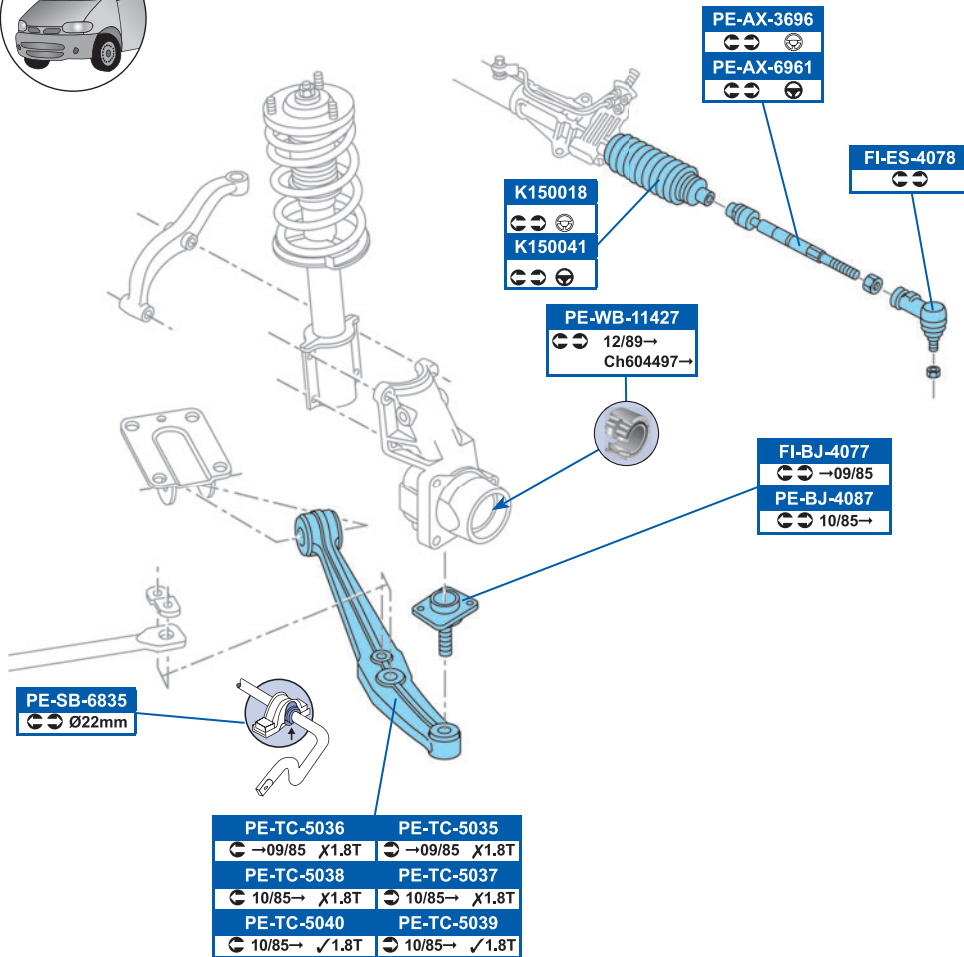

# FIAT

DUCATO Box (280) 01/82→08/90

DUCATO Box (290) 03/89→05/94

DUCATO Flatbed / Chassis (280) 07/82→08/90

DUCATO Flatbed / Chassis (290) 03/89→05/94

DUCATO Panorama (280) 07/82→08/90

FVR287	DDF117
X 1.8T →Ch.154461	
FVR287	DDF063
X 1.8T Ch.154462→	
FVR510	DDF069
✓ 1.8T	