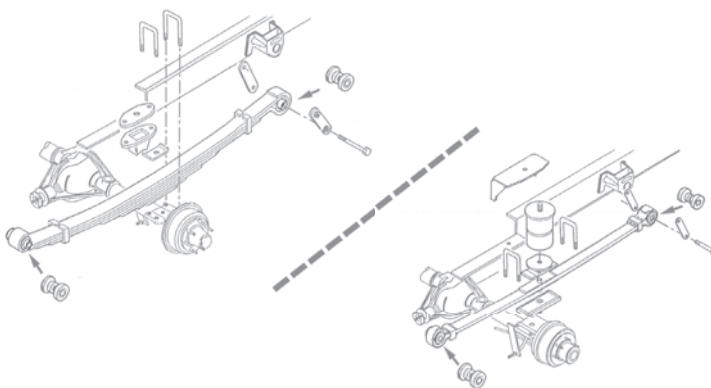

# IVECO

DAILY I Box Body / Estate 01/78→08/98

DAILY I Bus 06/90→12/96

DAILY I Dumptruck 01/89→08/98

DAILY I Flatbed / Chassis 01/78→08/98

<b>FVR511</b>	<b>DDF089 / DDF254</b>
Brembo 05/86→12/89 X Turbo 30-8, 35-8, 35-10,40-8	
<b>FVR543</b>	-
LKH 05/86→12/89 X Turbo 30-8, 35-8, 35-10	
<b>FVR655 / FVR713</b>	<b>DDF089 / DDF254</b>
Brembo 01/90→05/96 X Turbo 30-8, 35-8, 35-10,35-12, 40-8	
<b>FVR656</b>	<b>FCR234A</b>
LKH 01/90→05/96 X Turbo 30-8, 35-8, 35-10,35-12, 40-8	
<b>FVR492</b>	<b>FCR104A</b>
LKH →05/96 X Turbo 40-10, 45-10, 49-10	
<b>FVR516</b>	<b>FCR104A</b>
LKH →05/96 ✓ Turbo 40-8, 45-10, 49-10	
<b>FVR709</b>	<b>FCR104A</b>
LKH →05/96 ✓ Turbo 35-12, 40-10, 45-10, 45-12, 49-10, 49-12	
<b>FVR852</b>	<b>FCR133A</b>
LKH →05/96 59-12	
<b>FVR1102</b>	<b>FCR139A</b>
Brembo 05/96→	
<b>FVR1353</b>	<b>DDF089</b>
Brembo 05/96→ 30-8, 35-8, 35-10	
<b>FVR1351</b>	<b>FCR104A</b>
LKH 05/96→ 35-12, 40-10, 45-10, 45-12, 49-12	
<b>FVR1350</b>	-
LKH 05/96→ 59-12	