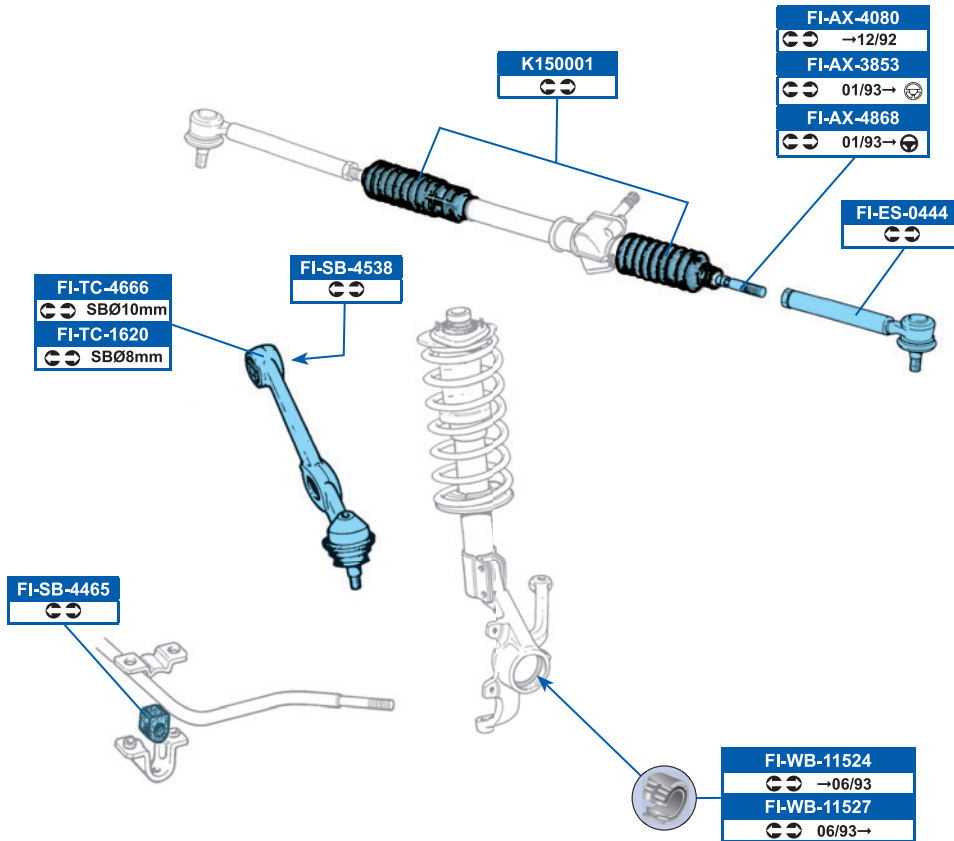

**CI-TC-5121**

1352227080, 3520S0

**FVR1926**

24467

169,3x69,2x19,0mm

**DDF1809**

280x24mm

<b>FDB420</b>	<b>DDF083</b>
ATE →08/88	
<b>FDB29</b>	<b>DDF083</b>
BDX →08/88	
<b>FDB519</b>	<b>DDF125</b>
09/88→08/93 X	
<b>FDB509</b>	<b>DDF125</b>
09/88→08/93 ✓	
<b>FDB896</b>	<b>DDF125</b>
10/93→	