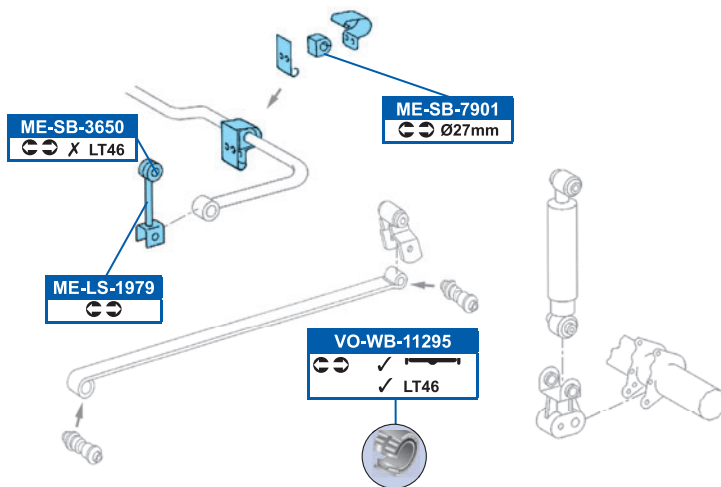

**DDF058**

281x20mm

LT 28-35 II Bus (2DM) 04/96→07/06

LT 28-46 II Box (2DX0AE) 04/96→07/06

LT 28-46 II Flatbed / Chassis (2DX0FE) 04/96→07/06

<b>FVR1038</b>	<b>FCR228A</b>
Ate LT28, LT35	
<b>FVR1879</b>	<b>FCR228A</b>
Perrot LT46	