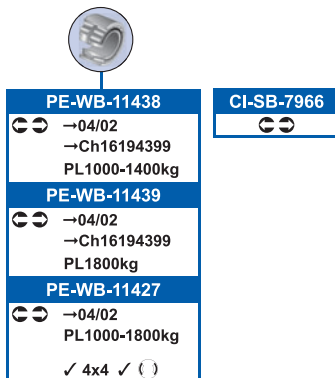

FSB513	
✓ 1.0T, 1.4T →08/01	
FSB534	
✓ 1.8T →08/01	
FSB652	
✓ 1.0T, 1.4T 09/01→	
FVR1480	DDF1144
✓ 1.0T, 1.4T 09/01→	
FVR1480	DDF1145
✓ 1.8T 09/01→	
FSB680	
Handbrake 09/01→