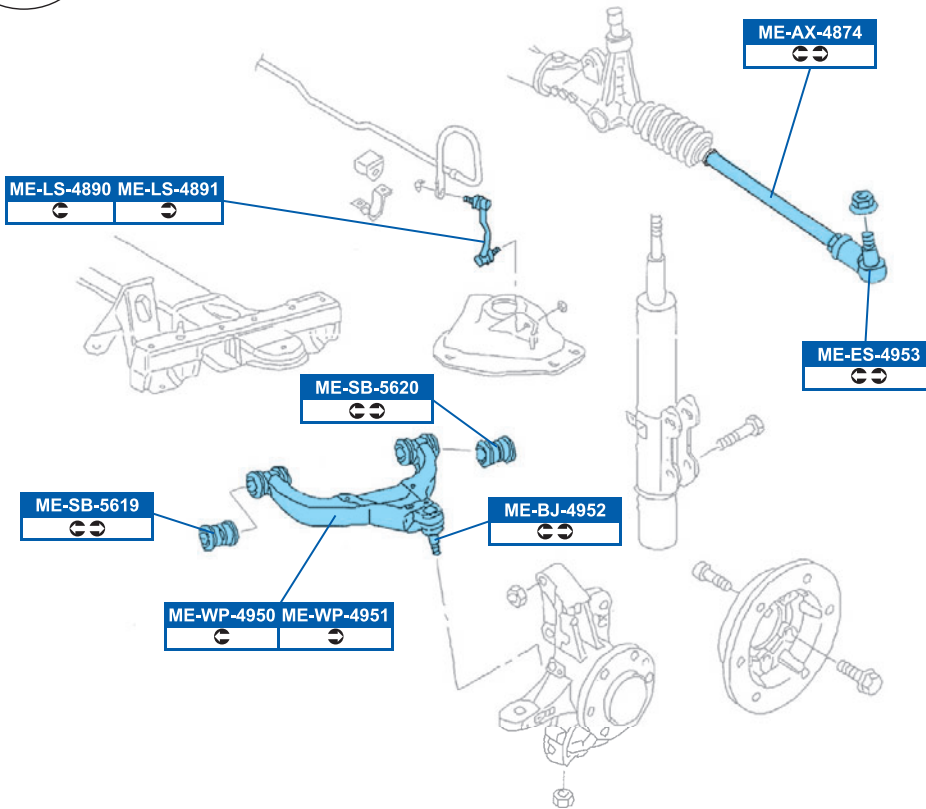

MERCEDES-BENZ

SPRINTER 3,5 Flatbed / Chassis (906) 06/06→

SPRINTER 3,5-t Box (906) 06/06→

SPRINTER 3,5-t Bus (906) 06/06→

SPRINTER 3-t Box (906) 06/06→

SPRINTER 3-t Bus (906) 06/06→

SPRINTER 3-t Flatbed / Chassis (906) 06/06→

SPRINTER 4,6-t Box (906) 06/06→

SPRINTER 4,6-t Flatbed / Chassis (906) 06/06→

SPRINTER 5-t Box (906) 06/06→

SPRINTER 5-t Flatbed / Chassis (906) 06/06→

FVR1778	FCR310A
✓ 3T, 3.5T	
FVR1777	FCR310A
✓ 5T