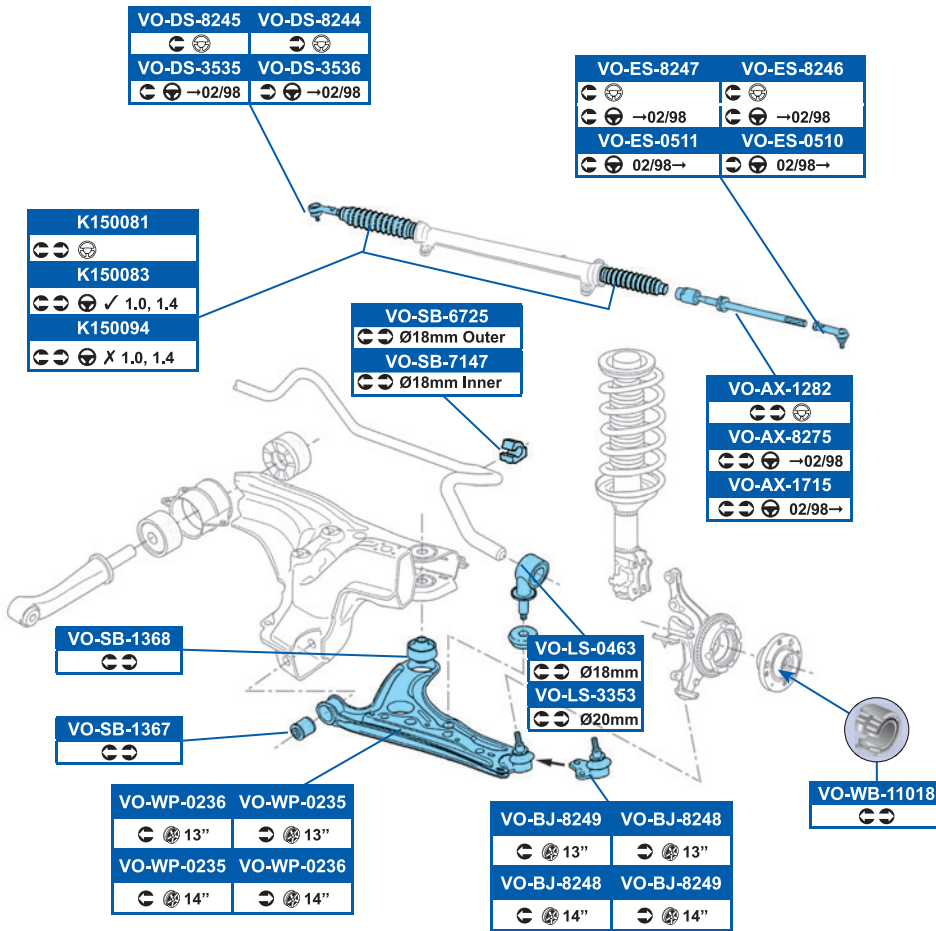

164,6x73,0x19,7mm

**FWI278**

189mm

→ FVR1876, FVR1879

FDB1072	DDF795
KH	
FDB1101	DDF795
Ate	
FDB1072	DDF812
KH	
FDB1101	DDF812
Ate	

FDB1788	DDF137
✓ Rear  →ch.6NXY379991	
FDB1788	DDF1233
✓ Rear  ch.6NXY379992	
FSB191	
Ø180mm X ABS	
FSB408	
Ø200mm ✓ ABS	