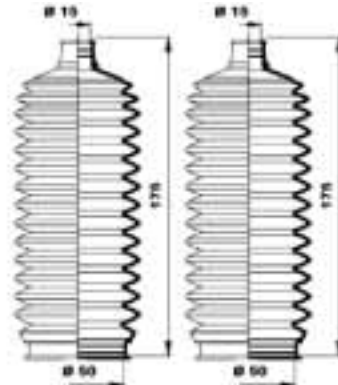

K150189

K150192

K150236

**MOOG****...OPEL**

Vectra B (36_)	10/1995 - 04/2002	K150086 K150171	✓ PS ZF ✓ PS Saginaw
Vectra B Estate (31_)	11/1996 -	K150086 K150171	✓ PS ZF ✓ PS Saginaw
Vectra B Hatchback (38_)	10/1995 -	K150086 K150171	✓ PS ZF ✓ PS Saginaw
Vivaro Box	08/2001 -	K150228	
Vivaro Combi	08/2001 -	K150228	
Zafira (F75_)	04/1999 -	K150191	