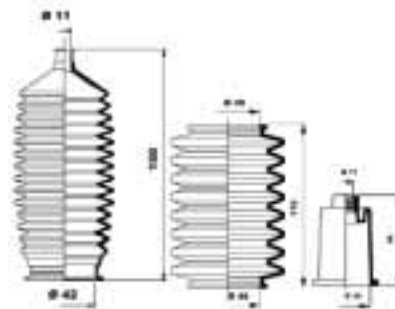

K150127

K150128

K150130

**MOOG****...PEUGEOT**

504	07/1968 - 07/1986	K150005 K150011	→Ch. 3.663.934, ✓ 1.6, 1.8, 2.1D Ch. 3.663.935→, ✓ 1.6, 1.8, 2.1D
504 Break	04/1971 - 07/1986	K150005 K150011	→Ch. 3.663.934, ✓ 1.6, 1.8, 2.1D Ch. 3.663.935→, ✓ 1.6, 1.8, 2.1D
505 (551A)	05/1979 - 12/1993	K150005 K150011	✓ MS →Ch. 332932 ✓ MS Ch. 332933→
505 Break (551D)	04/1982 - 12/1993	K150005 K150011	✓ MS →Ch. 332932 ✓ MS Ch. 332933→
604	08/1977 - 07/1987	K150005	
604 (561A_)	08/1977 - 07/1987	K150005	
605 (6B)	06/1989 - 09/1999	K150043 K150101	→ 06/94 07/94 →
607 (9D)	02/2000 -	K150225	
806 (221)	06/1994 - 08/2002	K150087	
807 (E)	06/2002 -	K150227	
Boxer Box (230L)	03/1994 - 04/2002	K150118 K150119	MS PS
Boxer Box (244)	04/2002 -	K150118 K150119	MS PS
Boxer Bus (230P)	03/1994 - 04/2002	K150118 K150119	MS PS
Boxer Bus (244, Z_)	04/2002 -	K150118 K150119	MS PS
Boxer Flatbed / Chassis (244)	04/2002 -	K150118 K150119	MS PS
Boxer Flatbed / Chassis	03/1994 - 04/2002	K150118 K150119	MS PS
Expert (224)	12/1995 -	K150087	
Expert Box (222)	07/1995 -	K150087	
Expert Flatbed / Chassis (223)	12/1995 -	K150087	
J5 Box (280L)	09/1981 - 09/1990	K150060	
J5 Box (290L)	09/1990 - 03/1994	K150060	
J5 Bus (280P)	09/1981 - 09/1990	K150060	
J5 Bus (290P)	09/1990 - 03/1994	K150060	
J5 Flatbed / Chassis (280L)	09/1981 - 09/1990	K150060	
J5 Flatbed / Chassis (290L)	09/1990 - 03/1994	K150060	
Partner Box (5)	06/1996 -	K150009	PS, HDi
Partner Combispace (5F)	06/1996 -	K150124	MS