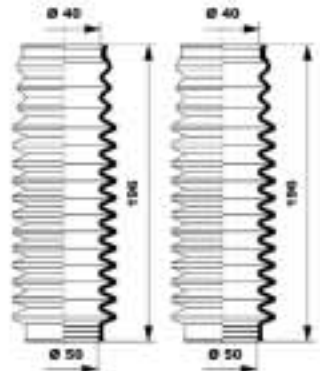

K150158

K150162

K150163

K150182

**MOOG****...BMW**

3 Compact (E36)	03/1994 - 08/2000	K150092 K150158	Ø 37 Ø15
3 Compact (E46)	06/2001 -	K150092 K150158	Ø37 Ø15
3 Convertible (E30)	12/1985 - 10/1993	K150027 K150090	08/87 →, For vehicles with steering damper 08/87 →, For vehicles without steering damper
3 Convertible (E36)	03/1993 - 04/1999	K150092	
3 Convertible (E46)	04/2000 -	K150092 K150158	Ø37 Ø15
3 Coupe (E36)	03/1992 - 04/1999	K150092	
3 Coupe (E46)	04/1999 -	K150092 K150158 K150163	× M3 CSL, 320Cd, 330Cd - Ø37 × M3 CSL, 320Cd, 330Cd - Ø15 ✓ M3 CSL, 320Cd, 330Cd
3 Touring (E30)	07/1987 - 06/1994	K150027 K150090 K150092	08/87 →, For vehicles with steering damper 08/87 →, For vehicles without steering damper, × 1.6i 08/87 →, For vehicles without steering damper, ✓ 1.6i
3 Touring (E36)	01/1995 - 10/1999	K150092	
3 Touring (E46)	10/1999 -	K150092 K150158 K150162 K150163	× 4x4, x 330d (150kW) - Ø37 × 4x4, x 330d (150kW) - Ø15 ✓ 4x4 ✓ 330d (150kW)
5 (E39)	11/1995 - 06/2003	K150091	
5 (E60)	07/2003 -	K150237 K150252	Dynamic Drive ZF
5 Touring (E39)	01/1997 - 05/2004	K150091	
5 Touring (E61)	06/2004 -	K150237 K150252	Dynamic Drive ZF
7 (E65, E66)	11/2001 -	K150252	ZF