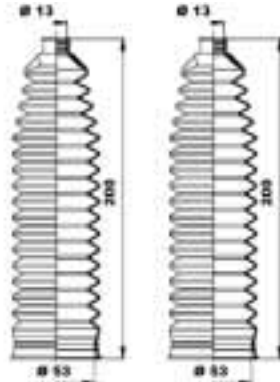

K150191

**MOOG****... VAUXHALL**

Combo	07/1994 - 10/2001	K150014 K150089	✓ MS, PS Electric ✓ PS Hydraulic
	09/2001 -	K150220	
Corsa	03/1993 - 09/2000	K150014 K150089	✓ MS, PS Electric ✓ PS Hydraulic
Corsa Convertible	01/1998 -	K150014 K150089	✓ MS, PS Electric ✓ PS Hydraulic
Corsa Mk II	09/2000 -	K150220	
Corsavan	01/1994 - 09/2000	K150014 K150089	✓ MS, PS Electric ✓ PS Hydraulic
Corsavan Mk II	09/2000 -	K150220	
Frontera Mk II	10/1998 -	K150189	
Meriva	05/2003 -	K150236	
Monterey Mk II	07/1998 - 08/1999	K150189	
Movano Chassis/cab	10/1998 -	K150133	
Movano Combi	10/1998 -	K150133	
Movano Van	10/1998 -	K150133	
Nova	09/1982 - 02/1993	K150014	
Nova Hatchback	05/1983 - 03/1993	K150014	
Novavan	01/1990 - 10/1994	K150014	
Sintra	09/1996 - 04/1999	K150192	
Tigra	07/1994 -	K150014 K150089	✓ MS, PS Electric ✓ PS Hydraulic
		K150086 K150171	✓ PS ZF ✓ PS Saginaw
Vectra	10/1995 -	K150086 K150171	✓ PS ZF ✓ PS Saginaw
		K150086 K150171	✓ PS ZF ✓ PS Saginaw
Vectra Estate	11/1996 -	K150086 K150171	✓ PS ZF ✓ PS Saginaw
		K150086 K150171	✓ PS ZF ✓ PS Saginaw
Vectra Hatchback	10/1995 -	K150086 K150171	✓ PS ZF ✓ PS Saginaw
		K150086 K150171	✓ PS ZF ✓ PS Saginaw
Vivaro Box	08/2001 -	K150228	
Vivaro Combi	08/2001 -	K150228	
Zafira	04/1999 -	K150191	