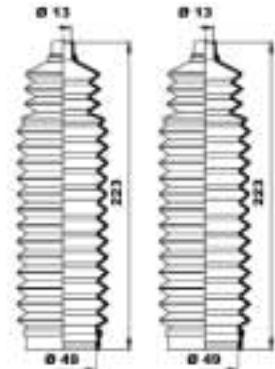

K150189

K150192

K150236

**MOOG****...OPEL**

Vectra B (36_)	10/1995 - 04/2002	K150086 K150171	✓ PS ZF ✓ PS Saginaw
Vectra B Estate (31_)	11/1996 -	K150086 K150171	✓ PS ZF ✓ PS Saginaw
Vectra B Hatchback (38_)	10/1995 -	K150086 K150171	✓ PS ZF ✓ PS Saginaw
Vivaro Box	08/2001 -	K150228	
Vivaro Combi	08/2001 -	K150228	
Zafira (F75_)	04/1999 -	K150191	