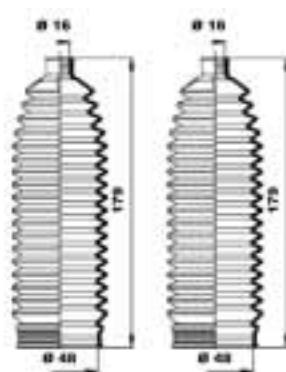

K150158

K150162

K150163

K150182

**MOOG****...BMW**

3 Compact (E36)	03/1994 - 08/2000	K150092 K150158	Ø 37 Ø15
3 Compact (E46)	06/2001 -	K150092 K150158	Ø37 Ø15
3 Convertible (E30)	12/1985 - 10/1993	K150027 K150090	08/87 →, For vehicles with steering damper 08/87 →, For vehicles without steering damper
3 Convertible (E36)	03/1993 - 04/1999	K150092	
3 Convertible (E46)	04/2000 -	K150092 K150158	Ø37 Ø15
3 Coupe (E36)	03/1992 - 04/1999	K150092	
3 Coupe (E46)	04/1999 -	K150092 K150158 K150163	× M3 CSL, 320Cd, 330Cd - Ø37 × M3 CSL, 320Cd, 330Cd - Ø15 ✓ M3 CSL, 320Cd, 330Cd
3 Touring (E30)	07/1987 - 06/1994	K150027 K150090 K150092	08/87 →, For vehicles with steering damper 08/87 →, For vehicles without steering damper, × 1.6i 08/87 →, For vehicles without steering damper, ✓ 1.6i
3 Touring (E36)	01/1995 - 10/1999	K150092	
3 Touring (E46)	10/1999 -	K150092 K150158 K150162 K150163	× 4x4, x 330d (150kW) - Ø37 × 4x4, x 330d (150kW) - Ø15 ✓ 4x4 ✓ 330d (150kW)
5 (E39)	11/1995 - 06/2003	K150091	
5 (E60)	07/2003 -	K150237 K150252	Dynamic Drive ZF
5 Touring (E39)	01/1997 - 05/2004	K150091	
5 Touring (E61)	06/2004 -	K150237 K150252	Dynamic Drive ZF
7 (E65, E66)	11/2001 -	K150252	ZF