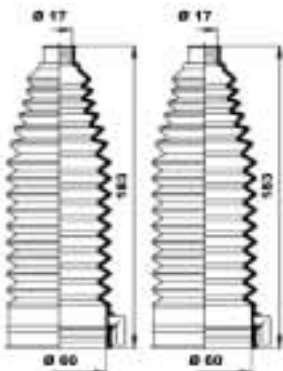

K150127

K150128

K150130

**MOOG****...PEUGEOT**

504	07/1968 - 07/1986	K150005 K150011	→Ch. 3.663.934, ✓ 1.6, 1.8, 2.1D Ch. 3.663.935→, ✓ 1.6, 1.8, 2.1D
504 Break	04/1971 - 07/1986	K150005 K150011	→Ch. 3.663.934, ✓ 1.6, 1.8, 2.1D Ch. 3.663.935→, ✓ 1.6, 1.8, 2.1D
505 (551A)	05/1979 - 12/1993	K150005 K150011	✓ MS →Ch. 332932 ✓ MS Ch. 332933→
505 Break (551D)	04/1982 - 12/1993	K150005 K150011	✓ MS →Ch. 332932 ✓ MS Ch. 332933→
604	08/1977 - 07/1987	K150005	
604 (561A_)	08/1977 - 07/1987	K150005	
605 (6B)	06/1989 - 09/1999	K150043 K150101	→ 06/94 07/94 →
607 (9D)	02/2000 -	K150225	
806 (221)	06/1994 - 08/2002	K150087	
807 (E)	06/2002 -	K150227	
Boxer Box (230L)	03/1994 - 04/2002	K150118 K150119	MS PS
Boxer Box (244)	04/2002 -	K150118 K150119	MS PS
Boxer Bus (230P)	03/1994 - 04/2002	K150118 K150119	MS PS
Boxer Bus (244, Z_)	04/2002 -	K150118 K150119	MS PS
Boxer Flatbed / Chassis (244)	04/2002 -	K150118 K150119	MS PS
Boxer Flatbed / Chassis	03/1994 - 04/2002	K150118 K150119	MS PS
Expert (224)	12/1995 -	K150087	
Expert Box (222)	07/1995 -	K150087	
Expert Flatbed / Chassis (223)	12/1995 -	K150087	
J5 Box (280L)	09/1981 - 09/1990	K150060	
J5 Box (290L)	09/1990 - 03/1994	K150060	
J5 Bus (280P)	09/1981 - 09/1990	K150060	
J5 Bus (290P)	09/1990 - 03/1994	K150060	
J5 Flatbed / Chassis (280L)	09/1981 - 09/1990	K150060	
J5 Flatbed / Chassis (290L)	09/1990 - 03/1994	K150060	
Partner Box (5)	06/1996 -	K150009	PS, HDi
Partner Combispace (5F)	06/1996 -	K150124	MS