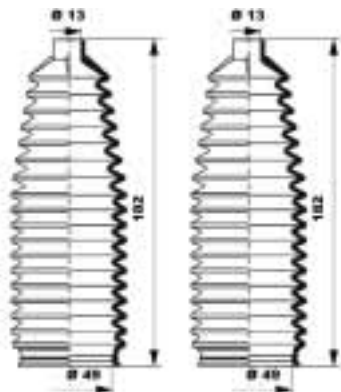

K150189

K150192

K150236

**MOOG****...OPEL**

Vectra B (36_)	10/1995 - 04/2002	K150086 K150171	✓ PS ZF ✓ PS Saginaw
Vectra B Estate (31_)	11/1996 -	K150086 K150171	✓ PS ZF ✓ PS Saginaw
Vectra B Hatchback (38_)	10/1995 -	K150086 K150171	✓ PS ZF ✓ PS Saginaw
Vivaro Box	08/2001 -	K150228	
Vivaro Combi	08/2001 -	K150228	
Zafira (F75_)	04/1999 -	K150191	