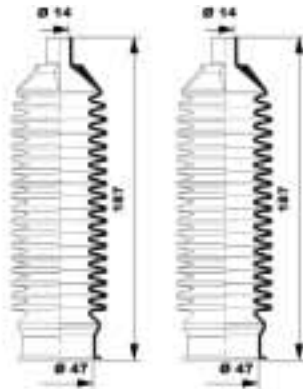

K150174

K150175

K150260

K150264

**MOOG****...FORD**

Transit Bus (FD_Y, FB_Y, FS_Y, FZ_Y, FC_Y)	01/2000 -	K150088 K150174 K150175	✓ 2.0TDCi (92kW), 2.0Di (63kW) ✓ 2.0Di (55 & 74kW) ✗ 2.0Di, 2.0TDCi
Transit Bus (T_ _)	11/1985 - 09/1992	K150032	
Transit Connect	09/2002 -	K150264	
Transit Flatbed / Chassis (E_ _)	09/1991 - 08/1994	K150032	
	08/1994 - 07/2000	K150109	
Transit Flatbed / Chassis (FM_Y, FN_Y)	01/2000 -	K150088 K150174 K150175	✓ 2.0TDCi (92kW), 2.0Di (63kW) ✓ 2.0Di (55 & 74kW) ✗ 2.0Di, 2.0TDCi
Transit Flatbed / Chassis (T_ _)	11/1985 - 09/1992	K150032	