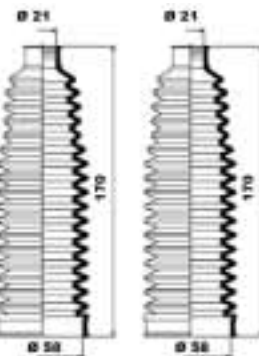

K150127

K150128

K150130

**MOOG****...PEUGEOT**

504	07/1968 - 07/1986	K150005 K150011	→Ch. 3.663.934, ✓ 1.6, 1.8, 2.1D Ch. 3.663.935→, ✓ 1.6, 1.8, 2.1D
504 Break	04/1971 - 07/1986	K150005 K150011	→Ch. 3.663.934, ✓ 1.6, 1.8, 2.1D Ch. 3.663.935→, ✓ 1.6, 1.8, 2.1D
505 (551A)	05/1979 - 12/1993	K150005 K150011	✓ MS →Ch. 332932 ✓ MS Ch. 332933→
505 Break (551D)	04/1982 - 12/1993	K150005 K150011	✓ MS →Ch. 332932 ✓ MS Ch. 332933→
604	08/1977 - 07/1987	K150005	
604 (561A_)	08/1977 - 07/1987	K150005	
605 (6B)	06/1989 - 09/1999	K150043 K150101	→ 06/94 07/94 →
607 (9D)	02/2000 -	K150225	
806 (221)	06/1994 - 08/2002	K150087	
807 (E)	06/2002 -	K150227	
Boxer Box (230L)	03/1994 - 04/2002	K150118 K150119	MS PS
Boxer Box (244)	04/2002 -	K150118 K150119	MS PS
Boxer Bus (230P)	03/1994 - 04/2002	K150118 K150119	MS PS
Boxer Bus (244, Z_)	04/2002 -	K150118 K150119	MS PS
Boxer Flatbed / Chassis (244)	04/2002 -	K150118 K150119	MS PS
Boxer Flatbed / Chassis	03/1994 - 04/2002	K150118 K150119	MS PS
Expert (224)	12/1995 -	K150087	
Expert Box (222)	07/1995 -	K150087	
Expert Flatbed / Chassis (223)	12/1995 -	K150087	
J5 Box (280L)	09/1981 - 09/1990	K150060	
J5 Box (290L)	09/1990 - 03/1994	K150060	
J5 Bus (280P)	09/1981 - 09/1990	K150060	
J5 Bus (290P)	09/1990 - 03/1994	K150060	
J5 Flatbed / Chassis (280L)	09/1981 - 09/1990	K150060	
J5 Flatbed / Chassis (290L)	09/1990 - 03/1994	K150060	
Partner Box (5)	06/1996 -	K150009	PS, HDi
Partner Combispace (5F)	06/1996 -	K150124	MS