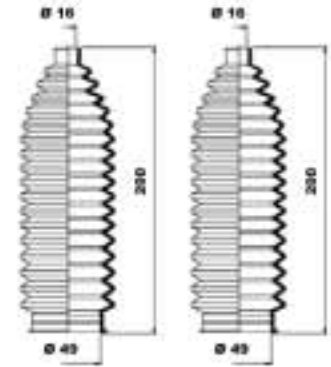

K150127

K150128

K150130

**MOOG****...PEUGEOT**

504	07/1968 - 07/1986	K150005 K150011	→Ch. 3.663.934, ✓ 1.6, 1.8, 2.1D Ch. 3.663.935→, ✓ 1.6, 1.8, 2.1D
504 Break	04/1971 - 07/1986	K150005 K150011	→Ch. 3.663.934, ✓ 1.6, 1.8, 2.1D Ch. 3.663.935→, ✓ 1.6, 1.8, 2.1D
505 (551A)	05/1979 - 12/1993	K150005 K150011	✓ MS →Ch. 332932 ✓ MS Ch. 332933→
505 Break (551D)	04/1982 - 12/1993	K150005 K150011	✓ MS →Ch. 332932 ✓ MS Ch. 332933→
604	08/1977 - 07/1987	K150005	
604 (561A_)	08/1977 - 07/1987	K150005	
605 (6B)	06/1989 - 09/1999	K150043 K150101	→ 06/94 07/94 →
607 (9D)	02/2000 -	K150225	
806 (221)	06/1994 - 08/2002	K150087	
807 (E)	06/2002 -	K150227	
Boxer Box (230L)	03/1994 - 04/2002	K150118 K150119	MS PS
Boxer Box (244)	04/2002 -	K150118 K150119	MS PS
Boxer Bus (230P)	03/1994 - 04/2002	K150118 K150119	MS PS
Boxer Bus (244, Z_)	04/2002 -	K150118 K150119	MS PS
Boxer Flatbed / Chassis (244)	04/2002 -	K150118 K150119	MS PS
Boxer Flatbed / Chassis	03/1994 - 04/2002	K150118 K150119	MS PS
Expert (224)	12/1995 -	K150087	
Expert Box (222)	07/1995 -	K150087	
Expert Flatbed / Chassis (223)	12/1995 -	K150087	
J5 Box (280L)	09/1981 - 09/1990	K150060	
J5 Box (290L)	09/1990 - 03/1994	K150060	
J5 Bus (280P)	09/1981 - 09/1990	K150060	
J5 Bus (290P)	09/1990 - 03/1994	K150060	
J5 Flatbed / Chassis (280L)	09/1981 - 09/1990	K150060	
J5 Flatbed / Chassis (290L)	09/1990 - 03/1994	K150060	
Partner Box (5)	06/1996 -	K150009	PS, HDi
Partner Combispace (5F)	06/1996 -	K150124	MS