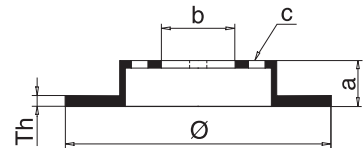

**NK
Ref. No.**

				ø	Th.	Min Th.	a	b	c
202552	SEAT	ALHAMBRA (7V8, 7V9)	R	294.0	13.5	11.5	41.0	68.0	5
	VOLKSWAGEN	TRANSPORTER IV Chassis (70XD)/SHARAN (7M8, 7M9, 7M6)/ TRANSPORTER IV Bus (70XB, 70XC, 7DB, 7DW)/ TRANSPORTER IV Box (70XA)	R	294.0	13.5	11.5	41.0	68.0	5
202553(V)	FORD	ESCORT VI (GAL)/ESCORT VII (GAL, AAL, ABL)/ SIERRA Hatchback (GBC, GBG)	F	278.0	24.0	22.2	35.5	63.5	4
202554(V)	FORD	TRANSIT Bus (FD_, FB_, FS_, FZ_, FC_)/ TRANSIT Chassis (FM_, FN_) /TRANSIT Box (FA_)	F	276.0	24.5	22.0	43.0	82.0	5
202555(V)	FORD	TRANSIT CONNECT (P65_, P70_, P80_) /TOURNEO CONNECT/ GALAXY (WGR)	F	278.0	24.0	22.0	44.4	63.0	5
202558	FORD	C-MAX/FOCUS C-MAX/FOCUS II (DA_) /FOCUS II Cabriolet/ FOCUS II Saloon (DA_) /FOCUS II Turnier (DAW_) /FOCUS Kombi (DNW)/ FOCUS Saloon (DFW)	R	265.0	11.0	9.0	40.8	63.5	5
202564	FORD	TOURNEO CONNECT /TRANSIT CONNECT (P65_, P70_, P80_)	R	278.0	11.0	9.6	54.5	63.5	5
202565(V)	FORD USA	EXPLORER (U2)	F	286.0	26.0	24.5	66.7	71.8	5
202566(V)	FORD	FOCUS (DAW, DBW)	F	324.0	28.0	26.0	53.2	63.4	4
202567(V)	FORD	FOCUS (DAW, DBW) /FOCUS Kombi (DNW)	F	300.0	24.0	22.2	45.0	62.7	4
202570(V)	FORD	S-MAX	F	316.0	28.0	26.0	52.3	63.4	5
	LAND ROVER	FREELANDER 2 (FA_)	F	316.0	28.0	26.0	52.3	63.4	5
	VOLVO	V70 III Kombi /V70 II Kombi (P80_) /XC70 II /S80 II	F	316.0	28.0	26.0	52.3	63.4	5
202571	FORD	FOCUS II (DA_) /GALAXY /KUGA /MONDEO IV /MONDEO IV Saloon/ MONDEO IV Turnier /S-MAX	R	302.0	11.0	9.0	51.0	63.4	5
202572	FORD USA	EXPLORER (U2)	R	285.0	12.0	11.0	58.6	71.0	5
202573(V)	FORD	MONDEO IV /GALAXY /MONDEO IV Saloon /S-MAX /MONDEO IV Turnier	F	300.0	28.0	26.0	52.3	63.4	5
	VOLVO	S80 II /XC70 II /V70 II Kombi (P80_) /V70 III Kombi	F	300.0	28.0	26.0	52.3	63.4	5
202574	FORD	FOCUS Kombi (DNW) /FOCUS (DAW, DBW)	R	280.0	10.2	8.9	32.9	63.6	4
202575(V)	FORD	TRANSIT Bus /TRANSIT Box /TRANSIT Chassis /TRANSIT TOURNEO	F	280.0	28.0	25.0	54.4	93.0	5
202576(V)	FORD	TRANSIT Chassis /TRANSIT Box /TRANSIT Bus	F	300.0	28.0	25.0	54.4	93.0	5
202577	FORD	TRANSIT Bus /TRANSIT Box /TRANSIT Chassis/ TRANSIT Chassis (FM_, FN_)	R	280.0	16.0	15.0	16.6	107.5	5
202579	FORD	TRANSIT Bus /TRANSIT Box /TRANSIT TOURNEO /TRANSIT Chassis	R	280.0	16.0	13.0	74.7	96.0	5
202580(V)	FORD	FIESTA VI	F	257.8	23.0	21.0	44.0	63.5	4
202605(V)	HONDA	CIVIC IV Hatchback (EG) /CIVIC III Hatchback (EC, ED, EE) / CIVIC III Saloon (ED) /INSIGHT (ZE)	F	231.0	17.0	15.0	44.2	61.0	4
	ROVER	200 (XH)	F	231.0	17.0	15.0	44.2	61.0	4
202607(V)	HONDA	ACCORD III Aerodeck (CA5) /ACCORD II (AC, AD) / ACCORD II Hatchback (AC, AD) /ACCORD III (CA4, CA5) /PRELUDE III (BA)	F	242.0	19.0	17.0	49.5	61.0	4
202608(V)	HONDA	ACCORD III Aerodeck (CA5) /PRELUDE III (BA) /ACCORD III (CA4, CA5)	F	262.0	21.0	19.0	51.0	64.1	4
202612(V)	HONDA	INTEGRA (DA_) /CIVIC II Shuttle (EE) /CIVIC III Hatchback (EC, ED, EE) / CRX II (ED, EE) /CIVIC III Saloon (ED)	F	242.0	19.0	17.0	44.0	61.0	4
202613	HONDA	CONCERTO Saloon (HWW) /ACCORD III (CA4, CA5) / ACCORD III Aerodeck (CA5) /CIVIC III Hatchback (EC, ED, EE) / CIVIC III Saloon (ED) /CIVIC IV Fastback (MA, MB) /CIVIC V Aerodeck (MC) / CIVIC V Fastback (MB) /PRELUDE III (BA) /CIVIC V Hatchback (EJ9, EK1/3/4)	R	239.0	10.0	8.0	48.4	61.0	4
	LOTUS	ELISE	R	239.0	10.0	8.0	48.4	61.0	4
	MG	MG ZS Hatchback /EXPRESS /MG ZS /MG ZR	R	239.0	10.0	8.0	48.4	61.0	4
	ROVER	200 Coupe (XW) /COUPE /400 Tourer (XW) /200 (RF) /CABRIOLET (XW) / 45 (RT) /CITYROVER /400 Hatchback (RT) /400 (XW) /400 (RT) /25 (RF) / 200 Hatchback (XW) /45 Saloon (RT)	R	239.0	10.0	8.0	48.4	61.0	4
202614(V)	HONDA	CIVIC V (EJ9, EK3/4) /CIVIC IV Fastback (MA, MB) / CIVIC IV Hatchback (EG) /CIVIC IV Coupe (EJ) /CIVIC IV (EG, EH) / CIVIC V Hatchback (EJ9, EK1/3/4) /CIVIC VI /CIVIC V Fastback (MB) / CIVIC VI Hatchback (EU_, EP_) /JAZZ /INSIGHT /CRX III (EH, EG) / CIVIC V Aerodeck (MC)	F	261.5	21.0	19.0	44.7	64.1	4
	LOTUS	ELISE	F	261.5	21.0	19.0	44.7	64.1	4
	MG	MG ZR /MG ZS Hatchback /EXPRESS /MG ZS	F	261.5	21.0	19.0	44.7	64.1	4
	ROVER	200 Coupe (XW) /200 (RF) /45 (RT) /25 (RF) /400 (RT) /400 Hatchback (RT) / 400 Tourer (XW) /45 Saloon (RT) /CABRIOLET (XW) /CITYROVER / STREETWISE /COUPE	F	261.5	21.0	19.0	44.7	64.1	4
202615(V)	HONDA	CIVIC IV (EG, EH) /CIVIC IV Fastback (MA, MB) /CIVIC IV Coupe (EJ) / CIVIC V (EJ9, EK3/4) /CIVIC V Coupe (EJ6, EJ8) / CIVIC V Hatchback (EJ9, EK1/3/4) /CIVIC IV Hatchback (EG)	F	240.0	21.0	19.0	44.7	61.0	4
202616(V)	HONDA	ACCORD VII (CG) /ACCORD VII Hatchback (CH) /PRELUDE IV (BB) / PRELUDE V (BB)	F	260.0	23.0	21.0	47.2	64.2	4
202618(V)	HONDA	ACCORD IV Aerodeck (CB8) /ACCORD V Aerodeck (CE) / ACCORD VII Coupe (CG) /ACCORD V Coupe (CD7, CD9)	F	282.0	25.0	23.0	35.0	92.0	4
202619	HONDA	PRELUDE IV (BB)	R	260.0	10.0	8.0	43.0	64.0	4
202620(V)	HONDA	PRELUDE IV (BB) /CIVIC V Aerodeck (MC)	F	282.0	23.0	21.0	48.0	64.0	4
202621	HONDA	CIVIC IV Hatchback (EG) /CIVIC V (EJ9, EK3/4) /CIVIC V Coupe (EJ6, EJ8) /