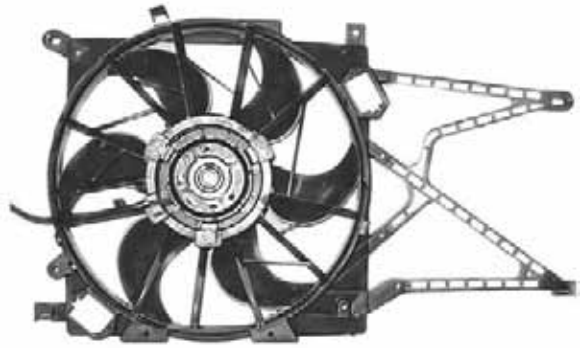

TYC 825-1017

Cooling Fan details		Connector details	
Blade diameter:	390 mm	Connector:	
Function:	PULL FAN		
OE:	1341346	Speed Control:	NO
	1314404	Extra Remark:	1-SPEED

Fitment

OPEL Zafira A (F75) 03/1999 - 06/2005
OPEL Astra G (F35/F48/F69/F70) 02/1998 - 01/2005