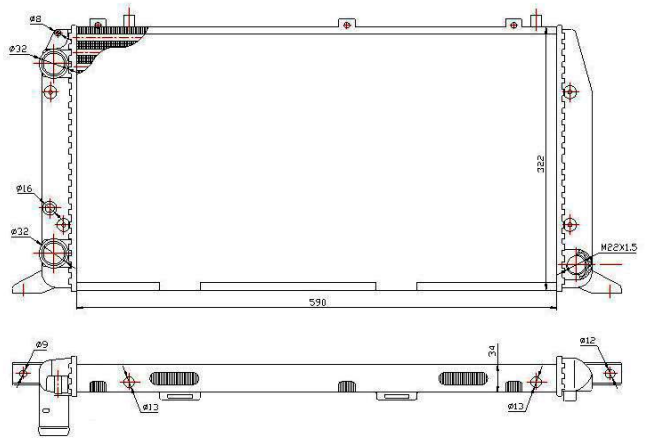

TYC 702-0035

Inlet 32 mm
Outlet 32 mm
Core 590x322x34
OE 893121253A
AUDI Coupe (89/8B) 10/1988 - 12/1996
AUDI Cabriolet (8G7/B4) 05/1991 - 08/2000
AUDI 80 (8C/B4) 09/1991 - 01/1996
AUDI 80 (89/8A/B3) 06/1986 - 10/1991