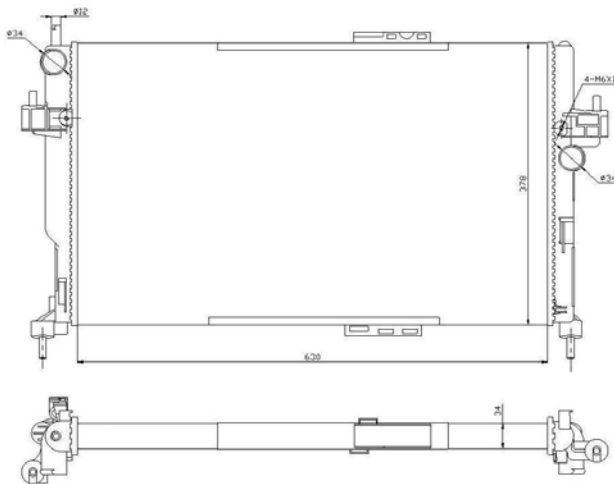

TYC 725-0034-R

Inlet 34 mm
Outlet 34 mm
Core 630x378x34
OE 1300233 OPEL Corsa C (F08/F68) 09/2000 - 06/2006
9196694 OPEL Combo 09/2000