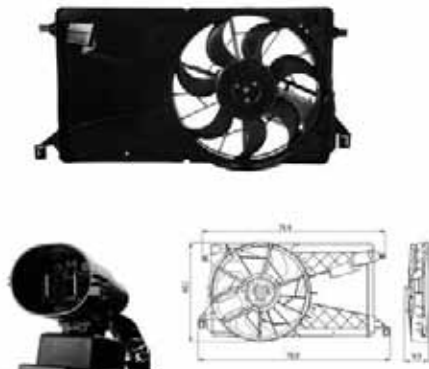

Cooling Fan details		Connector details	
Blade diameter:	390 mm	Connector:	ROUND PLUG
Function:	PULL FAN		2-PINS
OE:	Z60215025G	Speed Control:	ELECTRONIC MODULE
		Extra Remark:	MULTI

Fitment

MAZDA 3 (BK12/BK14) 10/2003

TYC 821-0001