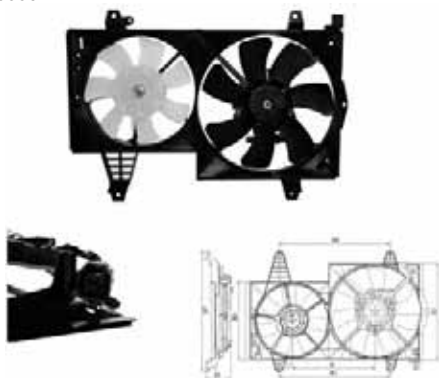

Cooling Fan details

Blade diameter: 280 mm + 350 mm
Function: PULL FAN
OE: 308220359
33457441
33457458

Connector details

Connector: 2X OVAL PLUG
3-PINS + 2-PINS
Speed Control: RESISTOR
Extra Remark: 1-SPEED

Fitment

VOLVO S40/V40 (VS/VW) 07/1995 - 01/2004

TYC 838-0007