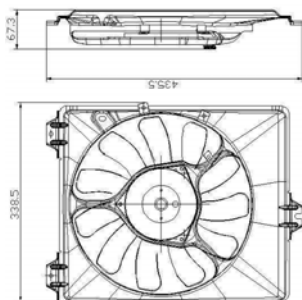

TYC 809-0017

Cooling Fan details

Blade diameter:
Function: PULL FAN
OE 71746876
71746875
71746874

Connector details

Connector: 2-PINS
Speed Control: 1-SPEED
Extra remark:

Fitment:

SUZUKI SX4 (GY) 06/2006
FIAT Sedici 06/2006

TYC 809-0018