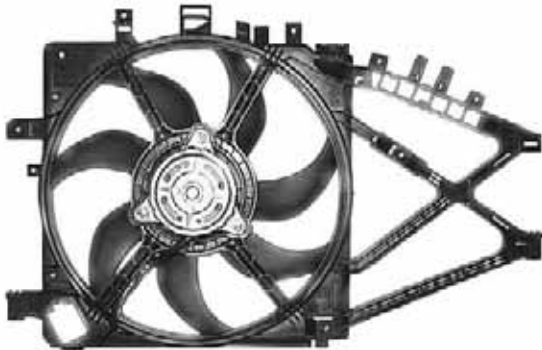

TYC 825-1020

Cooling Fan details		Connector details	
Blade diameter:	390 mm	Connector:	
Function:	PULL FAN		
OE:	1341334	Speed Control:	NO
	1314447	Extra Remark:	1-SPEED

Fitment

OPEL Combo 10/2000
OPEL Corsa C (F08/F68) 09/2000 - 06/2006