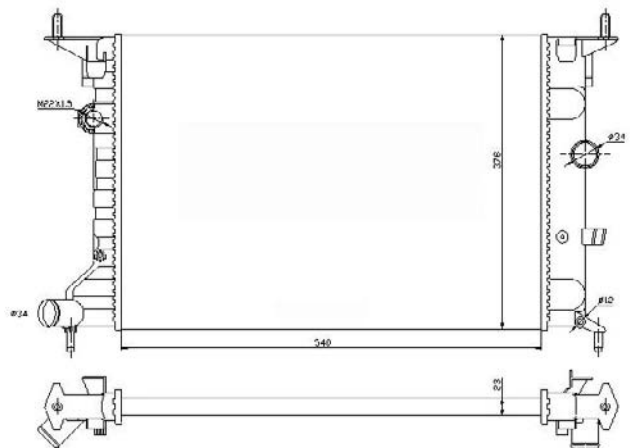

TYC 725-0026-R

Inlet: 34
Outlet: 34
Core: 540x378x23
OE: 90528302

OPEL VECTRA B (31/36/38) 09/1995 - 07/2003