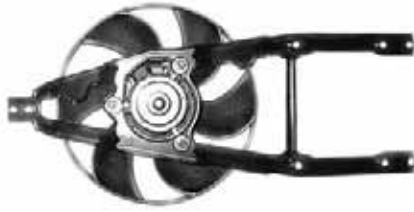

TYC 809-1021

Cooling Fan details
Blade diameter: 260 mm
Function: PUSH FAN
OE: 7704319

Connector details
Connector: OVAL PLUG
2-PINS
Speed Control: NO
Extra Remark: 1-SPEED

Fitment

FIAT Seicento (187) 01/1999 - 12/2005
FIAT Seicento (187) 01/1998 - 12/2005
FIAT Cinquecento (170) 07/1991 - 07/1999

TYC 809-1022