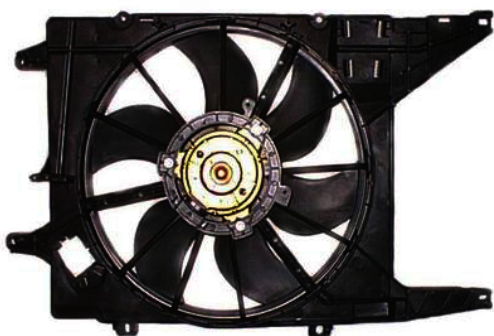

Cooling Fan details

Blade diameter: 380 mm
Function: PULL FAN, 320W
OE 8200765566

Connector details

Connector: OVAL PLUG
2-PINS
Speed Control: 1-SPEED
Extra remark: Replaces 828-1006

Fitment:

DACIA Sandero 06/2008
DACIA Logan 09/2004

TYC 828-1005