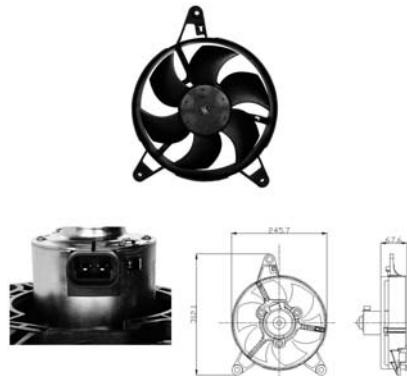

Cooling Fan details		Connector details	
Blade diameter:	245 mm	Connector:	OVAL PLUG
Function:	PULL FAN		2-PINS
OE:	7766212	Speed Control:	NO
		Extra Remark:	1-SPEED

Fitment

FIAT Panda (141A) 03/1980 - 07/2004