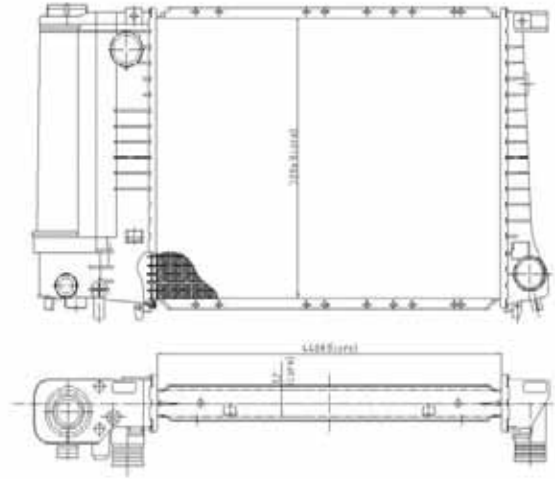

TYC 703-0003

Inlet: 40
Outlet: 40
Core: 440x328x32
OE: 17111719302
17111723537

BMW 3 SERIES 03/1992 - 04/1999
BMW 3 SERIES 12/1990 - 08/2000
BMW 5 SERIES 12/1987 - 01/1997
BMW 3 SERIES 12/1985 - 10/1993
BMW 3 SERIES 09/1982 - 10/1994