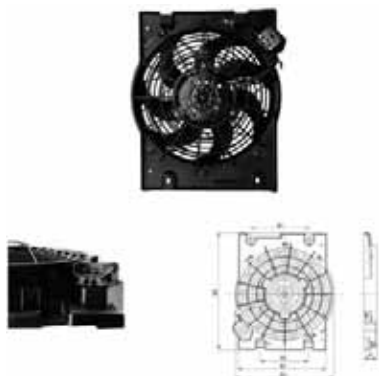

Cooling Fan details		Connector details	
Blade diameter:	360 mm	Connector:	OVAL PLUG 3-PINS
Function:	PUSH FAN	Speed Control:	RESISTOR
OE:	24431827 90570741	Extra Remark:	

Fitment
OPEL Zafira A (F75) 03/1999 - 06/2005 OPEL Astra G (F35/F48/F69/F70) 02/1998 - 01/2005

TYC 825-0015