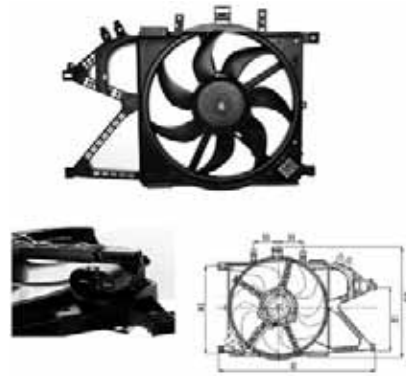

Cooling Fan details		Connector details	
Blade diameter:	385 mm	Connector:	OVAL PLUG
Function:	PULL FAN		4-PINS
OE:	24421234	Speed Control:	RESISTOR
	24445184	Extra Remark:	1-SPEED

Fitment

OPEL Corsa C (F08/F68) 09/2000 - 06/2006

TYC 825-0008