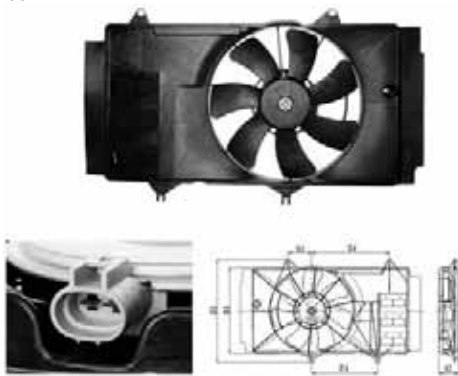

**Fitment**

TOYOTA Corolla (E12) 11/2001 - 02/2007

TYC 836-0014

Cooling Fan details		Connector details	
Blade diameter:	345 mm	Connector:	OVAL PLUG
Function:	PULL FAN		2 PINS
OE:	16711-0N011	Speed Control:	NO
	16363-0H030	Extra Remark:	1-SPEED
	16361-0N010		