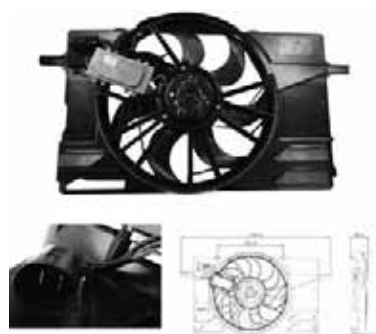

Cooling Fan details

Blade diameter: 420 mm
Function: PULL FAN
OE: 31261988

Connector details

Connector: OVAL PLUG
3-PINS
Speed Control: ELECTRONIC MODULE
Extra Remark: 2-SPEED

Fitment

VOLVO C30 10/2006
VOLVO C70 II Convertible 03/2006
VOLVO S40/V50 (MS/MW) 01/2004