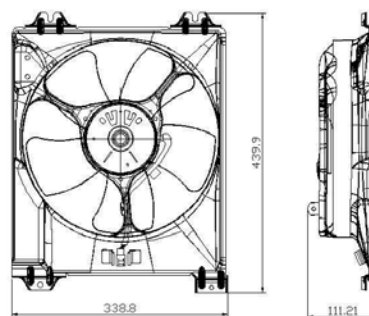

Fitment (most important models):

PEUGEOT RCZ 03/2010
PEUGEOT Partner 04/2008
PEUGEOT 308 (4A/4C) 09/2007
PEUGEOT 307 (3A/3C/3E/3H) 08/2000 - 08/2007
CITROEN C4 Picasso (UD) 02/2007

TYC 809-0016