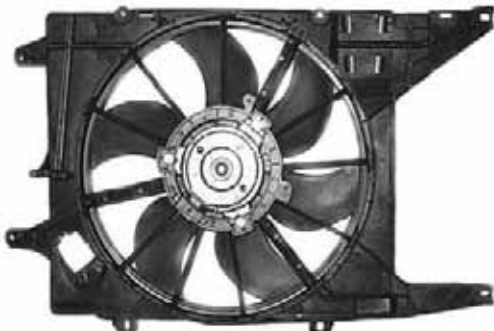

TYC 828-1006

Cooling Fan details		Connector details	
Blade diameter:	380 mm	Connector:	OVAL PLUG
Function:	PULL FAN		2-PINS
OE:	8200765566	Speed Control:	NO
		Extra Remark:	1-SPEED

Fitment

RENAULT Logan 09/2004
DACIA Sandero 06/2007
DACIA Logan 09/2004