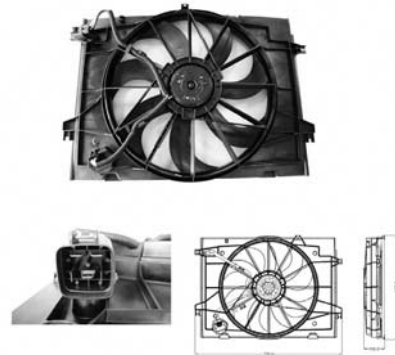

Cooling Fan details		Connector details	
Blade diameter:	470 mm	Connector:	SQUARE PLUG
Function:	PULL FAN		3-PINS
OE:	253801F251	Speed Control:	RESISTOR
		Extra Remark:	2-SPEED

Fitment

KIA Sportage (JE) 09/2004 - 07/2010
HYUNDAI Tucson (JM) 09/2004 - 07/2010

TYC 817-1001