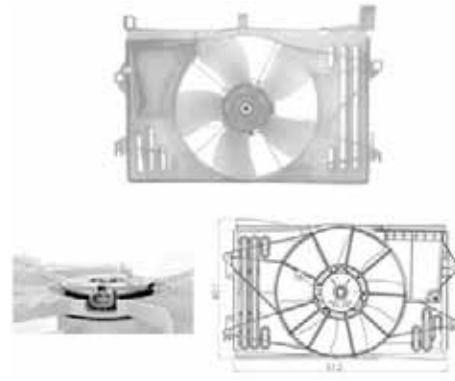

Cooling Fan details		Connector details	
Blade diameter:	360 mm	Connector:	OVAL PLUG
Function:	PULL FAN		2 PINS
OE:	16711-0D060	Speed Control:	NO
	16363-23020	Extra Remark:	1-SPEED
	16361-0D070		

Fitment

TOYOTA Corolla (E12) 11/2001 - 02/2007

TYC 836-0014