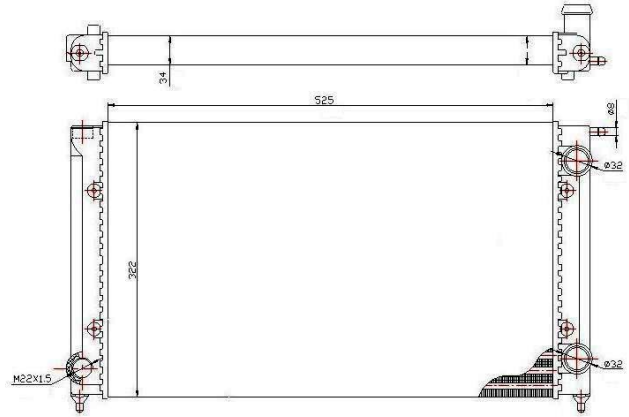

TYC 737-0058

Inlet 32 mm
Outlet 32 mm
Core 525x322x34
OE 321121253AL VOLKSWAGEN Scirocco (53B) 08/1980 - 07/1992
321121253K VOLKSWAGEN Jetta II (19E/1G2) 01/1984 - 12/1992
321121253BN VOLKSWAGEN Jetta I (16) 08/1978 - 02/1984
1L0121253B VOLKSWAGEN Golf II (19E/1G1) 08/1983 - 12/1992
1L0121253L VOLKSWAGEN Golf I (17) 04/1974 - 12/1985