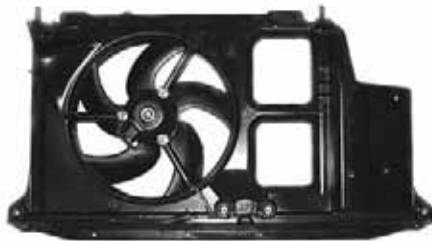

TYC 826-1016

Cooling Fan details		Connector details	
Blade diameter:	340 mm	Connector:	
Function:		Speed Control:	NO
OE:	125383	Extra Remark:	1-SPEED
	7104G7		
	125479		

Fitment

PEUGEOT 206+ (T3E) 01/2009
PEUGEOT 206 CC (2D) 09/2000
PEUGEOT 206 (2A/2C/2E/2K) 08/1998