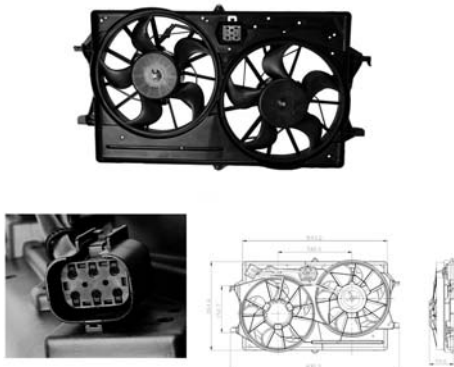

Cooling Fan details		Connector details	
Blade diameter:	300 mm + 300 mm	Connector:	OVAL PLUG
Function:	PULL FAN		6-PINS
OE:	1075130	Speed Control:	RESISTOR
		Extra Remark:	2-SPEED

Fitment

FORD Focus II (DA/DAW) 11/2004
FORD Focus I (DAW/DBW/DNW) 10/1998 - 11/2004

TYC 810-0017