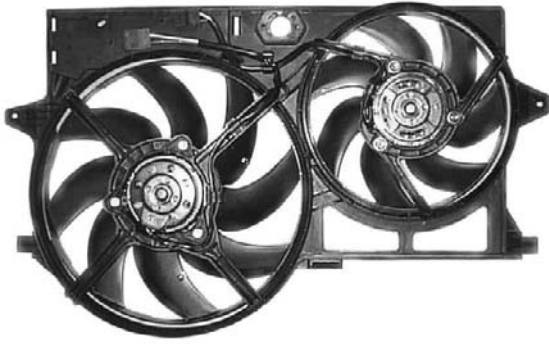

TYC 826-1009

Cooling Fan details		Connector details	
Blade diameter:	383 mm + 292 mm	Connector:	
Function:	PULL FAN	Speed Control:	NO
OE:	125469	Extra Remark:	1-SPEED
	1308J1		
	125341		
	1474411080		

Fitment

PEUGEOT Expert (222/223/224) 07/1995 - 12/2006
LANCIA ZETA (220) 05/1995 - 09/2002
FIAT Scudo (220) 02/1996 - 12/2006
CITROËN Jumpy (U6U) 10/1995 - 12/2006