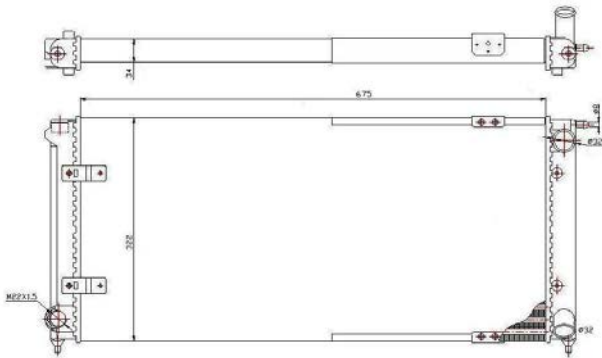

TYC 737-0059

Inlet 32 mm
Outlet 32 mm
Core 675x322x34
OE 191121251C VOLKSWAGEN Jetta II (19E/1G2) 01/1984 - 12/1992
191121251F VOLKSWAGEN Jetta II (19E/1G2) 01/1984 - 12/1992
191121253B VOLKSWAGEN Golf II (19E/1G1) 08/1983 - 12/1992
191121253J VOLKSWAGEN Golf II (19E/1G1) 08/1983 - 12/1992