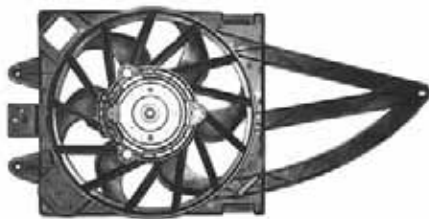

Cooling Fan details

Blade diameter: 315 mm
Function: PULL FAN
OE: 46799413

Connector details

Connector: OVAL PLUG
2-PINS
Speed Control: NO
Extra Remark: 1-SPEED

Fitment

FIAT Panda (169) 09/2003

TYC 809-1018