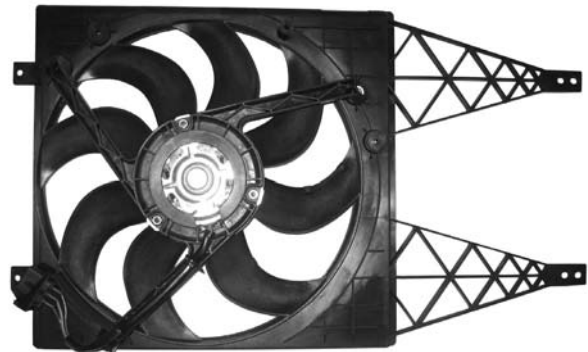

Cooling Fan details

Blade diameter: 390 mm
Function: PULL FAN
OE: 6Q0959455N
6Q0121207N

Connector details

Connector: FLAT PLUG
3-PINS
Speed Control: RESISTOR
Extra Remark: 2-SPEED

Fitment

VOLKSWAGEN Fox (5Z1) 04/2005
VOLKSWAGEN Polo (9N) 10/2001 - 06/2009
SKODA Fabia (6Y2/6Y3/6Y5) 08/1999 - 02/2008
SEAT Cordoba (6L2) 09/2002 - 07/2009
SEAT Ibiza IV (6L1) 02/2002 - 07/2009