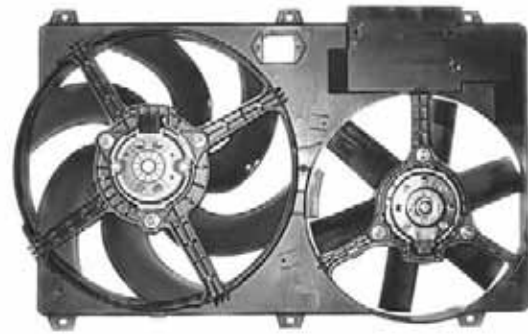

Cooling Fan details

Blade diameter: 385 mm + 305 mm
Function: PULL FAN
OE: 1323254080
1305196080

Connector details

Connector: OVAL PLUG
2-PINS
Speed Control: NO
Extra Remark: 1-SPEED

Fitment

FIAT Ducato (244) 04/2002 - 06/2006

TYC 809-1016