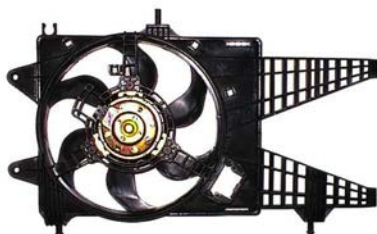

Fitment:

OPEL Corsa D 07/2006
FIAT Punto Evo 10/2009
FIAT Grande Punto (199) 10/2005

TYC 809-1015

Cooling Fan details

Blade diameter: 315 mm
Function: PULL FAN, 160W
OE 51708004

Connector details

Connector: OVAL PLUG
2-PINS
Speed Control: 1-SPEED
Extra remark:

Fitment:

LANCIA Ypsilon (843) 10/2003
LANCIA Musa (350) 10/2004
FIAT Punto (188) 09/1999
FIAT Idea 12/2003 - 07/2007

TYC 809-1017