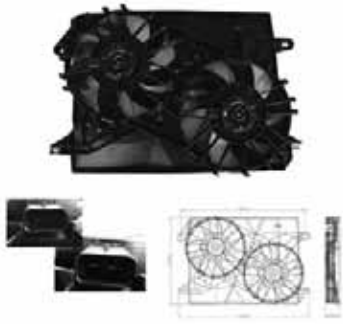

TYC 804-0001

Cooling Fan details		Connector details	
Blade diameter:	330 mm + 330 mm	Connector:	
Function:		Speed Control:	NO
OE:	5174358AA	Extra Remark:	1-SPEED

Fitment
CHRYSLER 300 C 09/2004

TYC 804-0002