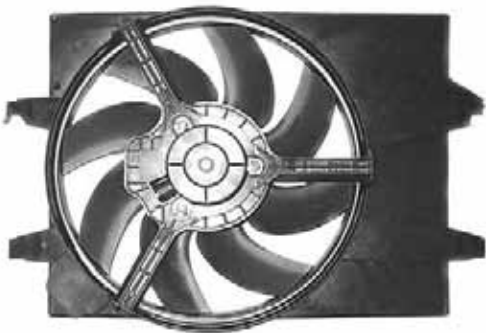

Cooling Fan details		Connector details	
Blade diameter:	360 mm	Connector:	ROUND PLUG
Function:	PULL FAN		2-PINS
OE:	1141509	Speed Control:	NO
		Extra Remark:	1-SPEED

Fitment
MAZDA 2 (DY) 01/2003 - 10/2007
FORD Fusion (JU) 08/2002

TYC 812-0001