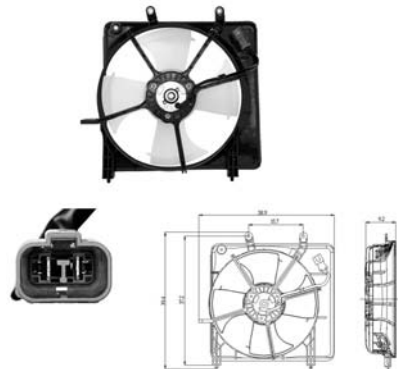

Cooling Fan details		Connector details	
Blade diameter:	300 mm	Connector:	SQUARE PLUG
Function:	PULL FAN		2-PINS
OE:	19015-PWA-J51	Speed Control:	NO
	19030-PWA-J51	Extra Remark:	1-SPEED
	19020-PME-T01		

Fitment
HONDA Jazz (GD) 03/2002

TYC 813-1002