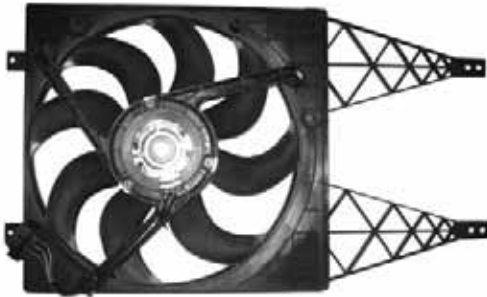

Cooling Fan details

Blade diameter: 390 mm
Function: PULL FAN
OE: 6Q0959455AE
6Q0121207L

Connector details

Connector: FLAT PLUG
3-PINS
Speed Control: BUILT IN MOTOR
Extra Remark: 2-SPEED

Fitment

VOLKSWAGEN Fox (5Z1) 04/2005
VOLKSWAGEN Polo (9N) 10/2001 - 06/2009
SKODA Fabia 12/2006
SKODA Roomster (5J) 05/2006
SKODA Fabia (6Y2/6Y3/6Y5) 08/1999 - 02/2008

TYC 837-1005