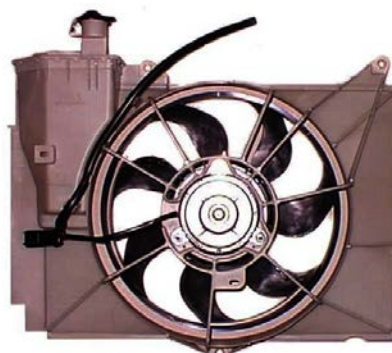

Fitment:

TOYOTA Aygo (B10) 07/2005
PEUGEOT 107 06/2005
CITROEN C1 (PM/PN) 06/2005

TYC 836-1006

Cooling Fan details

Blade diameter: 335 mm
Function: PULL FAN
OE 16711-21030
16363-23020
16361-21030

Connector details

Connector: OVAL PLUG
2-PINS
Speed Control: 1-SPEED
Extra remark:

Fitment:

TOYOTA Yaris verso (NC/LP2) 11/1999 - 10/2005
TOYOTA Yaris (CP10) 04/1999 - 10/2005