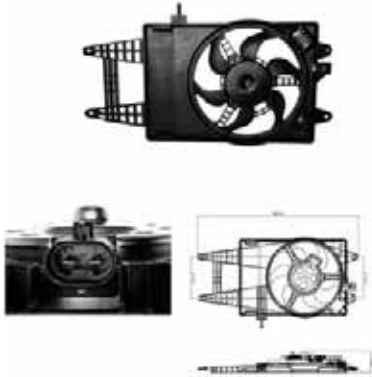

TYC 809-0006

Cooling Fan details		Connector details	
Blade diameter:	315 mm	Connector:	OVAL PLUG
Function:	PULL FAN		2-PINS
OE:	46745051	Speed Control:	NO
		Extra Remark:	1-SPEED

Fitment

FIAT Punto (188) 09/1999

TYC 809-0007