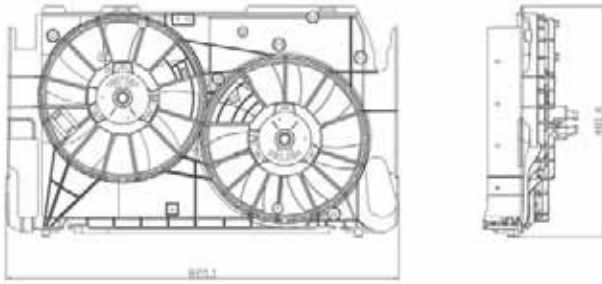

TYC 836-0016

Cooling Fan details		Connector details	
Blade diameter:	335 mm + 355 mm	Connector:	OVAL PLUG + OVAL PLUG
Function:			2-PINS + 2-PINS
OE:	16711-28320	Speed Control:	NO
	16363-28170	Extra Remark:	1-SPEED
	16361-28240		

Fitment

TOYOTA Rav4 III (ACA/ACE) 11/2005 - 03/2010

TYC 836-0017