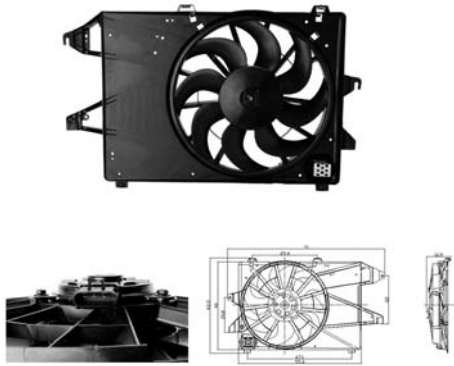

TYC 810-0004

Cooling Fan details		Connector details	
Blade diameter:	390 mm	Connector:	SQUARE PLUG + OVAL PLUG
Function:	PULL FAN		
OE:	1018228	Speed Control:	2-PINS + 3-PINS
		Extra Remark:	RESISTOR

Fitment

FORD Mondeo II (BAP/BNP/BFP) 09/1996 - 11/2000
FORD Mondeo I (GBP/BNP) 02/1993 - 08/1996

TYC 810-0006