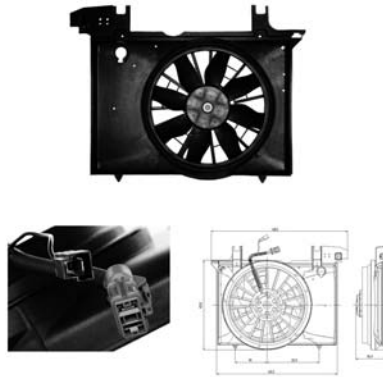

**Cooling Fan details**

Blade diameter: 450 mm  
Function: PULL FAN  
OE: 9497929  
9432710

**Connector details**

Connector: 2X SQUARE PLUG  
2-PINS + 1-PINS  
Speed Control: NO  
Extra Remark: 1-SPEED

**Fitment**