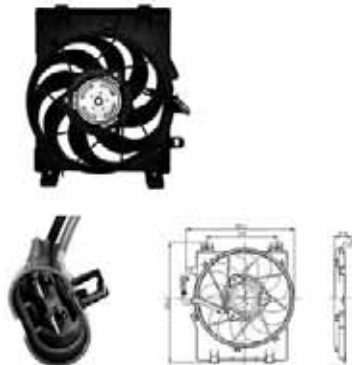

Cooling Fan details		Connector details	
Blade diameter:	310 mm	Connector:	OVAL PLUG
Function:	PUSH FAN		2-PINS
OE:	9158008	Speed Control:	NO
	13114008	Extra Remark:	1-SPEED

Fitment

OPEL Combo 10/2000
OPEL Corsa C (F08/F68) 09/2000 - 06/2006

TYC 825-0002