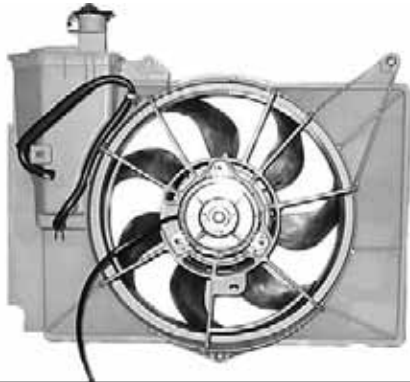

TYC 836-1007

Cooling Fan details		Connector details	
Blade diameter:	335 mm	Connector:	OVAL PLUG
Function:	PULL FAN		2-PINS
OE:	1671133010	Speed Control:	NO
	1636323020	Extra Remark:	1-SPEED
	1636121080		

Fitment

TOYOTA Yaris (CP10) 04/1999 - 10/2005
TOYOTA Yaris verso (NC/LP2) 04/1999 - 10/2005

TYC 837-0001