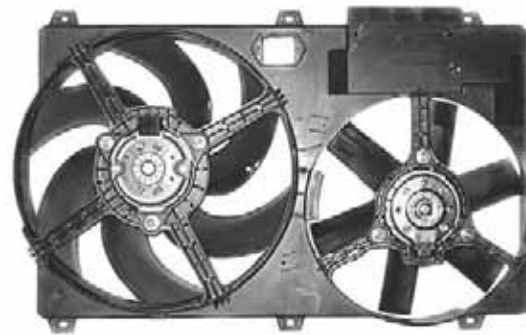

TYC 805-1010

Cooling Fan details	Connector details
Blade diameter: 385 mm + 305 mm Function: OE: 125338 1308H7	Connector: Speed Control: NO Extra Remark: 1-SPEED

Fitment

PEUGEOT Boxer (230) 03/1994 - 04/2002
FIAT Ducato (230) 04/1994 - 04/2002
CITROËN Jumper (230) 02/1994 - 04/2002