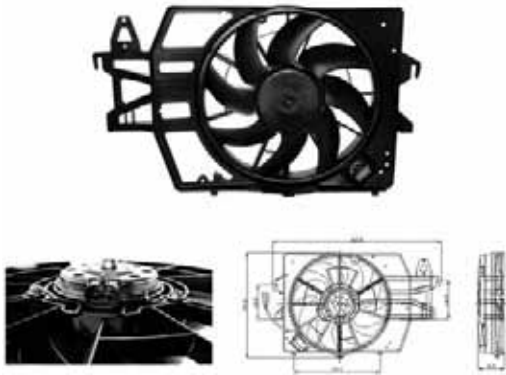

TYC 810-0038

Cooling Fan details		Connector details	
Blade diameter:	360 mm	Connector:	2X OVAL PLUG
Function:	PULL FAN		2-PINS + 2-PINS
OE:	1076684	Speed Control:	RESISTOR
		Extra Remark:	

Fitment
FORD Escort VII (GAL/AAL/ABL/ANL/AFL) 02/1995 - 08/2000

TYC 810-0040