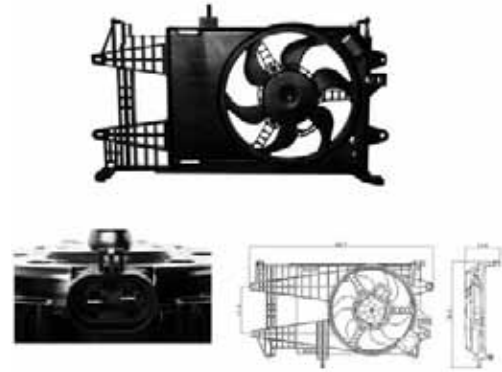

Cooling Fan details		Connector details	
Blade diameter:	315 mm	Connector:	OVAL PLUG
Function:	PULL FAN		2-PINS
OE:	51738360	Speed Control:	RESISTOR
		Extra Remark:	2-SPEED

Fitment
LANCIA Ypsilon 10/2003
FIAT Idea 12/2003
FIAT Punto (188) 09/1999

TYC 809-0004