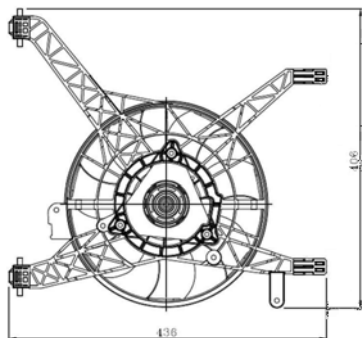

Fitment:

FIAT Cinquecento (170) 07/1991 - 07/1999

TYC 810-0041