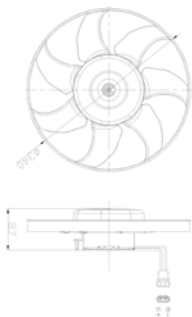

TYC 837-0025

Cooling Fan details

Blade diameter: 340 mm
Function: PULL FAN, 365W
OE 7D0959455M

Connector details

Connector: OVAL PLUG
2-PINS
Speed Control:
Extra remark:

Fitment:

VOLKSWAGEN Transporter T4 (70XA/70XB/70XC/70DB/70DW/70XD)
07/1990 - 03/2003

TYC 837-0026