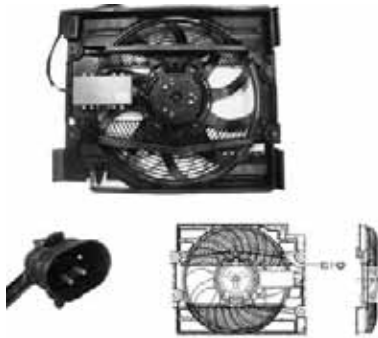

TYC 803-0006

Cooling Fan details		Connector details	
Blade diameter:	400 mm	Connector:	OVAL PLUG 4-PINS
Function:	PUSH FAN	Speed Control:	2 ELECTRONIC MODULE
OE:	64548380780	Extra Remark:	MULTI

Fitment

BMW 5 Series (E39) 11/1995 - 05/2004

TYC 803-0007

Cooling Fan details		Connector details	
Blade diameter:	420 mm	Connector:	SQUARE PLUG 3-PINS
Function:	PUSH FAN	Speed Control:	ELECTRONIC MODULE
OE:	64546928035 64546988913	Extra Remark:	MULTI

Fitment

BMW 3 Series (CPE/CONV) (E46) 04/1999 - 05/2006
BMW 3 Series (HB/SDN/WGN) (E46) 02/1998 - 02/2005

TYC 803-0008

Cooling Fan details		Connector details	
Blade diameter:	400 mm	Connector:	OVAL PLUG 3-PINS
Function:	PUSH FAN	Speed Control:	ELECTRONIC MODULE
OE:	64548380782 64546921946	Extra Remark:	MULTI

Fitment

BMW 5 Series (E39) 11/1995 - 05/2004

TYC 803-0009

Cooling Fan details		Connector details	
Blade diameter:	385 mm	Connector:	ROUND PLUG 3-PINS
Function:	PUSH FAN	Speed Control:	NO
OE:	64541385163 64508364093	Extra Remark:	1-SPEED

Fitment

BMW Z3 (E36) 10/1995 - 01/2003
BMW 3 Series (CPE/CONV) (E36) 03/1992 - 04/1999
BMW 3 Series (HB/SDN/WGN) (E36) 12/1990 - 08/2000

TYC 803-1001

Cooling Fan details		Connector details	
Blade diameter:	490 mm	Connector:	SQUARE PLUG 3-PINS
Function:	PULL FAN	Speed Control:	BRUSHLESS MOTOR
OE:	17427794232 17427788906	Extra Remark:	MULTI

Fitment

BMW X1 (E84) 10/2009
BMW 1 series (CPE/CONV) (E82/E88) 10/2007
BMW 3 series (CPE/CONV) (E92/E93) 06/2006
BMW 3 series (SDN/WGN) (E90/E91) 01/2005
BMW 1 Series (E81/E87) 09/2004

TYC 803-1002

Cooling Fan details		Connector details	
Blade diameter:	480 mm	Connector:	SQUARE PLUG 3-PINS
Function:	PULL FAN	Speed Control:	BRUSHLESS MOTOR
OE:	17427530650 17427563259	Extra Remark:	MULTI

Fitment