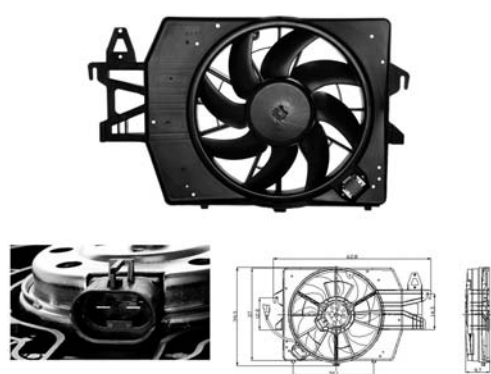

**Fitment**  
 FORD Fiesta IV (JA/JB) 08/1995 - 03/2002

TYC 810-0034

Cooling Fan details		Connector details	
Blade diameter:	360 mm	Connector:	2X OVAL PLUG 2-PINS + 2-PINS
Function:	PULL FAN	Speed Control:	RESISTOR
OE:	1076677	Extra Remark:	