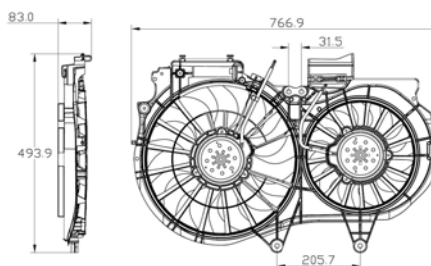

## TYC 802-0053

**Cooling Fan details**

Blade diameter: 280 mm + 400 mm  
Function: 300+330W  
OE 8E0959455B  
8E0121207F

**Connector details**

Connector: LOOSE TERMINALS  
4-PINS  
Speed Control: 1-SPEED + 1-SPEED  
Extra remark: