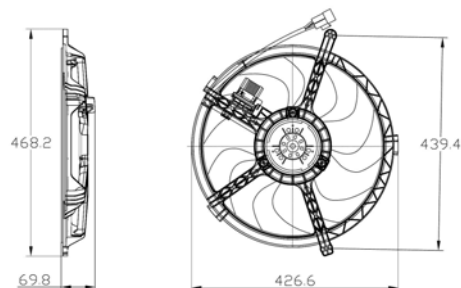

TYC 803-0010

Cooling Fan details

Blade diameter: 390 mm
Function: PULL FAN, 350W
OE 17422752632

Connector details

Connector: OVAL PLUG
3-PINS
Speed Control: 2-SPEED
Extra remark:

Fitment:

MINI Cooper / One / Convertible / Clubman (R55/56/57) 01/2006

TYC 803-0011

No picture
available

Cooling Fan details

Blade diameter:
Function: PULL FAN
OE 17117786009

Connector details

Connector: SQUARE PLUG
3-PINS
Speed Control: MULTISPEED
Extra remark:

Fitment:

BMW 3 Series (HB/SDN/WGN) (E46) 02/1998 - 02/2005
BMW 3 Series (CPE/CONV) (E46) 04/1999 - 05/2006