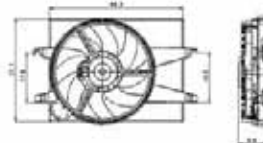

Cooling Fan details		Connector details	
Blade diameter:	360 mm	Connector:	OVAL PLUG
Function:	PULL FAN		2-PINS
OE:	1141507	Speed Control:	RESISTOR
		Extra Remark:	

Fitment
MAZDA 2 (DY) 01/2003 - 10/2007 FORD Fusion (JU) 08/2002 FORD Fiesta V (JH/JD) 11/2001 - 09/2008

TYC 810-0026