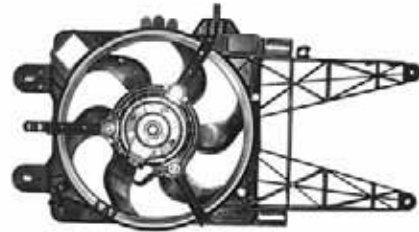

**Connector details**  
 Connector: OVAL PLUG  
 2-PINS  
 Speed Control: NO  
 Extra Remark: 1-SPEED

**Fitment**

FIAT Seicento (187) 01/1998 - 12/2005

TYC 809-1027

**Cooling Fan details**  
 Blade diameter: 315 mm  
 Function: PULL FAN  
 OE: 46524608