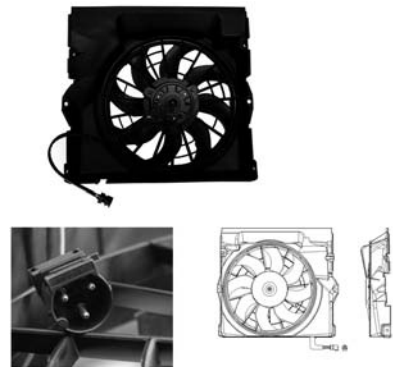

Fitment

BMW 5 Series (E39) 11/1995 - 05/2004

TYC 803-0009

Cooling Fan details		Connector details	
Blade diameter:	385 mm	Connector:	ROUND PLUG 3-PINS
Function:	PUSH FAN	Speed Control:	NO
OE:	64541385163 64508364093	Extra Remark:	1-SPEED

Fitment

BMW Z3 (E36) 10/1995 - 01/2003
BMW 3 Series (CPE/CONV) (E36) 03/1992 - 04/1999
BMW 3 Series (HB/SDN/WGN) (E36) 12/1990 - 08/2000

TYC 803-1001