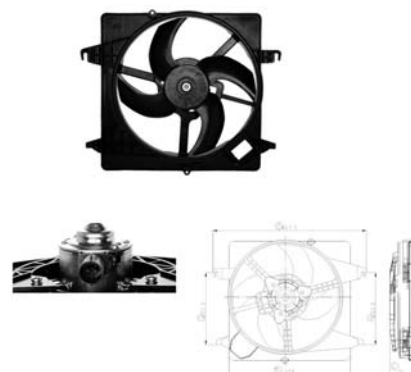

Cooling Fan details		Connector details	
Blade diameter:	320 mm	Connector:	ROUND PLUG
Function:	PULL FAN		2-PINS
OE:	1230809	Speed Control:	NO
		Extra Remark:	1-SPEED

Fitment

FORD Street Ka 05/2003 - 07/2005
FORD Ka (RB) 09/1996