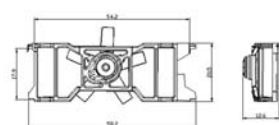

Cooling Fan details		Connector details	
Blade diameter:	280 mm	Connector:	ROUND PLUG
Function:	PULL FAN		2-PINS
OE:	1337582	Speed Control:	NO
		Extra Remark:	1-SPEED

Fitment
MAZDA 2 (DY) 01/2003 - 10/2007 FORD Fusion (JU) 08/2002 FORD Fiesta V (JH/JD) 11/2001 - 09/2008

TYC 810-0022