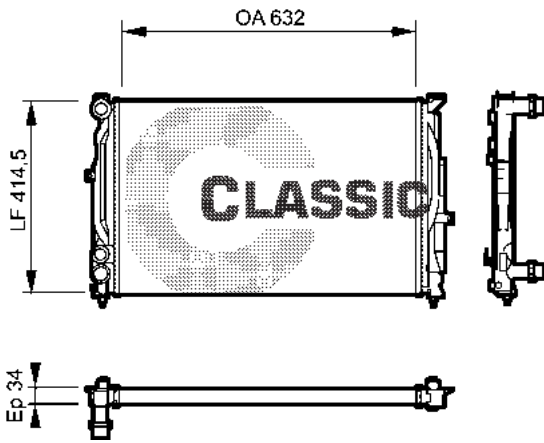

Plug 232361

ALM

AUDI	8D0121251P	630x414, 5x34	32mm OC
SKODA	8D0121251P		
VOLKSWAGEN	8D0121251P		
		32mm OC