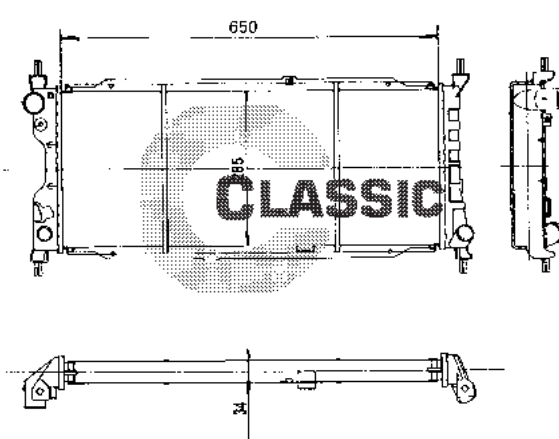

OPEL	1300151	650x285x34	← 35mm L
VAUXHALL	90410049		
			→ 35mm L