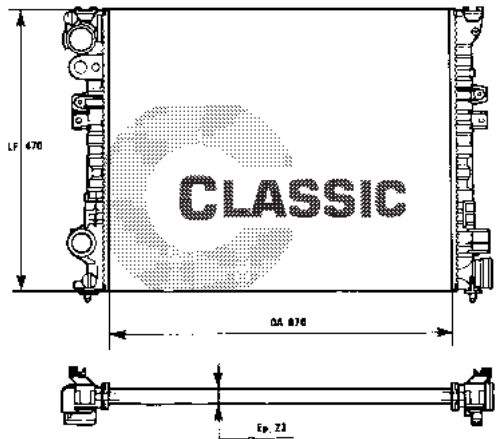

PEUGEOT	1301P2	670x470x23	← OC
CITROEN	1301P2		
LANCIA	1475060080		→ OC
FIAT	1473910080		

231179

ALM