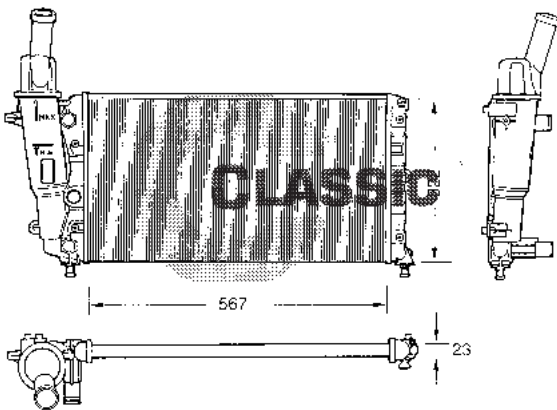

Plug 231606

ALM

AUDI	1J0121253P	650x414, 5x34	↖ 32mm QC
SEAT	1J0121253AD		
SKODA	1J0121253AD		
VOLKSWAGEN	1J0121253AD		
			→ 32mm QC

231558

ALM

FIAT	46465017	567x322x23	↖ 31mm L
			→ 31mm L

231607

ALM