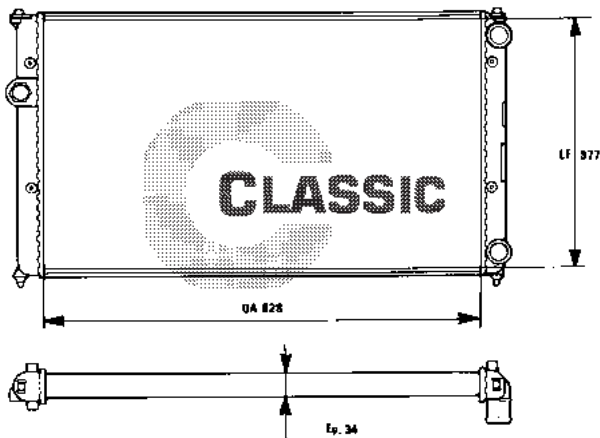

SEAT	1H0121253P	628x377, 5x34	32mm L 32mm L
VOLKSWAGEN	1H0121253P		

231372

ALB

MAZDA	FS2015200F	690x385x16	35mm L 35mm L

231267

ALM

SEAT	1H0121253L	628x377, 5x34	32mm L 32mm L
VOLKSWAGEN	1H0121253CB		

Plug 231378