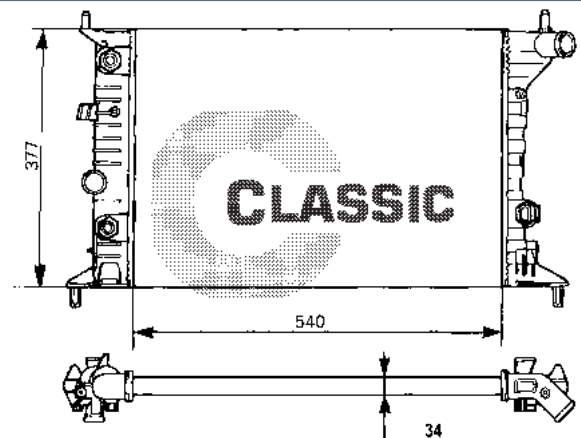

Plug 231393

ALM

OPEL	1300158	540x378x34	← 34mm L
VAUXHALL	90499823		
			→ 34mm L