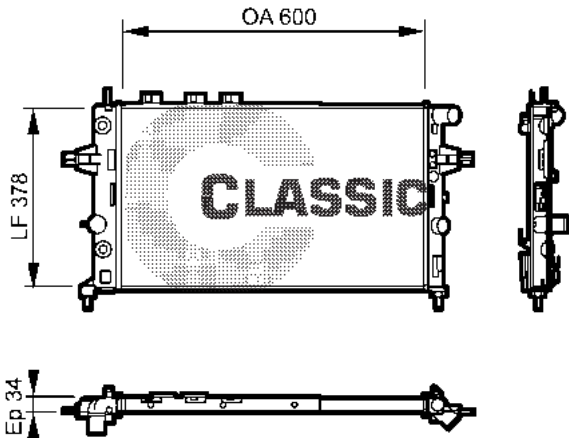

232548

ALM

OPEL	1300241	600x378x34	35mm L	
VAUXHALL	9201018			
		35mm L		

232559

ALM