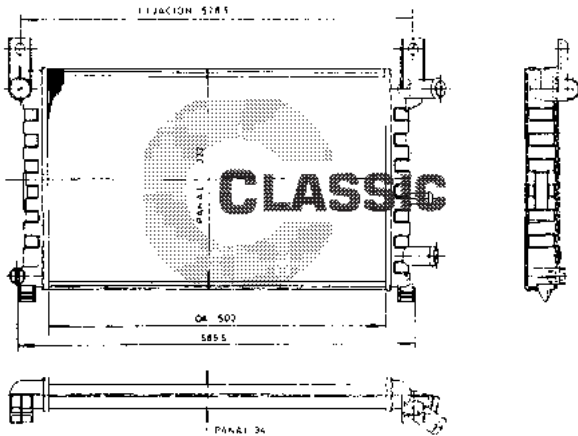

VOLKSWAGEN	6N0121253B	433x322x34	32mm L	
				32mm L
			32mm L	

230483

ALM

FORD	1654321	500x322x34	25mm L	
				27mm L
			27mm L	

230505

ALM