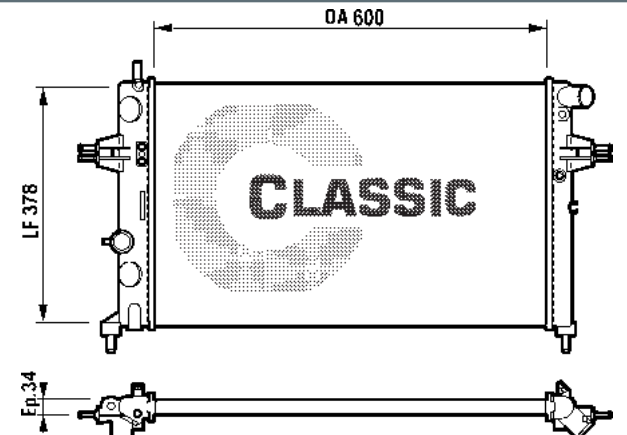

OPEL VAUXHALL	OPELRA003 9193265	600x378x34	

232721

ALM