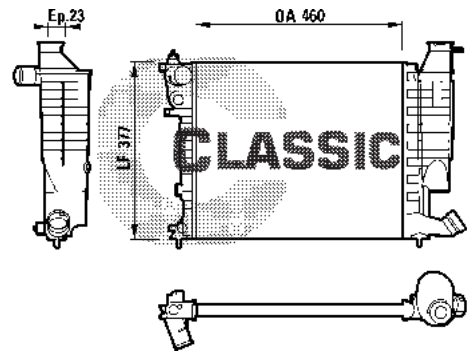

Plug 232534

ALM

CITROEN	133051	460x377, 5x23	40mm L
PEUGEOT	133051		
		40mm OC