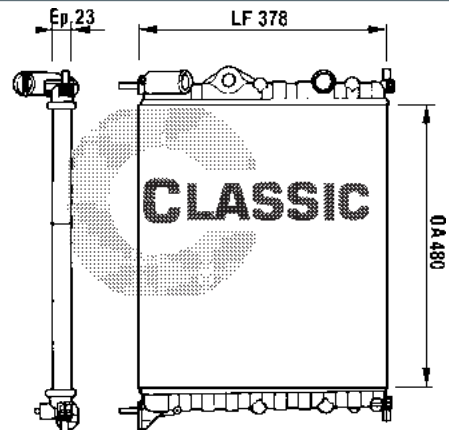

DACIA	7700838134	480x378x23	32mm L 32mm L
NISSAN	2140000AZ		
RENAULT	7700838134