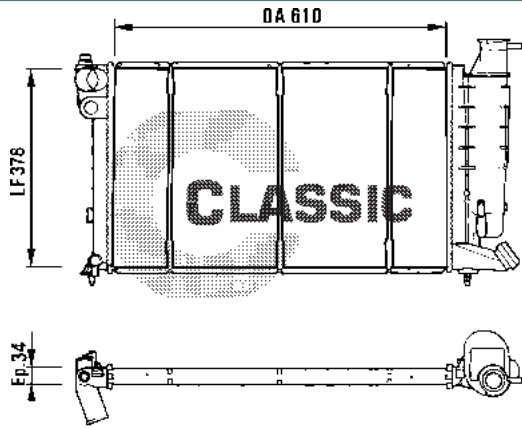

231181

ALM

CITROEN	1301JY	610x377, 5x34	40mm L 40mm OC
PEUGEOT	1301JY		

231296

ALM