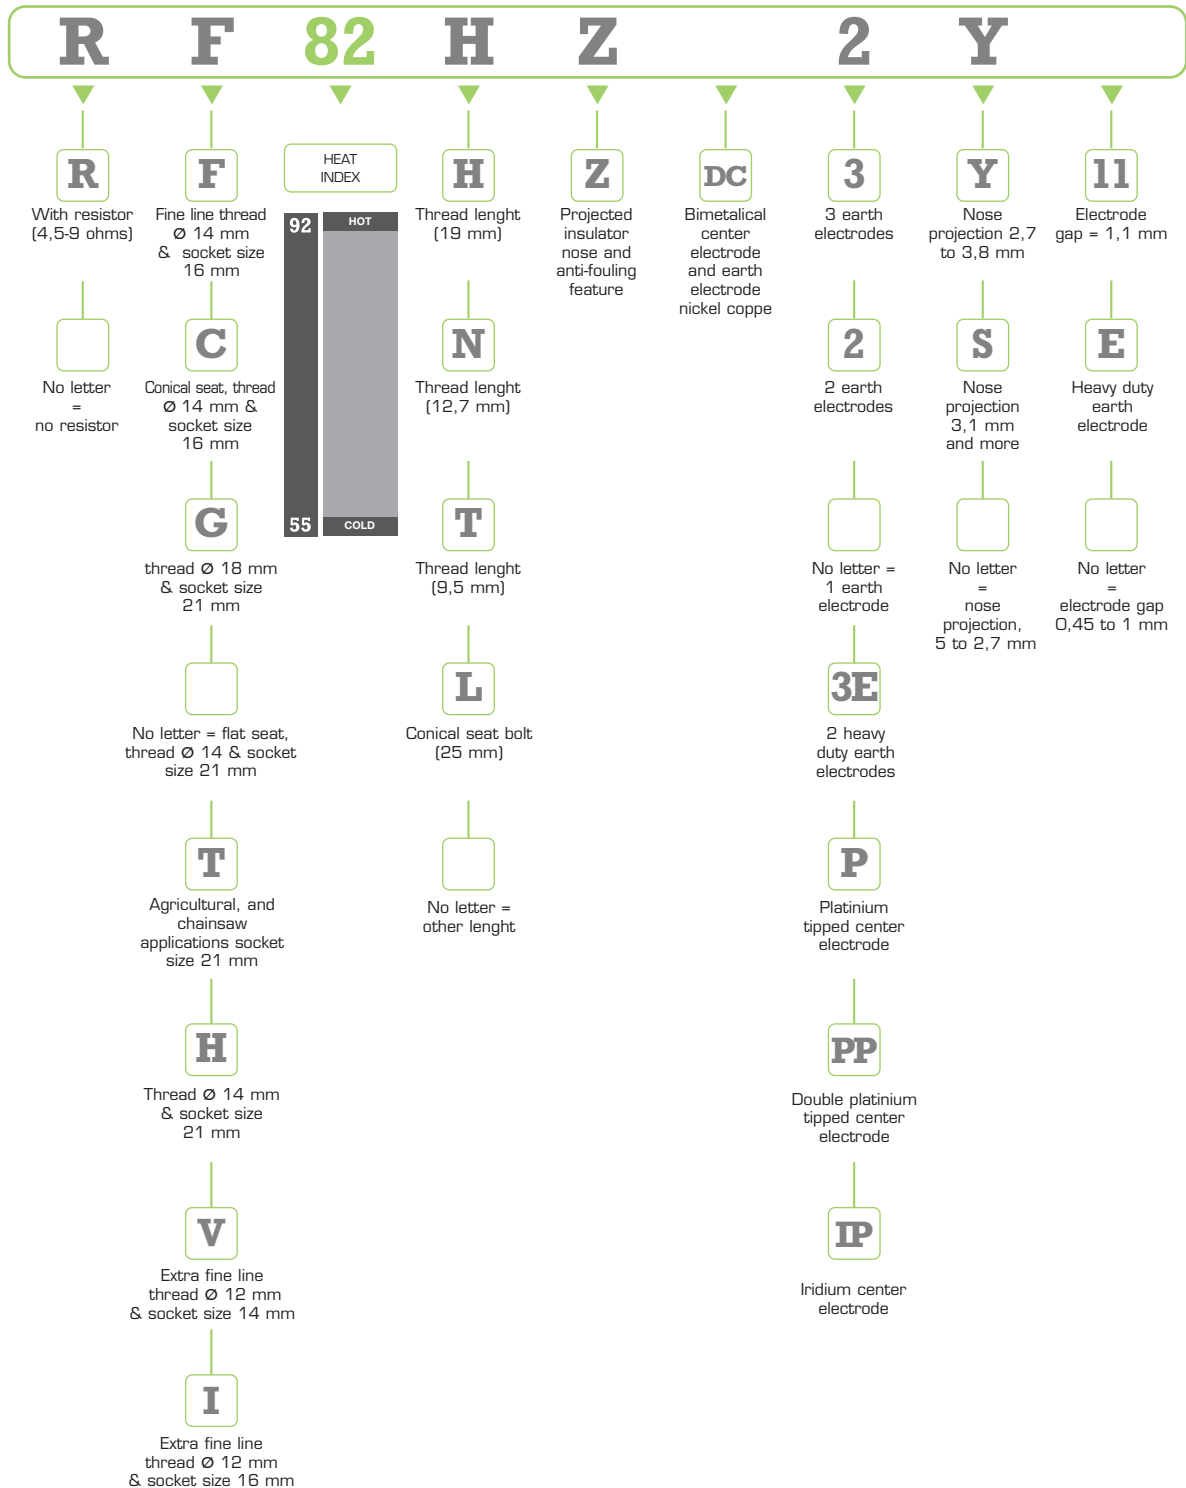

PLUGS TECHNOLOGY

The identification is made by a technical code (e. g. : RF82HZ2Y) witch is in the application chapter and the corresponding commercial cross reference is : 2464900)