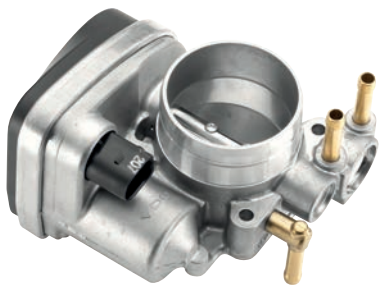

**408-238-323-010Z****Throttle Valve (TV)**

- Diameter [mm] (T51): 52
- Accessories (T52): Without gasket (T55)
- Electronic (T70)
- Recommended accessories (T80): Gasket: VW 03C 133 073 B [(+)] VW Polo] oder/or VDO A2C59516948 (VW 03C 133 073 A) [(+)] VW Touran]

408-238-327-003Z

Throttle Valve (TV)

- Diameter [mm] (T51): 57
- Accessories (T52): Without gasket (T55)
- Electronic (T70)
- Recommended accessories (T80): Gasket: VDO A2C59516947 (VW 036 133 073)

AUDI

A3 (8P1); A3 Sportback (8PA)

Throttle Valve (TV)

- Diameter [mm] (T51): 57
- Accessories (T52): Without gasket (T55)
- Electronic (T70)
- Recommended accessories (T80): Gasket: VDO A2C59516940 (VW 028 129 748) oder/or VW 06A 129 748 A oder/or VW 06A 133 557 G

VW

NEW BEETLE (9C1, 1C1); NEW BEETLE Convertible (1Y7)

408-238-327-005Z

Throttle Valve (TV)

- Diameter [mm] (T51): 57
- Accessories (T52): Without gasket (T55)
- Electronic (T70)
- Recommended accessories (T80): Gasket: VW 06A 129 748 A