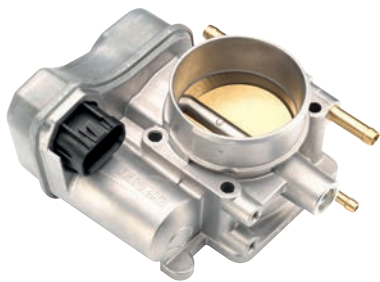

PEUGEOT

207 (WA_, WC_); 207 CC (WD_); 207 SW (WK_); 308 (4A_, 4C_); 308 SW; 308 CC; 3008; 5008;
PARTNER Tepee

**A2C59513208****Throttle Valve (TV)**

- Diameter [mm] (T51): 60
- Accessories (T52): With accessories (T53), Without gasket (T55)
- Electronic (T70)
- Number of screws (T79): 3
- Recommended accessories (T80): Gasket: VDO A2C59516955 (BMW 11 61 7 528 341, PSA 0348S7),

**A2C59513363****Throttle Valve (TV)**

- Diameter [mm] (T51): 80
- Accessories (T52): Without gasket (T55)
- Electronic (T70)
- Recommended accessories (T80): Gasket: Chrysler n/a

CHRYSLER

Misc.

**A2C59513627****Air Control Valve (ACV)**

- Diameter [mm] (T51): 52
- Accessories (T52): With gasket (T54)
- Electronic (T70)

FORD

FIESTA V (JH_, JD_); FIESTA VI; FOCUS II (DA_); FOCUS II Saloon (DA_); FOCUS II Estate (DA_)

**A2C59513663****Throttle Valve (TV)**

A2C59513664

Throttle Valve (TV)

- Diameter [mm] (T51): 56
- Accessories (T52): Without gasket (T55)
- Electronic (T70)
- Recommended accessories (T89): Gasket: Opel/Vauxhall n/a

OPEL

ASTRA H; ASTRA H Saloon; ASTRA H GTC; ASTRA H Estate; ASTRA H TwinTop;
CORSA C (F08, F68); MERIVA; OMEGA B (25_, 26_, 27_); OMEGA B Estate (21_, 22_, 23_);
SIGNUM; TIGRA TwinTop; VECTRA B Hatchback (38_); VECTRA B (36_); VECTRA B Estate (31_);
VECTRA C GTS; VECTRA C; VECTRA C Estate; ZAFIRA A (F75_)