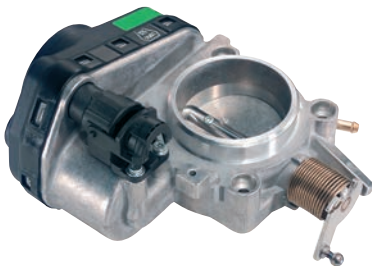

408-228-110-002Z

Throttle Valve (TV)

- Diameter [mm] (T51): 56
- Accessories (T52): Without gasket (T55)
- Electronic (T70), Mechanical (T71)
- Recommended accessories (T80): Gasket: Mercedes-Benz n/a

MERCEDES-BENZ

C-CLASS (W202); C-CLASS Estate (S202); CLK (C208); CLK Convertible (A208); E-CLASS (W210); E-CLASS Estate (S210); SLK (R170)