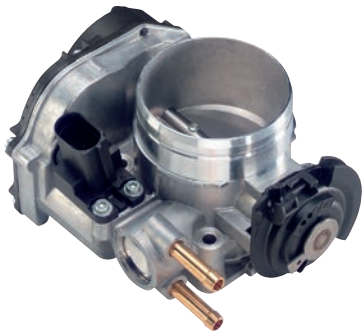

MERCEDES-BENZ

C-CLASS (W202); C-CLASS Estate (S202); CLK (C208); CLK Convertible (A208); E-CLASS (W210); E-CLASS Estate (S210); SLK (R170); M-CLASS (W163)

408-236-111-005Z

Throttle Valve (TV)

- Diameter [mm] (T51): 56
- Accessories (T52): Without gasket (T55)
- Electronic (T70), Mechanical (T71)
- Recommended accessories (T80): Gasket: VW n/a

408-236-111-007Z

Throttle Valve (TV)

- Diameter [mm] (T51): 56
- Accessories (T52): Without gasket (T55)
- Electronic (T70), Mechanical (T71)
- Recommended accessories (T80): Gasket: VDO A2C59516940 (VW 028 129 748)

SKODA

OCTAVIA (1U2); OCTAVIA Combi (1U5)

VW

BORA (1J2); BORA Estate (1J6); GOLF IV (1J1); GOLF IV Variant (1J5); NEW BEETLE (9C1, 1C1)

408-236-120-001Z

Throttle Valve (TV)

- Diameter [mm] (T51): 68
- Accessories (T52): Without gasket (T55)
- Electronic (T70), Mechanical (T71)
- Recommended accessories (T80): Gasket: VW n/a

SEAT

TOLEDO II (1M2)

VW

BORA (1J2); GOLF IV (1J1); PASSAT (3B2)

408-236-212-004Z

Throttle Valve (TV)

- Diameter [mm] (T51): 56
- Accessories (T52): Without gasket (T55)
- Electronic (T70), Mechanical (T71)
- Recommended accessories (T80): Gasket: VW n/a