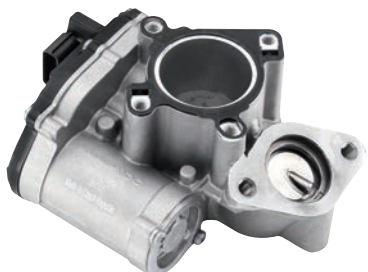

A2C59515009

Exhaust Gas Recirculation Valve (EGRV)

— Accessories (T52): 1x without gasket (T55), 2x with gaskets (T56)

— Recommended accessories (T80): Gasket: Renault (1x) n/a

RENAULT

KOLEOS (HY_); LAGUNA III (BT0/1); LAGUNA III Grandtour (KT0/1); MEGANE III Grandtour (KZ0/1);
MEGANE III Coupe (DZ0/1_); MEGANE CC (EZ0/1_); TRAFIC II Bus (JL); TRAFIC II Box (FL);
TRAFIC II Platform/Chassis (EL)