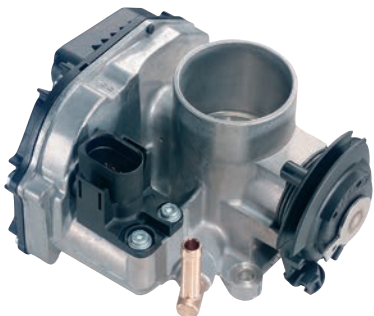

- Diameter [mm] (T51): 44
- Accessories (T52): Without gasket (T55)
- Electronic (T70), Mechanical (T71)
- Recommended accessories (T80): Gasket: VW 036 133 161 C

VW

LUPO (6X1, 6E1); POLO (6N2)

**408-237-130-004Z****Throttle Valve (TV)**