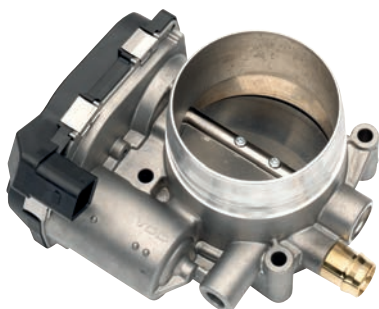

SKODA

SUPERB (3U4)

VW

PASSAT (3B3); PASSAT Variant (3B6)

A2C59512938

Air Control Valve (ACV)

- Diameter [mm] (T51): 57
- Accessories (T52): With gasket (T54)
- Electronic (T70)

AUDI

A6 (4F2, C6); A6 Avant (4F5, C6); A6 Allroad (4FH, C6); A8 (4E_); Q7 (4L)

VW

TOUAREG (7LA, 7L6, 7L7)

**A2C59512939****Air Control Valve (ACV)**

- Diameter [mm] (T51): 44
- Accessories (T52): Without gasket (T55)
- Electronic (T70)
- Recommended accessories (T80): Gasket: Renault n/a

**A2C59513206****Throttle Valve (TV)**

- Diameter [mm] (T51): 76
- Accessories (T52): With gasket (T54)
- Electronic (T70)

BMW

1 Coupe (E82); 1 Convertible (E88); 3 (E90); 3 Touring (E91); 3 Coupe (E92); 3 Convertible (E93);
7 (F01, F02, F03, F04); X6 (E71, E72); Z4 (E89)