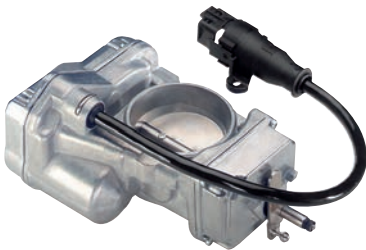

408-225-004-001Z

Throttle Valve (TV)

- Diameter [mm] (T51): 70
- Accessories (T52): Without gasket (T55)
- Electronic (T70), Mechanical (T71)
- Recommended accessories (T80): Gasket: Mercedes-Benz n/a

MERCEDES-BENZ

C-CLASS (W202); KOMBI Estate (S124); COUPE (C124); E-CLASS (W124); E-CLASS Estate (S124); E-CLASS Coupe (C124); E-CLASS Convertible (A124); E-CLASS (W210); S-CLASS (W140); SL (R129)