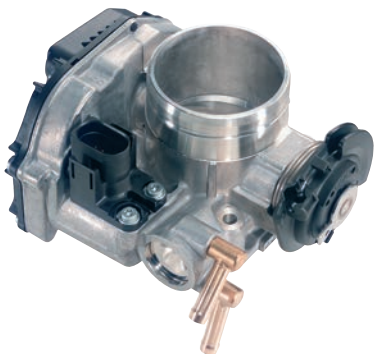

SKODA

OCTAVIA (1U2); OCTAVIA Combi (1U5)

VW

BORA (1J2); BORA Estate (1J6); GOLF IV (1J1); GOLF IV Variant (1J5); NEW BEETLE (9C1, 1C1)

408-236-120-001Z

Throttle Valve (TV)

- Diameter [mm] (T51): 68
- Accessories (T52): Without gasket (T55)
- Electronic (T70), Mechanical (T71)
- Recommended accessories (T80): Gasket: VW n/a

SEAT

TOLEDO II (1M2)

VW

BORA (1J2); GOLF IV (1J1); PASSAT (3B2)

408-236-212-004Z

Throttle Valve (TV)

- Diameter [mm] (T51): 56
- Accessories (T52): Without gasket (T55)
- Electronic (T70), Mechanical (T71)
- Recommended accessories (T80): Gasket: VW n/a

AUDI

A3 (8L1)

SKODA

OCTAVIA (1U2); OCTAVIA Combi (1U5)

VW

BORA (1J2); BORA Estate (1J6); GOLF IV (1J1); GOLF IV Variant (1J5)

408-237-111-001Z

Throttle Valve (TV)

408-237-111-002Z

Throttle Valve (TV)

- Diameter [mm] (T51): 56
- Accessories (T52): Without gasket (T55)
- Electronic (T70), Mechanical (T71)
- Recommended accessories (T80): Gasket: VW n/a

SEAT

CORDOBA (6K1, 6K2); IBIZA II (6K1); TOLEDO I (1L)