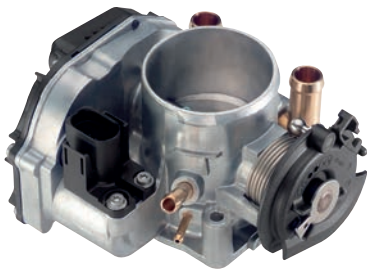

- Diameter [mm] (T51): 44
- Accessories (T52): Without gasket (T55)
- Electronic (T70), Mechanical (T71)
- Recommended accessories (T80): Gasket: VW 036 133 161 C

VW

LUPO (6X1, 6E1); POLO (6N2)

**408-237-130-004Z****Throttle Valve (TV)**

408-237-210-001Z

Throttle Valve (TV)

- Diameter [mm] (T51): 56
- Accessories (T52): Without gasket (T55)
- Electronic (T70), Mechanical (T71)
- Recommended accessories (T80): Gasket: VW n/a

AUDI

A4 (8D2, B5); A4 Avant (8D5, B5)

408-237-210-002Z

Throttle Valve (TV)

- Diameter [mm] (T51): 56
- Accessories (T52): Without gasket (T55)
- Electronic (T70), Mechanical (T71)
- Recommended accessories (T80): Gasket: VW n/a

AUDI

A4 (8D2, B5); A4 Avant (8D5, B5)

408-237-210-004Z

Throttle Valve (TV)

- Diameter [mm] (T51): 56
- Accessories (T52): Without gasket (T55)
- Electronic (T70), Mechanical (T71)
- Recommended accessories (T80): Gasket: VW n/a

AUDI

A4 (8D2, B5)