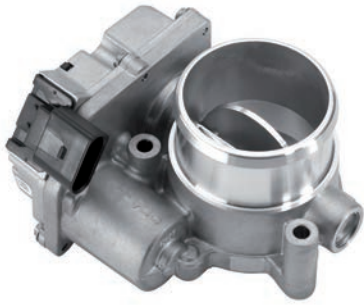

A2C59515171

Air Control Valve (ACV)

- Diameter [mm] (T51): 57
- Accessories (T52): With gasket (T54)
- Electronic (T70)

HYUNDAI

GRANDEUR (TG); i30 (FD); i30 CW (FD); SANTA FÉ I (SM); SANTA FÉ II (CM); SONATA V (NF); TUCSON (JM)

KIA

Misc.